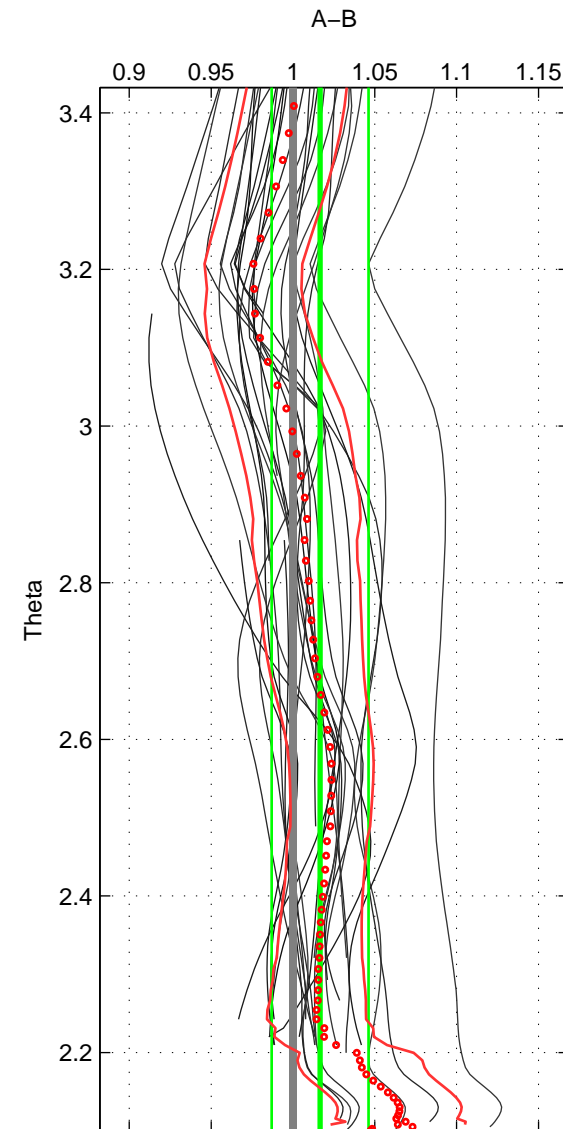

Cruise A (red). Date: Jul 2001 Cruisename: 161-06MT20010717

Cruise B (blue). Date: Aug 1994 Cruisename: 328-OMEX1NA

\*\*\* "Favourite" values are means of spaces 1 2 3.

	Offset	O.StDev	Ratio	R.Stdev	Rating
SIGMA:	0.155	0.466	1.009	0.024	5
THETA:	0.313	0.571	1.017	0.030	5
DEPTH:	0.136	0.509	1.007	0.025	5
FAV.:	0.201	0.515	1.011	0.026	5

Profiles of A: 3  
 Profiles of B: 21  
 Diff profs : 27  
 WMoffset (A-B): 0.15536  
 WMoffset stdev: 0.46616  
 WMratio (A/B): 1.0088  
 WMratio stdev: 0.024449

Quality (1-5): 5

Profiles of A: 3  
 Profiles of B: 22  
 Diff profs : 29  
 WMoffset (A-B): 0.31275  
 WMoffset stdev: 0.5708  
 WMratio (A/B): 1.0166  
 WMratio stdev: 0.029612

Quality (1-5): 5

Profiles of A: 3  
 Profiles of B: 21  
 Diff profs : 27  
 WMoffset (A-B): 0.13608  
 WMoffset stdev: 0.5089  
 WMratio (A/B): 1.0069  
 WMratio stdev: 0.02524

Quality (1-5): 5