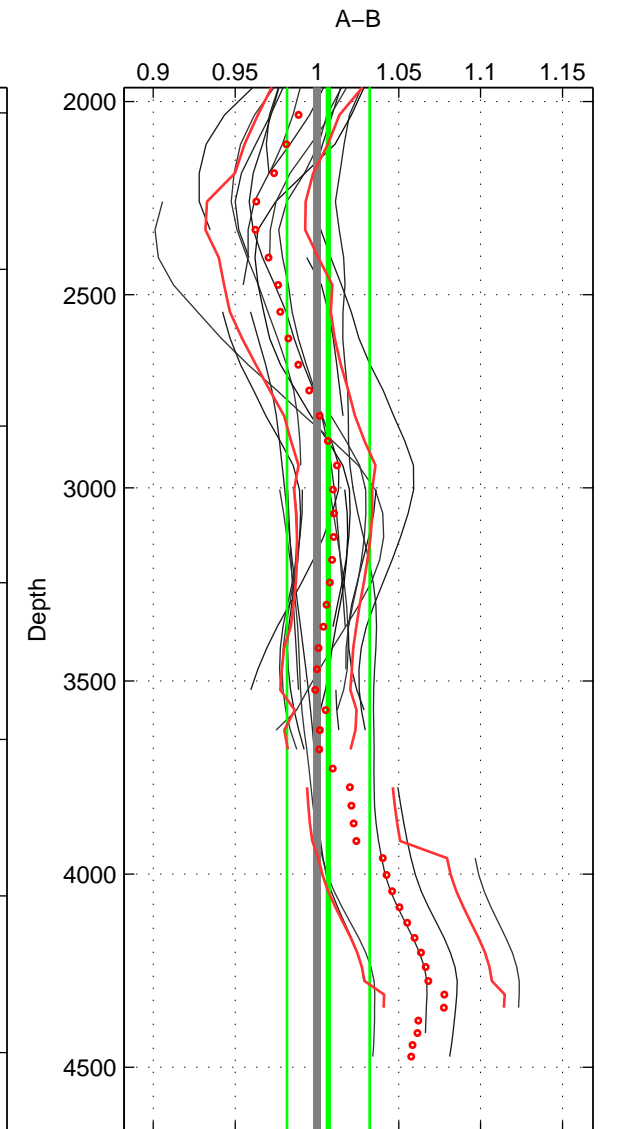

Cruise A (red). Date: Jul 2001 Cruisename: 161-06MT20010717

Cruise B (blue). Date: Aug 1994 Cruisename: 328-OMEX1NA

\*\*\* "Favourite" values are means of spaces 1 2 3.

	Offset	O.StDev	Ratio	R.Stdev	Rating
SIGMA:	0.155	0.466	1.009	0.024	5
THETA:	0.313	0.571	1.017	0.030	5
DEPTH:	0.136	0.509	1.007	0.025	5
FAV.:	0.201	0.515	1.011	0.026	5

Profiles of A: 3  
 Profiles of B: 21  
 Diff profs : 27  
 WMoffset (A-B): 0.15536  
 WMoffset stdev: 0.46616  
 WMratio (A/B): 1.0088  
 WMratio stdev: 0.024449

Quality (1-5): 5

Profiles of A: 3  
 Profiles of B: 22  
 Diff profs : 29  
 WMoffset (A-B): 0.31275  
 WMoffset stdev: 0.5708  
 WMratio (A/B): 1.0166  
 WMratio stdev: 0.029612

Quality (1-5): 5

Profiles of A: 3  
 Profiles of B: 21  
 Diff profs : 27  
 WMoffset (A-B): 0.13608  
 WMoffset stdev: 0.5089  
 WMratio (A/B): 1.0069  
 WMratio stdev: 0.02524

Quality (1-5): 5