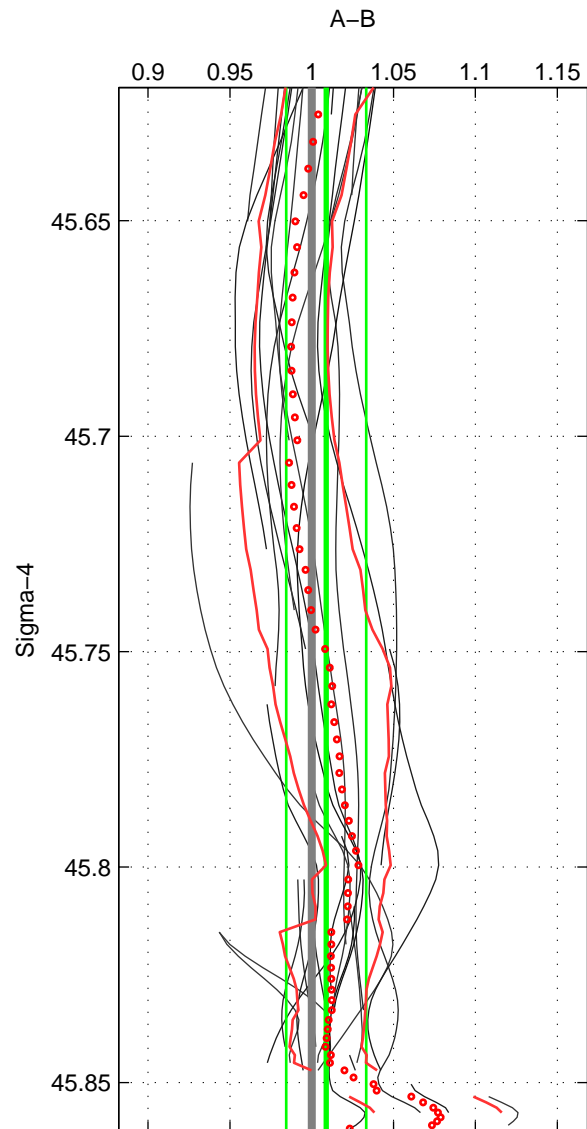

Cruise A (red). Date: Jul 2001 Cruisename: 161-06MT20010717

Cruise B (blue). Date: Aug 1994 Cruisename: 328-OMEX1NA

\*\*\* "Favourite" values are means of spaces 1 2 3.

	Offset	O.StDev	Ratio	R.Stdev	Rating
SIGMA:	0.155	0.466	1.009	0.024	5
THETA:	0.313	0.571	1.017	0.030	5
DEPTH:	0.136	0.509	1.007	0.025	5
FAV.:	0.201	0.515	1.011	0.026	5

Profiles of A: 3  
 Profiles of B: 21  
 Diff profs : 27  
 WMoffset (A-B): 0.15536  
 WMoffset stdev: 0.46616  
 WMratio (A/B): 1.0088  
 WMratio stdev: 0.024449

Quality (1-5): 5

Profiles of A: 3  
 Profiles of B: 22  
 Diff profs : 29  
 WMoffset (A-B): 0.31275  
 WMoffset stdev: 0.5708  
 WMratio (A/B): 1.0166  
 WMratio stdev: 0.029612

Quality (1-5): 5

Profiles of A: 3  
 Profiles of B: 21  
 Diff profs : 27  
 WMoffset (A-B): 0.13608  
 WMoffset stdev: 0.5089  
 WMratio (A/B): 1.0069  
 WMratio stdev: 0.02524

Quality (1-5): 5