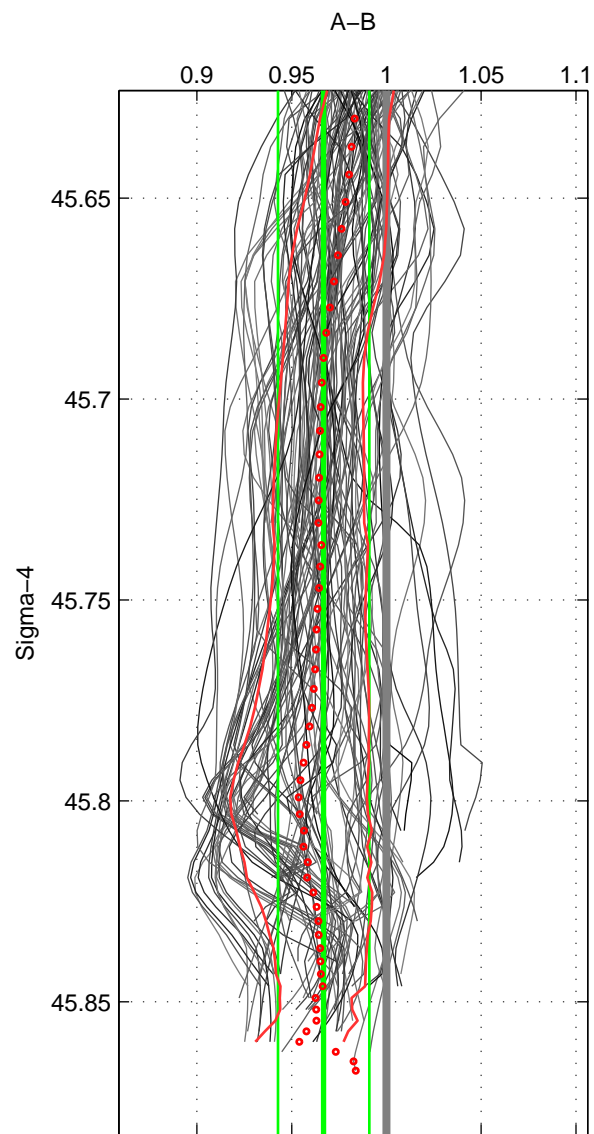

Cruise A (red). Date: Jul 2001 Cruisename: 161-06MT20010717

Cruise B (blue). Date: Apr 1991 Cruisename: 297-64TR19910408

*** "Favourite" values are means of spaces 1 2 3.

	Offset	O.StDev	Ratio	R.Stdev	Rating
SIGMA:	-0.555	0.405	0.967	0.024	4
THETA:	-0.477	0.435	0.971	0.026	4
DEPTH:	-0.504	0.467	0.970	0.028	4
FAV.:	-0.512	0.436	0.969	0.026	4

Profiles of A: 19
 Profiles of B: 31
 Diff profs : 100
 WMoffset (A-B): -0.55452
 WMoffset stdev: 0.40543
 WMratio (A/B): 0.96684
 WMratio stdev: 0.024098

Quality (1-5): 4

Profiles of A: 19
 Profiles of B: 31
 Diff profs : 100
 WMoffset (A-B): -0.47699
 WMoffset stdev: 0.43491
 WMratio (A/B): 0.97137
 WMratio stdev: 0.025969

Quality (1-5): 4

Profiles of A: 19
 Profiles of B: 31
 Diff profs : 100
 WMoffset (A-B): -0.50417
 WMoffset stdev: 0.46742
 WMratio (A/B): 0.97028
 WMratio stdev: 0.027665

Quality (1-5): 4