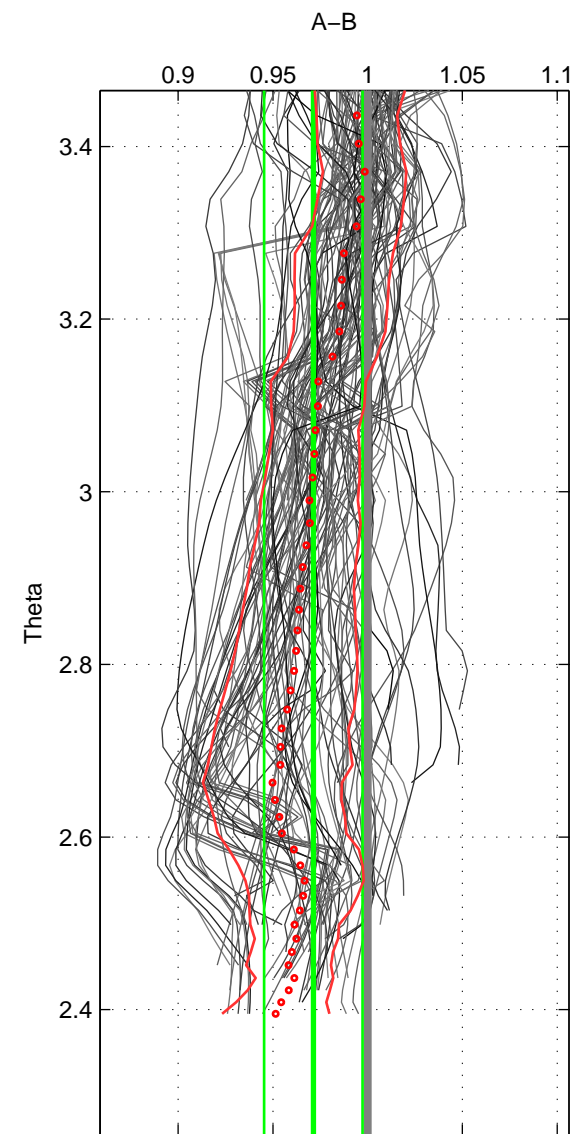

Cruise A (red). Date: Jul 2001 Cruisename: 161-06MT20010717

Cruise B (blue). Date: Apr 1991 Cruisename: 297-64TR19910408

*** "Favourite" values are means of spaces 1 2 3.

	Offset	O.StDev	Ratio	R.Stdev	Rating
SIGMA:	-0.555	0.405	0.967	0.024	4
THETA:	-0.477	0.435	0.971	0.026	4
DEPTH:	-0.504	0.467	0.970	0.028	4
FAV.:	-0.512	0.436	0.969	0.026	4

Profiles of A: 19
 Profiles of B: 31
 Diff profs : 100
 WMoffset (A-B): -0.55452
 WMoffset stdev: 0.40543
 WMratio (A/B): 0.96684
 WMratio stdev: 0.024098

Quality (1-5): 4

Profiles of A: 19
 Profiles of B: 31
 Diff profs : 100
 WMoffset (A-B): -0.47699
 WMoffset stdev: 0.43491
 WMratio (A/B): 0.97137
 WMratio stdev: 0.025969

Quality (1-5): 4

Profiles of A: 19
 Profiles of B: 31
 Diff profs : 100
 WMoffset (A-B): -0.50417
 WMoffset stdev: 0.46742
 WMratio (A/B): 0.97028
 WMratio stdev: 0.027665

Quality (1-5): 4