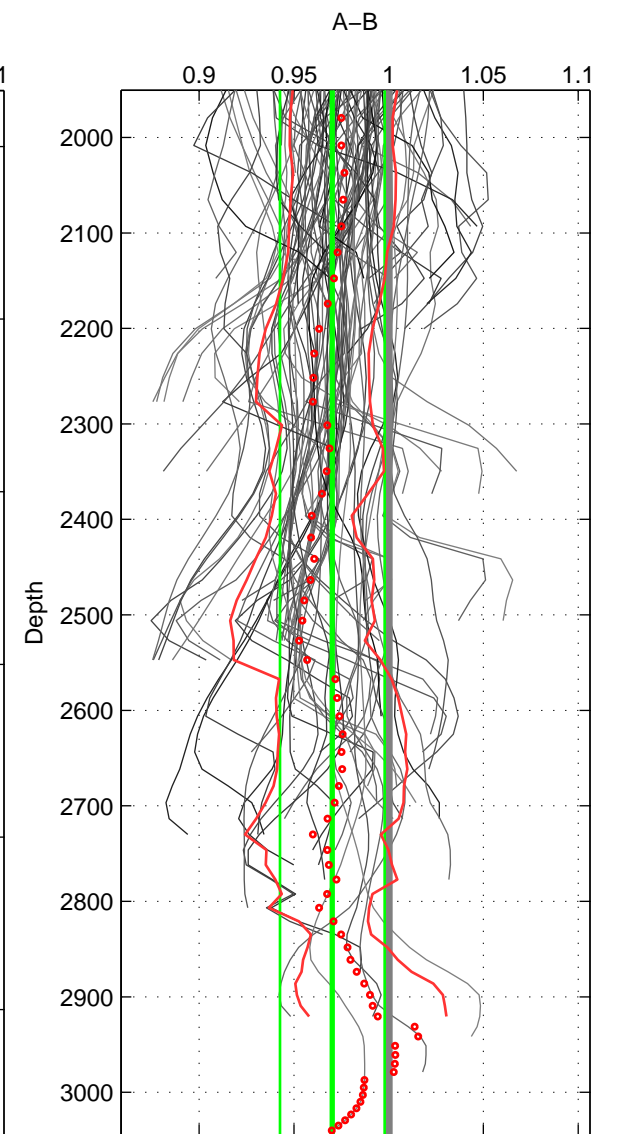

Cruise A (red). Date: Jul 2001 Cruisename: 161-06MT20010717

Cruise B (blue). Date: Apr 1991 Cruisename: 297-64TR19910408

*** "Favourite" values are means of spaces 1 2 3.

	Offset	O.StDev	Ratio	R.Stdev	Rating
SIGMA:	-0.555	0.405	0.967	0.024	4
THETA:	-0.477	0.435	0.971	0.026	4
DEPTH:	-0.504	0.467	0.970	0.028	4
FAV.:	-0.512	0.436	0.969	0.026	4

Profiles of A: 19
 Profiles of B: 31
 Diff profs : 100
 WMoffset (A-B): -0.55452
 WMoffset stdev: 0.40543
 WMratio (A/B): 0.96684
 WMratio stdev: 0.024098

Quality (1-5): 4

Profiles of A: 19
 Profiles of B: 31
 Diff profs : 100
 WMoffset (A-B): -0.47699
 WMoffset stdev: 0.43491
 WMratio (A/B): 0.97137
 WMratio stdev: 0.025969

Quality (1-5): 4

Profiles of A: 19
 Profiles of B: 31
 Diff profs : 100
 WMoffset (A-B): -0.50417
 WMoffset stdev: 0.46742
 WMratio (A/B): 0.97028
 WMratio stdev: 0.027665

Quality (1-5): 4