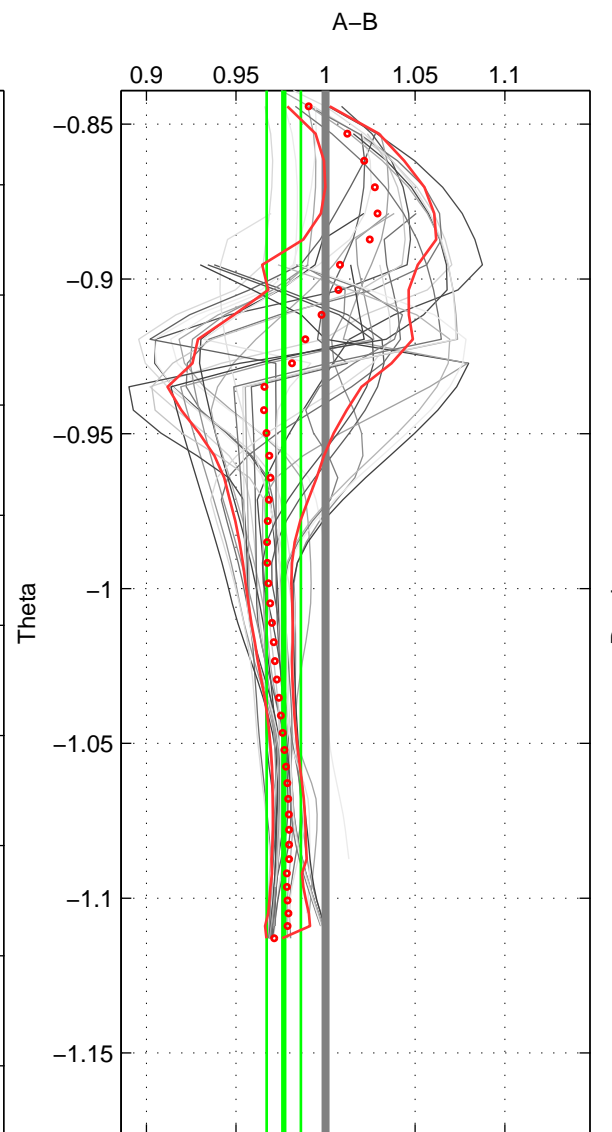

Cruise A (red). Date: Nov 1996 Cruisename: 95-58JH19961030

Cruise B (blue). Date: May 2002 Cruisename: 108-77DN20020420

*** "Favourite" values are means of spaces 1 2 3.

	Offset	O.StDev	Ratio	R.Stdev	Rating
SIGMA:	-0.436	0.028	0.970	0.002	4
THETA:	-0.341	0.144	0.977	0.010	4
DEPTH:	-0.346	0.122	0.977	0.008	4
FAV. :	-0.375	0.098	0.975	0.007	4

Profiles of A: 8
 Profiles of B: 9
 Diff profs : 32
 WMoffset (A-B): -0.43646
 WMoffset stdev: 0.028432
 WMratio (A/B): 0.97049
 WMratio stdev: 0.0019242

Quality (1-5): 4

Profiles of A: 8
 Profiles of B: 9
 Diff profs : 32
 WMoffset (A-B): -0.34132
 WMoffset stdev: 0.1436
 WMratio (A/B): 0.97668
 WMratio stdev: 0.0095964

Quality (1-5): 4

Profiles of A: 8
 Profiles of B: 9
 Diff profs : 32
 WMoffset (A-B): -0.34595
 WMoffset stdev: 0.12236
 WMratio (A/B): 0.97652
 WMratio stdev: 0.008145

Quality (1-5): 4