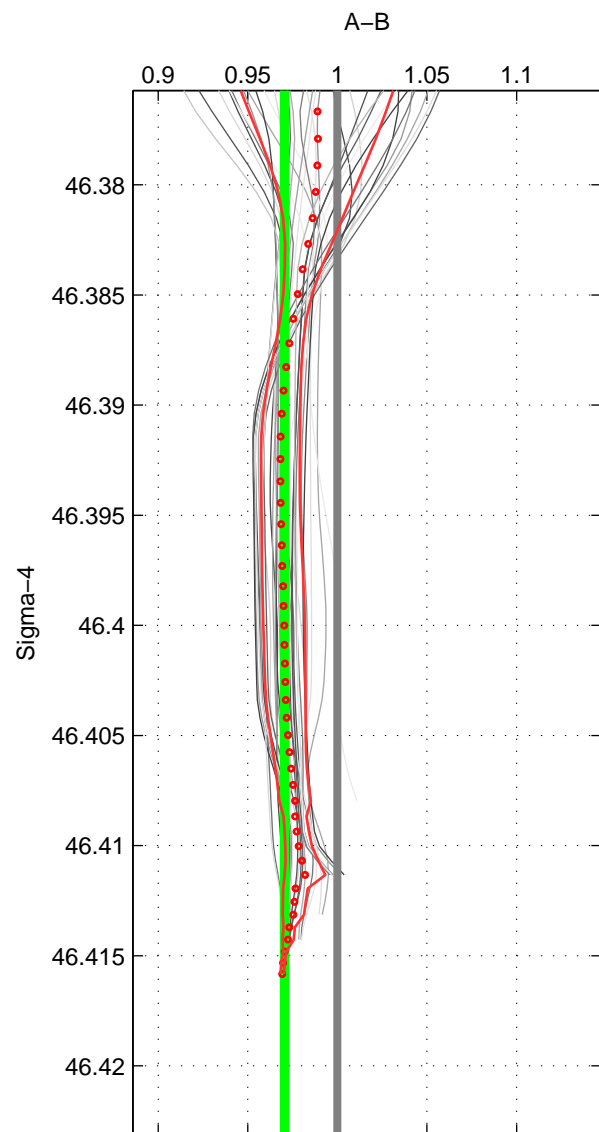

Cruise A (red). Date: Nov 1996 Cruisename: 95-58JH19961030

Cruise B (blue). Date: May 2002 Cruisename: 108-77DN20020420

*** "Favourite" values are means of spaces 1 2 3.

	Offset	O.StDev	Ratio	R.Stdev	Rating
SIGMA:	-0.436	0.028	0.970	0.002	4
THETA:	-0.341	0.144	0.977	0.010	4
DEPTH:	-0.346	0.122	0.977	0.008	4
FAV. :	-0.375	0.098	0.975	0.007	4

Profiles of A: 8
 Profiles of B: 9
 Diff profs : 32
 WMoffset (A-B): -0.43646
 WMoffset stdev: 0.028432
 WMratio (A/B): 0.97049
 WMratio stdev: 0.0019242

Quality (1-5): 4

Profiles of A: 8
 Profiles of B: 9
 Diff profs : 32
 WMoffset (A-B): -0.34132
 WMoffset stdev: 0.1436
 WMratio (A/B): 0.97668
 WMratio stdev: 0.0095964

Quality (1-5): 4

Profiles of A: 8
 Profiles of B: 9
 Diff profs : 32
 WMoffset (A-B): -0.34595
 WMoffset stdev: 0.12236
 WMratio (A/B): 0.97652
 WMratio stdev: 0.008145

Quality (1-5): 4