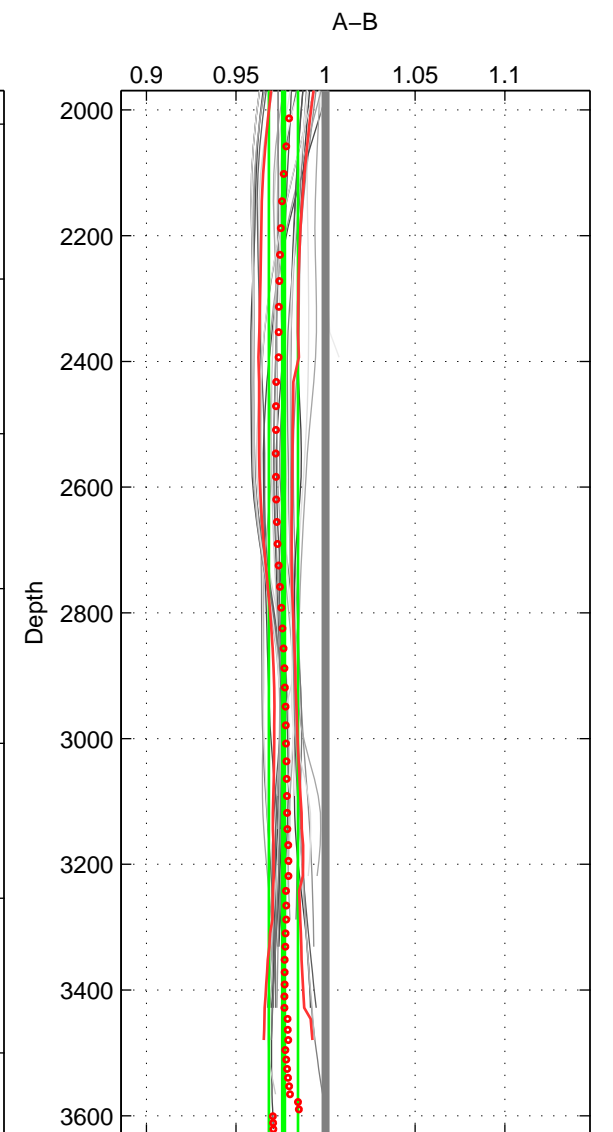

Cruise A (red). Date: Nov 1996 Cruisename: 95-58JH19961030

Cruise B (blue). Date: May 2002 Cruisename: 108-77DN20020420

*** "Favourite" values are means of spaces 1 2 3.

	Offset	O.StDev	Ratio	R.Stdev	Rating
SIGMA:	-0.436	0.028	0.970	0.002	4
THETA:	-0.341	0.144	0.977	0.010	4
DEPTH:	-0.346	0.122	0.977	0.008	4
FAV. :	-0.375	0.098	0.975	0.007	4

Profiles of A: 8
 Profiles of B: 9
 Diff profs : 32
 WMoffset (A-B): -0.43646
 WMoffset stdev: 0.028432
 WMratio (A/B): 0.97049
 WMratio stdev: 0.0019242

Quality (1-5): 4

Profiles of A: 8
 Profiles of B: 9
 Diff profs : 32
 WMoffset (A-B): -0.34132
 WMoffset stdev: 0.1436
 WMratio (A/B): 0.97668
 WMratio stdev: 0.0095964

Quality (1-5): 4

Profiles of A: 8
 Profiles of B: 9
 Diff profs : 32
 WMoffset (A-B): -0.34595
 WMoffset stdev: 0.12236
 WMratio (A/B): 0.97652
 WMratio stdev: 0.008145

Quality (1-5): 4