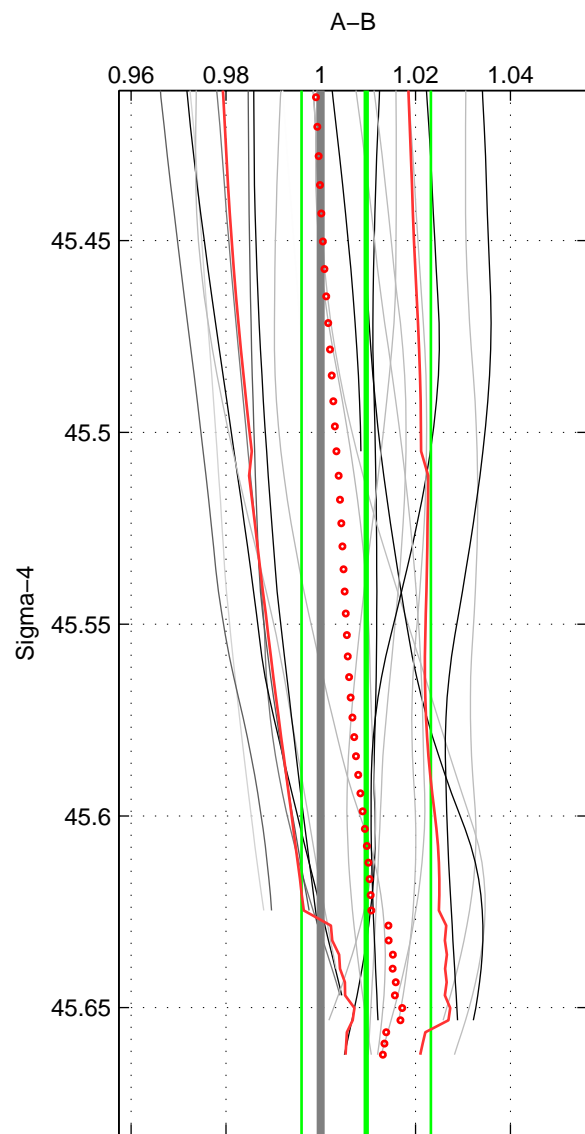

Cruise A (red). Date: Jul 2002 Cruisename: 697-49UP20020620  
 Cruise B (blue). Date: Feb 2005 Cruisename: 706-49UP20050114

\*\*\* "Favourite" values are means of spaces 1 2 3.

	Offset	O.StDev	Ratio	R.Stdev	Rating
SIGMA:	0.391	0.547	1.010	0.014	4
THETA:	0.335	0.627	1.008	0.016	4
DEPTH:	0.074	0.578	1.002	0.014	4
FAV.:	0.266	0.584	1.007	0.014	4

Profiles of A: 9  
 Profiles of B: 8  
 Diff profs : 22  
 WMoffset (A-B): 0.39102  
 WMoffset stdev: 0.54685  
 WMratio (A/B): 1.0096  
 WMratio stdev: 0.013633

Quality (1-5): 4

Profiles of A: 9  
 Profiles of B: 8  
 Diff profs : 22  
 WMoffset (A-B): 0.33455  
 WMoffset stdev: 0.62667  
 WMratio (A/B): 1.0082  
 WMratio stdev: 0.015525

Quality (1-5): 4

Profiles of A: 9  
 Profiles of B: 8  
 Diff profs : 22  
 WMoffset (A-B): 0.073841  
 WMoffset stdev: 0.57781  
 WMratio (A/B): 1.0019  
 WMratio stdev: 0.014207

Quality (1-5): 4