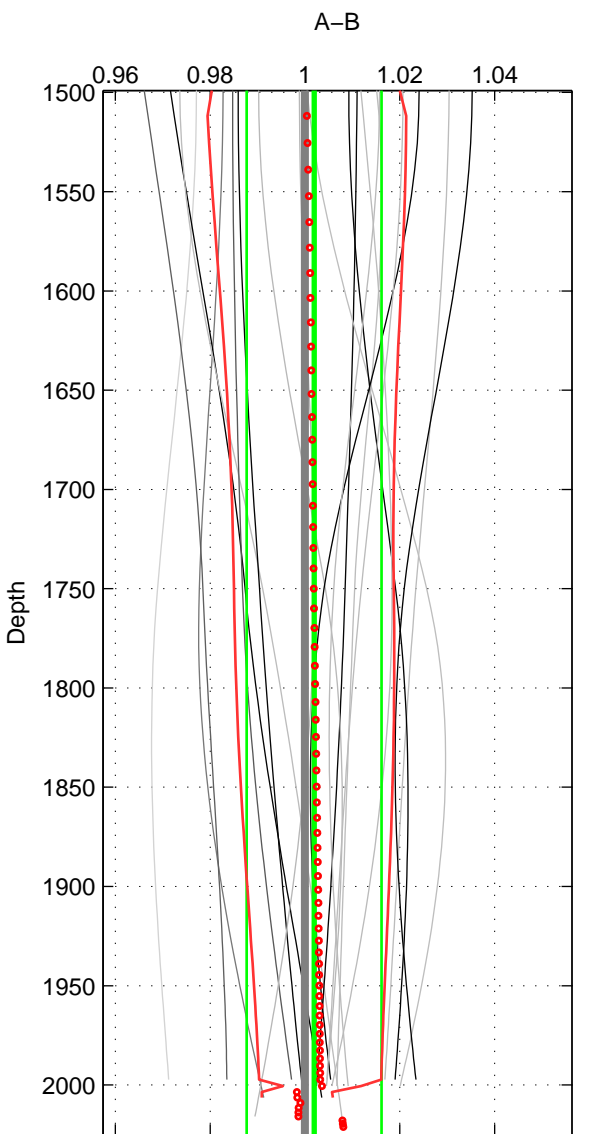

Cruise A (red). Date: Jul 2002 Cruisename: 697-49UP20020620  
 Cruise B (blue). Date: Feb 2005 Cruisename: 706-49UP20050114

\*\*\* "Favourite" values are means of spaces 1 2 3.

	Offset	O.StDev	Ratio	R.Stdev	Rating
SIGMA:	0.391	0.547	1.010	0.014	4
THETA:	0.335	0.627	1.008	0.016	4
DEPTH:	0.074	0.578	1.002	0.014	4
FAV.:	0.266	0.584	1.007	0.014	4

Profiles of A: 9  
 Profiles of B: 8  
 Diff profs : 22  
 WMoffset (A-B): 0.39102  
 WMoffset stdev: 0.54685  
 WMratio (A/B): 1.0096  
 WMratio stdev: 0.013633

Quality (1-5): 4

Profiles of A: 9  
 Profiles of B: 8  
 Diff profs : 22  
 WMoffset (A-B): 0.33455  
 WMoffset stdev: 0.62667  
 WMratio (A/B): 1.0082  
 WMratio stdev: 0.015525

Quality (1-5): 4

Profiles of A: 9  
 Profiles of B: 8  
 Diff profs : 22  
 WMoffset (A-B): 0.073841  
 WMoffset stdev: 0.57781  
 WMratio (A/B): 1.0019  
 WMratio stdev: 0.014207

Quality (1-5): 4