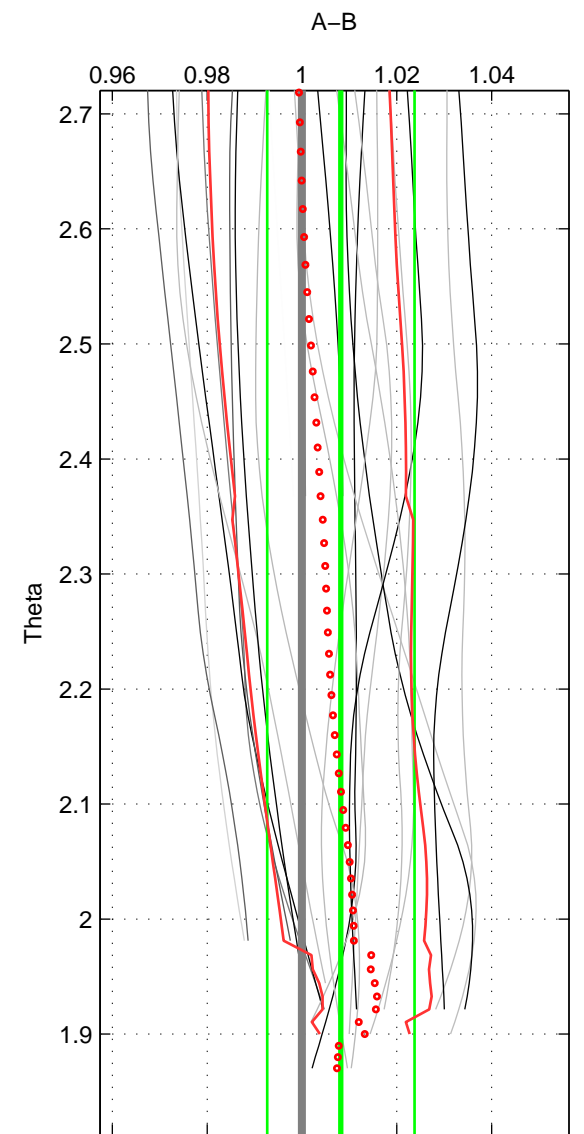

Cruise A (red). Date: Jul 2002 Cruisename: 697-49UP20020620  
 Cruise B (blue). Date: Feb 2005 Cruisename: 706-49UP20050114

\*\*\* "Favourite" values are means of spaces 1 2 3.

	Offset	O.StDev	Ratio	R.Stdev	Rating
SIGMA:	0.391	0.547	1.010	0.014	4
THETA:	0.335	0.627	1.008	0.016	4
DEPTH:	0.074	0.578	1.002	0.014	4
FAV.:	0.266	0.584	1.007	0.014	4

Profiles of A: 9  
 Profiles of B: 8  
 Diff profs : 22  
 WMoffset (A-B): 0.39102  
 WMoffset stdev: 0.54685  
 WMratio (A/B): 1.0096  
 WMratio stdev: 0.013633

Quality (1-5): 4

Profiles of A: 9  
 Profiles of B: 8  
 Diff profs : 22  
 WMoffset (A-B): 0.33455  
 WMoffset stdev: 0.62667  
 WMratio (A/B): 1.0082  
 WMratio stdev: 0.015525

Quality (1-5): 4

Profiles of A: 9  
 Profiles of B: 8  
 Diff profs : 22  
 WMoffset (A-B): 0.073841  
 WMoffset stdev: 0.57781  
 WMratio (A/B): 1.0019  
 WMratio stdev: 0.014207

Quality (1-5): 4