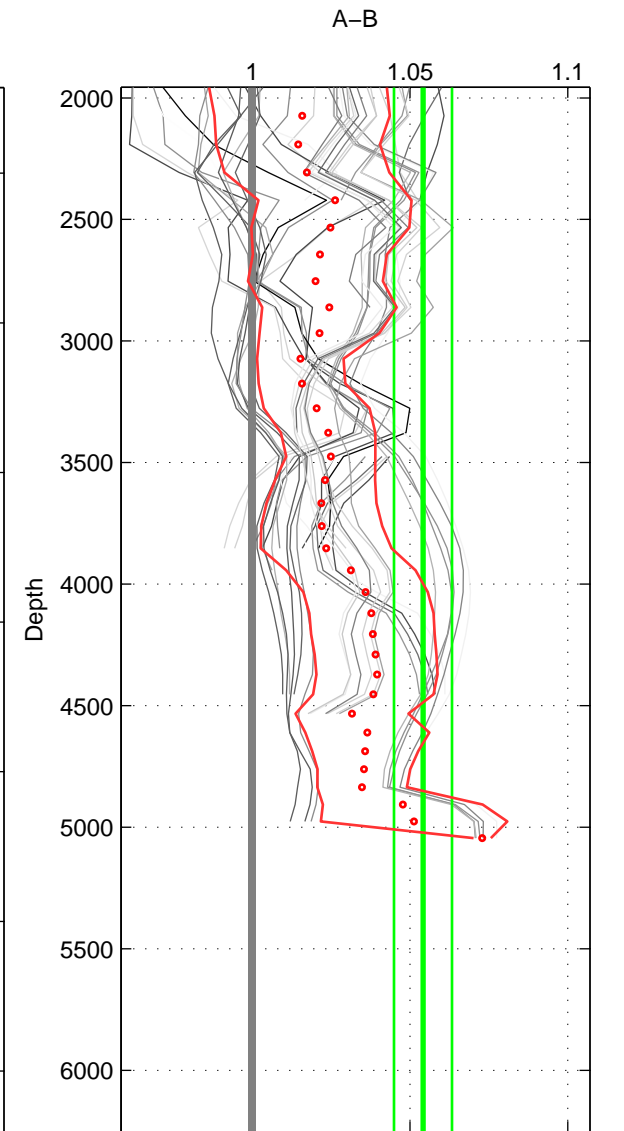

Cruise A (red). Date: Feb 2008 Cruisename: 361-33RR20080204

Cruise B (blue). Date: Feb 1986 Cruisename: 363-35MF19850224

\*\*\* "Favourite" values are means of spaces 1 2 3.

	Offset	O.StDev	Ratio	R.Stdev	Rating
SIGMA:	1.076	0.087	1.036	0.003	5
THETA:	1.264	0.064	1.042	0.002	5
DEPTH:	1.648	0.277	1.054	0.009	5
FAV.:	1.329	0.143	1.044	0.005	5

Profiles of A: 39  
 Profiles of B: 5  
 Diff profs: 35  
 WMoffset (A-B): 1.0758  
 WMoffset stdev: 0.087013  
 WMratio (A/B): 1.0355  
 WMratio stdev: 0.0028017

Quality (1-5): 5

Profiles of A: 39  
 Profiles of B: 5  
 Diff profs: 35  
 WMoffset (A-B): 1.2637  
 WMoffset stdev: 0.063585  
 WMratio (A/B): 1.0419  
 WMratio stdev: 0.0020472

Quality (1-5): 5

Profiles of A: 39  
 Profiles of B: 5  
 Diff profs: 35  
 WMoffset (A-B): 1.648  
 WMoffset stdev: 0.27737  
 WMratio (A/B): 1.0542  
 WMratio stdev: 0.0091923

Quality (1-5): 5