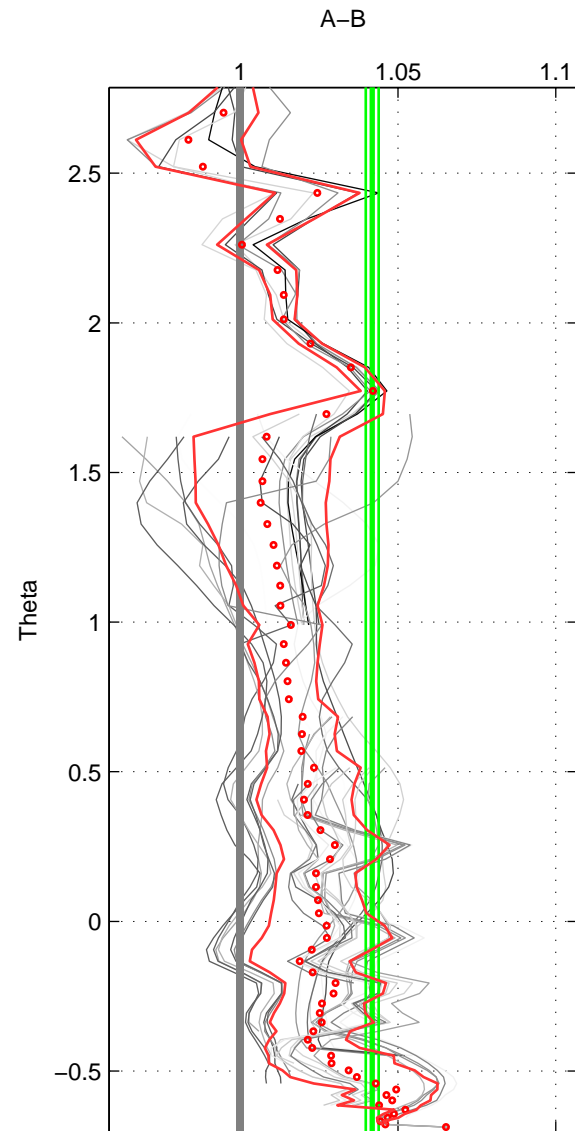

Cruise A (red). Date: Feb 2008 Cruisename: 361-33RR20080204

Cruise B (blue). Date: Feb 1986 Cruisename: 363-35MF19850224

\*\*\* "Favourite" values are means of spaces 1 2 3.

	Offset	O.StDev	Ratio	R.Stdev	Rating
SIGMA:	1.076	0.087	1.036	0.003	5
THETA:	1.264	0.064	1.042	0.002	5
DEPTH:	1.648	0.277	1.054	0.009	5
FAV.:	1.329	0.143	1.044	0.005	5

Profiles of A: 39  
 Profiles of B: 5  
 Diff profs: 35  
 WMoffset (A-B): 1.0758  
 WMoffset stdev: 0.087013  
 WMratio (A/B): 1.0355  
 WMratio stdev: 0.0028017

Quality (1-5): 5

Profiles of A: 39  
 Profiles of B: 5  
 Diff profs: 35  
 WMoffset (A-B): 1.2637  
 WMoffset stdev: 0.063585  
 WMratio (A/B): 1.0419  
 WMratio stdev: 0.0020472

Quality (1-5): 5

Profiles of A: 39  
 Profiles of B: 5  
 Diff profs: 35  
 WMoffset (A-B): 1.648  
 WMoffset stdev: 0.27737  
 WMratio (A/B): 1.0542  
 WMratio stdev: 0.0091923

Quality (1-5): 5