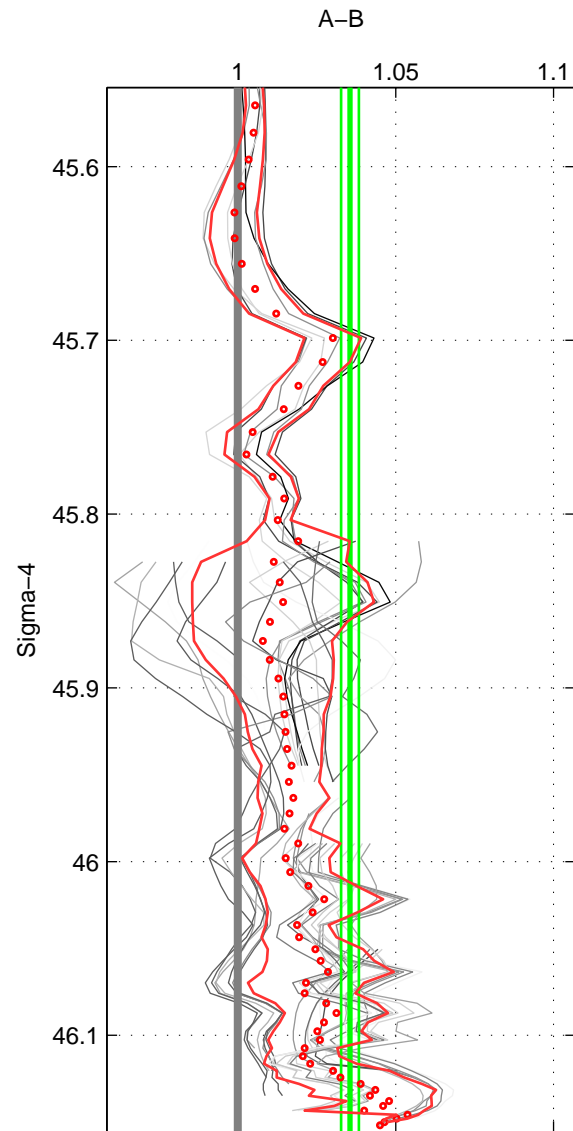

Cruise A (red). Date: Feb 2008 Cruisename: 361-33RR20080204

Cruise B (blue). Date: Feb 1986 Cruisename: 363-35MF19850224

\*\*\* "Favourite" values are means of spaces 1 2 3.

	Offset	O.StDev	Ratio	R.Stdev	Rating
SIGMA:	1.076	0.087	1.036	0.003	5
THETA:	1.264	0.064	1.042	0.002	5
DEPTH:	1.648	0.277	1.054	0.009	5
FAV.:	1.329	0.143	1.044	0.005	5

Profiles of A: 39  
 Profiles of B: 5  
 Diff profs: 35  
 WMoffset (A-B): 1.0758  
 WMoffset stdev: 0.087013  
 WMratio (A/B): 1.0355  
 WMratio stdev: 0.0028017

Quality (1-5): 5

Profiles of A: 39  
 Profiles of B: 5  
 Diff profs: 35  
 WMoffset (A-B): 1.2637  
 WMoffset stdev: 0.063585  
 WMratio (A/B): 1.0419  
 WMratio stdev: 0.0020472

Quality (1-5): 5

Profiles of A: 39  
 Profiles of B: 5  
 Diff profs: 35  
 WMoffset (A-B): 1.648  
 WMoffset stdev: 0.27737  
 WMratio (A/B): 1.0542  
 WMratio stdev: 0.0091923

Quality (1-5): 5