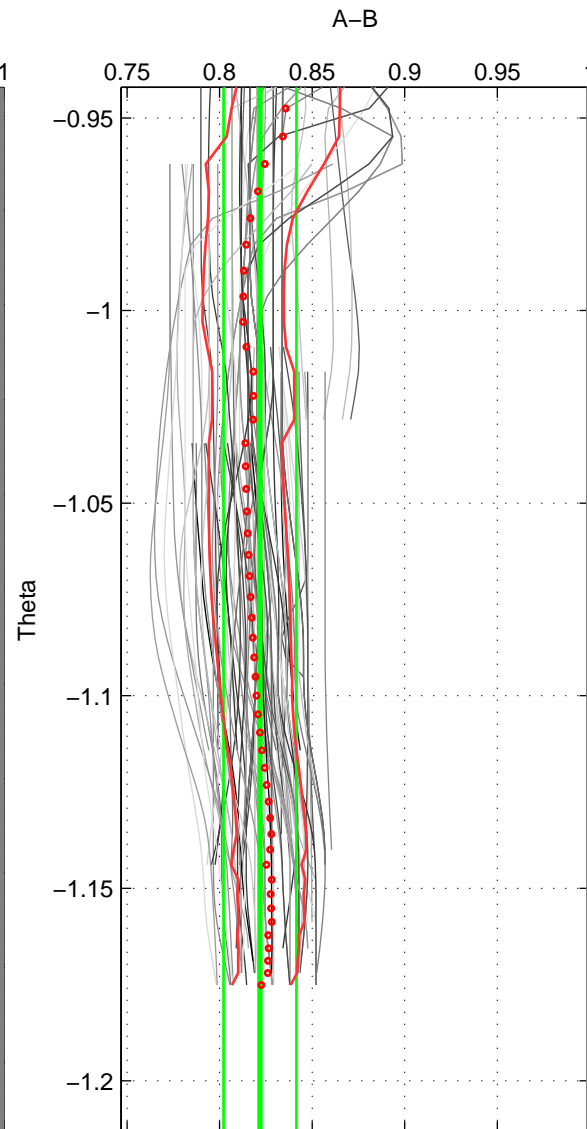

Cruise A (red). Date: Aug 1993 Cruisename: 87-58JH19930730

Cruise B (blue). Date: Aug 1996 Cruisename: 105-74JC19960720

*** "Favourite" values are means of spaces 1 2 3.

	Offset	O.StDev	Ratio	R.Stdev	Rating
SIGMA:	-3.140	0.350	0.822	0.019	5
THETA:	-3.135	0.366	0.822	0.020	5
DEPTH:	-2.923	0.238	0.835	0.012	5
FAV.:	-3.066	0.318	0.826	0.017	5

Profiles of A: 9
 Profiles of B: 22
 Diff profs : 85
 WMoffset (A-B): -3.1396
 WMoffset stdev: 0.35042
 WMratio (A/B): 0.8218
 WMratio stdev: 0.018745

Quality (1-5): 5

Profiles of A: 9
 Profiles of B: 22
 Diff profs : 85
 WMoffset (A-B): -3.135
 WMoffset stdev: 0.36568
 WMratio (A/B): 0.82183
 WMratio stdev: 0.019705

Quality (1-5): 5

Profiles of A: 9
 Profiles of B: 22
 Diff profs : 85
 WMoffset (A-B): -2.9231
 WMoffset stdev: 0.23797
 WMratio (A/B): 0.83471
 WMratio stdev: 0.011733

Quality (1-5): 5