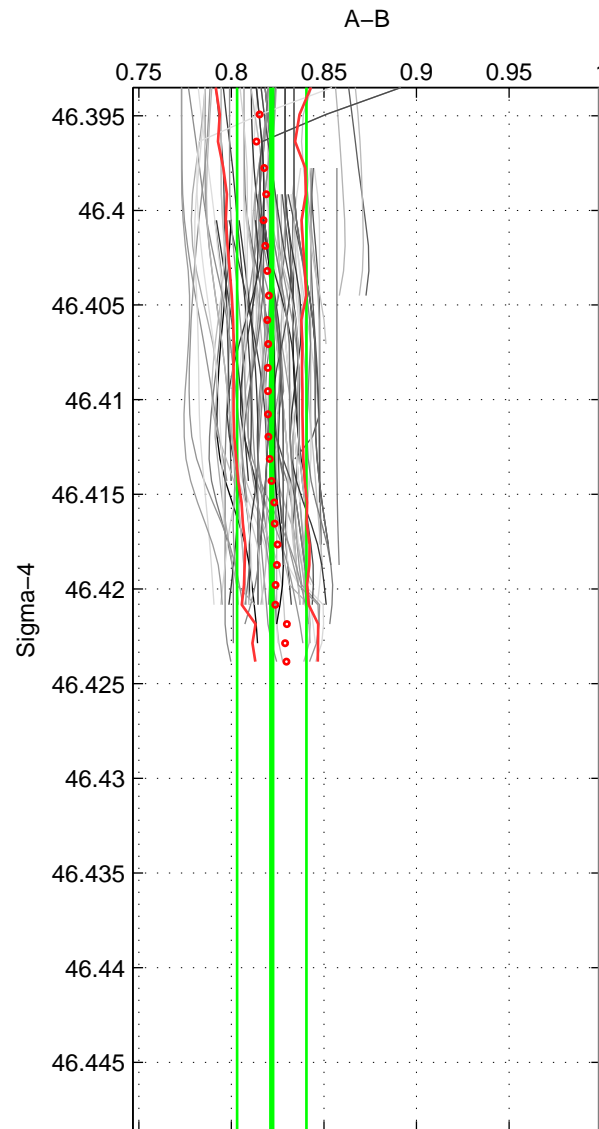

Cruise A (red). Date: Aug 1993 Cruisename: 87-58JH19930730

Cruise B (blue). Date: Aug 1996 Cruisename: 105-74JC19960720

*** "Favourite" values are means of spaces 1 2 3.

	Offset	O.StDev	Ratio	R.Stdev	Rating
SIGMA:	-3.140	0.350	0.822	0.019	5
THETA:	-3.135	0.366	0.822	0.020	5
DEPTH:	-2.923	0.238	0.835	0.012	5
FAV.:	-3.066	0.318	0.826	0.017	5

Profiles of A: 9
 Profiles of B: 22
 Diff profs : 85
 WMoffset (A-B): -3.1396
 WMoffset stdev: 0.35042
 WMratio (A/B): 0.8218
 WMratio stdev: 0.018745

Quality (1-5): 5

Profiles of A: 9
 Profiles of B: 22
 Diff profs : 85
 WMoffset (A-B): -3.135
 WMoffset stdev: 0.36568
 WMratio (A/B): 0.82183
 WMratio stdev: 0.019705

Quality (1-5): 5

Profiles of A: 9
 Profiles of B: 22
 Diff profs : 85
 WMoffset (A-B): -2.9231
 WMoffset stdev: 0.23797
 WMratio (A/B): 0.83471
 WMratio stdev: 0.011733

Quality (1-5): 5