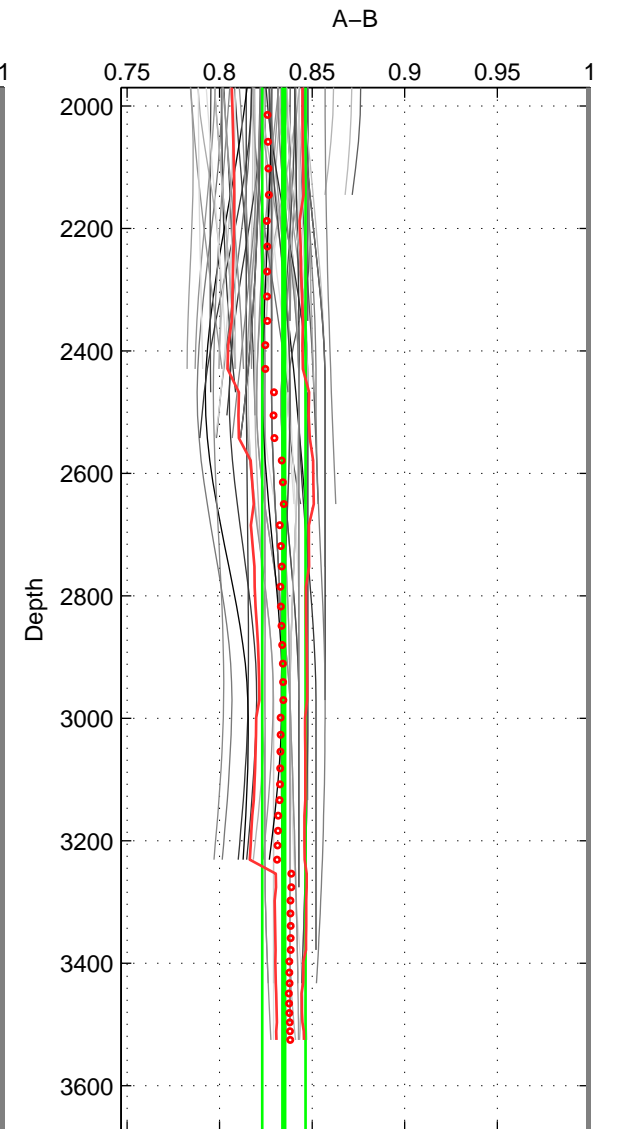

Cruise A (red). Date: Aug 1993 Cruisename: 87-58JH19930730

Cruise B (blue). Date: Aug 1996 Cruisename: 105-74JC19960720

*** "Favourite" values are means of spaces 1 2 3.

	Offset	O.StDev	Ratio	R.Stdev	Rating
SIGMA:	-3.140	0.350	0.822	0.019	5
THETA:	-3.135	0.366	0.822	0.020	5
DEPTH:	-2.923	0.238	0.835	0.012	5
FAV.:	-3.066	0.318	0.826	0.017	5

Profiles of A: 9
 Profiles of B: 22
 Diff profs : 85
 WMoffset (A-B): -3.1396
 WMoffset stdev: 0.35042
 WMratio (A/B): 0.8218
 WMratio stdev: 0.018745

Quality (1-5): 5

Profiles of A: 9
 Profiles of B: 22
 Diff profs : 85
 WMoffset (A-B): -3.135
 WMoffset stdev: 0.36568
 WMratio (A/B): 0.82183
 WMratio stdev: 0.019705

Quality (1-5): 5

Profiles of A: 9
 Profiles of B: 22
 Diff profs : 85
 WMoffset (A-B): -2.9231
 WMoffset stdev: 0.23797
 WMratio (A/B): 0.83471
 WMratio stdev: 0.011733

Quality (1-5): 5