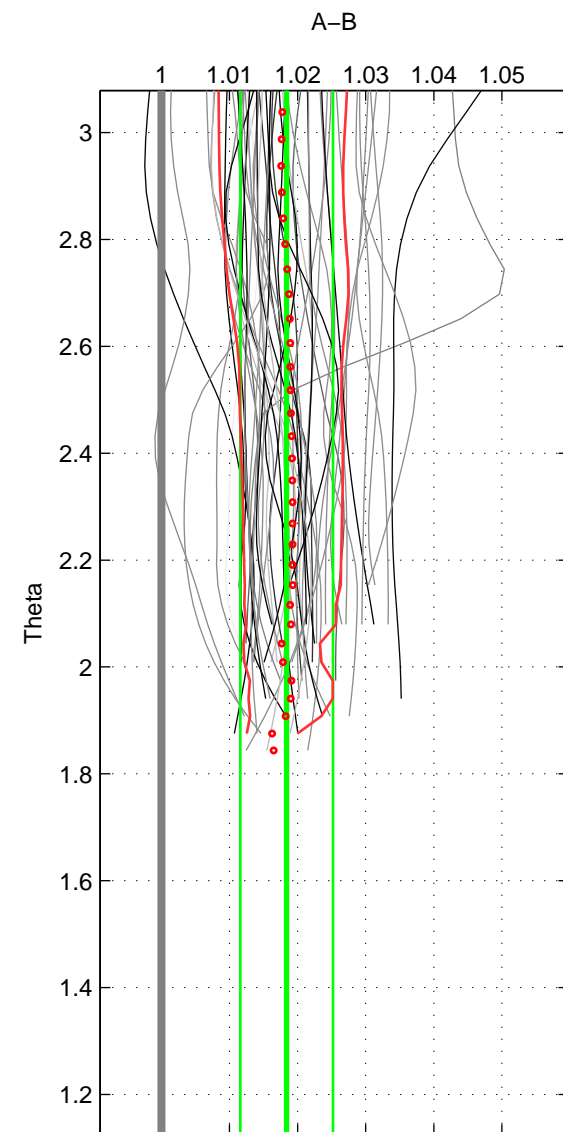

Cruise A (red). Date: Jul 2001 Cruisename: 656-49UF20010710

Cruise B (blue). Date: Oct 2005 Cruisename: 709-49UP20051021

\*\*\* "Favourite" values are means of spaces 1 2.

	Offset	O.StDev	Ratio	R.Stdev	Rating
SIGMA:	0.725	0.248	1.019	0.007	5
THETA:	0.711	0.260	1.018	0.007	5
DEPTH:	0.720	0.025	1.019	0.001	3
FAV.:	0.718	0.254	1.019	0.007	5

Profiles of A: 34  
 Profiles of B: 15  
 Diff profs : 49  
 WMoffset (A-B): 0.72517  
 WMoffset stdev: 0.24788  
 WMratio (A/B): 1.0188  
 WMratio stdev: 0.0065044

Quality (1-5): 5

Profiles of A: 34  
 Profiles of B: 15  
 Diff profs : 49  
 WMoffset (A-B): 0.71118  
 WMoffset stdev: 0.2597  
 WMratio (A/B): 1.0184  
 WMratio stdev: 0.0068015

Quality (1-5): 5

Profiles of A: 34  
 Profiles of B: 15  
 Diff profs : 49  
 WMoffset (A-B): 0.71993  
 WMoffset stdev: 0.02535  
 WMratio (A/B): 1.0186  
 WMratio stdev: 0.00074002

Quality (1-5): 3

Please note that statistics are bad.