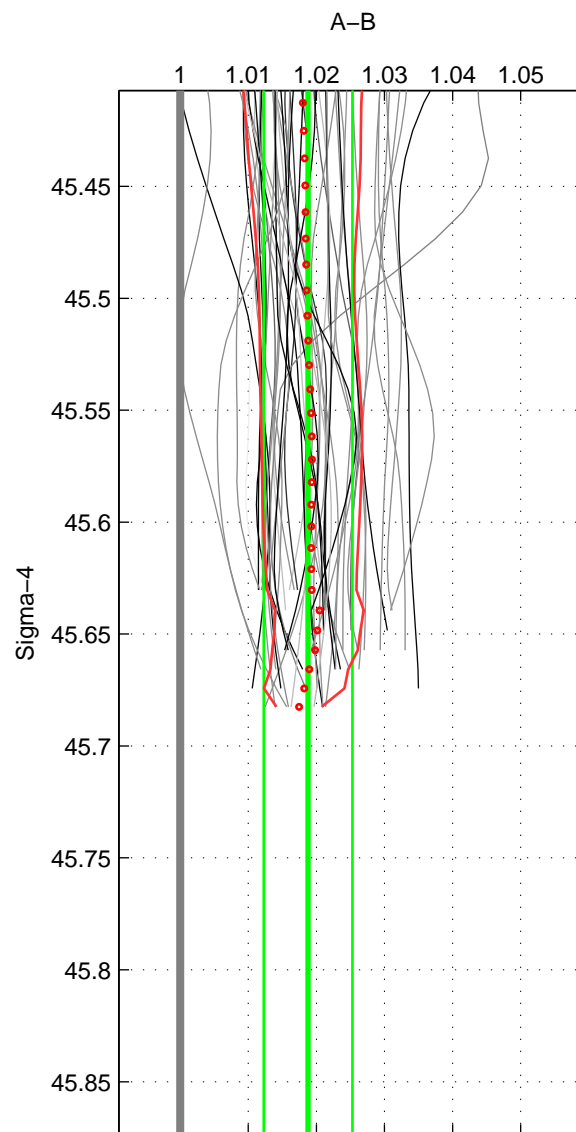

Cruise A (red). Date: Jul 2001 Cruisename: 656-49UF20010710

Cruise B (blue). Date: Oct 2005 Cruisename: 709-49UP20051021

\*\*\* "Favourite" values are means of spaces 1 2.

	Offset	O.StDev	Ratio	R.Stdev	Rating
SIGMA:	0.725	0.248	1.019	0.007	5
THETA:	0.711	0.260	1.018	0.007	5
DEPTH:	0.720	0.025	1.019	0.001	3
FAV.:	0.718	0.254	1.019	0.007	5

Profiles of A: 34  
 Profiles of B: 15  
 Diff profs : 49  
 WMoffset (A-B): 0.72517  
 WMoffset stdev: 0.24788  
 WMratio (A/B): 1.0188  
 WMratio stdev: 0.0065044

Quality (1-5): 5

Profiles of A: 34  
 Profiles of B: 15  
 Diff profs : 49  
 WMoffset (A-B): 0.71118  
 WMoffset stdev: 0.2597  
 WMratio (A/B): 1.0184  
 WMratio stdev: 0.0068015

Quality (1-5): 5

Profiles of A: 34  
 Profiles of B: 15  
 Diff profs : 49  
 WMoffset (A-B): 0.71993  
 WMoffset stdev: 0.02535  
 WMratio (A/B): 1.0186  
 WMratio stdev: 0.00074002

Quality (1-5): 3

Please note that statistics are bad.