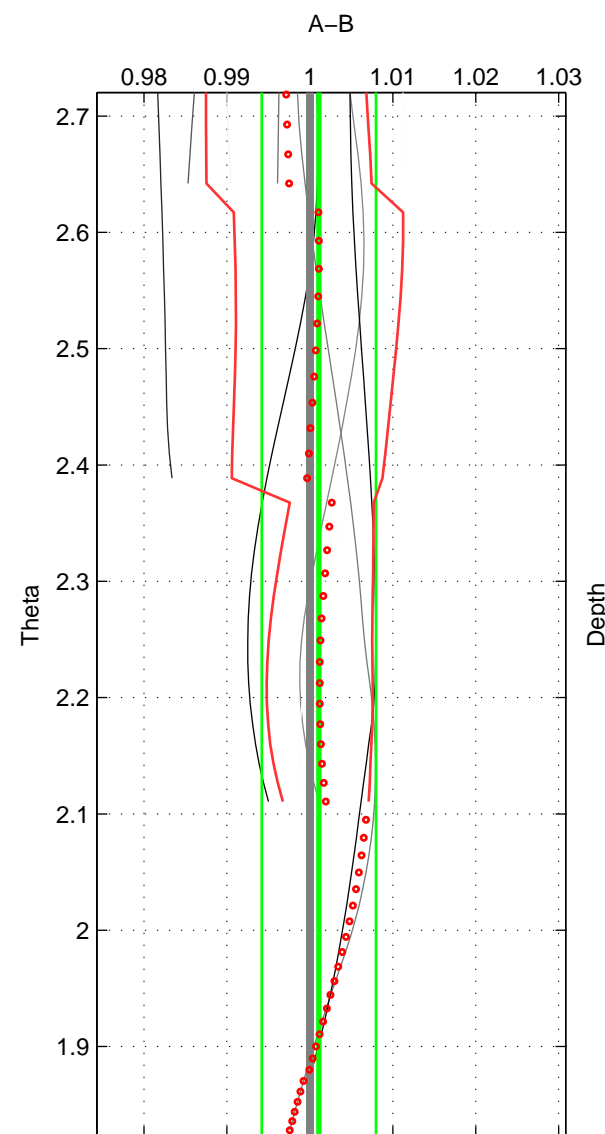

Cruise A (red). Date: Feb 2001 Cruisename: 654-49UF20010119  
 Cruise B (blue). Date: Jul 2002 Cruisename: 697-49UP20020620

\*\*\* "Favourite" values are means of spaces 1 2 3.

	Offset	O.StDev	Ratio	R.Stdev	Rating
SIGMA:	0.049	0.274	1.001	0.007	2
THETA:	0.043	0.283	1.001	0.007	2
DEPTH:	0.183	0.246	1.004	0.006	2
FAV.:	0.092	0.268	1.002	0.007	2

Profiles of A: 4  
 Profiles of B: 4  
 Diff profs : 9  
 WMoffset (A-B): 0.048894  
 WMoffset stdev: 0.27385  
 WMratio (A/B): 1.0012  
 WMratio stdev: 0.0066613

Quality (1-5): 2

Profiles of A: 4  
 Profiles of B: 4  
 Diff profs : 9  
 WMoffset (A-B): 0.043262  
 WMoffset stdev: 0.28322  
 WMratio (A/B): 1.0011  
 WMratio stdev: 0.0068826

Quality (1-5): 2

Profiles of A: 4  
 Profiles of B: 4  
 Diff profs : 9  
 WMoffset (A-B): 0.18278  
 WMoffset stdev: 0.24622  
 WMratio (A/B): 1.0045  
 WMratio stdev: 0.0060274

Quality (1-5): 2