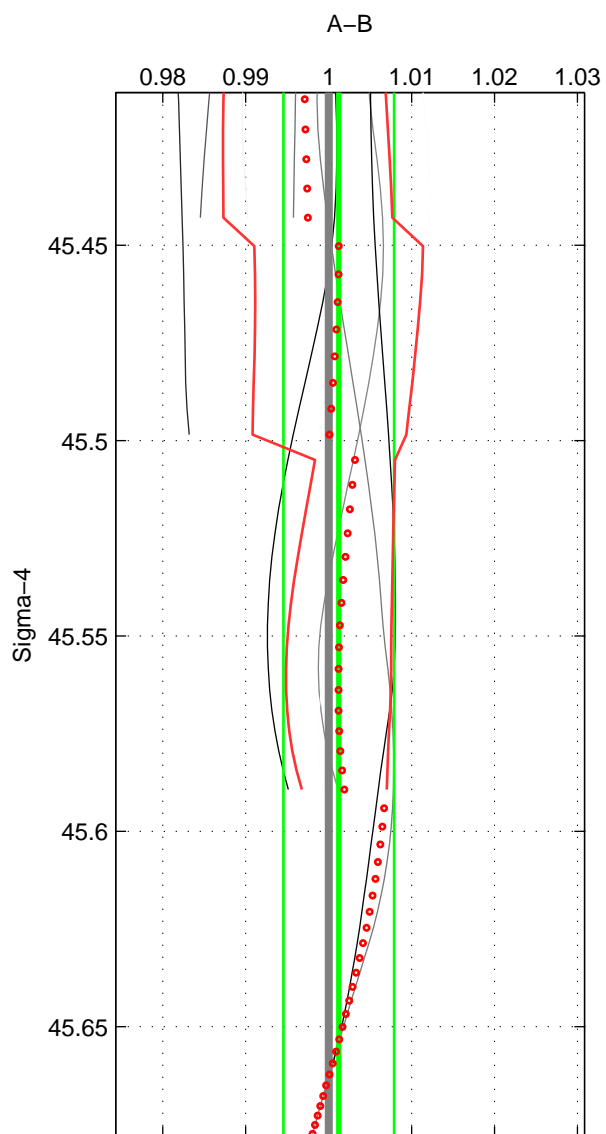

Cruise A (red). Date: Feb 2001 Cruisename: 654-49UF20010119  
 Cruise B (blue). Date: Jul 2002 Cruisename: 697-49UP20020620

\*\*\* "Favourite" values are means of spaces 1 2 3.

	Offset	O.StDev	Ratio	R.Stdev	Rating
SIGMA:	0.049	0.274	1.001	0.007	2
THETA:	0.043	0.283	1.001	0.007	2
DEPTH:	0.183	0.246	1.004	0.006	2
FAV.:	0.092	0.268	1.002	0.007	2

Profiles of A: 4  
 Profiles of B: 4  
 Diff profs : 9  
 WMoffset (A-B): 0.048894  
 WMoffset stdev: 0.27385  
 WMratio (A/B): 1.0012  
 WMratio stdev: 0.0066613

Quality (1-5): 2

Profiles of A: 4  
 Profiles of B: 4  
 Diff profs : 9  
 WMoffset (A-B): 0.043262  
 WMoffset stdev: 0.28322  
 WMratio (A/B): 1.0011  
 WMratio stdev: 0.0068826

Quality (1-5): 2

Profiles of A: 4  
 Profiles of B: 4  
 Diff profs : 9  
 WMoffset (A-B): 0.18278  
 WMoffset stdev: 0.24622  
 WMratio (A/B): 1.0045  
 WMratio stdev: 0.0060274

Quality (1-5): 2