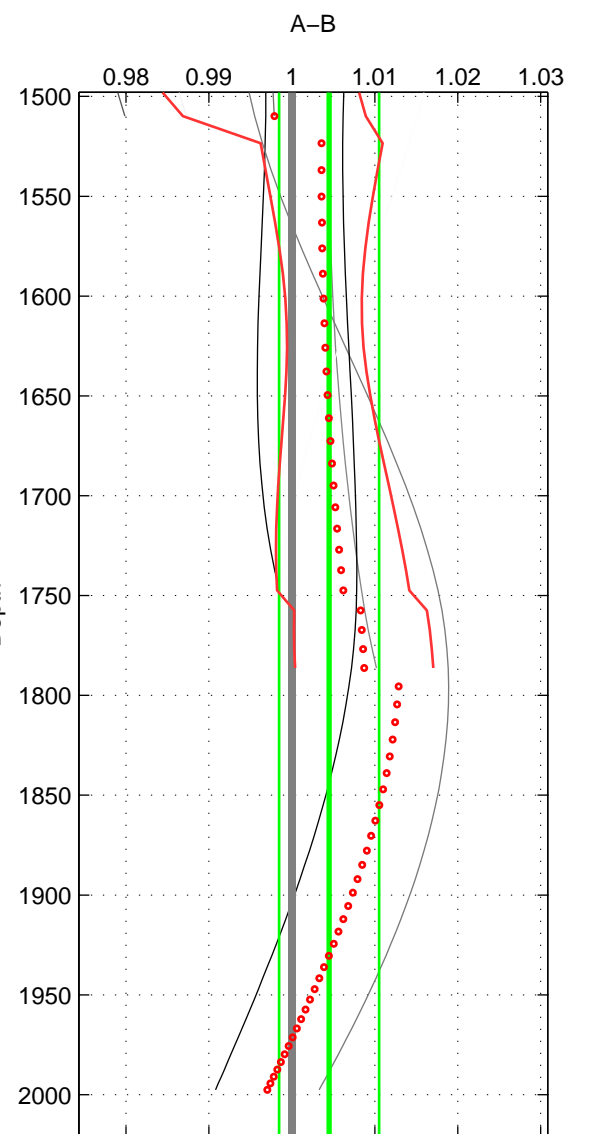

Cruise A (red). Date: Feb 2001 Cruisename: 654-49UF20010119  
 Cruise B (blue). Date: Jul 2002 Cruisename: 697-49UP20020620

\*\*\* "Favourite" values are means of spaces 1 2 3.

	Offset	O.StDev	Ratio	R.Stdev	Rating
SIGMA:	0.049	0.274	1.001	0.007	2
THETA:	0.043	0.283	1.001	0.007	2
DEPTH:	0.183	0.246	1.004	0.006	2
FAV.:	0.092	0.268	1.002	0.007	2

Profiles of A: 4  
 Profiles of B: 4  
 Diff profs : 9  
 WMoffset (A-B): 0.048894  
 WMoffset stdev: 0.27385  
 WMratio (A/B): 1.0012  
 WMratio stdev: 0.0066613

Quality (1-5): 2

Profiles of A: 4  
 Profiles of B: 4  
 Diff profs : 9  
 WMoffset (A-B): 0.043262  
 WMoffset stdev: 0.28322  
 WMratio (A/B): 1.0011  
 WMratio stdev: 0.0068826

Quality (1-5): 2

Profiles of A: 4  
 Profiles of B: 4  
 Diff profs : 9  
 WMoffset (A-B): 0.18278  
 WMoffset stdev: 0.24622  
 WMratio (A/B): 1.0045  
 WMratio stdev: 0.0060274

Quality (1-5): 2