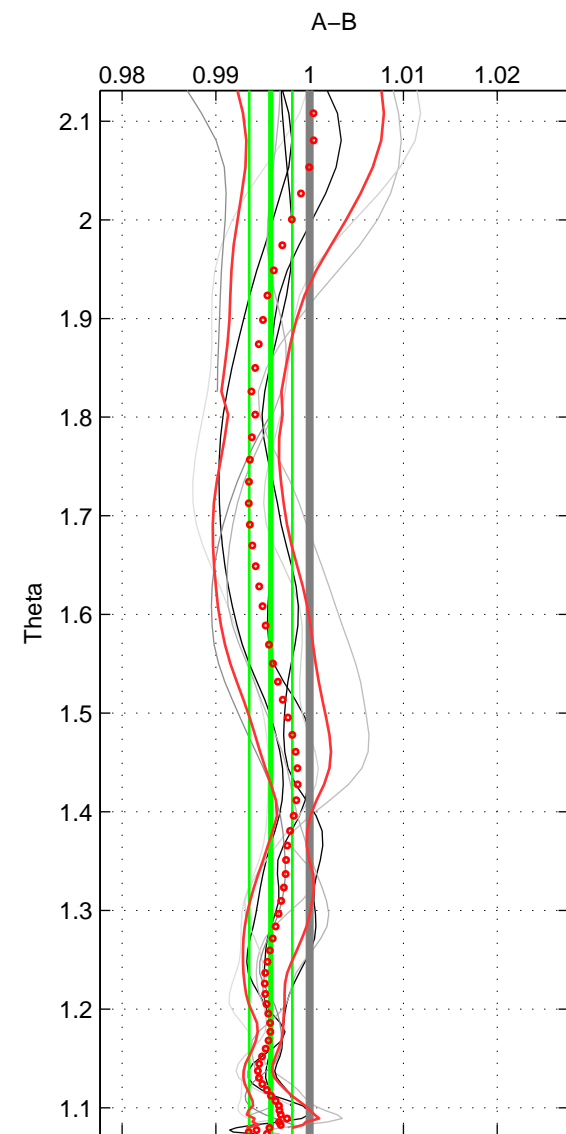

Cruise A (red). Date: Mar 2003 Cruisename: 597-49NZ20030220

Cruise B (blue). Date: Oct 2008 Cruisename: 615-49NZ20081011

*** "Favourite" values are means of spaces 1 2 3.

	Offset	O.StDev	Ratio	R.Stdev	Rating
SIGMA:	-0.132	0.088	0.996	0.002	5
THETA:	-0.155	0.085	0.996	0.002	5
DEPTH:	-0.173	0.126	0.995	0.004	5
FAV. :	-0.153	0.100	0.996	0.003	5

Profiles of A: 5
 Profiles of B: 7
 Diff profs : 9
 WMoffset (A-B): -0.13205
 WMoffset stdev: 0.088031
 WMratio (A/B): 0.99647
 WMratio stdev: 0.0023853

Quality (1-5): 5

Profiles of A: 5
 Profiles of B: 7
 Diff profs : 9
 WMoffset (A-B): -0.15476
 WMoffset stdev: 0.084802
 WMratio (A/B): 0.99585
 WMratio stdev: 0.0023012

Quality (1-5): 5

Profiles of A: 5
 Profiles of B: 7
 Diff profs : 9
 WMoffset (A-B): -0.17331
 WMoffset stdev: 0.12644
 WMratio (A/B): 0.99518
 WMratio stdev: 0.0035381

Quality (1-5): 5