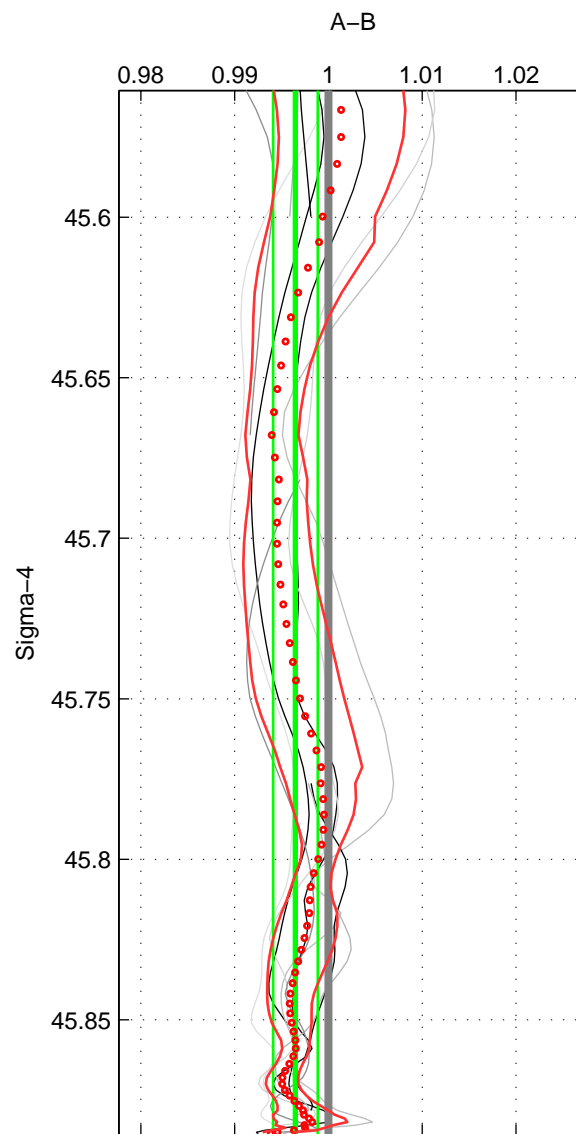

Cruise A (red). Date: Mar 2003 Cruisename: 597-49NZ20030220

Cruise B (blue). Date: Oct 2008 Cruisename: 615-49NZ20081011

*** "Favourite" values are means of spaces 1 2 3.

	Offset	O.StDev	Ratio	R.Stdev	Rating
SIGMA:	-0.132	0.088	0.996	0.002	5
THETA:	-0.155	0.085	0.996	0.002	5
DEPTH:	-0.173	0.126	0.995	0.004	5
FAV. :	-0.153	0.100	0.996	0.003	5

Profiles of A: 5
 Profiles of B: 7
 Diff profs : 9
 WMoffset (A-B): -0.13205
 WMoffset stdev: 0.088031
 WMratio (A/B): 0.99647
 WMratio stdev: 0.0023853

Quality (1-5): 5

Profiles of A: 5
 Profiles of B: 7
 Diff profs : 9
 WMoffset (A-B): -0.15476
 WMoffset stdev: 0.084802
 WMratio (A/B): 0.99585
 WMratio stdev: 0.0023012

Quality (1-5): 5

Profiles of A: 5
 Profiles of B: 7
 Diff profs : 9
 WMoffset (A-B): -0.17331
 WMoffset stdev: 0.12644
 WMratio (A/B): 0.99518
 WMratio stdev: 0.0035381

Quality (1-5): 5