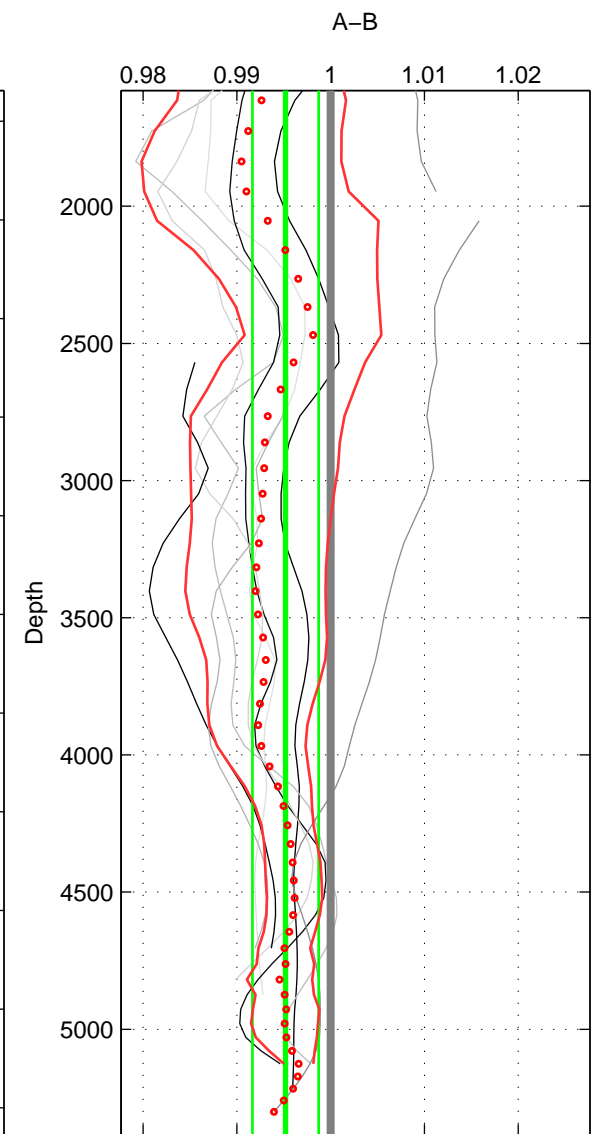

Cruise A (red). Date: Mar 2003 Cruisename: 597-49NZ20030220

Cruise B (blue). Date: Oct 2008 Cruisename: 615-49NZ20081011

*** "Favourite" values are means of spaces 1 2 3.

	Offset	O.StDev	Ratio	R.Stdev	Rating
SIGMA:	-0.132	0.088	0.996	0.002	5
THETA:	-0.155	0.085	0.996	0.002	5
DEPTH:	-0.173	0.126	0.995	0.004	5
FAV. :	-0.153	0.100	0.996	0.003	5

Profiles of A: 5
 Profiles of B: 7
 Diff profs : 9
 WMoffset (A-B): -0.13205
 WMoffset stdev: 0.088031
 WMratio (A/B): 0.99647
 WMratio stdev: 0.0023853

Quality (1-5): 5

Profiles of A: 5
 Profiles of B: 7
 Diff profs : 9
 WMoffset (A-B): -0.15476
 WMoffset stdev: 0.084802
 WMratio (A/B): 0.99585
 WMratio stdev: 0.0023012

Quality (1-5): 5

Profiles of A: 5
 Profiles of B: 7
 Diff profs : 9
 WMoffset (A-B): -0.17331
 WMoffset stdev: 0.12644
 WMratio (A/B): 0.99518
 WMratio stdev: 0.0035381

Quality (1-5): 5