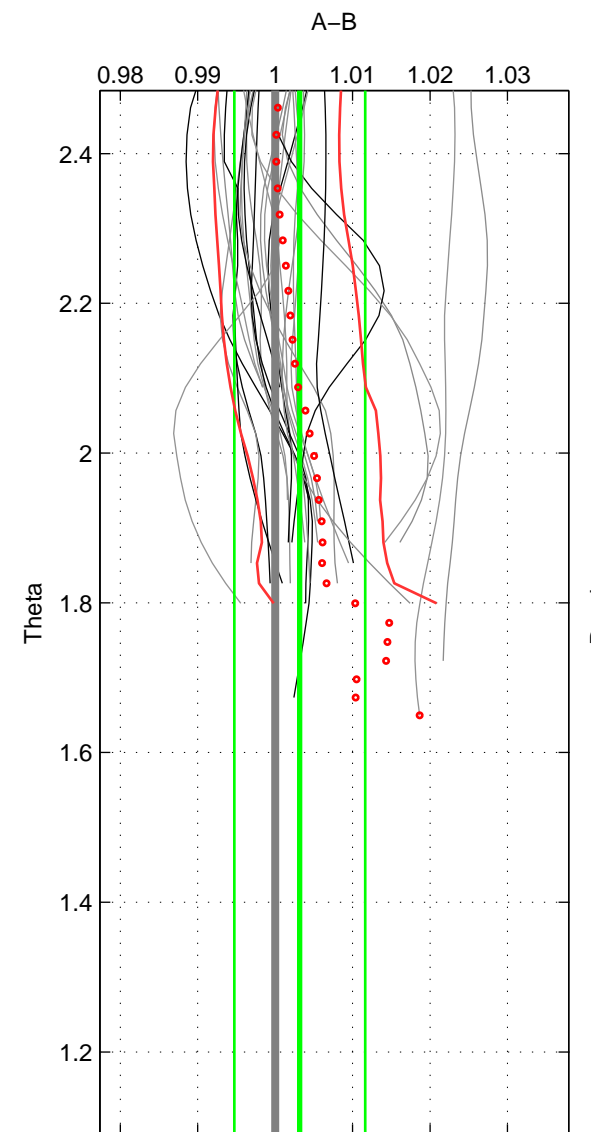

Cruise A (red). Date: Oct 1998 Cruisename: 686-49UP19980916

Cruise B (blue). Date: Jun 2005 Cruisename: 707-49UP20050615

*** "Favourite" values are means of spaces 1 2.

	Offset	O.StDev	Ratio	R.Stdev	Rating
SIGMA:	0.127	0.339	1.003	0.008	4
THETA:	0.136	0.357	1.003	0.008	4
DEPTH:	0.072	0.065	1.002	0.002	3
FAV. :	0.131	0.348	1.003	0.008	4

Profiles of A: 14
 Profiles of B: 12
 Diff profs : 27
 WMoffset (A-B): 0.12675
 WMoffset stdev: 0.33935
 WMratio (A/B): 1.003
 WMratio stdev: 0.0080552

Quality (1-5): 4

Profiles of A: 14
 Profiles of B: 12
 Diff profs : 27
 WMoffset (A-B): 0.13553
 WMoffset stdev: 0.35745
 WMratio (A/B): 1.0032
 WMratio stdev: 0.0084535

Quality (1-5): 4

Profiles of A: 14
 Profiles of B: 12
 Diff profs : 27
 WMoffset (A-B): 0.071718
 WMoffset stdev: 0.065272
 WMratio (A/B): 1.0018
 WMratio stdev: 0.0015977

Quality (1-5): 3

Please note that statistics are bad.