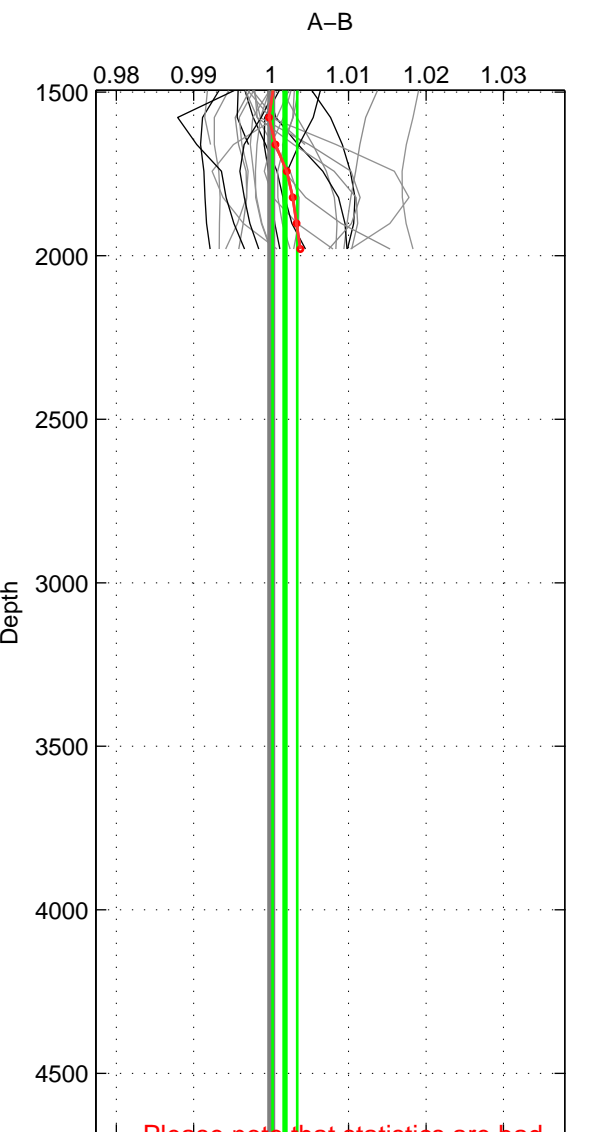

Cruise A (red). Date: Oct 1998 Cruisename: 686-49UP19980916

Cruise B (blue). Date: Jun 2005 Cruisename: 707-49UP20050615

*** "Favourite" values are means of spaces 1 2.

	Offset	O.StDev	Ratio	R.Stdev	Rating
SIGMA:	0.127	0.339	1.003	0.008	4
THETA:	0.136	0.357	1.003	0.008	4
DEPTH:	0.072	0.065	1.002	0.002	3
FAV. :	0.131	0.348	1.003	0.008	4

Profiles of A: 14
 Profiles of B: 12
 Diff profs : 27
 WMoffset (A-B): 0.12675
 WMoffset stdev: 0.33935
 WMratio (A/B): 1.003
 WMratio stdev: 0.0080552

Quality (1-5): 4

Profiles of A: 14
 Profiles of B: 12
 Diff profs : 27
 WMoffset (A-B): 0.13553
 WMoffset stdev: 0.35745
 WMratio (A/B): 1.0032
 WMratio stdev: 0.0084535

Quality (1-5): 4

Profiles of A: 14
 Profiles of B: 12
 Diff profs : 27
 WMoffset (A-B): 0.071718
 WMoffset stdev: 0.065272
 WMratio (A/B): 1.0018
 WMratio stdev: 0.0015977

Quality (1-5): 3

Please note that statistics are bad.