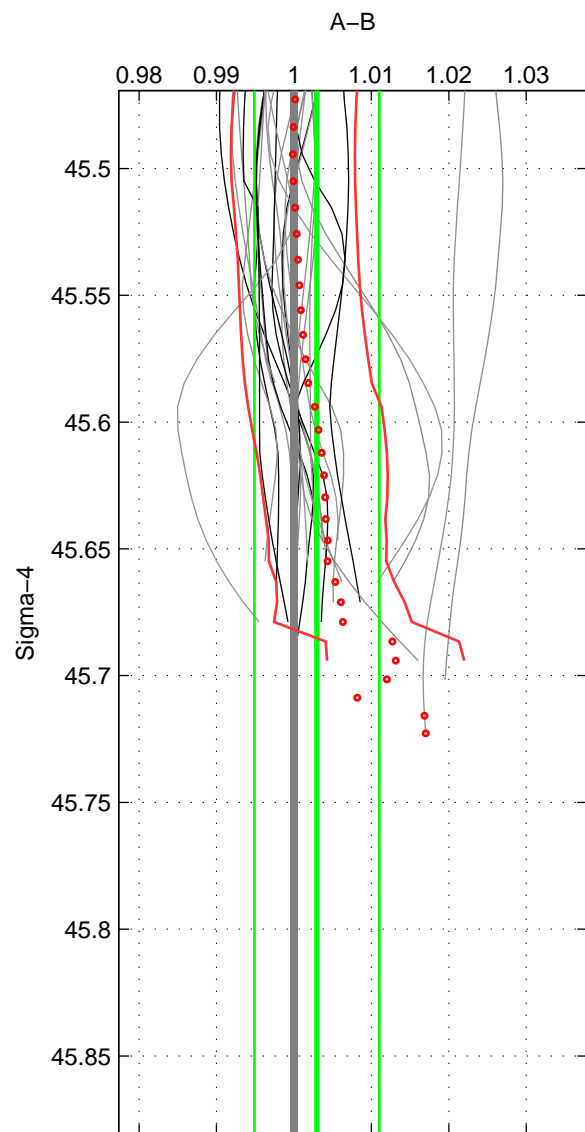

Cruise A (red). Date: Oct 1998 Cruisename: 686-49UP19980916

Cruise B (blue). Date: Jun 2005 Cruisename: 707-49UP20050615

*** "Favourite" values are means of spaces 1 2.

	Offset	O.StDev	Ratio	R.Stdev	Rating
SIGMA:	0.127	0.339	1.003	0.008	4
THETA:	0.136	0.357	1.003	0.008	4
DEPTH:	0.072	0.065	1.002	0.002	3
FAV. :	0.131	0.348	1.003	0.008	4

Profiles of A: 14
 Profiles of B: 12
 Diff profs : 27
 WMoffset (A-B): 0.12675
 WMoffset stdev: 0.33935
 WMratio (A/B): 1.003
 WMratio stdev: 0.0080552

Quality (1-5): 4

Profiles of A: 14
 Profiles of B: 12
 Diff profs : 27
 WMoffset (A-B): 0.13553
 WMoffset stdev: 0.35745
 WMratio (A/B): 1.0032
 WMratio stdev: 0.0084535

Quality (1-5): 4

Profiles of A: 14
 Profiles of B: 12
 Diff profs : 27
 WMoffset (A-B): 0.071718
 WMoffset stdev: 0.065272
 WMratio (A/B): 1.0018
 WMratio stdev: 0.0015977

Quality (1-5): 3

Please note that statistics are bad.