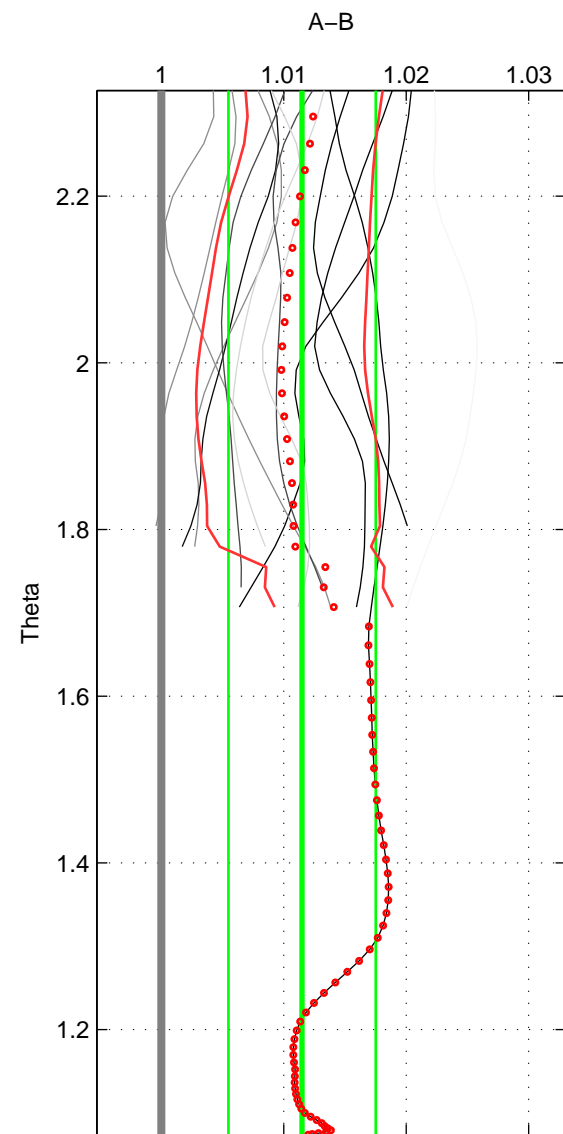

Cruise A (red). Date: Jun 2001 Cruisename: 591-49NZ20010604  
 Cruise B (blue). Date: Jun 2006 Cruisename: 711-49UP20060607

\*\*\* "Favourite" values are means of spaces 1 2.

	Offset	O.StDev	Ratio	R.Stdev	Rating
SIGMA:	0.475	0.244	1.011	0.006	4
THETA:	0.477	0.250	1.011	0.006	4
DEPTH:	0.472	0.046	1.012	0.000	3
FAV.:	0.476	0.247	1.011	0.006	4

Profiles of A: 9  
 Profiles of B: 9  
 Diff profs : 13  
 WMoffset (A-B): 0.47494  
 WMoffset stdev: 0.24375  
 WMratio (A/B): 1.0115  
 WMratio stdev: 0.0058664

Quality (1-5): 4

Profiles of A: 9  
 Profiles of B: 9  
 Diff profs : 13  
 WMoffset (A-B): 0.47662  
 WMoffset stdev: 0.25031  
 WMratio (A/B): 1.0115  
 WMratio stdev: 0.0060108

Quality (1-5): 4

Please note that statistics are bad.

Profiles of A: 9  
 Profiles of B: 9  
 Diff profs : 13  
 WMoffset (A-B): 0.47168  
 WMoffset stdev: 0.045861  
 WMratio (A/B): 1.0125  
 WMratio stdev: 0.0003697