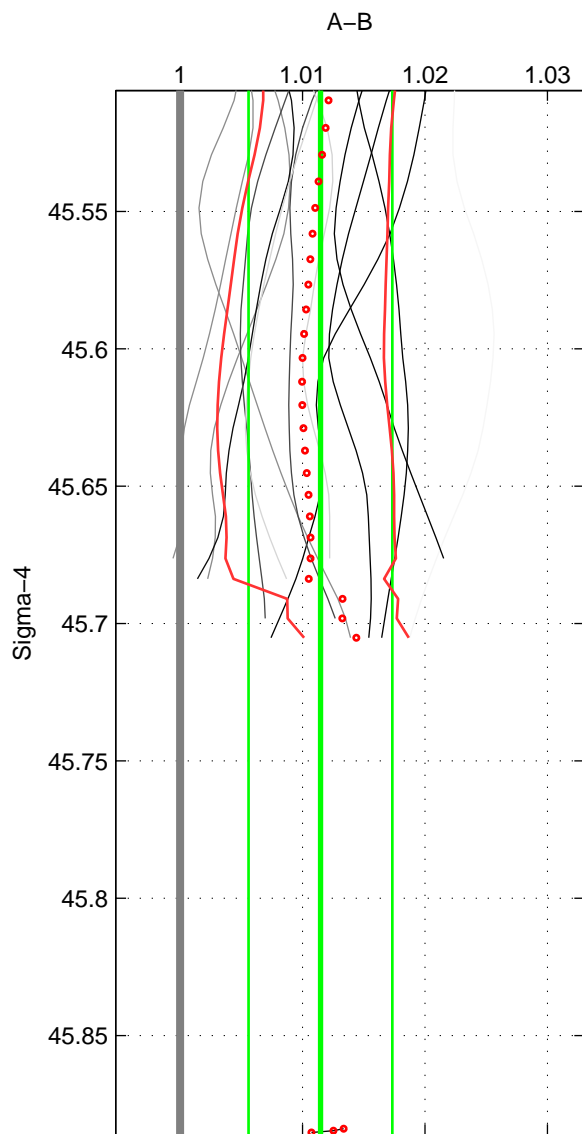

Cruise A (red). Date: Jun 2001 Cruisename: 591-49NZ20010604  
 Cruise B (blue). Date: Jun 2006 Cruisename: 711-49UP20060607

\*\*\* "Favourite" values are means of spaces 1 2.

	Offset	O.StDev	Ratio	R.Stdev	Rating
SIGMA:	0.475	0.244	1.011	0.006	4
THETA:	0.477	0.250	1.011	0.006	4
DEPTH:	0.472	0.046	1.012	0.000	3
FAV.:	0.476	0.247	1.011	0.006	4

Profiles of A: 9  
 Profiles of B: 9  
 Diff profs : 13  
 WMoffset (A-B): 0.47494  
 WMoffset stdev: 0.24375  
 WMratio (A/B): 1.0115  
 WMratio stdev: 0.0058664

Quality (1-5): 4

Profiles of A: 9  
 Profiles of B: 9  
 Diff profs : 13  
 WMoffset (A-B): 0.47662  
 WMoffset stdev: 0.25031  
 WMratio (A/B): 1.0115  
 WMratio stdev: 0.0060108

Quality (1-5): 4

Please note that statistics are bad.

Profiles of A: 9  
 Profiles of B: 9  
 Diff profs : 13  
 WMoffset (A-B): 0.47168  
 WMoffset stdev: 0.045861  
 WMratio (A/B): 1.0125  
 WMratio stdev: 0.0003697