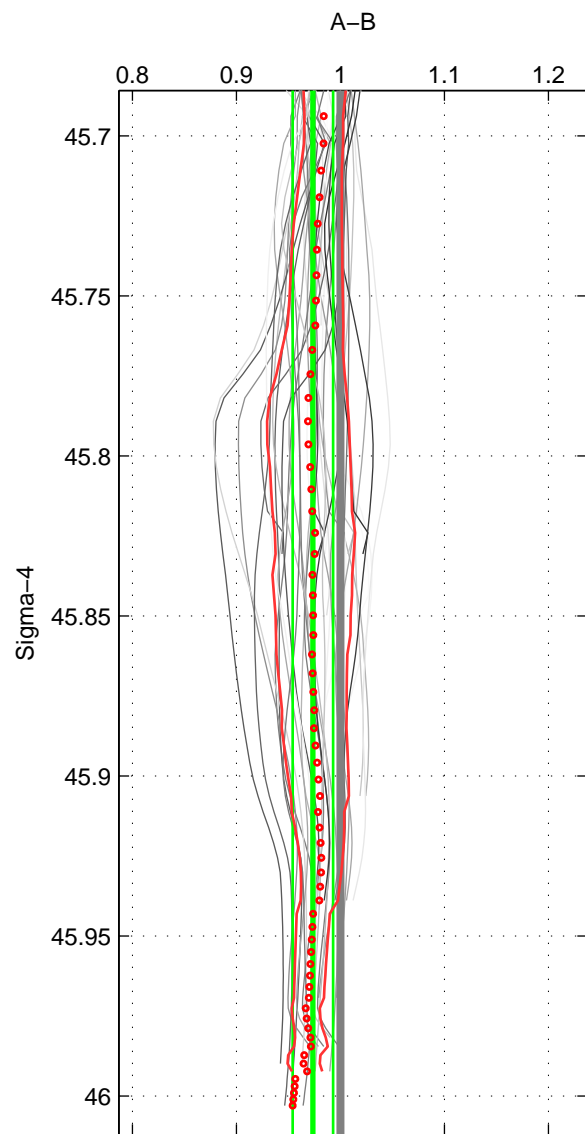

Cruise A (red). Date: Jul 1997 Cruisename: 154-06MT19970707

Cruise B (blue). Date: Sep 2007 Cruisename: 292-64PE20070830

*** "Favourite" values are means of spaces 1 2 3.

	Offset	O.StDev	Ratio	R.Stdev	Rating
SIGMA:	-0.388	0.283	0.974	0.019	4
THETA:	-0.327	0.295	0.978	0.020	4
DEPTH:	0.229	0.678	1.014	0.046	4
FAV.:	-0.162	0.419	0.988	0.028	4

Profiles of A: 11
 Profiles of B: 7
 Diff profs : 41
 WMoffset (A-B): -0.38846
 WMoffset stdev: 0.28263
 WMratio (A/B): 0.97357
 WMratio stdev: 0.019472

Quality (1-5): 4

Profiles of A: 11
 Profiles of B: 7
 Diff profs : 41
 WMoffset (A-B): -0.32684
 WMoffset stdev: 0.29483
 WMratio (A/B): 0.97802
 WMratio stdev: 0.020314

Quality (1-5): 4

Profiles of A: 11
 Profiles of B: 7
 Diff profs : 41
 WMoffset (A-B): 0.22896
 WMoffset stdev: 0.67816
 WMratio (A/B): 1.0138
 WMratio stdev: 0.045609

Quality (1-5): 4