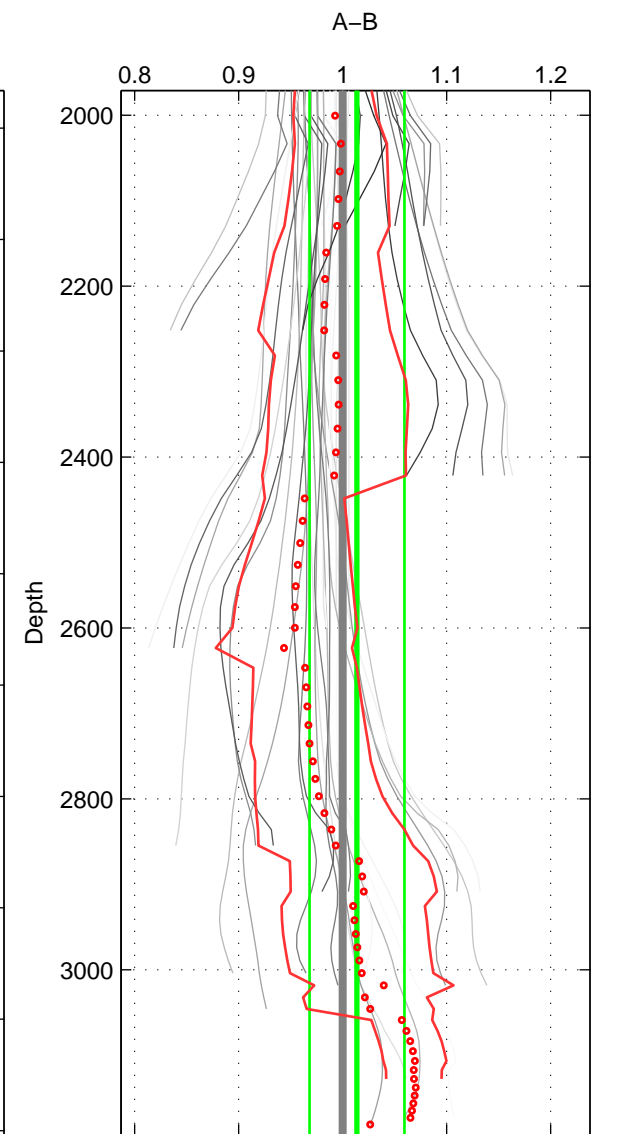

Cruise A (red). Date: Jul 1997 Cruisename: 154-06MT19970707

Cruise B (blue). Date: Sep 2007 Cruisename: 292-64PE20070830

*** "Favourite" values are means of spaces 1 2 3.

	Offset	O.StDev	Ratio	R.Stdev	Rating
SIGMA:	-0.388	0.283	0.974	0.019	4
THETA:	-0.327	0.295	0.978	0.020	4
DEPTH:	0.229	0.678	1.014	0.046	4
FAV.:	-0.162	0.419	0.988	0.028	4

Profiles of A: 11
 Profiles of B: 7
 Diff profs : 41
 WMoffset (A-B): -0.38846
 WMoffset stdev: 0.28263
 WMratio (A/B): 0.97357
 WMratio stdev: 0.019472

Quality (1-5): 4

Profiles of A: 11
 Profiles of B: 7
 Diff profs : 41
 WMoffset (A-B): -0.32684
 WMoffset stdev: 0.29483
 WMratio (A/B): 0.97802
 WMratio stdev: 0.020314

Quality (1-5): 4

Profiles of A: 11
 Profiles of B: 7
 Diff profs : 41
 WMoffset (A-B): 0.22896
 WMoffset stdev: 0.67816
 WMratio (A/B): 1.0138
 WMratio stdev: 0.045609

Quality (1-5): 4