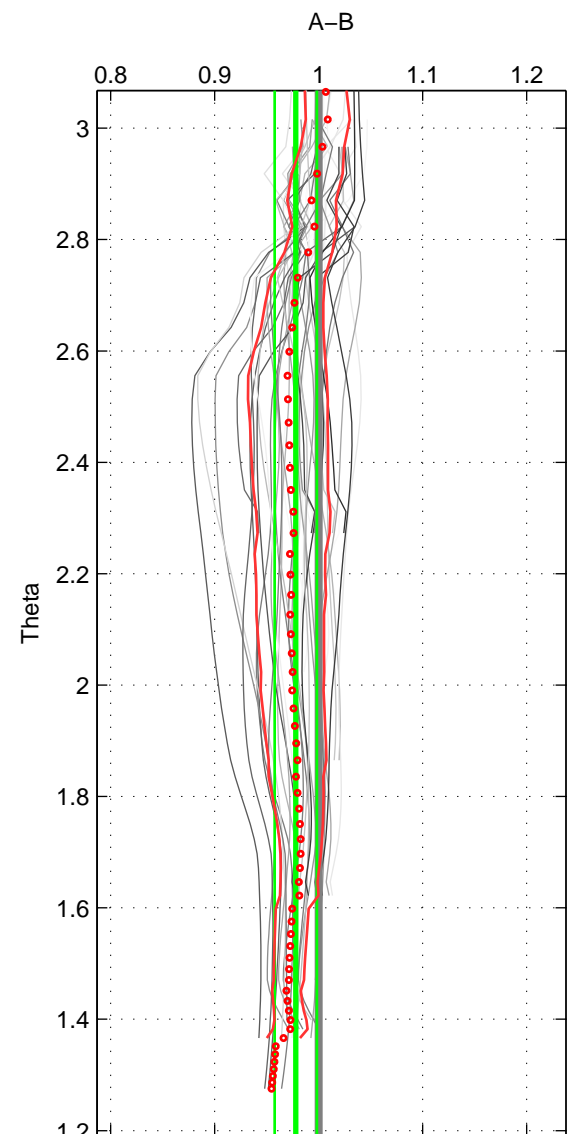

Cruise A (red). Date: Jul 1997 Cruisename: 154-06MT19970707

Cruise B (blue). Date: Sep 2007 Cruisename: 292-64PE20070830

*** "Favourite" values are means of spaces 1 2 3.

	Offset	O.StDev	Ratio	R.Stdev	Rating
SIGMA:	-0.388	0.283	0.974	0.019	4
THETA:	-0.327	0.295	0.978	0.020	4
DEPTH:	0.229	0.678	1.014	0.046	4
FAV.:	-0.162	0.419	0.988	0.028	4

Profiles of A: 11
 Profiles of B: 7
 Diff profs : 41
 WMoffset (A-B): -0.38846
 WMoffset stdev: 0.28263
 WMratio (A/B): 0.97357
 WMratio stdev: 0.019472

Quality (1-5): 4

Profiles of A: 11
 Profiles of B: 7
 Diff profs : 41
 WMoffset (A-B): -0.32684
 WMoffset stdev: 0.29483
 WMratio (A/B): 0.97802
 WMratio stdev: 0.020314

Quality (1-5): 4

Profiles of A: 11
 Profiles of B: 7
 Diff profs : 41
 WMoffset (A-B): 0.22896
 WMoffset stdev: 0.67816
 WMratio (A/B): 1.0138
 WMratio stdev: 0.045609

Quality (1-5): 4