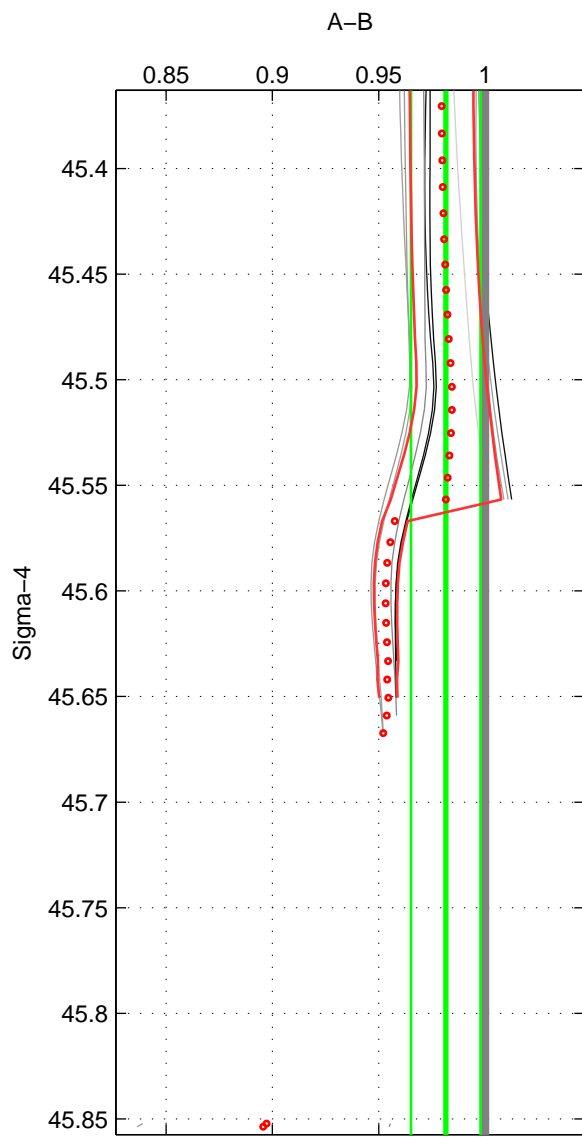

Cruise A (red). Date: Jan 1994 Cruisename: 576-49K619940107

Cruise B (blue). Date: Jul 2001 Cruisename: 656-49UF20010710

\*\*\* "Favourite" values are means of spaces 1 2.

	Offset	O.StDev	Ratio	R.Stdev	Rating
SIGMA:	-0.747	0.661	0.982	0.016	3
THETA:	-0.833	0.667	0.979	0.017	3
DEPTH:	-1.324	0.565	0.967	0.014	2
FAV. :	-0.790	0.664	0.980	0.016	3

Profiles of A: 2  
 Profiles of B: 8  
 Diff profs : 9  
 WMoffset (A-B): -0.74653  
 WMoffset stdev: 0.66145  
 WMratio (A/B): 0.98152  
 WMratio stdev: 0.016333

Quality (1-5): 3

Profiles of A: 2  
 Profiles of B: 8  
 Diff profs : 9  
 WMoffset (A-B): -0.83251  
 WMoffset stdev: 0.66744  
 WMratio (A/B): 0.97934  
 WMratio stdev: 0.016568

Quality (1-5): 3

Profiles of A: 2  
 Profiles of B: 8  
 Diff profs : 9  
 WMoffset (A-B): -1.3245  
 WMoffset stdev: 0.56549  
 WMratio (A/B): 0.96673  
 WMratio stdev: 0.014478

Quality (1-5): 2

Please note that statistics are bad.