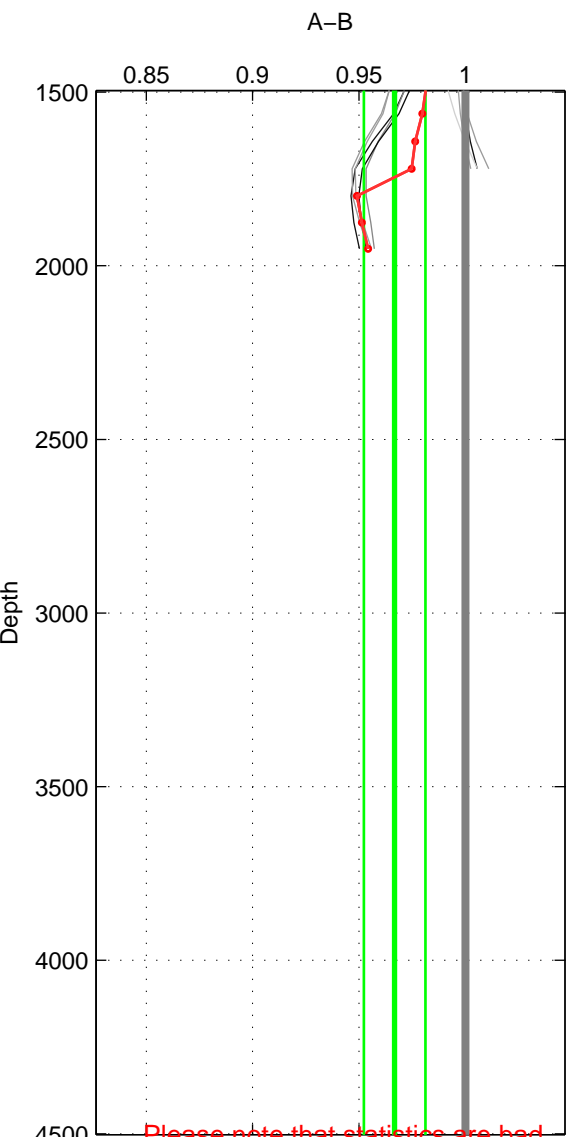

Cruise A (red). Date: Jan 1994 Cruisename: 576-49K619940107

Cruise B (blue). Date: Jul 2001 Cruisename: 656-49UF20010710

\*\*\* "Favourite" values are means of spaces 1 2.

	Offset	O.StDev	Ratio	R.Stdev	Rating
SIGMA:	-0.747	0.661	0.982	0.016	3
THETA:	-0.833	0.667	0.979	0.017	3
DEPTH:	-1.324	0.565	0.967	0.014	2
FAV. :	-0.790	0.664	0.980	0.016	3

Profiles of A: 2  
 Profiles of B: 8  
 Diff profs : 9  
 WMoffset (A-B): -0.74653  
 WMoffset stdev: 0.66145  
 WMratio (A/B): 0.98152  
 WMratio stdev: 0.016333

Quality (1-5): 3

Profiles of A: 2  
 Profiles of B: 8  
 Diff profs : 9  
 WMoffset (A-B): -0.83251  
 WMoffset stdev: 0.66744  
 WMratio (A/B): 0.97934  
 WMratio stdev: 0.016568

Quality (1-5): 3

Profiles of A: 2  
 Profiles of B: 8  
 Diff profs : 9  
 WMoffset (A-B): -1.3245  
 WMoffset stdev: 0.56549  
 WMratio (A/B): 0.96673  
 WMratio stdev: 0.014478

Quality (1-5): 2

Please note that statistics are bad.