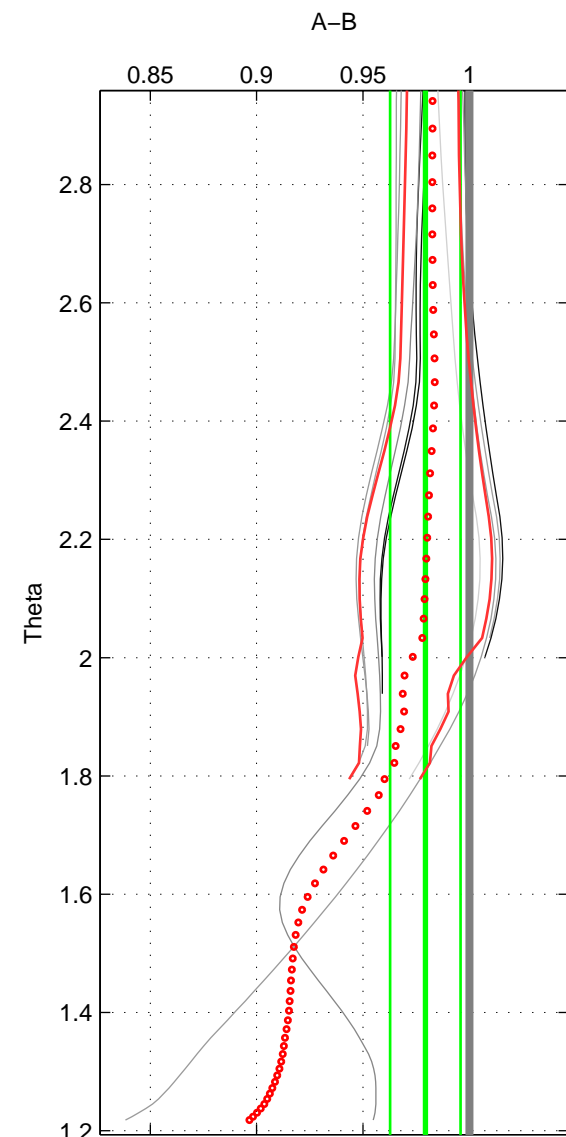

Cruise A (red). Date: Jan 1994 Cruisename: 576-49K619940107

Cruise B (blue). Date: Jul 2001 Cruisename: 656-49UF20010710

\*\*\* "Favourite" values are means of spaces 1 2.

	Offset	O.StDev	Ratio	R.Stdev	Rating
SIGMA:	-0.747	0.661	0.982	0.016	3
THETA:	-0.833	0.667	0.979	0.017	3
DEPTH:	-1.324	0.565	0.967	0.014	2
FAV. :	-0.790	0.664	0.980	0.016	3

Profiles of A: 2  
 Profiles of B: 8  
 Diff profs : 9  
 WMoffset (A-B): -0.74653  
 WMoffset stdev: 0.66145  
 WMratio (A/B): 0.98152  
 WMratio stdev: 0.016333

Quality (1-5): 3

Profiles of A: 2  
 Profiles of B: 8  
 Diff profs : 9  
 WMoffset (A-B): -0.83251  
 WMoffset stdev: 0.66744  
 WMratio (A/B): 0.97934  
 WMratio stdev: 0.016568

Quality (1-5): 3

Profiles of A: 2  
 Profiles of B: 8  
 Diff profs : 9  
 WMoffset (A-B): -1.3245  
 WMoffset stdev: 0.56549  
 WMratio (A/B): 0.96673  
 WMratio stdev: 0.014478

Quality (1-5): 2

Please note that statistics are bad.