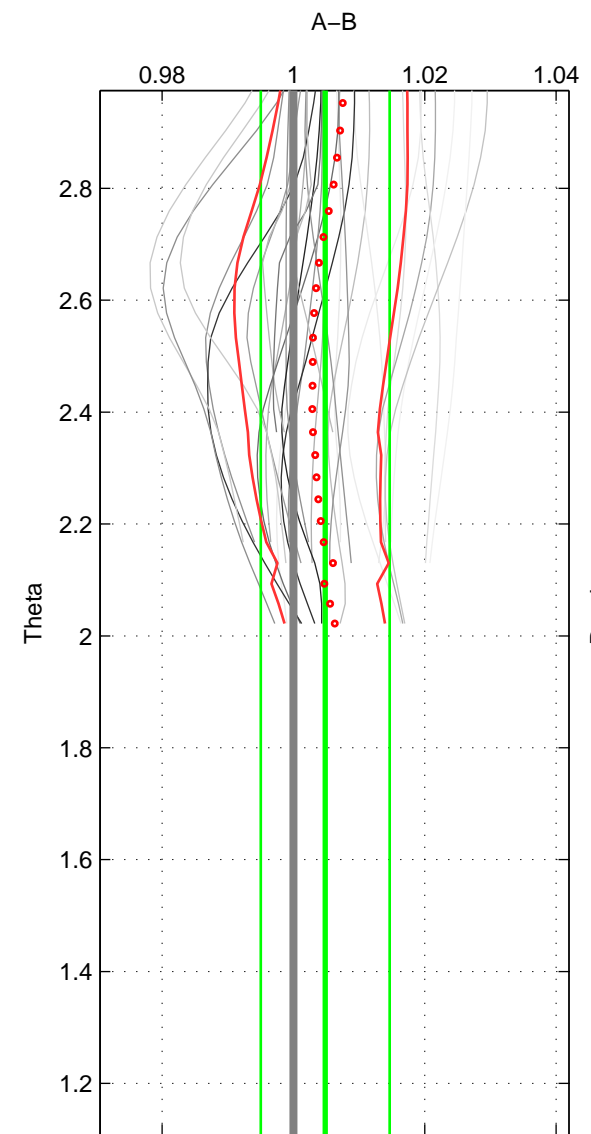

Cruise A (red). Date: Mar 1989 Cruisename: 507-32MW19890206

Cruise B (blue). Date: Apr 2006 Cruisename: 671-49UF20060418

*** "Favourite" values are means of spaces 1 2.

	Offset	O.StDev	Ratio	R.Stdev	Rating
SIGMA:	0.181	0.380	1.005	0.010	4
THETA:	0.188	0.380	1.005	0.010	4
DEPTH:	0.160	0.053	1.004	0.001	3
FAV.:	0.185	0.380	1.005	0.010	4

Profiles of A: 11
 Profiles of B: 3
 Diff profs : 29
 WMoffset (A-B): 0.18108
 WMoffset stdev: 0.37997
 WMratio (A/B): 1.0047
 WMratio stdev: 0.0097995

Quality (1-5): 4

Profiles of A: 11
 Profiles of B: 3
 Diff profs : 29
 WMoffset (A-B): 0.18795
 WMoffset stdev: 0.38
 WMratio (A/B): 1.0048
 WMratio stdev: 0.0098014

Quality (1-5): 4

Profiles of A: 11
 Profiles of B: 3
 Diff profs : 29
 WMoffset (A-B): 0.15977
 WMoffset stdev: 0.053119
 WMratio (A/B): 1.0041
 WMratio stdev: 0.0013552

Quality (1-5): 3

Please note that statistics are bad.