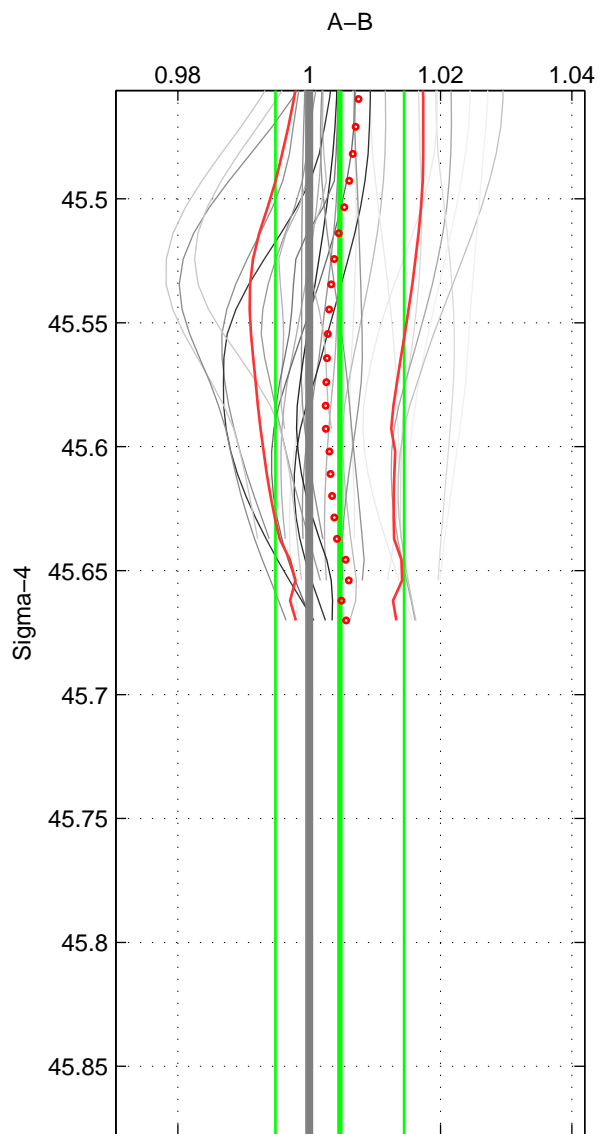

Cruise A (red). Date: Mar 1989 Cruisename: 507-32MW19890206

Cruise B (blue). Date: Apr 2006 Cruisename: 671-49UF20060418

*** "Favourite" values are means of spaces 1 2.

	Offset	O.StDev	Ratio	R.Stdev	Rating
SIGMA:	0.181	0.380	1.005	0.010	4
THETA:	0.188	0.380	1.005	0.010	4
DEPTH:	0.160	0.053	1.004	0.001	3
FAV.:	0.185	0.380	1.005	0.010	4

Profiles of A: 11
 Profiles of B: 3
 Diff profs : 29
 WMoffset (A-B): 0.18108
 WMoffset stdev: 0.37997
 WMratio (A/B): 1.0047
 WMratio stdev: 0.0097995

Quality (1-5): 4

Profiles of A: 11
 Profiles of B: 3
 Diff profs : 29
 WMoffset (A-B): 0.18795
 WMoffset stdev: 0.38
 WMratio (A/B): 1.0048
 WMratio stdev: 0.0098014

Quality (1-5): 4

Profiles of A: 11
 Profiles of B: 3
 Diff profs : 29
 WMoffset (A-B): 0.15977
 WMoffset stdev: 0.053119
 WMratio (A/B): 1.0041
 WMratio stdev: 0.0013552

Quality (1-5): 3

Please note that statistics are bad.