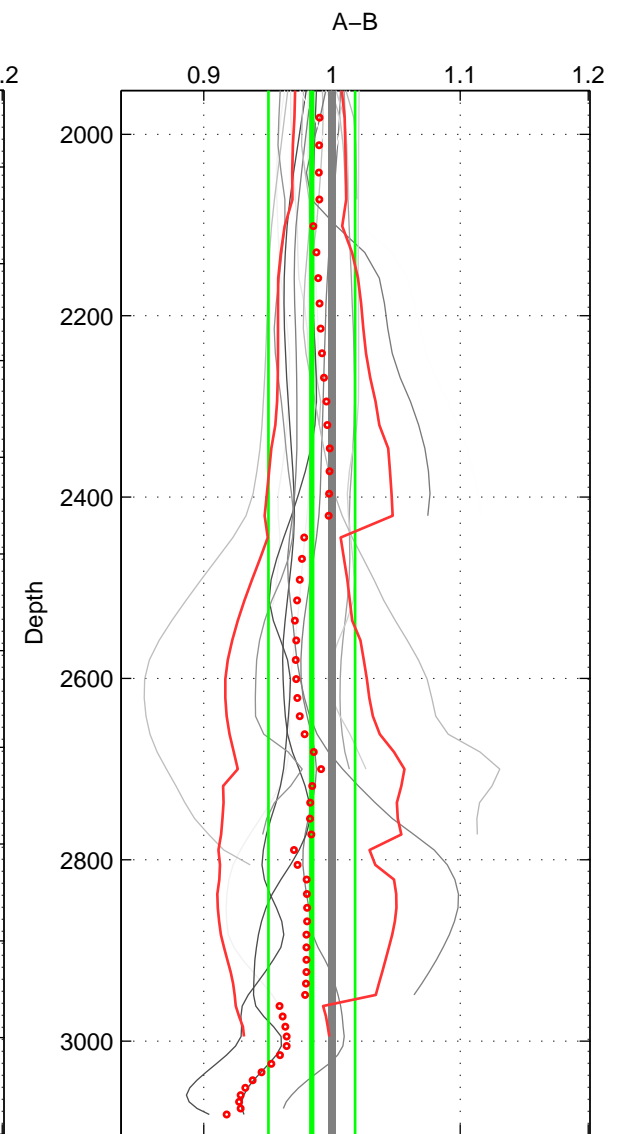

Cruise A (red). Date: Aug 2003 Cruisename: 166-06MT20030723

Cruise B (blue). Date: Apr 1991 Cruisename: 297-64TR19910408

\*\*\* "Favourite" values are means of spaces 1 2 3.

	Offset	O.StDev	Ratio	R.Stdev	Rating
SIGMA:	-0.403	0.253	0.974	0.016	4
THETA:	-0.393	0.239	0.975	0.015	4
DEPTH:	-0.266	0.551	0.984	0.034	4
FAV.:	-0.354	0.348	0.978	0.022	4

Profiles of A: 5  
 Profiles of B: 13  
 Diff profs : 20  
 WMoffset (A-B): -0.40323  
 WMoffset stdev: 0.25284  
 WMratio (A/B): 0.97408  
 WMratio stdev: 0.015991

Quality (1-5): 4

Profiles of A: 5  
 Profiles of B: 13  
 Diff profs : 20  
 WMoffset (A-B): -0.39321  
 WMoffset stdev: 0.23855  
 WMratio (A/B): 0.9746  
 WMratio stdev: 0.015133

Quality (1-5): 4

Profiles of A: 5  
 Profiles of B: 13  
 Diff profs : 20  
 WMoffset (A-B): -0.26597  
 WMoffset stdev: 0.55137  
 WMratio (A/B): 0.98419  
 WMratio stdev: 0.033847

Quality (1-5): 4