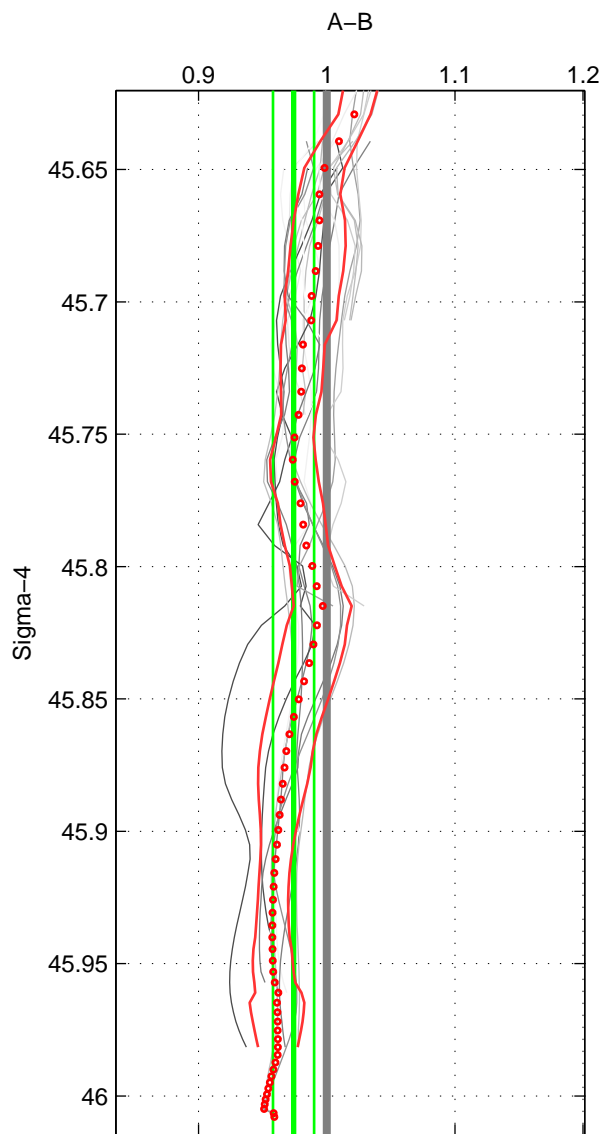

Cruise A (red). Date: Aug 2003 Cruisename: 166-06MT20030723

Cruise B (blue). Date: Apr 1991 Cruisename: 297-64TR19910408

\*\*\* "Favourite" values are means of spaces 1 2 3.

	Offset	O.StDev	Ratio	R.Stdev	Rating
SIGMA:	-0.403	0.253	0.974	0.016	4
THETA:	-0.393	0.239	0.975	0.015	4
DEPTH:	-0.266	0.551	0.984	0.034	4
FAV.:	-0.354	0.348	0.978	0.022	4

Profiles of A: 5  
 Profiles of B: 13  
 Diff profs : 20  
 WMoffset (A-B): -0.40323  
 WMoffset stdev: 0.25284  
 WMratio (A/B): 0.97408  
 WMratio stdev: 0.015991

Quality (1-5): 4

Profiles of A: 5  
 Profiles of B: 13  
 Diff profs : 20  
 WMoffset (A-B): -0.39321  
 WMoffset stdev: 0.23855  
 WMratio (A/B): 0.9746  
 WMratio stdev: 0.015133

Quality (1-5): 4

Profiles of A: 5  
 Profiles of B: 13  
 Diff profs : 20  
 WMoffset (A-B): -0.26597  
 WMoffset stdev: 0.55137  
 WMratio (A/B): 0.98419  
 WMratio stdev: 0.033847

Quality (1-5): 4