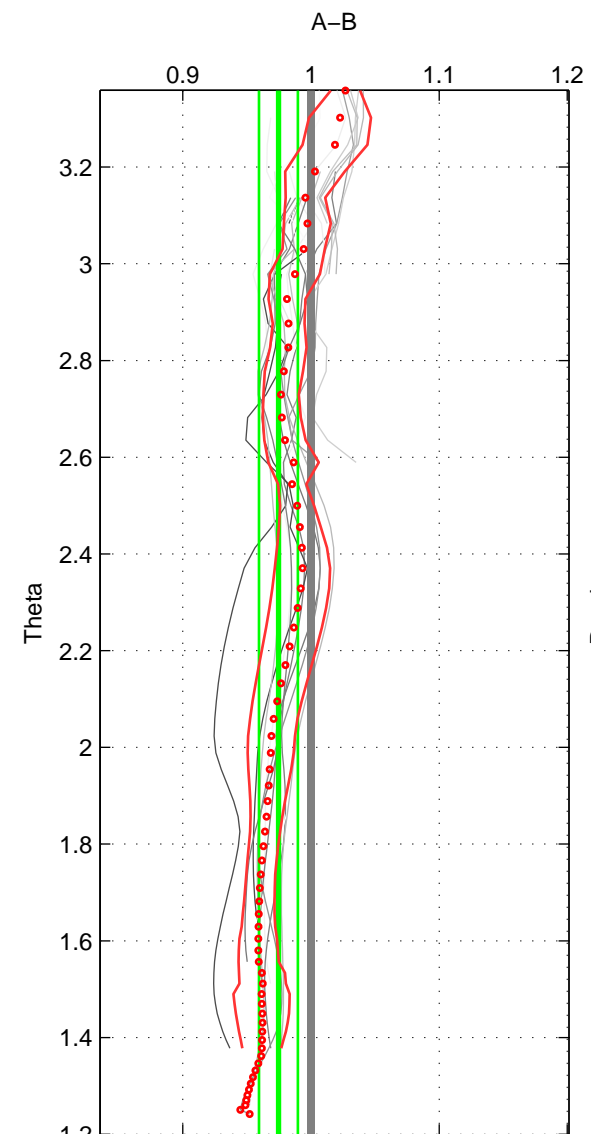

Cruise A (red). Date: Aug 2003 Cruisename: 166-06MT20030723

Cruise B (blue). Date: Apr 1991 Cruisename: 297-64TR19910408

\*\*\* "Favourite" values are means of spaces 1 2 3.

	Offset	O.StDev	Ratio	R.Stdev	Rating
SIGMA:	-0.403	0.253	0.974	0.016	4
THETA:	-0.393	0.239	0.975	0.015	4
DEPTH:	-0.266	0.551	0.984	0.034	4
FAV.:	-0.354	0.348	0.978	0.022	4

Profiles of A: 5  
 Profiles of B: 13  
 Diff profs : 20  
 WMoffset (A-B): -0.40323  
 WMoffset stdev: 0.25284  
 WMratio (A/B): 0.97408  
 WMratio stdev: 0.015991

Quality (1-5): 4

Profiles of A: 5  
 Profiles of B: 13  
 Diff profs : 20  
 WMoffset (A-B): -0.39321  
 WMoffset stdev: 0.23855  
 WMratio (A/B): 0.9746  
 WMratio stdev: 0.015133

Quality (1-5): 4

Profiles of A: 5  
 Profiles of B: 13  
 Diff profs : 20  
 WMoffset (A-B): -0.26597  
 WMoffset stdev: 0.55137  
 WMratio (A/B): 0.98419  
 WMratio stdev: 0.033847

Quality (1-5): 4