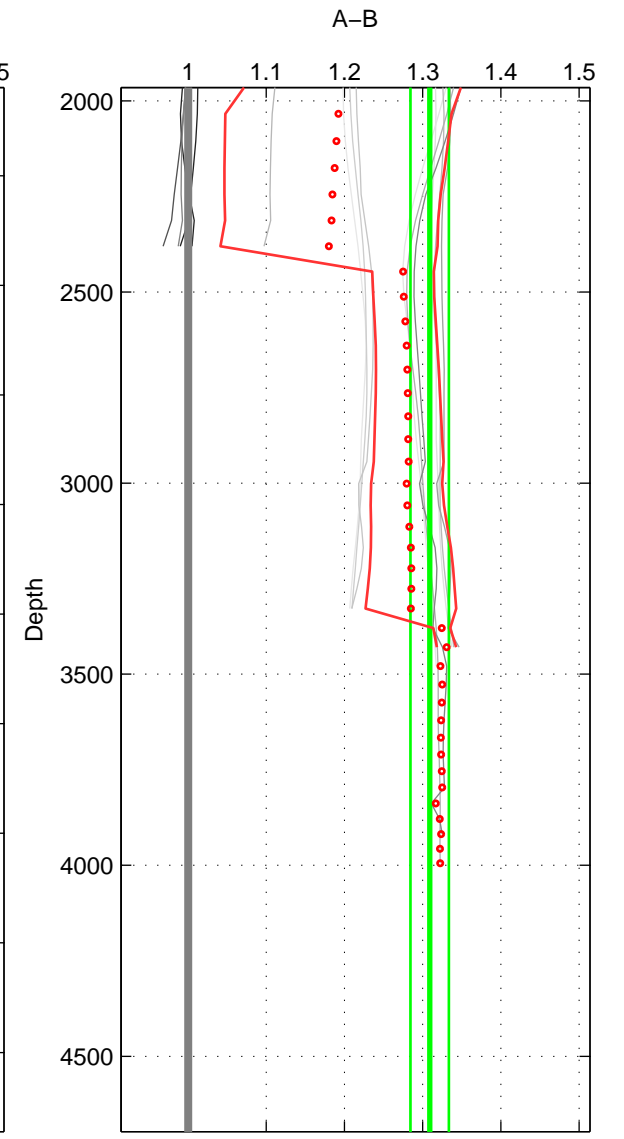

Cruise A (red). Date: Feb 1990 Cruisename: 138-06MT19900123  
 Cruise B (blue). Date: Mar 2006 Cruisename: 247-33LG20060321

\*\*\* "Favourite" values are means of spaces 1 2.

	Offset	O.StDev	Ratio	R.Stdev	Rating
SIGMA:	7.161	1.096	1.284	0.054	4
THETA:	7.167	1.109	1.284	0.054	4
DEPTH:	7.755	0.465	1.309	0.025	3
FAV.:	7.164	1.103	1.284	0.054	4

Profiles of A: 5  
 Profiles of B: 9  
 Diff profs : 16  
 WMoffset (A-B): 7.1606  
 WMoffset stdev: 1.0965  
 WMratio (A/B): 1.2836  
 WMratio stdev: 0.053637

Quality (1-5): 4

Profiles of A: 5  
 Profiles of B: 9  
 Diff profs : 17  
 WMoffset (A-B): 7.1671  
 WMoffset stdev: 1.1089  
 WMratio (A/B): 1.2841  
 WMratio stdev: 0.054285

Quality (1-5): 4

Profiles of A: 5  
 Profiles of B: 9  
 Diff profs : 17  
 WMoffset (A-B): 7.7554  
 WMoffset stdev: 0.4655  
 WMratio (A/B): 1.3089  
 WMratio stdev: 0.024622

Quality (1-5): 3