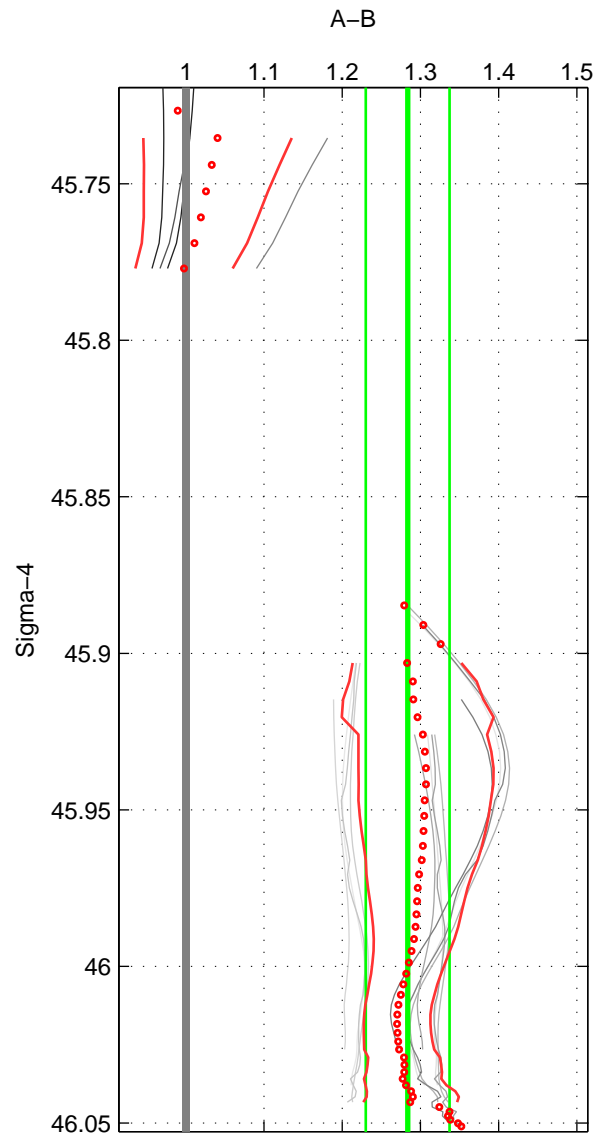

Cruise A (red). Date: Feb 1990 Cruisename: 138-06MT19900123  
 Cruise B (blue). Date: Mar 2006 Cruisename: 247-33LG20060321

\*\*\* "Favourite" values are means of spaces 1 2.

	Offset	O.StDev	Ratio	R.Stdev	Rating
SIGMA:	7.161	1.096	1.284	0.054	4
THETA:	7.167	1.109	1.284	0.054	4
DEPTH:	7.755	0.465	1.309	0.025	3
FAV.:	7.164	1.103	1.284	0.054	4

Profiles of A: 5  
 Profiles of B: 9  
 Diff profs : 16  
 WMoffset (A-B): 7.1606  
 WMoffset stdev: 1.0965  
 WMratio (A/B): 1.2836  
 WMratio stdev: 0.053637

Quality (1-5): 4

Profiles of A: 5  
 Profiles of B: 9  
 Diff profs : 17  
 WMoffset (A-B): 7.1671  
 WMoffset stdev: 1.1089  
 WMratio (A/B): 1.2841  
 WMratio stdev: 0.054285

Quality (1-5): 4

Profiles of A: 5  
 Profiles of B: 9  
 Diff profs : 17  
 WMoffset (A-B): 7.7554  
 WMoffset stdev: 0.4655  
 WMratio (A/B): 1.3089  
 WMratio stdev: 0.024622

Quality (1-5): 3