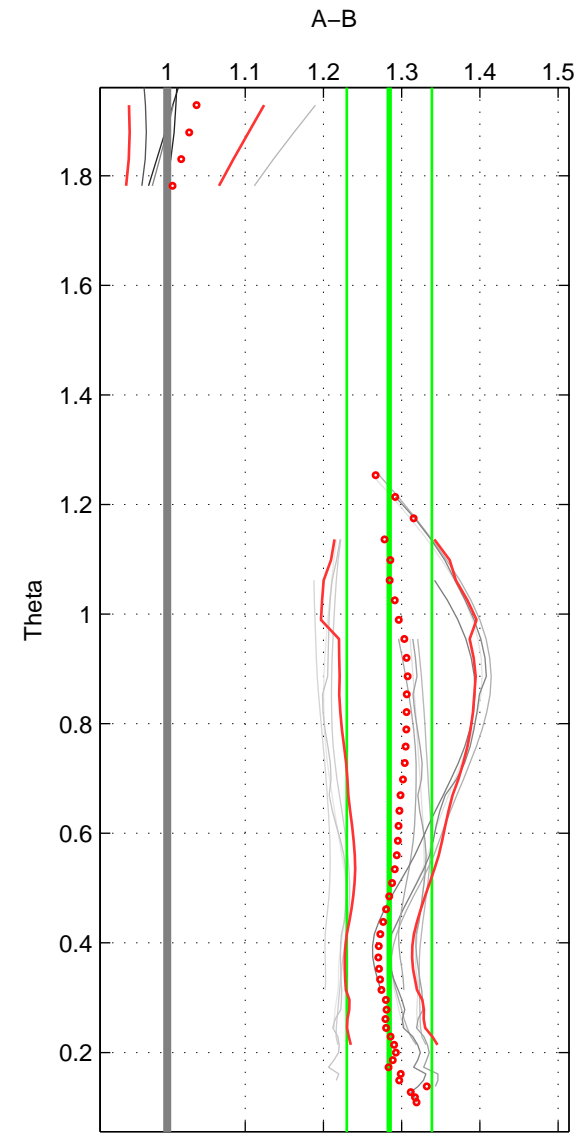

Cruise A (red). Date: Feb 1990 Cruisename: 138-06MT19900123  
 Cruise B (blue). Date: Mar 2006 Cruisename: 247-33LG20060321

\*\*\* "Favourite" values are means of spaces 1 2.

	Offset	O.StDev	Ratio	R.Stdev	Rating
SIGMA:	7.161	1.096	1.284	0.054	4
THETA:	7.167	1.109	1.284	0.054	4
DEPTH:	7.755	0.465	1.309	0.025	3
FAV.:	7.164	1.103	1.284	0.054	4

Profiles of A: 5  
 Profiles of B: 9  
 Diff profs : 16  
 WMoffset (A-B): 7.1606  
 WMoffset stdev: 1.0965  
 WMratio (A/B): 1.2836  
 WMratio stdev: 0.053637

Quality (1-5): 4

Profiles of A: 5  
 Profiles of B: 9  
 Diff profs : 17  
 WMoffset (A-B): 7.1671  
 WMoffset stdev: 1.1089  
 WMratio (A/B): 1.2841  
 WMratio stdev: 0.054285

Quality (1-5): 4

Profiles of A: 5  
 Profiles of B: 9  
 Diff profs : 17  
 WMoffset (A-B): 7.7554  
 WMoffset stdev: 0.4655  
 WMratio (A/B): 1.3089  
 WMratio stdev: 0.024622

Quality (1-5): 3