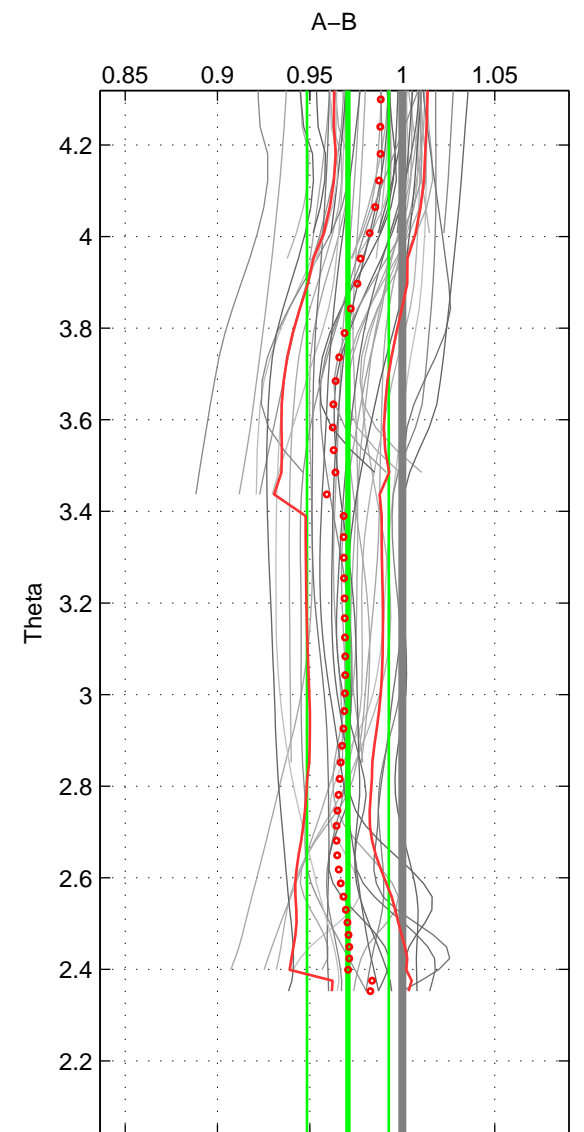

Cruise A (red). Date: May 1993 Cruisename: 204-29CS19930510

Cruise B (blue). Date: Jun 2004 Cruisename: 275-35TH20040604

*** "Favourite" values are means of spaces 1 2.

	Offset	O.StDev	Ratio	R.Stdev	Rating
SIGMA:	-0.838	0.517	0.958	0.025	5
THETA:	-0.598	0.462	0.971	0.022	5
DEPTH:	-0.470	0.529	0.977	0.026	4
FAV. :	-0.718	0.489	0.964	0.023	5

Profiles of A: 7
 Profiles of B: 9
 Diff profs : 48
 WMoffset (A-B): -0.83768
 WMoffset stdev: 0.51681
 WMratio (A/B): 0.95848
 WMratio stdev: 0.024626

Quality (1-5): 5

Profiles of A: 7
 Profiles of B: 9
 Diff profs : 48
 WMoffset (A-B): -0.59843
 WMoffset stdev: 0.46153
 WMratio (A/B): 0.9705
 WMratio stdev: 0.022129

Quality (1-5): 5

Profiles of A: 14
 Profiles of B: 9
 Diff profs : 100
 WMoffset (A-B): -0.46952
 WMoffset stdev: 0.52883
 WMratio (A/B): 0.97689
 WMratio stdev: 0.025908

Quality (1-5): 4