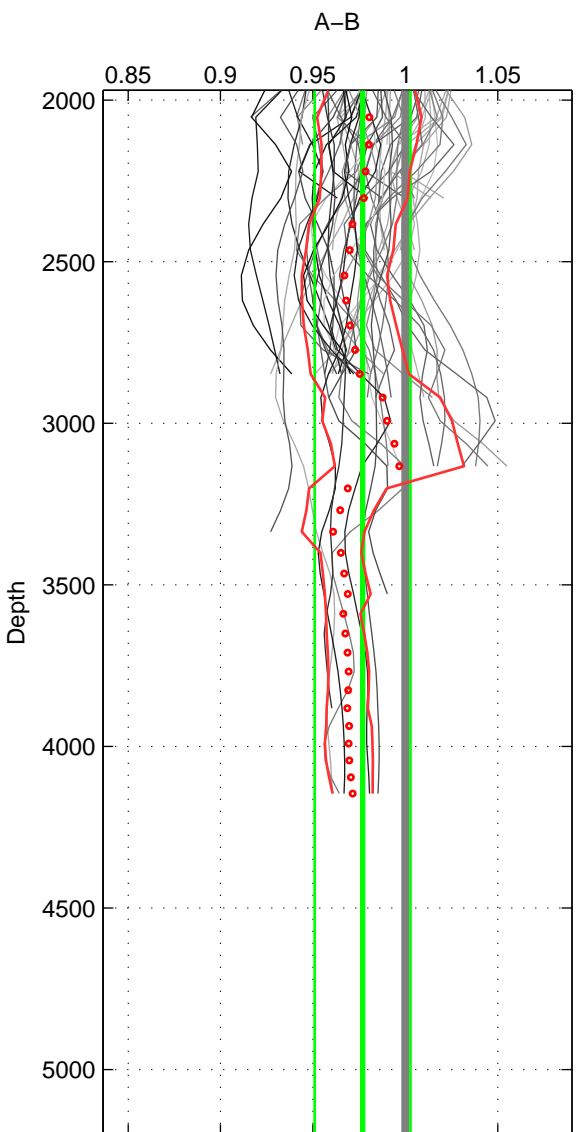

Cruise A (red). Date: May 1993 Cruisename: 204-29CS19930510

Cruise B (blue). Date: Jun 2004 Cruisename: 275-35TH20040604

*** "Favourite" values are means of spaces 1 2.

	Offset	O.StDev	Ratio	R.Stdev	Rating
SIGMA:	-0.838	0.517	0.958	0.025	5
THETA:	-0.598	0.462	0.971	0.022	5
DEPTH:	-0.470	0.529	0.977	0.026	4
FAV. :	-0.718	0.489	0.964	0.023	5

Profiles of A: 7
 Profiles of B: 9
 Diff profs : 48
 WMoffset (A-B): -0.83768
 WMoffset stdev: 0.51681
 WMratio (A/B): 0.95848
 WMratio stdev: 0.024626

Quality (1-5): 5

Profiles of A: 7
 Profiles of B: 9
 Diff profs : 48
 WMoffset (A-B): -0.59843
 WMoffset stdev: 0.46153
 WMratio (A/B): 0.9705
 WMratio stdev: 0.022129

Quality (1-5): 5

Profiles of A: 14
 Profiles of B: 9
 Diff profs : 100
 WMoffset (A-B): -0.46952
 WMoffset stdev: 0.52883
 WMratio (A/B): 0.97689
 WMratio stdev: 0.025908

Quality (1-5): 4