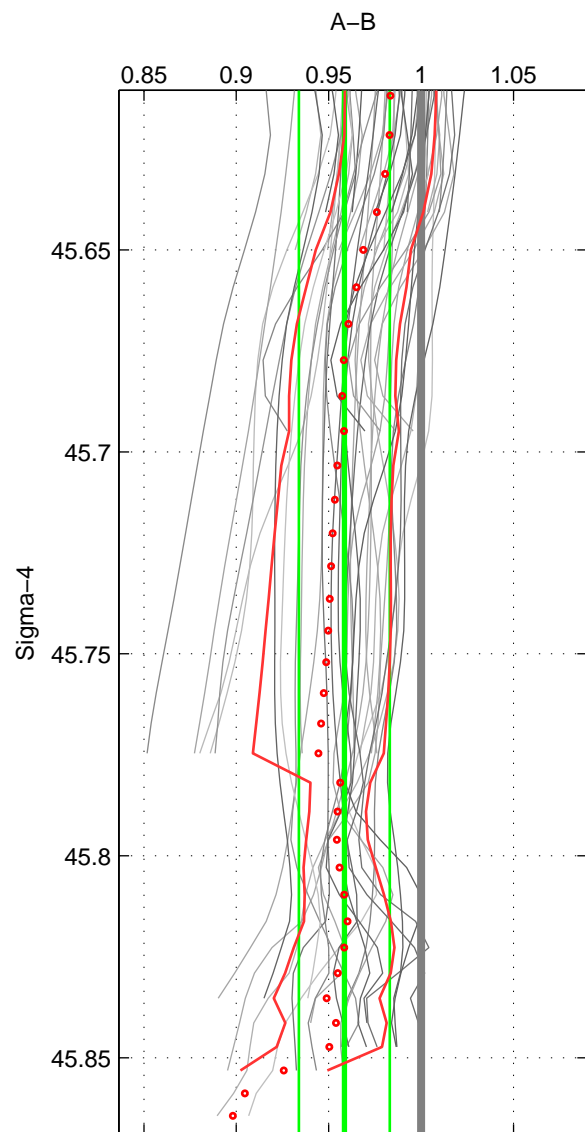

Cruise A (red). Date: May 1993 Cruisename: 204-29CS19930510

Cruise B (blue). Date: Jun 2004 Cruisename: 275-35TH20040604

*** "Favourite" values are means of spaces 1 2.

	Offset	O.StDev	Ratio	R.Stdev	Rating
SIGMA:	-0.838	0.517	0.958	0.025	5
THETA:	-0.598	0.462	0.971	0.022	5
DEPTH:	-0.470	0.529	0.977	0.026	4
FAV. :	-0.718	0.489	0.964	0.023	5

Profiles of A: 7
 Profiles of B: 9
 Diff profs : 48
 WMoffset (A-B): -0.83768
 WMoffset stdev: 0.51681
 WMratio (A/B): 0.95848
 WMratio stdev: 0.024626

Quality (1-5): 5

Profiles of A: 7
 Profiles of B: 9
 Diff profs : 48
 WMoffset (A-B): -0.59843
 WMoffset stdev: 0.46153
 WMratio (A/B): 0.9705
 WMratio stdev: 0.022129

Quality (1-5): 5

Profiles of A: 14
 Profiles of B: 9
 Diff profs : 100
 WMoffset (A-B): -0.46952
 WMoffset stdev: 0.52883
 WMratio (A/B): 0.97689
 WMratio stdev: 0.025908

Quality (1-5): 4