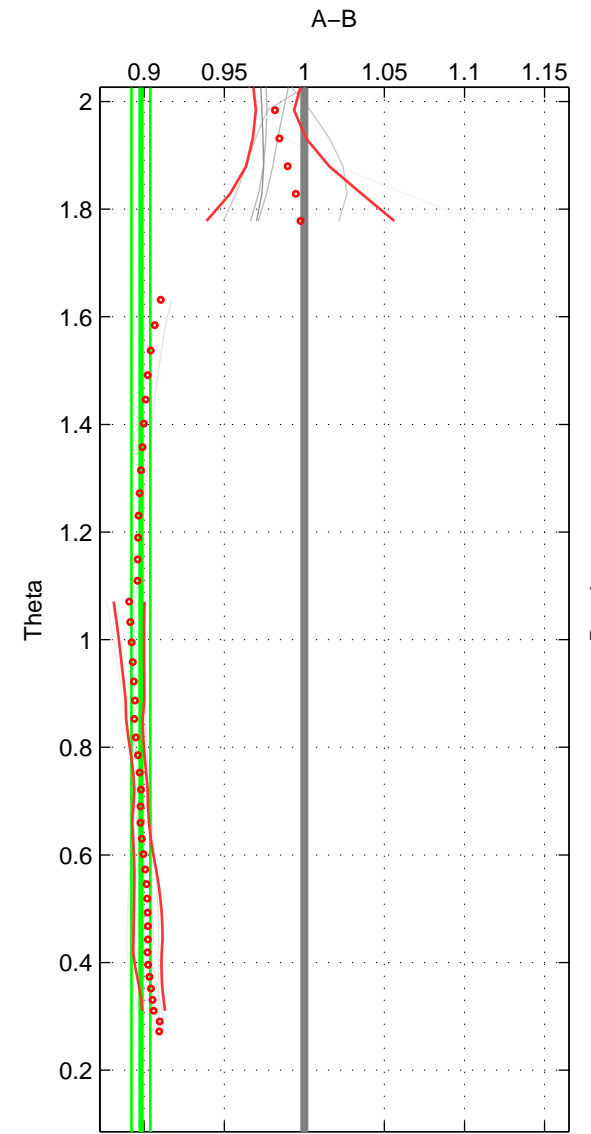

Cruise A (red). Date: Feb 1990 Cruisename: 138-06MT19900123  
 Cruise B (blue). Date: Sep 2009 Cruisename: 248-33LG20090916

\*\*\* "Favourite" values are means of spaces 1 2.

	Offset	O.StDev	Ratio	R.Stdev	Rating
SIGMA:	NaN	NaN	NaN	NaN	4
THETA:	-3.682	0.213	0.898	0.006	4
DEPTH:	-0.350	0.146	0.991	0.005	3
FAV.:	-3.682	0.213	0.898	0.006	4

Profiles of A: 5  
 Profiles of B: 6  
 Diff profs : 6  
 WMoffset (A-B): NaN  
 WMoffset stdev: NaN  
 WMratio (A/B): NaN  
 WMratio stdev: NaN

Quality (1-5): 4

Profiles of A: 5  
 Profiles of B: 7  
 Diff profs : 10  
 WMoffset (A-B): -3.6821  
 WMoffset stdev: 0.21327  
 WMratio (A/B): 0.89797  
 WMratio stdev: 0.0059098

Quality (1-5): 4

Profiles of A: 5  
 Profiles of B: 6  
 Diff profs : 6  
 WMoffset (A-B): -0.34984  
 WMoffset stdev: 0.14575  
 WMratio (A/B): 0.99129  
 WMratio stdev: 0.0053735

Quality (1-5): 3

Please note that statistics are bad.