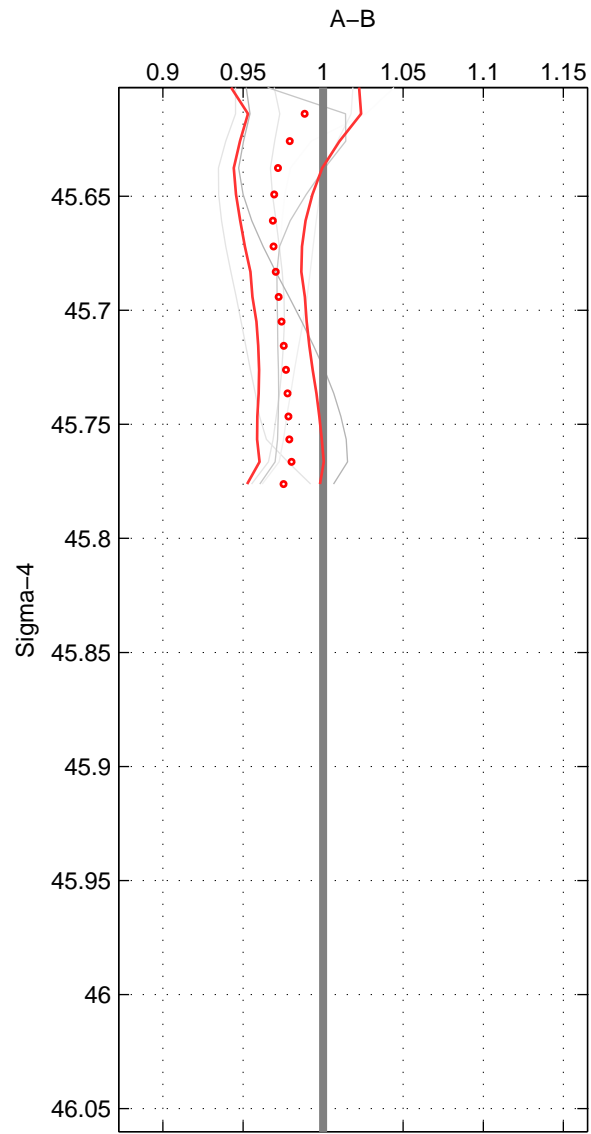

Cruise A (red). Date: Feb 1990 Cruisename: 138-06MT19900123  
 Cruise B (blue). Date: Sep 2009 Cruisename: 248-33LG20090916

\*\*\* "Favourite" values are means of spaces 1 2.

	Offset	O.StDev	Ratio	R.Stdev	Rating
SIGMA:	NaN	NaN	NaN	NaN	4
THETA:	-3.682	0.213	0.898	0.006	4
DEPTH:	-0.350	0.146	0.991	0.005	3
FAV.:	-3.682	0.213	0.898	0.006	4

Profiles of A: 5  
 Profiles of B: 6  
 Diff profs : 6  
 WMoffset (A-B): NaN  
 WMoffset stdev: NaN  
 WMratio (A/B): NaN  
 WMratio stdev: NaN

Quality (1-5): 4

Profiles of A: 5  
 Profiles of B: 7  
 Diff profs : 10  
 WMoffset (A-B): -3.6821  
 WMoffset stdev: 0.21327  
 WMratio (A/B): 0.89797  
 WMratio stdev: 0.0059098

Quality (1-5): 4

Profiles of A: 5  
 Profiles of B: 6  
 Diff profs : 6  
 WMoffset (A-B): -0.34984  
 WMoffset stdev: 0.14575  
 WMratio (A/B): 0.99129  
 WMratio stdev: 0.0053735

Quality (1-5): 3

Please note that statistics are bad.