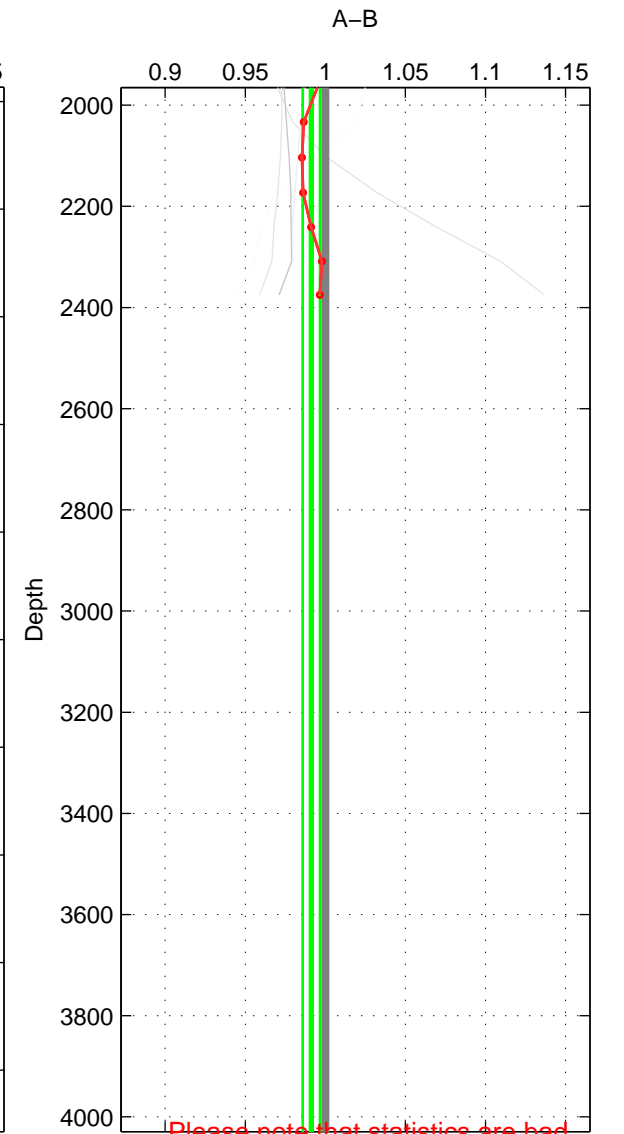

Cruise A (red). Date: Feb 1990 Cruisename: 138-06MT19900123  
 Cruise B (blue). Date: Sep 2009 Cruisename: 248-33LG20090916

\*\*\* "Favourite" values are means of spaces 1 2.

	Offset	O.StDev	Ratio	R.Stdev	Rating
SIGMA:	NaN	NaN	NaN	NaN	4
THETA:	-3.682	0.213	0.898	0.006	4
DEPTH:	-0.350	0.146	0.991	0.005	3
FAV.:	-3.682	0.213	0.898	0.006	4

Profiles of A: 5  
 Profiles of B: 6  
 Diff profs : 6  
 WMoffset (A-B): NaN  
 WMoffset stdev: NaN  
 WMratio (A/B): NaN  
 WMratio stdev: NaN

Quality (1-5): 4

Profiles of A: 5  
 Profiles of B: 7  
 Diff profs : 10  
 WMoffset (A-B): -3.6821  
 WMoffset stdev: 0.21327  
 WMratio (A/B): 0.89797  
 WMratio stdev: 0.0059098

Quality (1-5): 4

Profiles of A: 5  
 Profiles of B: 6  
 Diff profs : 6  
 WMoffset (A-B): -0.34984  
 WMoffset stdev: 0.14575  
 WMratio (A/B): 0.99129  
 WMratio stdev: 0.0053735

Quality (1-5): 3

Please note that statistics are bad.