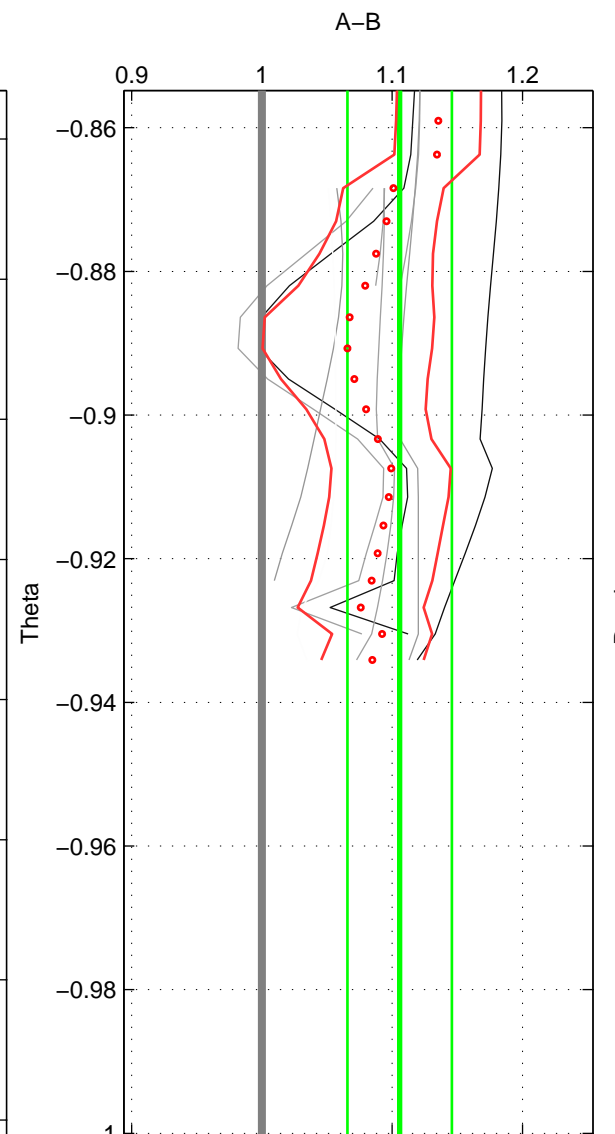

Cruise A (red). Date: Sep 1993 Cruisename: 3-06AQ19930806

Cruise B (blue). Date: Sep 1980 Cruisename: 111-77YM19800811

*** "Favourite" values are means of spaces 1 2 3.

	Offset	O.StDev	Ratio	R.Stdev	Rating
SIGMA:	1.497	0.396	1.120	0.037	2
THETA:	1.330	0.446	1.106	0.040	2
DEPTH:	1.341	0.381	1.106	0.034	2
FAV.:	1.389	0.408	1.111	0.037	2

Profiles of A: 5
 Profiles of B: 3
 Diff profs : 8
 WMoffset (A-B): 1.4974
 WMoffset stdev: 0.39644
 WMratio (A/B): 1.1203
 WMratio stdev: 0.036716

Quality (1-5): 2

Profiles of A: 5
 Profiles of B: 3
 Diff profs : 9
 WMoffset (A-B): 1.3297
 WMoffset stdev: 0.4463
 WMratio (A/B): 1.1057
 WMratio stdev: 0.040102

Quality (1-5): 2

Profiles of A: 5
 Profiles of B: 3
 Diff profs : 8
 WMoffset (A-B): 1.341
 WMoffset stdev: 0.38116
 WMratio (A/B): 1.1062
 WMratio stdev: 0.033914

Quality (1-5): 2