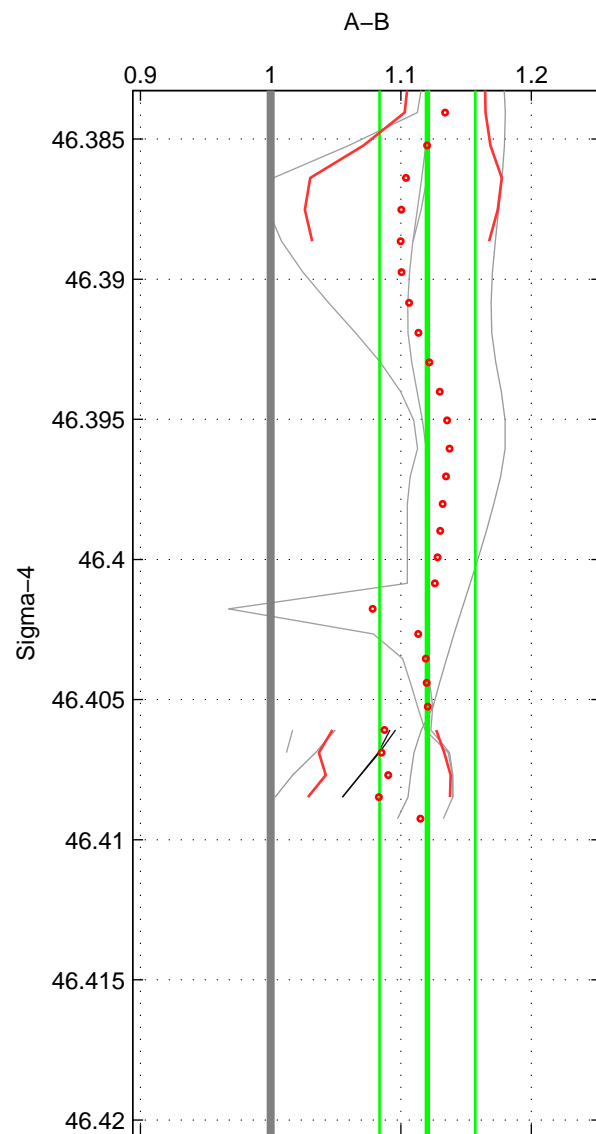

Cruise A (red). Date: Sep 1993 Cruisename: 3-06AQ19930806

Cruise B (blue). Date: Sep 1980 Cruisename: 111-77YM19800811

*** "Favourite" values are means of spaces 1 2 3.

	Offset	O.StDev	Ratio	R.Stdev	Rating
SIGMA:	1.497	0.396	1.120	0.037	2
THETA:	1.330	0.446	1.106	0.040	2
DEPTH:	1.341	0.381	1.106	0.034	2
FAV.:	1.389	0.408	1.111	0.037	2

Profiles of A: 5
 Profiles of B: 3
 Diff profs : 8
 WMoffset (A-B): 1.4974
 WMoffset stdev: 0.39644
 WMratio (A/B): 1.1203
 WMratio stdev: 0.036716

Quality (1-5): 2

Profiles of A: 5
 Profiles of B: 3
 Diff profs : 9
 WMoffset (A-B): 1.3297
 WMoffset stdev: 0.4463
 WMratio (A/B): 1.1057
 WMratio stdev: 0.040102

Quality (1-5): 2

Profiles of A: 5
 Profiles of B: 3
 Diff profs : 8
 WMoffset (A-B): 1.341
 WMoffset stdev: 0.38116
 WMratio (A/B): 1.1062
 WMratio stdev: 0.033914

Quality (1-5): 2