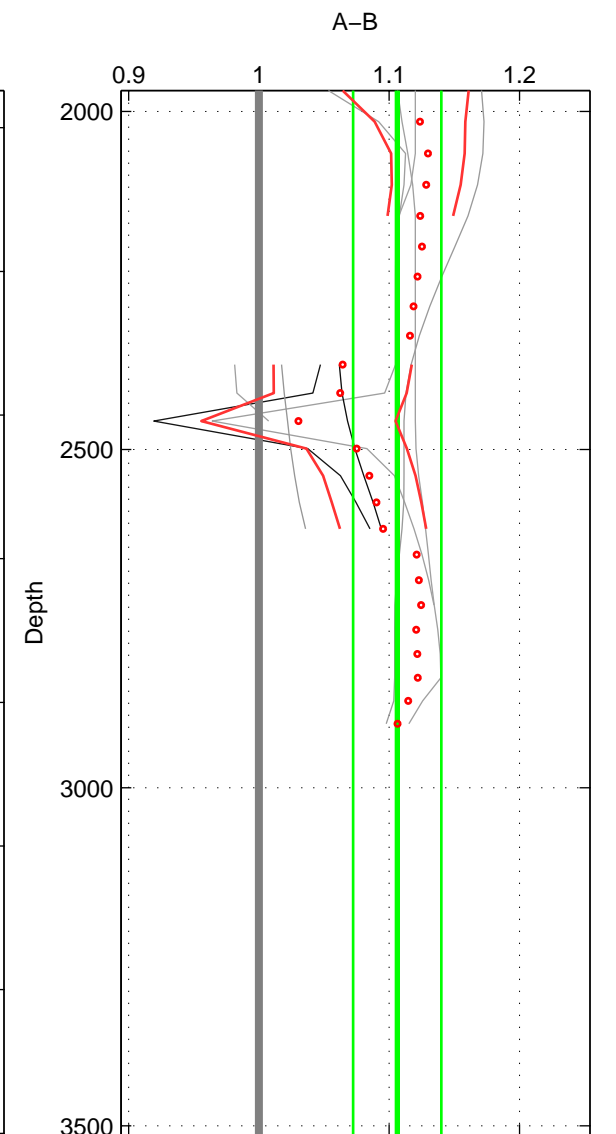

Cruise A (red). Date: Sep 1993 Cruisename: 3-06AQ19930806

Cruise B (blue). Date: Sep 1980 Cruisename: 111-77YM19800811

*** "Favourite" values are means of spaces 1 2 3.

	Offset	O.StDev	Ratio	R.Stdev	Rating
SIGMA:	1.497	0.396	1.120	0.037	2
THETA:	1.330	0.446	1.106	0.040	2
DEPTH:	1.341	0.381	1.106	0.034	2
FAV.:	1.389	0.408	1.111	0.037	2

Profiles of A: 5
 Profiles of B: 3
 Diff profs : 8
 WMoffset (A-B): 1.4974
 WMoffset stdev: 0.39644
 WMratio (A/B): 1.1203
 WMratio stdev: 0.036716

Quality (1-5): 2

Profiles of A: 5
 Profiles of B: 3
 Diff profs : 9
 WMoffset (A-B): 1.3297
 WMoffset stdev: 0.4463
 WMratio (A/B): 1.1057
 WMratio stdev: 0.040102

Quality (1-5): 2

Profiles of A: 5
 Profiles of B: 3
 Diff profs : 8
 WMoffset (A-B): 1.341
 WMoffset stdev: 0.38116
 WMratio (A/B): 1.1062
 WMratio stdev: 0.033914

Quality (1-5): 2