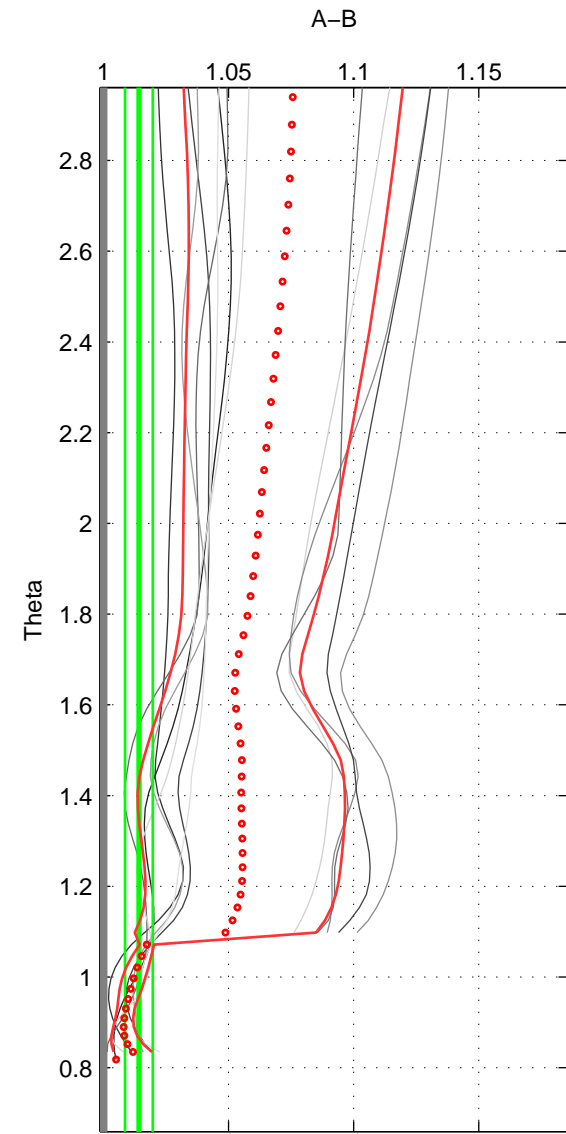

Cruise A (red). Date: Feb 2009 Cruisename: 399-09SS20090203  
 Cruise B (blue). Date: Apr 1992 Cruisename: 512-33MW19920227

\*\*\* "Favourite" values are those of space 2.

	Offset	O.StDev	Ratio	R.Stdev	Rating
SIGMA:	3.363	0.382	1.099	0.011	4
THETA:	0.486	0.188	1.014	0.006	5
DEPTH:	3.182	0.359	1.095	0.011	4
FAV.:	0.486	0.188	1.014	0.006	5

Profiles of A: 19  
 Profiles of B: 3  
 Diff profs: 9  
 WMoffset (A-B): 3.3632  
 WMoffset stdev: 0.38198  
 WMratio (A/B): 1.0993  
 WMratio stdev: 0.011283

Quality (1-5): 4

Profiles of A: 19  
 Profiles of B: 3  
 Diff profs: 12  
 WMoffset (A-B): 0.48632  
 WMoffset stdev: 0.18773  
 WMratio (A/B): 1.0142  
 WMratio stdev: 0.0055142

Quality (1-5): 5

Profiles of A: 19  
 Profiles of B: 3  
 Diff profs: 11  
 WMoffset (A-B): 3.1818  
 WMoffset stdev: 0.35933  
 WMratio (A/B): 1.0946  
 WMratio stdev: 0.010675

Quality (1-5): 4