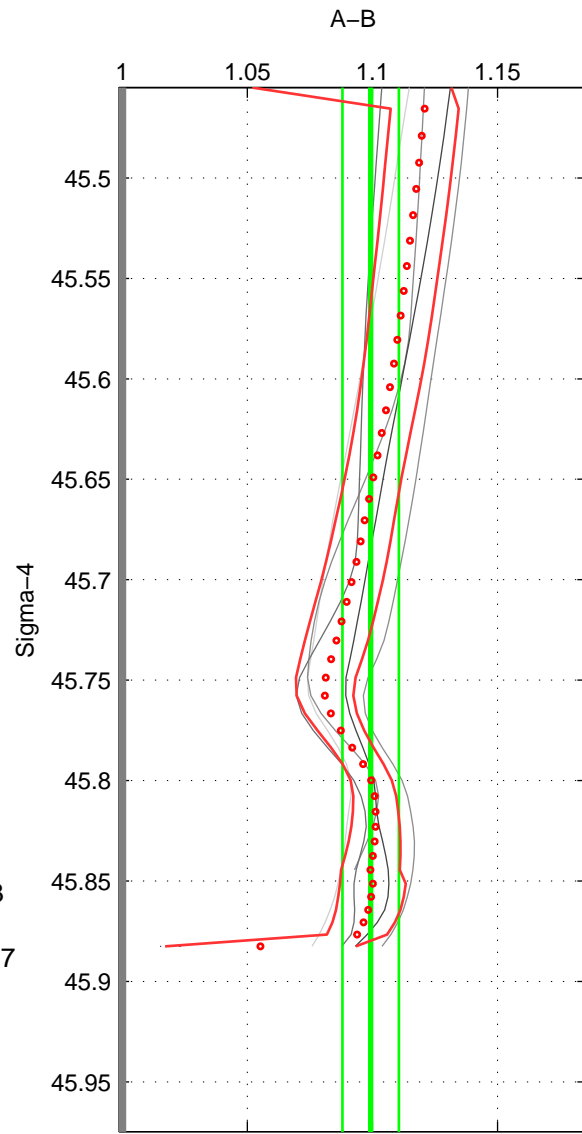

Cruise A (red). Date: Feb 2009 Cruisename: 399-09SS20090203  
 Cruise B (blue). Date: Apr 1992 Cruisename: 512-33MW19920227

\*\*\* "Favourite" values are those of space 2.

	Offset	O.StDev	Ratio	R.Stdev	Rating
SIGMA:	3.363	0.382	1.099	0.011	4
THETA:	0.486	0.188	1.014	0.006	5
DEPTH:	3.182	0.359	1.095	0.011	4
FAV.:	0.486	0.188	1.014	0.006	5

Profiles of A: 19  
 Profiles of B: 3  
 Diff profs: 9  
 WMoffset (A-B): 3.3632  
 WMoffset stdev: 0.38198  
 WMratio (A/B): 1.0993  
 WMratio stdev: 0.011283

Quality (1-5): 4

Profiles of A: 19  
 Profiles of B: 3  
 Diff profs: 12  
 WMoffset (A-B): 0.48632  
 WMoffset stdev: 0.18773  
 WMratio (A/B): 1.0142  
 WMratio stdev: 0.0055142

Quality (1-5): 5

Profiles of A: 19  
 Profiles of B: 3  
 Diff profs: 11  
 WMoffset (A-B): 3.1818  
 WMoffset stdev: 0.35933  
 WMratio (A/B): 1.0946  
 WMratio stdev: 0.010675

Quality (1-5): 4