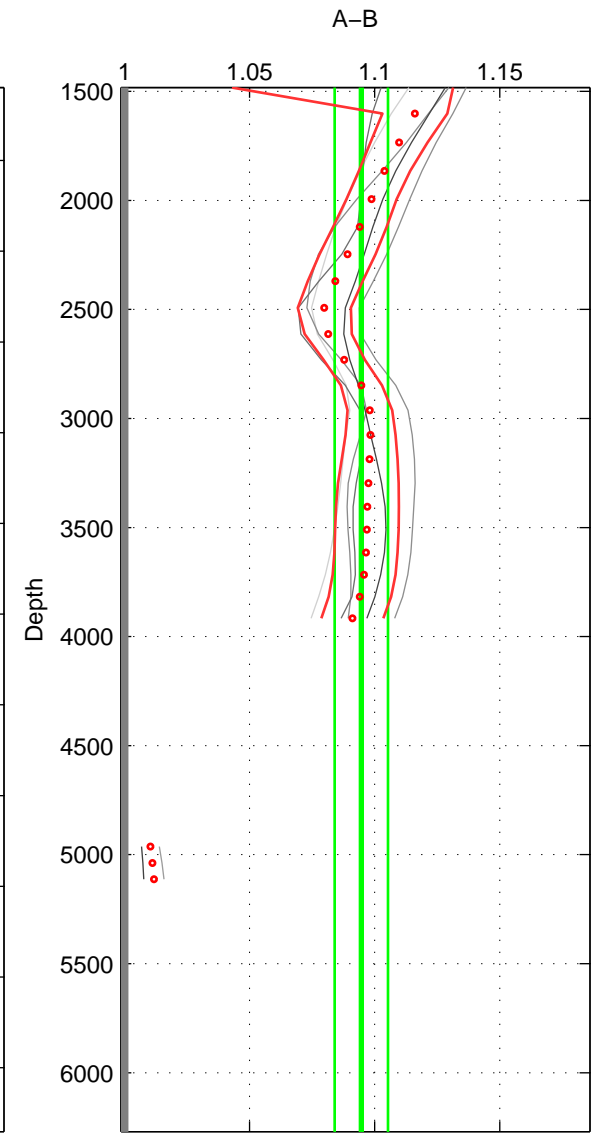

Cruise A (red). Date: Feb 2009 Cruisename: 399-09SS20090203  
 Cruise B (blue). Date: Apr 1992 Cruisename: 512-33MW19920227

\*\*\* "Favourite" values are those of space 2.

	Offset	O.StDev	Ratio	R.Stdev	Rating
SIGMA:	3.363	0.382	1.099	0.011	4
THETA:	0.486	0.188	1.014	0.006	5
DEPTH:	3.182	0.359	1.095	0.011	4
FAV.:	0.486	0.188	1.014	0.006	5

Profiles of A: 19  
 Profiles of B: 3  
 Diff profs: 9  
 WMoffset (A-B): 3.3632  
 WMoffset stdev: 0.38198  
 WMratio (A/B): 1.0993  
 WMratio stdev: 0.011283

Quality (1-5): 4

Profiles of A: 19  
 Profiles of B: 3  
 Diff profs: 12  
 WMoffset (A-B): 0.48632  
 WMoffset stdev: 0.18773  
 WMratio (A/B): 1.0142  
 WMratio stdev: 0.0055142

Quality (1-5): 5

Profiles of A: 19  
 Profiles of B: 3  
 Diff profs: 11  
 WMoffset (A-B): 3.1818  
 WMoffset stdev: 0.35933  
 WMratio (A/B): 1.0946  
 WMratio stdev: 0.010675

Quality (1-5): 4