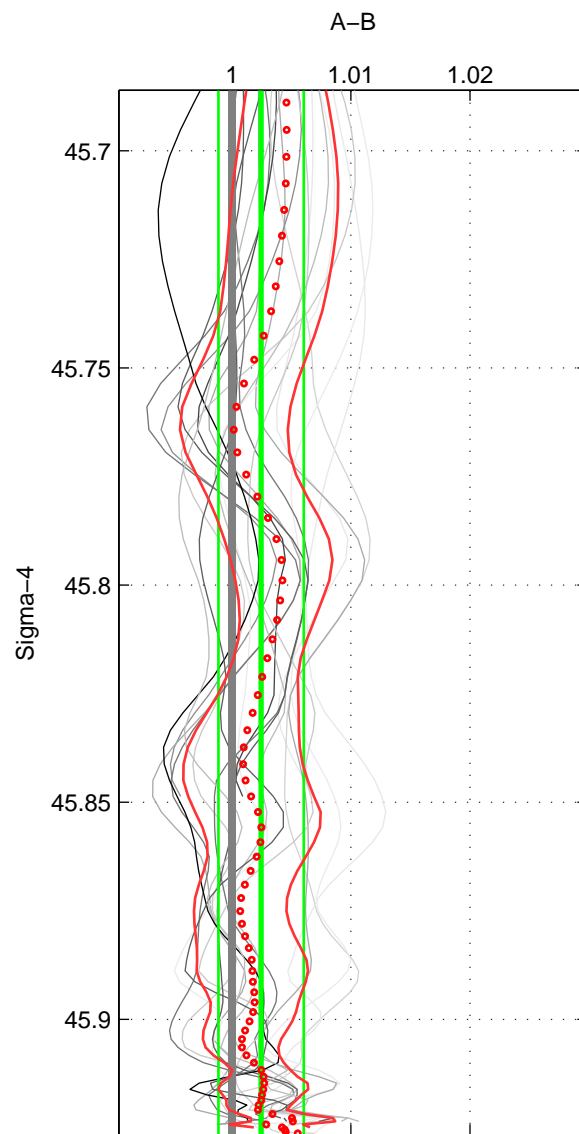

Cruise A (red). Date: Mar 1995 Cruisename: 348-316N19950310

Cruise B (blue). Date: Dec 1995 Cruisename: 354-316N19951202

*** "Favourite" values are means of spaces 1 2 3.

	Offset	O.StDev	Ratio	R.Stdev	Rating
SIGMA:	0.083	0.121	1.002	0.004	5
THETA:	0.107	0.128	1.003	0.004	5
DEPTH:	0.127	0.068	1.004	0.002	5
FAV.:	0.106	0.106	1.003	0.003	5

Profiles of A: 4
 Profiles of B: 5
 Diff profs : 18
 WMoffset (A-B): 0.082906
 WMoffset stdev: 0.12123
 WMratio (A/B): 1.0025
 WMratio stdev: 0.0035867

Quality (1-5): 5

Profiles of A: 4
 Profiles of B: 5
 Diff profs : 18
 WMoffset (A-B): 0.10735
 WMoffset stdev: 0.12812
 WMratio (A/B): 1.0032
 WMratio stdev: 0.0037929

Quality (1-5): 5

Profiles of A: 7
 Profiles of B: 5
 Diff profs : 31
 WMoffset (A-B): 0.12715
 WMoffset stdev: 0.068106
 WMratio (A/B): 1.0038
 WMratio stdev: 0.0020521

Quality (1-5): 5