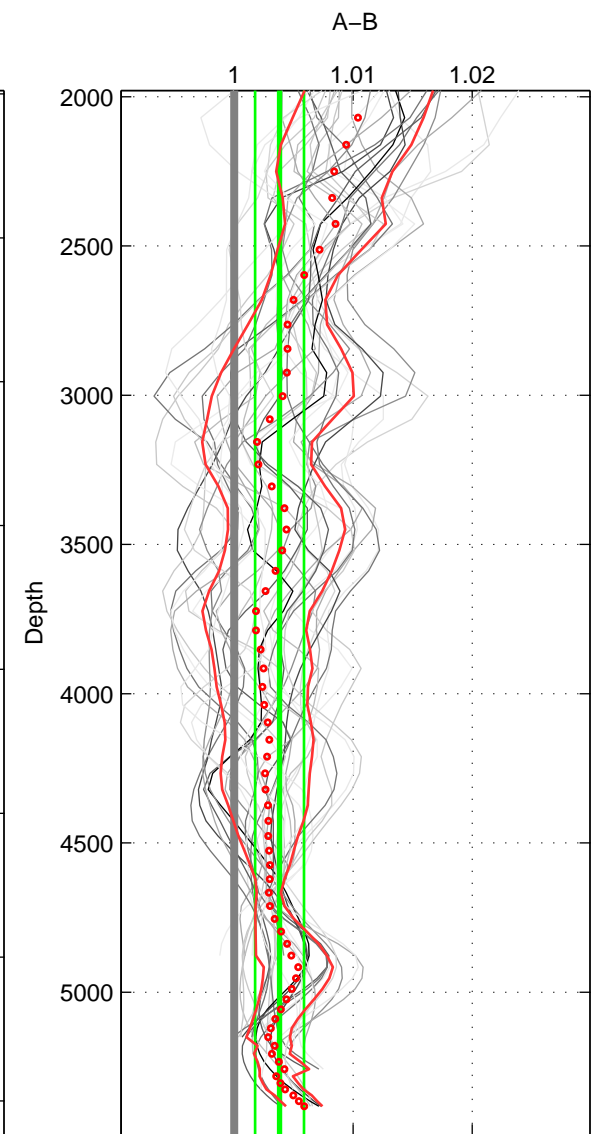

Cruise A (red). Date: Mar 1995 Cruisename: 348-316N19950310

Cruise B (blue). Date: Dec 1995 Cruisename: 354-316N19951202

*** "Favourite" values are means of spaces 1 2 3.

	Offset	O.StDev	Ratio	R.Stdev	Rating
SIGMA:	0.083	0.121	1.002	0.004	5
THETA:	0.107	0.128	1.003	0.004	5
DEPTH:	0.127	0.068	1.004	0.002	5
FAV.:	0.106	0.106	1.003	0.003	5

Profiles of A: 4
 Profiles of B: 5
 Diff profs : 18
 WMoffset (A-B): 0.082906
 WMoffset stdev: 0.12123
 WMratio (A/B): 1.0025
 WMratio stdev: 0.0035867

Quality (1-5): 5

Profiles of A: 4
 Profiles of B: 5
 Diff profs : 18
 WMoffset (A-B): 0.10735
 WMoffset stdev: 0.12812
 WMratio (A/B): 1.0032
 WMratio stdev: 0.0037929

Quality (1-5): 5

Profiles of A: 7
 Profiles of B: 5
 Diff profs : 31
 WMoffset (A-B): 0.12715
 WMoffset stdev: 0.068106
 WMratio (A/B): 1.0038
 WMratio stdev: 0.0020521

Quality (1-5): 5