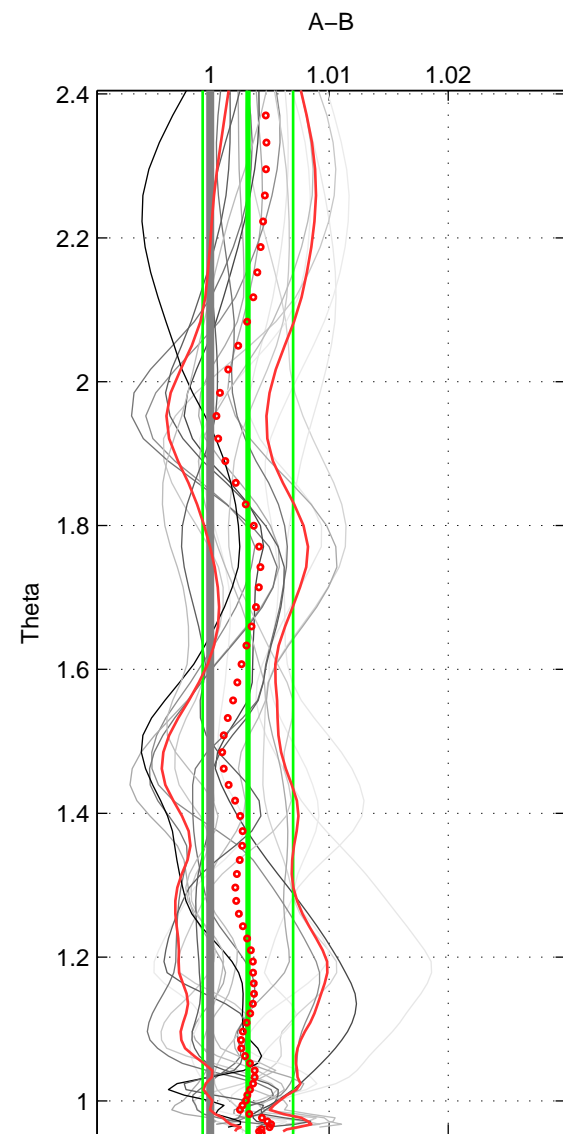

Cruise A (red). Date: Mar 1995 Cruisename: 348-316N19950310

Cruise B (blue). Date: Dec 1995 Cruisename: 354-316N19951202

*** "Favourite" values are means of spaces 1 2 3.

	Offset	O.StDev	Ratio	R.Stdev	Rating
SIGMA:	0.083	0.121	1.002	0.004	5
THETA:	0.107	0.128	1.003	0.004	5
DEPTH:	0.127	0.068	1.004	0.002	5
FAV.:	0.106	0.106	1.003	0.003	5

Profiles of A: 4
 Profiles of B: 5
 Diff profs : 18
 WMoffset (A-B): 0.082906
 WMoffset stdev: 0.12123
 WMratio (A/B): 1.0025
 WMratio stdev: 0.0035867

Quality (1-5): 5

Profiles of A: 4
 Profiles of B: 5
 Diff profs : 18
 WMoffset (A-B): 0.10735
 WMoffset stdev: 0.12812
 WMratio (A/B): 1.0032
 WMratio stdev: 0.0037929

Quality (1-5): 5

Profiles of A: 7
 Profiles of B: 5
 Diff profs : 31
 WMoffset (A-B): 0.12715
 WMoffset stdev: 0.068106
 WMratio (A/B): 1.0038
 WMratio stdev: 0.0020521

Quality (1-5): 5