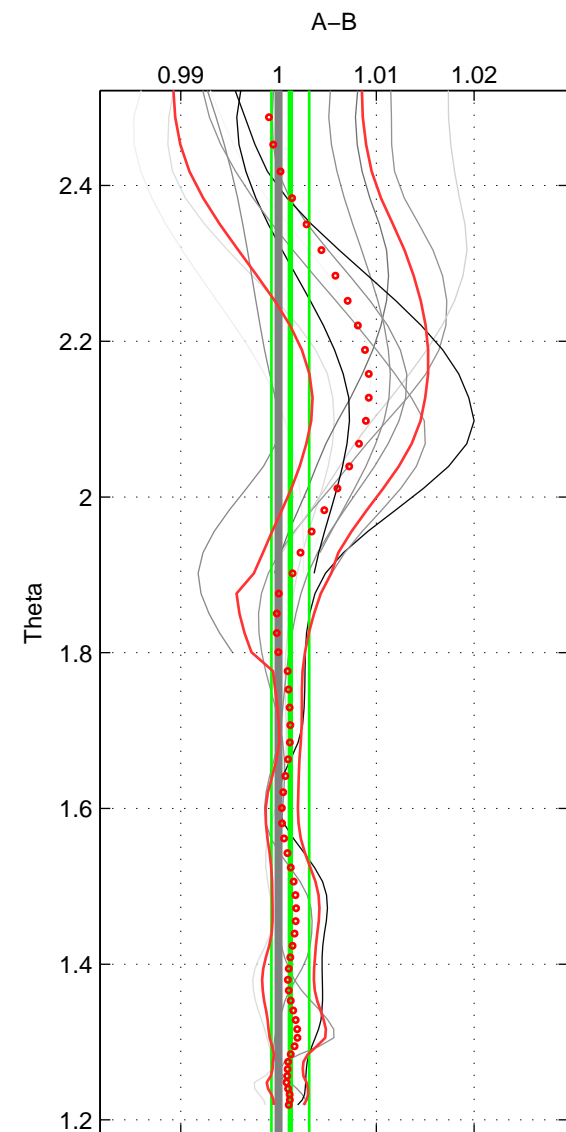

Cruise A (red). Date: Nov 1995 Cruisename: 625-49RY19951115

Cruise B (blue). Date: Jan 2005 Cruisename: 667-49UF20050118

*** "Favourite" values are means of spaces 1 2.

	Offset	O.StDev	Ratio	R.Stdev	Rating
SIGMA:	0.130	0.176	1.003	0.005	4
THETA:	0.044	0.071	1.001	0.002	4
DEPTH:	0.127	0.102	1.003	0.003	3
FAV.:	0.087	0.124	1.002	0.003	4

Profiles of A: 5
 Profiles of B: 4
 Diff profs : 12
 WMoffset (A-B): 0.13015
 WMoffset stdev: 0.1761
 WMratio (A/B): 1.0034
 WMratio stdev: 0.0045717

Quality (1-5): 4

Profiles of A: 5
 Profiles of B: 4
 Diff profs : 12
 WMoffset (A-B): 0.044281
 WMoffset stdev: 0.071447
 WMratio (A/B): 1.0012
 WMratio stdev: 0.0019365

Quality (1-5): 4

Profiles of A: 5
 Profiles of B: 4
 Diff profs : 12
 WMoffset (A-B): 0.12686
 WMoffset stdev: 0.1025
 WMratio (A/B): 1.0033
 WMratio stdev: 0.0026452

Quality (1-5): 3

Please note that statistics are bad.