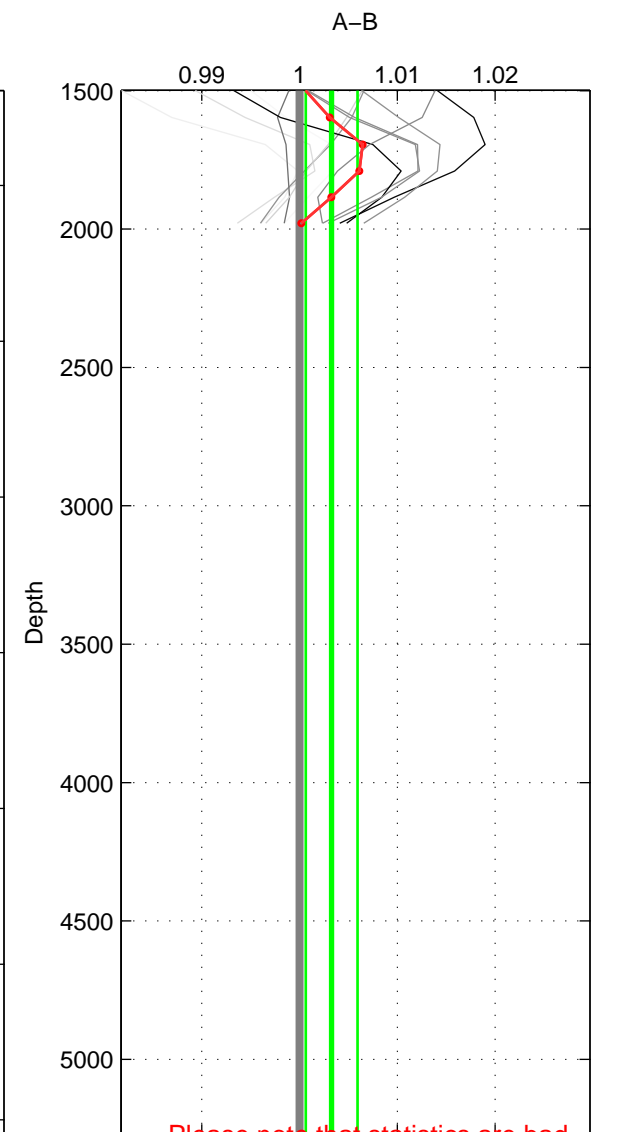

Cruise A (red). Date: Nov 1995 Cruisename: 625-49RY19951115

Cruise B (blue). Date: Jan 2005 Cruisename: 667-49UF20050118

*** "Favourite" values are means of spaces 1 2.

	Offset	O.StDev	Ratio	R.Stdev	Rating
SIGMA:	0.130	0.176	1.003	0.005	4
THETA:	0.044	0.071	1.001	0.002	4
DEPTH:	0.127	0.102	1.003	0.003	3
FAV.:	0.087	0.124	1.002	0.003	4

Profiles of A: 5
 Profiles of B: 4
 Diff profs : 12
 WMoffset (A-B): 0.13015
 WMoffset stdev: 0.1761
 WMratio (A/B): 1.0034
 WMratio stdev: 0.0045717

Quality (1-5): 4

Profiles of A: 5
 Profiles of B: 4
 Diff profs : 12
 WMoffset (A-B): 0.044281
 WMoffset stdev: 0.071447
 WMratio (A/B): 1.0012
 WMratio stdev: 0.0019365

Quality (1-5): 4

Profiles of A: 5
 Profiles of B: 4
 Diff profs : 12
 WMoffset (A-B): 0.12686
 WMoffset stdev: 0.1025
 WMratio (A/B): 1.0033
 WMratio stdev: 0.0026452

Quality (1-5): 3

Please note that statistics are bad.