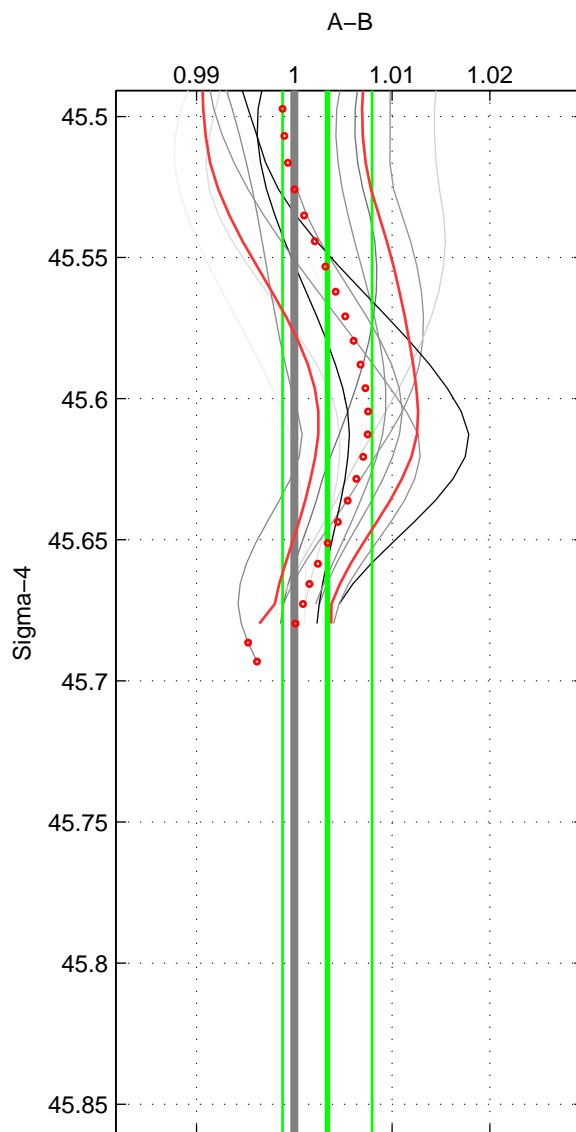

Cruise A (red). Date: Nov 1995 Cruisename: 625-49RY19951115

Cruise B (blue). Date: Jan 2005 Cruisename: 667-49UF20050118

*** "Favourite" values are means of spaces 1 2.

	Offset	O.StDev	Ratio	R.Stdev	Rating
SIGMA:	0.130	0.176	1.003	0.005	4
THETA:	0.044	0.071	1.001	0.002	4
DEPTH:	0.127	0.102	1.003	0.003	3
FAV.:	0.087	0.124	1.002	0.003	4

Profiles of A: 5
 Profiles of B: 4
 Diff profs : 12
 WMoffset (A-B): 0.13015
 WMoffset stdev: 0.1761
 WMratio (A/B): 1.0034
 WMratio stdev: 0.0045717

Quality (1-5): 4

Profiles of A: 5
 Profiles of B: 4
 Diff profs : 12
 WMoffset (A-B): 0.044281
 WMoffset stdev: 0.071447
 WMratio (A/B): 1.0012
 WMratio stdev: 0.0019365

Quality (1-5): 4

Profiles of A: 5
 Profiles of B: 4
 Diff profs : 12
 WMoffset (A-B): 0.12686
 WMoffset stdev: 0.1025
 WMratio (A/B): 1.0033
 WMratio stdev: 0.0026452

Quality (1-5): 3

Please note that statistics are bad.