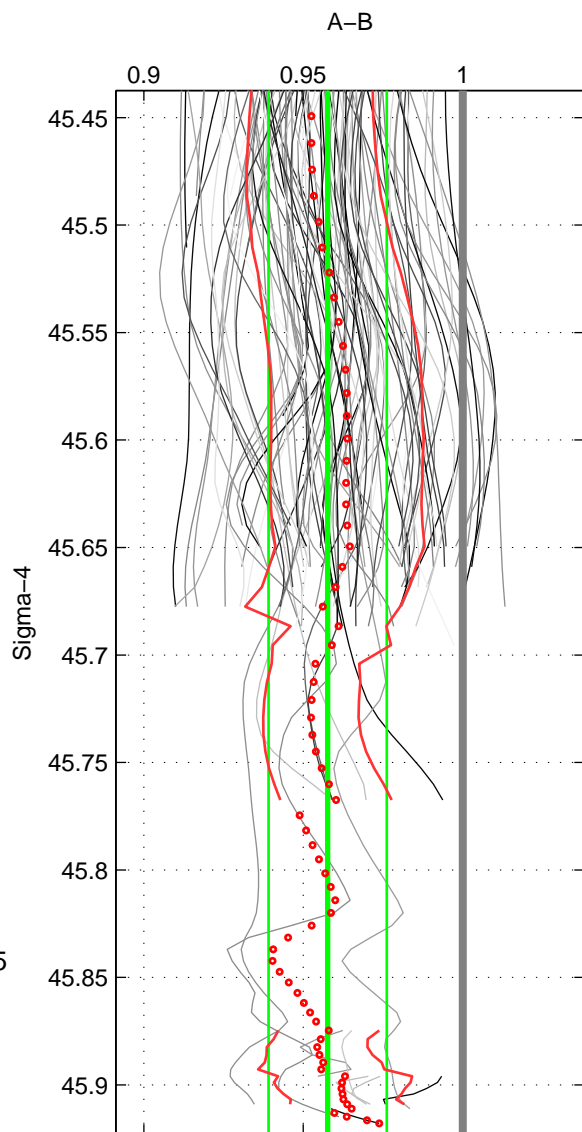

Cruise A (red). Date: Sep 1992 Cruisename: 494-322019920816

Cruise B (blue). Date: Feb 2003 Cruisename: 660-49UF20030225

\*\*\* "Favourite" values are means of spaces 1 2.

	Offset	O.StDev	Ratio	R.Stdev	Rating
SIGMA:	-1.599	0.705	0.958	0.019	5
THETA:	-1.498	0.529	0.959	0.014	5
DEPTH:	-1.473	0.540	0.959	0.015	4
FAV. :	-1.549	0.617	0.958	0.016	5

Profiles of A: 33  
 Profiles of B: 34  
 Diff profs : 98  
 WMoffset (A-B): -1.5986  
 WMoffset stdev: 0.70538  
 WMratio (A/B): 0.95763  
 WMratio stdev: 0.018554

Quality (1-5): 5

Profiles of A: 33  
 Profiles of B: 34  
 Diff profs : 98  
 WMoffset (A-B): -1.4985  
 WMoffset stdev: 0.52946  
 WMratio (A/B): 0.95927  
 WMratio stdev: 0.014399

Quality (1-5): 5

Profiles of A: 33  
 Profiles of B: 34  
 Diff profs : 98  
 WMoffset (A-B): -1.4726  
 WMoffset stdev: 0.53988  
 WMratio (A/B): 0.95932  
 WMratio stdev: 0.01466

Quality (1-5): 4