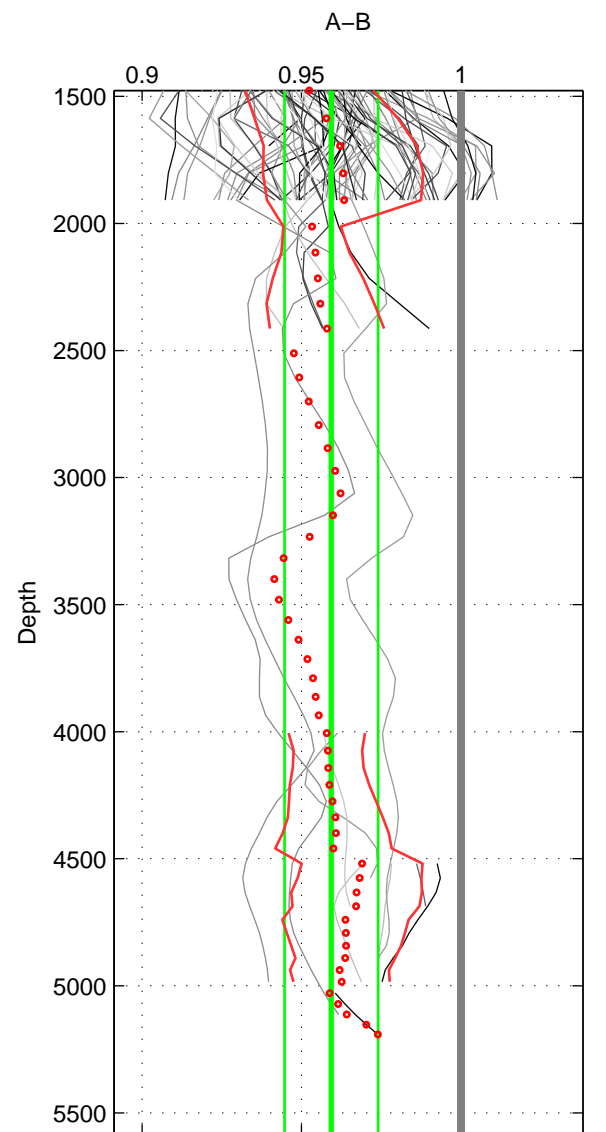

Cruise A (red). Date: Sep 1992 Cruisename: 494-322019920816

Cruise B (blue). Date: Feb 2003 Cruisename: 660-49UF20030225

\*\*\* "Favourite" values are means of spaces 1 2.

	Offset	O.StDev	Ratio	R.Stdev	Rating
SIGMA:	-1.599	0.705	0.958	0.019	5
THETA:	-1.498	0.529	0.959	0.014	5
DEPTH:	-1.473	0.540	0.959	0.015	4
FAV. :	-1.549	0.617	0.958	0.016	5

Profiles of A: 33  
 Profiles of B: 34  
 Diff profs : 98  
 WMoffset (A-B): -1.5986  
 WMoffset stdev: 0.70538  
 WMratio (A/B): 0.95763  
 WMratio stdev: 0.018554

Quality (1-5): 5

Profiles of A: 33  
 Profiles of B: 34  
 Diff profs : 98  
 WMoffset (A-B): -1.4985  
 WMoffset stdev: 0.52946  
 WMratio (A/B): 0.95927  
 WMratio stdev: 0.014399

Quality (1-5): 5

Profiles of A: 33  
 Profiles of B: 34  
 Diff profs : 98  
 WMoffset (A-B): -1.4726  
 WMoffset stdev: 0.53988  
 WMratio (A/B): 0.95932  
 WMratio stdev: 0.01466

Quality (1-5): 4