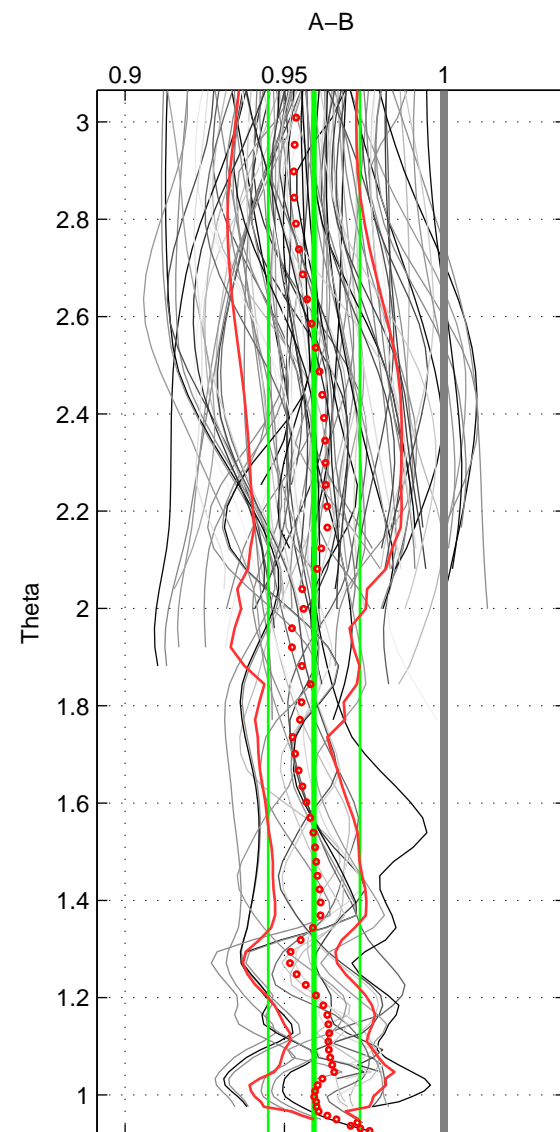

Cruise A (red). Date: Sep 1992 Cruisename: 494-322019920816

Cruise B (blue). Date: Feb 2003 Cruisename: 660-49UF20030225

\*\*\* "Favourite" values are means of spaces 1 2.

	Offset	O.StDev	Ratio	R.Stdev	Rating
SIGMA:	-1.599	0.705	0.958	0.019	5
THETA:	-1.498	0.529	0.959	0.014	5
DEPTH:	-1.473	0.540	0.959	0.015	4
FAV. :	-1.549	0.617	0.958	0.016	5

Profiles of A: 33  
 Profiles of B: 34  
 Diff profs : 98  
 WMoffset (A-B): -1.5986  
 WMoffset stdev: 0.70538  
 WMratio (A/B): 0.95763  
 WMratio stdev: 0.018554

Quality (1-5): 5

Profiles of A: 33  
 Profiles of B: 34  
 Diff profs : 98  
 WMoffset (A-B): -1.4985  
 WMoffset stdev: 0.52946  
 WMratio (A/B): 0.95927  
 WMratio stdev: 0.014399

Quality (1-5): 5

Profiles of A: 33  
 Profiles of B: 34  
 Diff profs : 98  
 WMoffset (A-B): -1.4726  
 WMoffset stdev: 0.53988  
 WMratio (A/B): 0.95932  
 WMratio stdev: 0.01466

Quality (1-5): 4