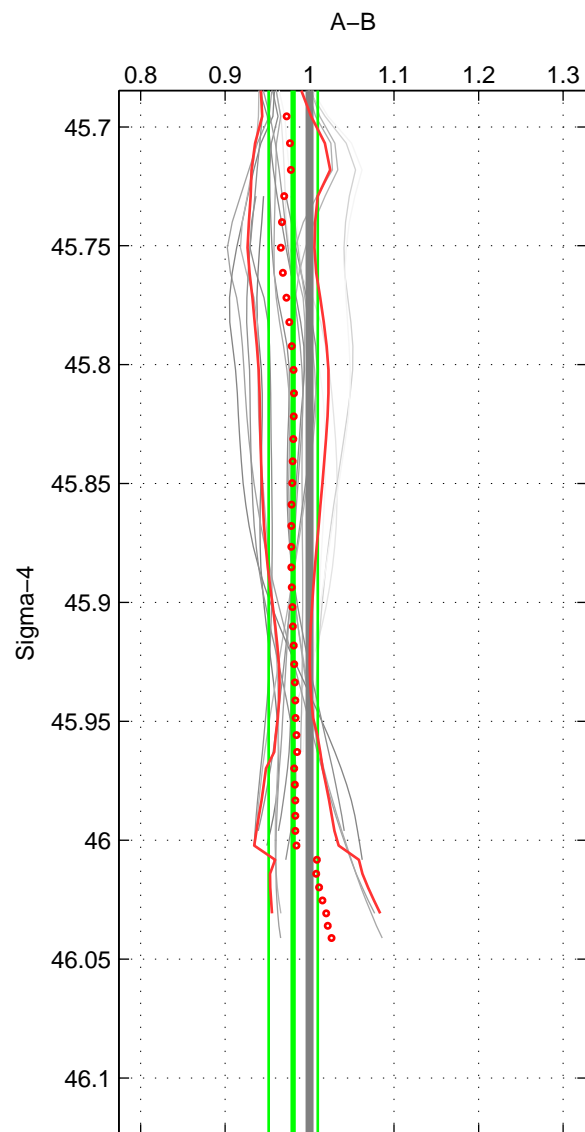

Cruise A (red). Date: Aug 1997 Cruisename: 63-34AR19970805

Cruise B (blue). Date: Jun 1997 Cruisename: 228-316N19970530

\*\*\* "Favourite" values are means of spaces 1 2.

	Offset	O.StDev	Ratio	R.Stdev	Rating
SIGMA:	-0.281	0.425	0.981	0.029	4
THETA:	-0.314	0.386	0.978	0.026	4
DEPTH:	-0.615	0.969	0.963	0.060	3
FAV. :	-0.298	0.406	0.979	0.028	4

Profiles of A: 5  
 Profiles of B: 4  
 Diff profs : 18  
 WMoffset (A-B): -0.28132  
 WMoffset stdev: 0.42491  
 WMratio (A/B): 0.98061  
 WMratio stdev: 0.029042

Quality (1-5): 4

Profiles of A: 5  
 Profiles of B: 4  
 Diff profs : 18  
 WMoffset (A-B): -0.3137  
 WMoffset stdev: 0.3865  
 WMratio (A/B): 0.97812  
 WMratio stdev: 0.026093

Quality (1-5): 4

Profiles of A: 5  
 Profiles of B: 4  
 Diff profs : 17  
 WMoffset (A-B): -0.61502  
 WMoffset stdev: 0.96859  
 WMratio (A/B): 0.96262  
 WMratio stdev: 0.05972

Quality (1-5): 3