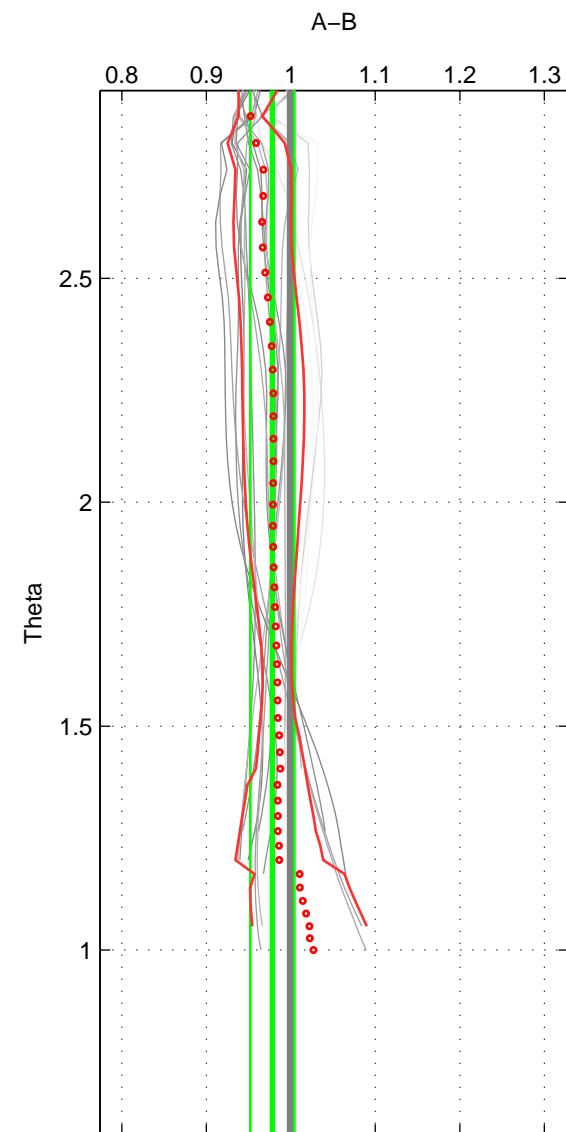

Cruise A (red). Date: Aug 1997 Cruisename: 63-34AR19970805

Cruise B (blue). Date: Jun 1997 Cruisename: 228-316N19970530

\*\*\* "Favourite" values are means of spaces 1 2.

	Offset	O.StDev	Ratio	R.Stdev	Rating
SIGMA:	-0.281	0.425	0.981	0.029	4
THETA:	-0.314	0.386	0.978	0.026	4
DEPTH:	-0.615	0.969	0.963	0.060	3
FAV. :	-0.298	0.406	0.979	0.028	4

Profiles of A: 5  
 Profiles of B: 4  
 Diff profs : 18  
 WMoffset (A-B): -0.28132  
 WMoffset stdev: 0.42491  
 WMratio (A/B): 0.98061  
 WMratio stdev: 0.029042

Quality (1-5): 4

Profiles of A: 5  
 Profiles of B: 4  
 Diff profs : 18  
 WMoffset (A-B): -0.3137  
 WMoffset stdev: 0.3865  
 WMratio (A/B): 0.97812  
 WMratio stdev: 0.026093

Quality (1-5): 4

Profiles of A: 5  
 Profiles of B: 4  
 Diff profs : 17  
 WMoffset (A-B): -0.61502  
 WMoffset stdev: 0.96859  
 WMratio (A/B): 0.96262  
 WMratio stdev: 0.05972

Quality (1-5): 3