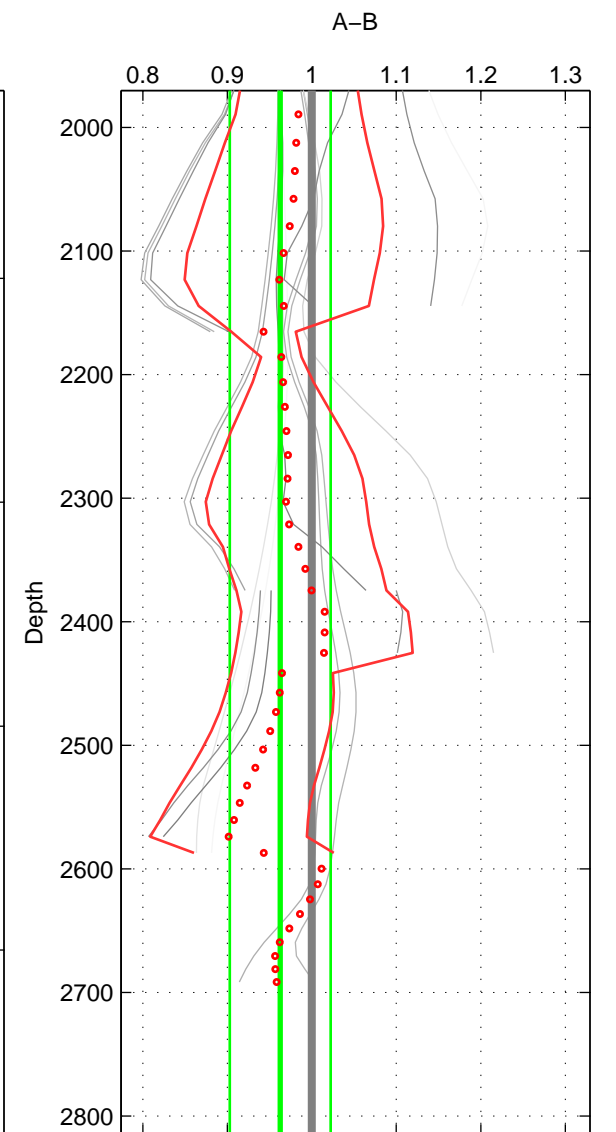

Cruise A (red). Date: Aug 1997 Cruisename: 63-34AR19970805

Cruise B (blue). Date: Jun 1997 Cruisename: 228-316N19970530

\*\*\* "Favourite" values are means of spaces 1 2.

	Offset	O.StDev	Ratio	R.Stdev	Rating
SIGMA:	-0.281	0.425	0.981	0.029	4
THETA:	-0.314	0.386	0.978	0.026	4
DEPTH:	-0.615	0.969	0.963	0.060	3
FAV. :	-0.298	0.406	0.979	0.028	4

Profiles of A: 5  
 Profiles of B: 4  
 Diff profs : 18  
 WMoffset (A-B): -0.28132  
 WMoffset stdev: 0.42491  
 WMratio (A/B): 0.98061  
 WMratio stdev: 0.029042

Quality (1-5): 4

Profiles of A: 5  
 Profiles of B: 4  
 Diff profs : 18  
 WMoffset (A-B): -0.3137  
 WMoffset stdev: 0.3865  
 WMratio (A/B): 0.97812  
 WMratio stdev: 0.026093

Quality (1-5): 4

Profiles of A: 5  
 Profiles of B: 4  
 Diff profs : 17  
 WMoffset (A-B): -0.61502  
 WMoffset stdev: 0.96859  
 WMratio (A/B): 0.96262  
 WMratio stdev: 0.05972

Quality (1-5): 3