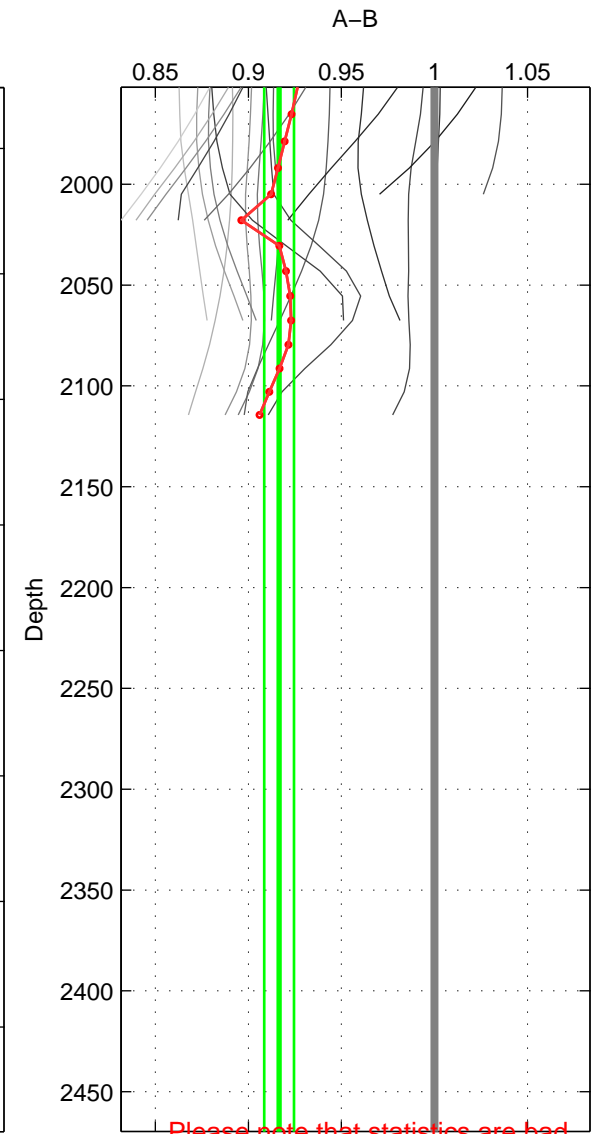

Cruise A (red). Date: Aug 1997 Cruisename: 63-34AR19970805

Cruise B (blue). Date: Apr 1991 Cruisename: 297-64TR19910408

*** "Favourite" values are means of spaces 1 2.

	Offset	O.StDev	Ratio	R.Stdev	Rating
SIGMA:	-0.937	0.526	0.942	0.031	4
THETA:	-0.627	0.517	0.960	0.031	4
DEPTH:	-1.412	0.133	0.917	0.008	2
FAV.:	-0.782	0.522	0.951	0.031	4

Profiles of A: 3
 Profiles of B: 7
 Diff profs : 21
 WMoffset (A-B): -0.9366
 WMoffset stdev: 0.526
 WMratio (A/B): 0.94237
 WMratio stdev: 0.030994

Quality (1-5): 4

Profiles of A: 3
 Profiles of B: 7
 Diff profs : 21
 WMoffset (A-B): -0.6271
 WMoffset stdev: 0.51726
 WMratio (A/B): 0.96022
 WMratio stdev: 0.031318

Quality (1-5): 4

Profiles of A: 3
 Profiles of B: 7
 Diff profs : 21
 WMoffset (A-B): -1.4116
 WMoffset stdev: 0.1334
 WMratio (A/B): 0.91653
 WMratio stdev: 0.008029

Quality (1-5): 2

Please note that statistics are bad.