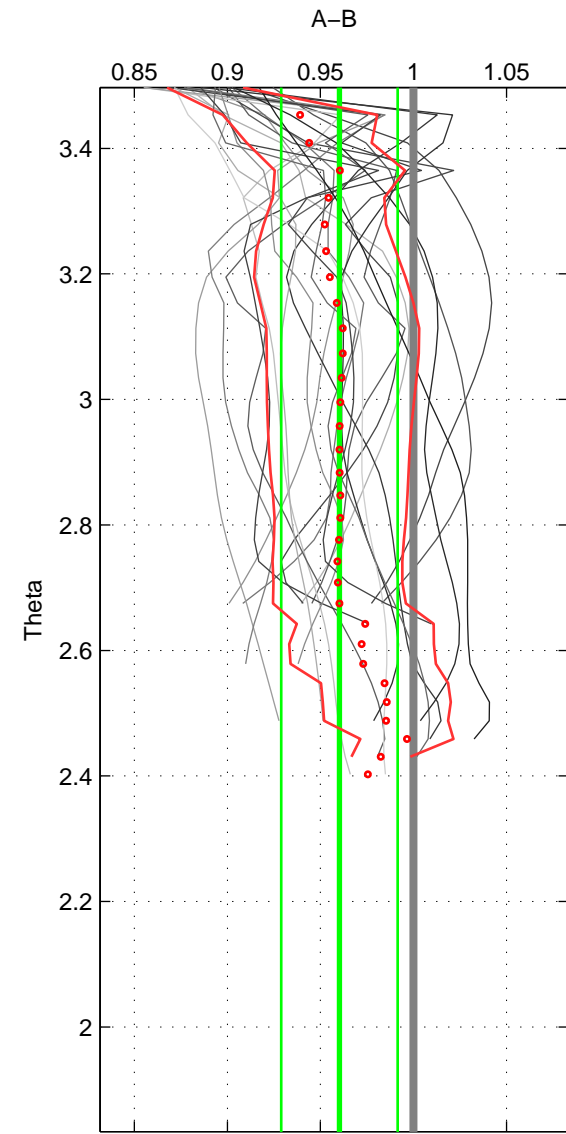

Cruise A (red). Date: Aug 1997 Cruisename: 63-34AR19970805

Cruise B (blue). Date: Apr 1991 Cruisename: 297-64TR19910408

*** "Favourite" values are means of spaces 1 2.

	Offset	O.StDev	Ratio	R.Stdev	Rating
SIGMA:	-0.937	0.526	0.942	0.031	4
THETA:	-0.627	0.517	0.960	0.031	4
DEPTH:	-1.412	0.133	0.917	0.008	2
FAV.:	-0.782	0.522	0.951	0.031	4

Profiles of A: 3
 Profiles of B: 7
 Diff profs : 21
 WMoffset (A-B): -0.9366
 WMoffset stdev: 0.526
 WMratio (A/B): 0.94237
 WMratio stdev: 0.030994

Quality (1-5): 4

Profiles of A: 3
 Profiles of B: 7
 Diff profs : 21
 WMoffset (A-B): -0.6271
 WMoffset stdev: 0.51726
 WMratio (A/B): 0.96022
 WMratio stdev: 0.031318

Quality (1-5): 4

Profiles of A: 3
 Profiles of B: 7
 Diff profs : 21
 WMoffset (A-B): -1.4116
 WMoffset stdev: 0.1334
 WMratio (A/B): 0.91653
 WMratio stdev: 0.008029

Quality (1-5): 2

Please note that statistics are bad.