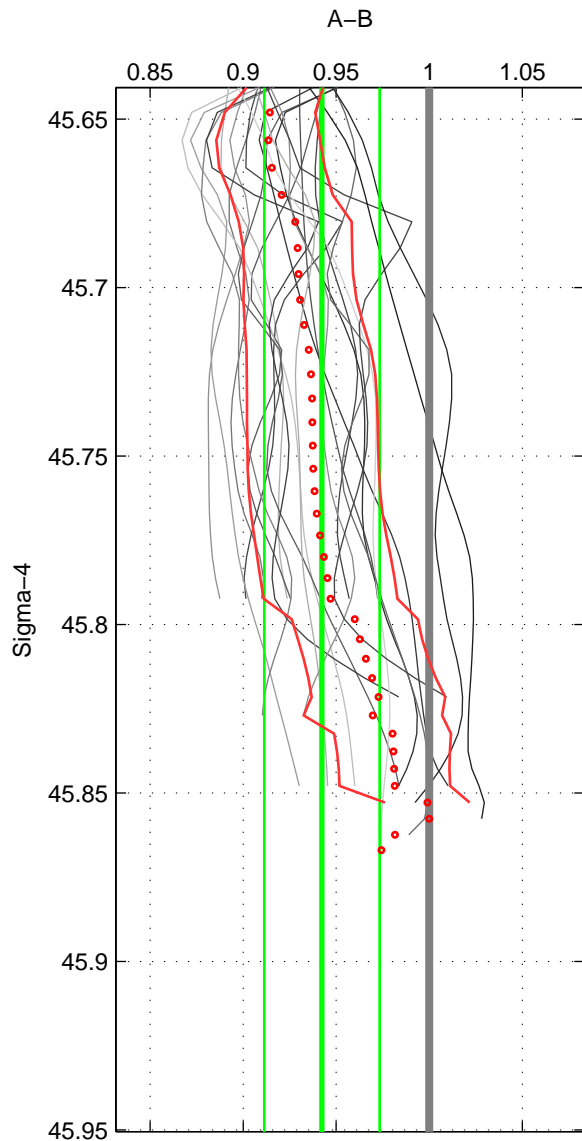

Cruise A (red). Date: Aug 1997 Cruisename: 63-34AR19970805

Cruise B (blue). Date: Apr 1991 Cruisename: 297-64TR19910408

*** "Favourite" values are means of spaces 1 2.

	Offset	O.StDev	Ratio	R.Stdev	Rating
SIGMA:	-0.937	0.526	0.942	0.031	4
THETA:	-0.627	0.517	0.960	0.031	4
DEPTH:	-1.412	0.133	0.917	0.008	2
FAV.:	-0.782	0.522	0.951	0.031	4

Profiles of A: 3
 Profiles of B: 7
 Diff profs : 21
 WMoffset (A-B): -0.9366
 WMoffset stdev: 0.526
 WMratio (A/B): 0.94237
 WMratio stdev: 0.030994

Quality (1-5): 4

Profiles of A: 3
 Profiles of B: 7
 Diff profs : 21
 WMoffset (A-B): -0.6271
 WMoffset stdev: 0.51726
 WMratio (A/B): 0.96022
 WMratio stdev: 0.031318

Quality (1-5): 4

Profiles of A: 3
 Profiles of B: 7
 Diff profs : 21
 WMoffset (A-B): -1.4116
 WMoffset stdev: 0.1334
 WMratio (A/B): 0.91653
 WMratio stdev: 0.008029

Quality (1-5): 2

Please note that statistics are bad.