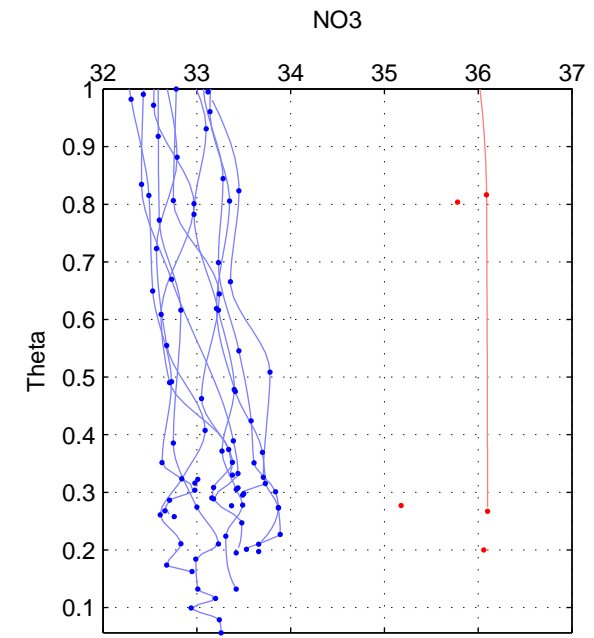

Cruise A (red). Date: Sep 2009 Cruisename: 248-33LG20090916

Cruise B (blue). Date: Feb 2009 Cruisename: 300-740H20090203

*** "Favourite" values are those of space 2.

	Offset	O.StDev	Ratio	R.Stdev	Rating
SIGMA:	NaN	NaN	NaN	NaN	NaN
THETA:	3.036	0.166	1.092	0.005	1
DEPTH:	NaN	NaN	NaN	NaN	NaN
FAV.:	3.036	0.166	1.092	0.005	1

Please note that statistics are bad.

Profiles of A: 1
 Profiles of B: 10
 Diff profs : 10
 WMoffset (A-B): 3.0358
 WMoffset stdev: 0.1657
 WMratio (A/B): 1.092
 WMratio stdev: 0.0054921

Quality (1-5): 1