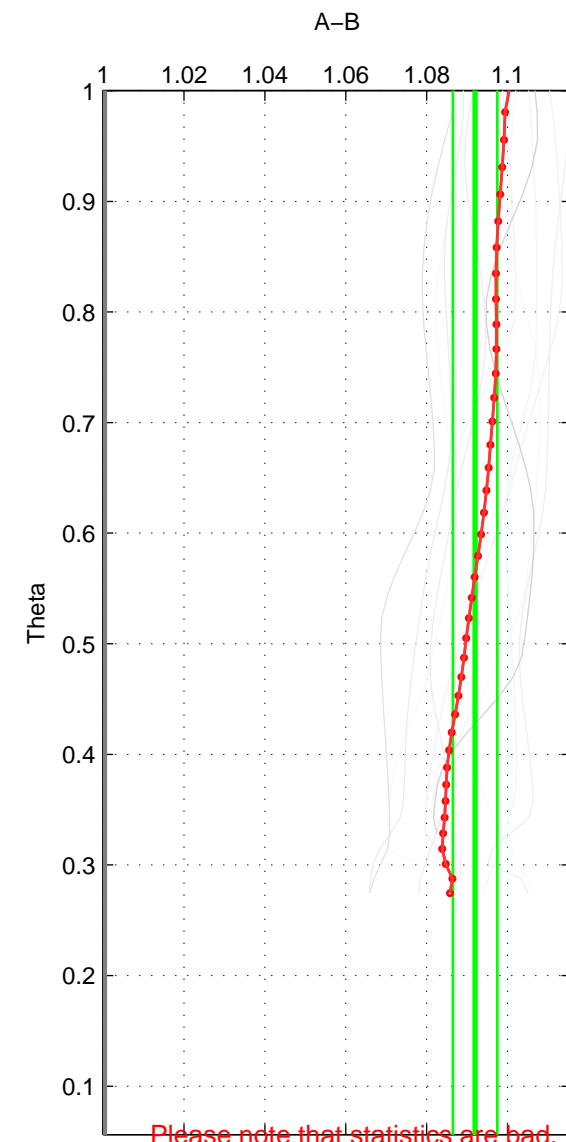

Cruise A (red). Date: Sep 2009 Cruisename: 248-33LG20090916

Cruise B (blue). Date: Feb 2009 Cruisename: 300-740H20090203

*** "Favourite" values are those of space 2.

	Offset	O.StDev	Ratio	R.Stdev	Rating
SIGMA:	NaN	NaN	NaN	NaN	NaN
THETA:	3.036	0.166	1.092	0.005	1
DEPTH:	NaN	NaN	NaN	NaN	NaN
FAV.:	3.036	0.166	1.092	0.005	1

Please note that statistics are bad.

Profiles of A: 1
 Profiles of B: 10
 Diff profs : 10
 WMoffset (A-B): 3.0358
 WMoffset stdev: 0.1657
 WMratio (A/B): 1.092
 WMratio stdev: 0.0054921

Quality (1-5): 1