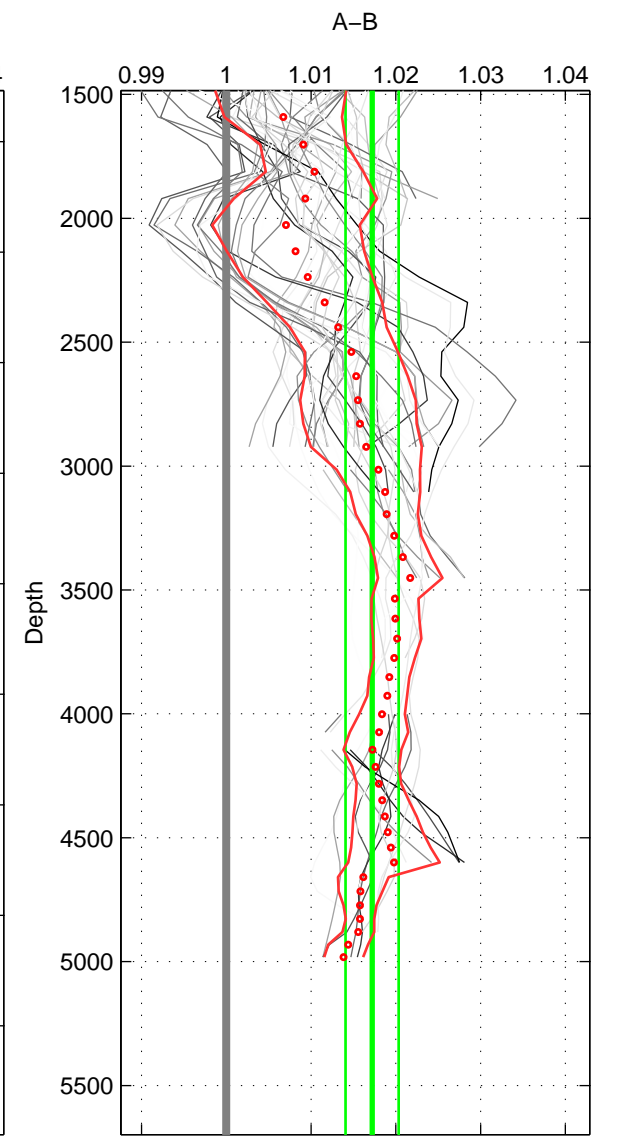

Cruise A (red). Date: Mar 1989 Cruisename: 507-32MW19890206

Cruise B (blue). Date: Jun 2005 Cruisename: 605-49NZ20050525

*** "Favourite" values are means of spaces 1 2 3.

	Offset	O.StDev	Ratio	R.Stdev	Rating
SIGMA:	0.437	0.144	1.012	0.004	5
THETA:	0.498	0.156	1.014	0.004	5
DEPTH:	0.611	0.108	1.017	0.003	5
FAV.:	0.515	0.136	1.014	0.004	5

Profiles of A: 7
 Profiles of B: 8
 Diff profs: 46
 WMoffset (A-B): 0.43653
 WMoffset stdev: 0.14429
 WMratio (A/B): 1.012
 WMratio stdev: 0.00404

Quality (1-5): 5

Profiles of A: 7
 Profiles of B: 8
 Diff profs: 46
 WMoffset (A-B): 0.49766
 WMoffset stdev: 0.15551
 WMratio (A/B): 1.0136
 WMratio stdev: 0.0043458

Quality (1-5): 5

Profiles of A: 7
 Profiles of B: 8
 Diff profs: 46
 WMoffset (A-B): 0.61094
 WMoffset stdev: 0.10843
 WMratio (A/B): 1.0172
 WMratio stdev: 0.0031323

Quality (1-5): 5