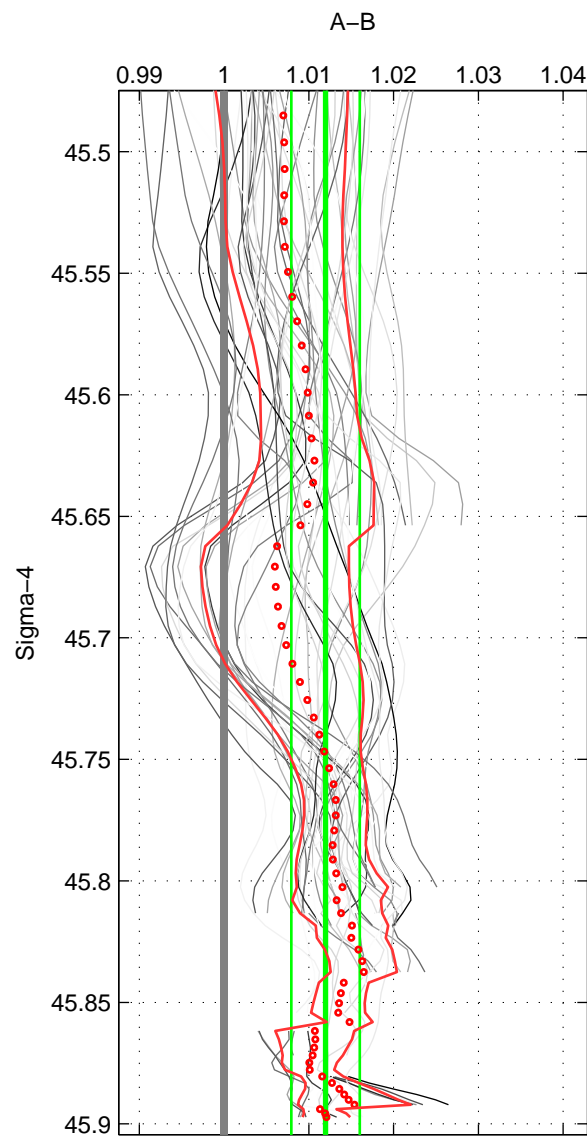

Cruise A (red). Date: Mar 1989 Cruisename: 507-32MW19890206

Cruise B (blue). Date: Jun 2005 Cruisename: 605-49NZ20050525

*** "Favourite" values are means of spaces 1 2 3.

	Offset	O.StDev	Ratio	R.Stdev	Rating
SIGMA:	0.437	0.144	1.012	0.004	5
THETA:	0.498	0.156	1.014	0.004	5
DEPTH:	0.611	0.108	1.017	0.003	5
FAV.:	0.515	0.136	1.014	0.004	5

Profiles of A: 7
 Profiles of B: 8
 Diff profs: 46
 WMoffset (A-B): 0.43653
 WMoffset stdev: 0.14429
 WMratio (A/B): 1.012
 WMratio stdev: 0.00404

Quality (1-5): 5

Profiles of A: 7
 Profiles of B: 8
 Diff profs: 46
 WMoffset (A-B): 0.49766
 WMoffset stdev: 0.15551
 WMratio (A/B): 1.0136
 WMratio stdev: 0.0043458

Quality (1-5): 5

Profiles of A: 7
 Profiles of B: 8
 Diff profs: 46
 WMoffset (A-B): 0.61094
 WMoffset stdev: 0.10843
 WMratio (A/B): 1.0172
 WMratio stdev: 0.0031323

Quality (1-5): 5