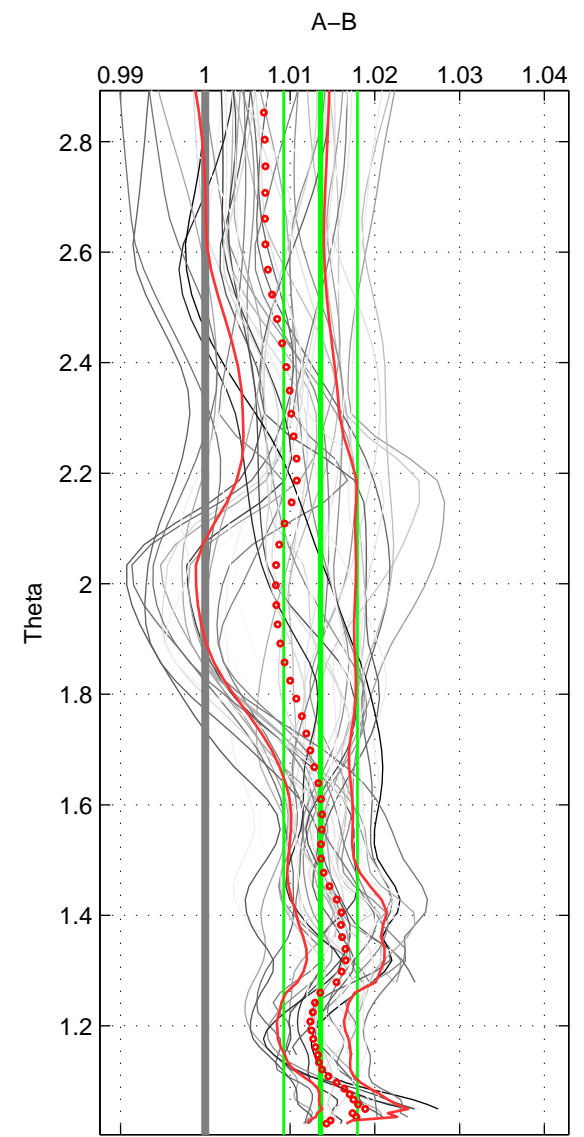

Cruise A (red). Date: Mar 1989 Cruisename: 507-32MW19890206

Cruise B (blue). Date: Jun 2005 Cruisename: 605-49NZ20050525

*** "Favourite" values are means of spaces 1 2 3.

	Offset	O.StDev	Ratio	R.Stdev	Rating
SIGMA:	0.437	0.144	1.012	0.004	5
THETA:	0.498	0.156	1.014	0.004	5
DEPTH:	0.611	0.108	1.017	0.003	5
FAV.:	0.515	0.136	1.014	0.004	5

Profiles of A: 7
 Profiles of B: 8
 Diff profs: 46
 WMoffset (A-B): 0.43653
 WMoffset stdev: 0.14429
 WMratio (A/B): 1.012
 WMratio stdev: 0.00404

Quality (1-5): 5

Profiles of A: 7
 Profiles of B: 8
 Diff profs: 46
 WMoffset (A-B): 0.49766
 WMoffset stdev: 0.15551
 WMratio (A/B): 1.0136
 WMratio stdev: 0.0043458

Quality (1-5): 5

Profiles of A: 7
 Profiles of B: 8
 Diff profs: 46
 WMoffset (A-B): 0.61094
 WMoffset stdev: 0.10843
 WMratio (A/B): 1.0172
 WMratio stdev: 0.0031323

Quality (1-5): 5