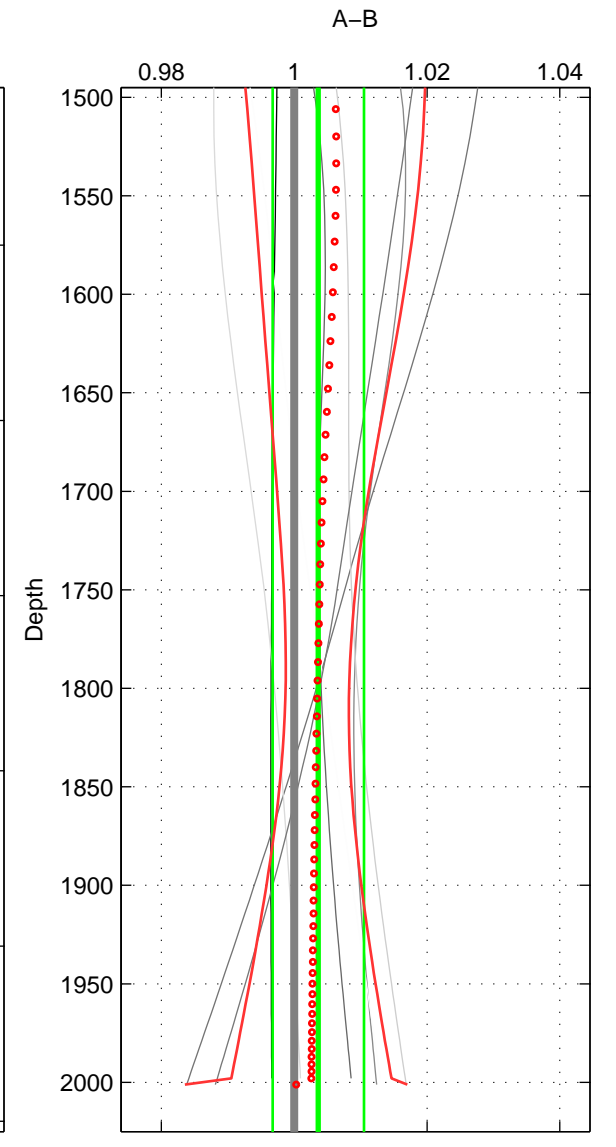

Cruise A (red). Date: Jul 2001 Cruisename: 694-49UP20010619

Cruise B (blue). Date: Feb 2006 Cruisename: 710-49UP20060113

\*\*\* "Favourite" values are means of spaces 2 3.

	Offset	O.StDev	Ratio	R.Stdev	Rating
SIGMA:	0.415	0.103	1.010	0.002	1
THETA:	0.191	0.249	1.005	0.006	2
DEPTH:	0.147	0.282	1.004	0.007	2
FAV.:	0.169	0.266	1.004	0.006	2

Please note that statistics are bad.

Profiles of A: 2  
 Profiles of B: 1  
 Diff profs : 2  
 WMoffset (A-B): 0.41507  
 WMoffset stdev: 0.10305  
 WMratio (A/B): 1.0101  
 WMratio stdev: 0.002488

Quality (1-5): 1

Profiles of A: 2  
 Profiles of B: 5  
 Diff profs : 8  
 WMoffset (A-B): 0.19121  
 WMoffset stdev: 0.24921  
 WMratio (A/B): 1.0046  
 WMratio stdev: 0.006095

Quality (1-5): 2

Profiles of A: 2  
 Profiles of B: 5  
 Diff profs : 8  
 WMoffset (A-B): 0.14726  
 WMoffset stdev: 0.28215  
 WMratio (A/B): 1.0036  
 WMratio stdev: 0.0068741