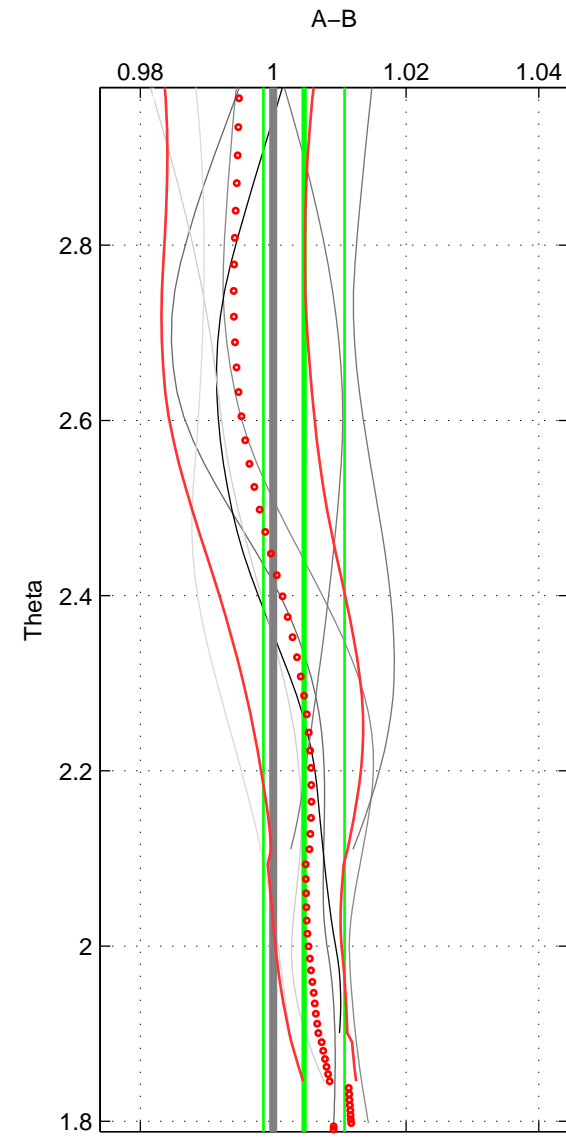

Cruise A (red). Date: Jul 2001 Cruisename: 694-49UP20010619

Cruise B (blue). Date: Feb 2006 Cruisename: 710-49UP20060113

\*\*\* "Favourite" values are means of spaces 2 3.

	Offset	O.StDev	Ratio	R.Stdev	Rating
SIGMA:	0.415	0.103	1.010	0.002	1
THETA:	0.191	0.249	1.005	0.006	2
DEPTH:	0.147	0.282	1.004	0.007	2
FAV.:	0.169	0.266	1.004	0.006	2

Please note that statistics are bad.

Profiles of A: 2  
 Profiles of B: 1  
 Diff profs : 2  
 WMoffset (A-B): 0.41507  
 WMoffset stdev: 0.10305  
 WMratio (A/B): 1.0101  
 WMratio stdev: 0.002488

Quality (1-5): 1

Profiles of A: 2  
 Profiles of B: 5  
 Diff profs : 8  
 WMoffset (A-B): 0.19121  
 WMoffset stdev: 0.24921  
 WMratio (A/B): 1.0046  
 WMratio stdev: 0.006095

Quality (1-5): 2

Profiles of A: 2  
 Profiles of B: 5  
 Diff profs : 8  
 WMoffset (A-B): 0.14726  
 WMoffset stdev: 0.28215  
 WMratio (A/B): 1.0036  
 WMratio stdev: 0.0068741