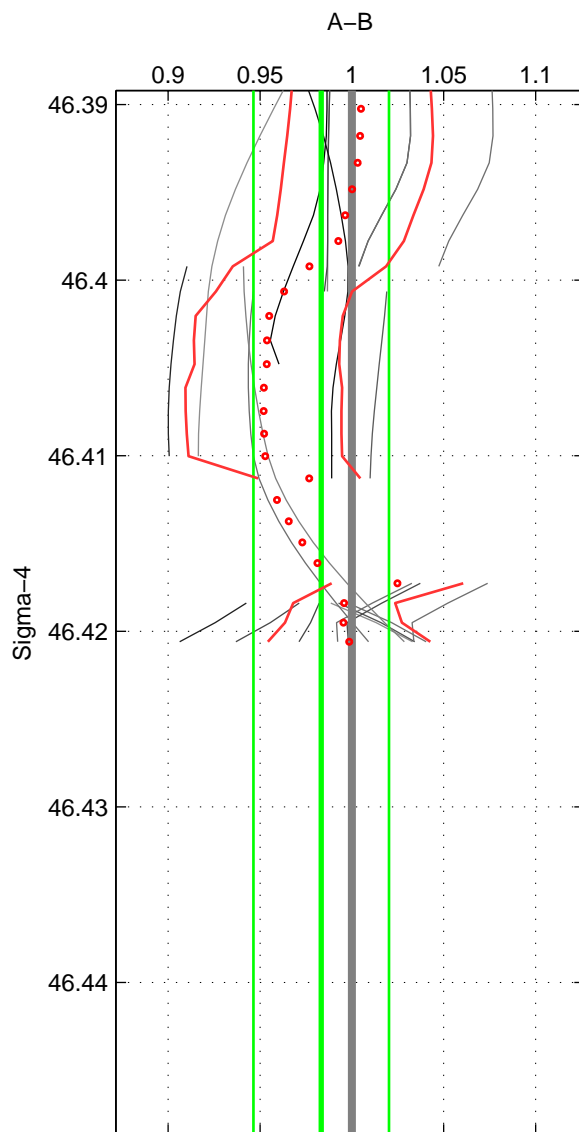

Cruise A (red). Date: Mar 1998 Cruisename: 76-58AA19980308

Cruise B (blue). Date: Aug 1993 Cruisename: 87-58JH19930730

*** "Favourite" values are those of space 2.

	Offset	O.StDev	Ratio	R.Stdev	Rating
SIGMA:	-0.237	0.530	0.983	0.037	3
THETA:	-0.146	0.455	0.990	0.032	4
DEPTH:	-0.331	0.503	0.977	0.034	3
FAV.:	-0.146	0.455	0.990	0.032	4

Profiles of A: 11
 Profiles of B: 8
 Diff profs: 18
 WMoffset (A-B): -0.2367
 WMoffset stdev: 0.52986
 WMratio (A/B): 0.98331
 WMratio stdev: 0.036931

Quality (1-5): 3

Profiles of A: 11
 Profiles of B: 8
 Diff profs: 18
 WMoffset (A-B): -0.1463
 WMoffset stdev: 0.4551
 WMratio (A/B): 0.98995
 WMratio stdev: 0.031671

Quality (1-5): 4

Profiles of A: 11
 Profiles of B: 8
 Diff profs: 18
 WMoffset (A-B): -0.33093
 WMoffset stdev: 0.50284
 WMratio (A/B): 0.97726
 WMratio stdev: 0.034208

Quality (1-5): 3