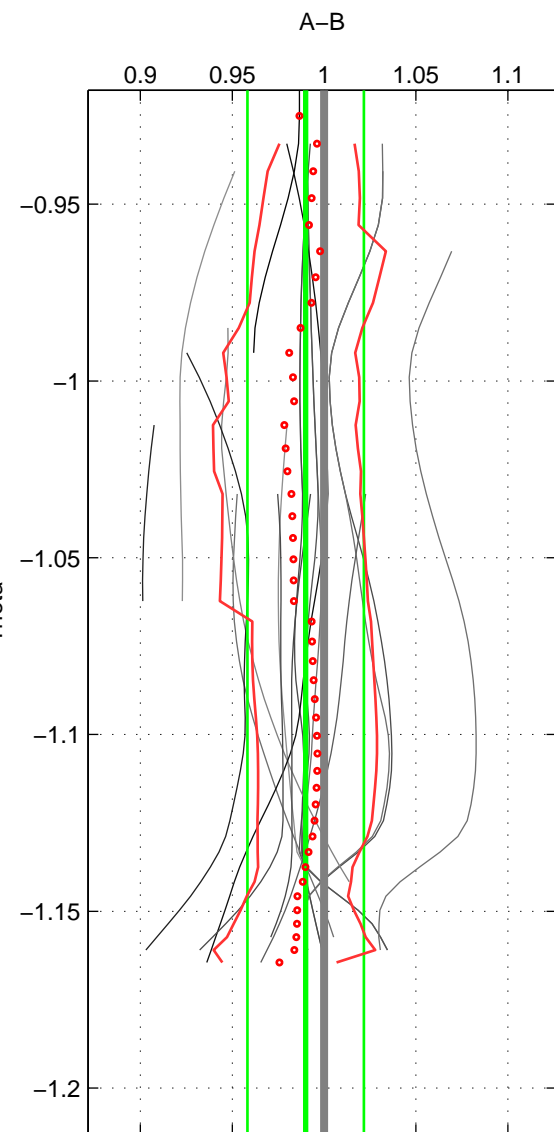

Cruise A (red). Date: Mar 1998 Cruisename: 76-58AA19980308

Cruise B (blue). Date: Aug 1993 Cruisename: 87-58JH19930730

*** "Favourite" values are those of space 2.

	Offset	O.StDev	Ratio	R.Stdev	Rating
SIGMA:	-0.237	0.530	0.983	0.037	3
THETA:	-0.146	0.455	0.990	0.032	4
DEPTH:	-0.331	0.503	0.977	0.034	3
FAV.:	-0.146	0.455	0.990	0.032	4

Profiles of A: 11
 Profiles of B: 8
 Diff profs: 18
 WMoffset (A-B): -0.2367
 WMoffset stdev: 0.52986
 WMratio (A/B): 0.98331
 WMratio stdev: 0.036931

Quality (1-5): 3

Profiles of A: 11
 Profiles of B: 8
 Diff profs: 18
 WMoffset (A-B): -0.1463
 WMoffset stdev: 0.4551
 WMratio (A/B): 0.98995
 WMratio stdev: 0.031671

Quality (1-5): 4

Profiles of A: 11
 Profiles of B: 8
 Diff profs: 18
 WMoffset (A-B): -0.33093
 WMoffset stdev: 0.50284
 WMratio (A/B): 0.97726
 WMratio stdev: 0.034208

Quality (1-5): 3