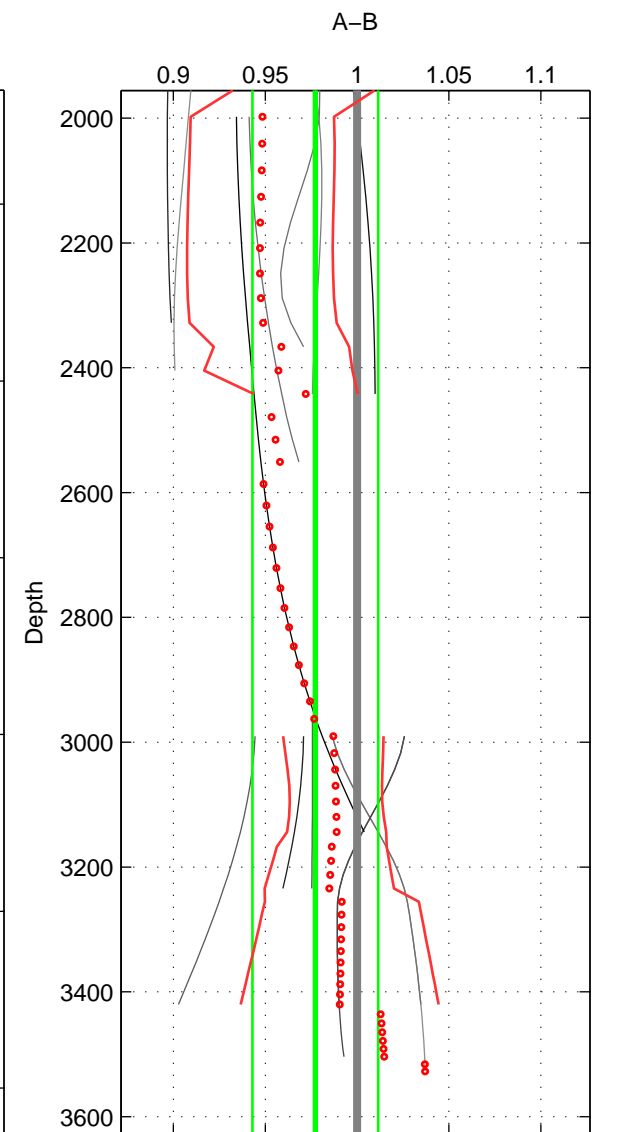

Cruise A (red). Date: Mar 1998 Cruisename: 76-58AA19980308

Cruise B (blue). Date: Aug 1993 Cruisename: 87-58JH19930730

*** "Favourite" values are those of space 2.

	Offset	O.StDev	Ratio	R.Stdev	Rating
SIGMA:	-0.237	0.530	0.983	0.037	3
THETA:	-0.146	0.455	0.990	0.032	4
DEPTH:	-0.331	0.503	0.977	0.034	3
FAV.:	-0.146	0.455	0.990	0.032	4

Profiles of A: 11
 Profiles of B: 8
 Diff profs: 18
 WMoffset (A-B): -0.2367
 WMoffset stdev: 0.52986
 WMratio (A/B): 0.98331
 WMratio stdev: 0.036931

Quality (1-5): 3

Profiles of A: 11
 Profiles of B: 8
 Diff profs: 18
 WMoffset (A-B): -0.1463
 WMoffset stdev: 0.4551
 WMratio (A/B): 0.98995
 WMratio stdev: 0.031671

Quality (1-5): 4

Profiles of A: 11
 Profiles of B: 8
 Diff profs: 18
 WMoffset (A-B): -0.33093
 WMoffset stdev: 0.50284
 WMratio (A/B): 0.97726
 WMratio stdev: 0.034208

Quality (1-5): 3