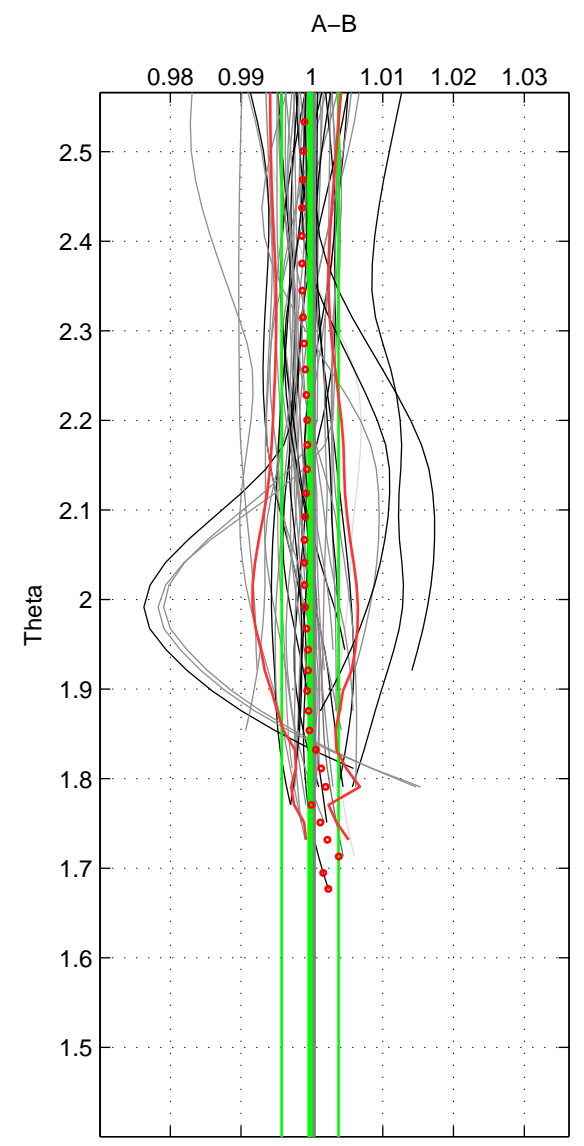

Cruise A (red). Date: Jul 2002 Cruisename: 697-49UP20020620
 Cruise B (blue). Date: Jun 2005 Cruisename: 707-49UP20050615

*** "Favourite" values are means of spaces 1 2.

	Offset	O.StDev	Ratio	R.Stdev	Rating
SIGMA:	-0.033	0.162	0.999	0.004	4
THETA:	-0.010	0.167	1.000	0.004	4
DEPTH:	0.032	0.279	1.001	0.007	3
FAV. :	-0.022	0.164	0.999	0.004	4

Profiles of A: 24
 Profiles of B: 17
 Diff profs : 46
 WMoffset (A-B): -0.033257
 WMoffset stdev: 0.16152
 WMratio (A/B): 0.9992
 WMratio stdev: 0.0038626

Quality (1-5): 4

Profiles of A: 24
 Profiles of B: 17
 Diff profs : 46
 WMoffset (A-B): -0.0097673
 WMoffset stdev: 0.16741
 WMratio (A/B): 0.99975
 WMratio stdev: 0.004014

Quality (1-5): 4

Profiles of A: 24
 Profiles of B: 17
 Diff profs : 46
 WMoffset (A-B): 0.032401
 WMoffset stdev: 0.27869
 WMratio (A/B): 1.0008
 WMratio stdev: 0.0066576

Quality (1-5): 3