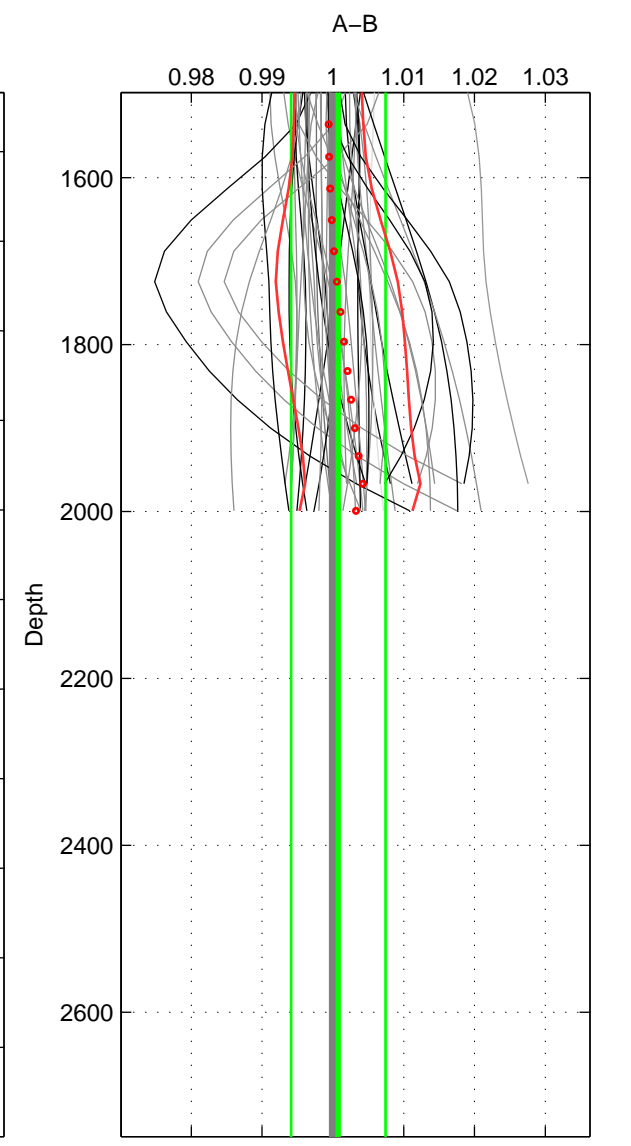

Cruise A (red). Date: Jul 2002 Cruisename: 697-49UP20020620
 Cruise B (blue). Date: Jun 2005 Cruisename: 707-49UP20050615

*** "Favourite" values are means of spaces 1 2.

	Offset	O.StDev	Ratio	R.Stdev	Rating
SIGMA:	-0.033	0.162	0.999	0.004	4
THETA:	-0.010	0.167	1.000	0.004	4
DEPTH:	0.032	0.279	1.001	0.007	3
FAV. :	-0.022	0.164	0.999	0.004	4

Profiles of A: 24
 Profiles of B: 17
 Diff profs : 46
 WMoffset (A-B): -0.033257
 WMoffset stdev: 0.16152
 WMratio (A/B): 0.9992
 WMratio stdev: 0.0038626

Quality (1-5): 4

Profiles of A: 24
 Profiles of B: 17
 Diff profs : 46
 WMoffset (A-B): -0.0097673
 WMoffset stdev: 0.16741
 WMratio (A/B): 0.99975
 WMratio stdev: 0.004014

Quality (1-5): 4

Profiles of A: 24
 Profiles of B: 17
 Diff profs : 46
 WMoffset (A-B): 0.032401
 WMoffset stdev: 0.27869
 WMratio (A/B): 1.0008
 WMratio stdev: 0.0066576

Quality (1-5): 3