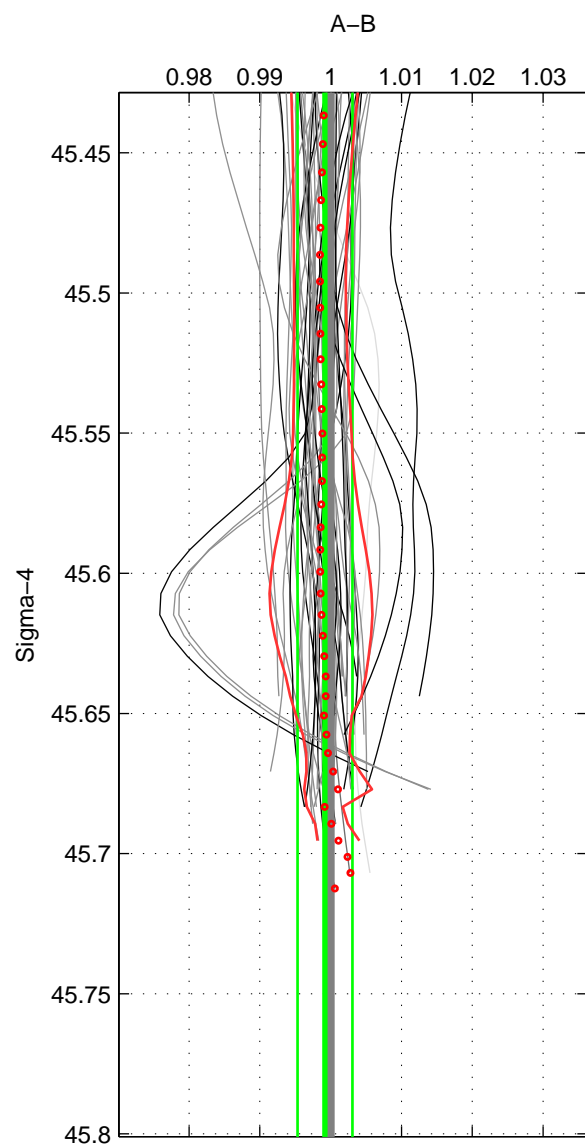

Cruise A (red). Date: Jul 2002 Cruisename: 697-49UP20020620
 Cruise B (blue). Date: Jun 2005 Cruisename: 707-49UP20050615

*** "Favourite" values are means of spaces 1 2.

	Offset	O.StDev	Ratio	R.Stdev	Rating
SIGMA:	-0.033	0.162	0.999	0.004	4
THETA:	-0.010	0.167	1.000	0.004	4
DEPTH:	0.032	0.279	1.001	0.007	3
FAV. :	-0.022	0.164	0.999	0.004	4

Profiles of A: 24
 Profiles of B: 17
 Diff profs : 46
 WMoffset (A-B): -0.033257
 WMoffset stdev: 0.16152
 WMratio (A/B): 0.9992
 WMratio stdev: 0.0038626

Quality (1-5): 4

Profiles of A: 24
 Profiles of B: 17
 Diff profs : 46
 WMoffset (A-B): -0.0097673
 WMoffset stdev: 0.16741
 WMratio (A/B): 0.99975
 WMratio stdev: 0.004014

Quality (1-5): 4

Profiles of A: 24
 Profiles of B: 17
 Diff profs : 46
 WMoffset (A-B): 0.032401
 WMoffset stdev: 0.27869
 WMratio (A/B): 1.0008
 WMratio stdev: 0.0066576

Quality (1-5): 3