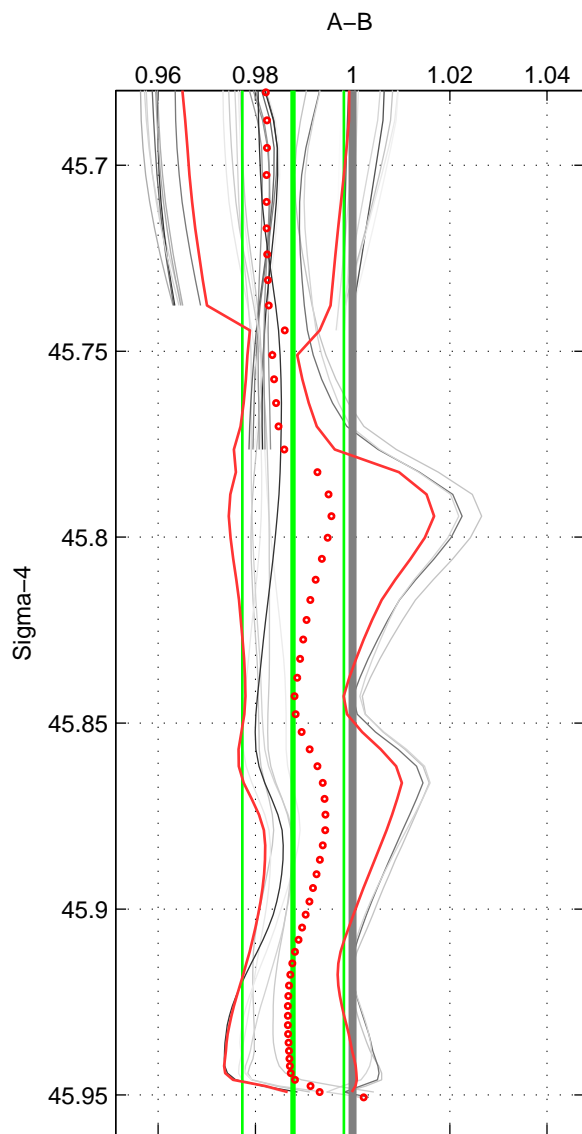

Cruise A (red). Date: Sep 1995 Cruisename: 343-09FA19950913

Cruise B (blue). Date: Aug 1989 Cruisename: 364-35MF19890730

\*\*\* "Favourite" values are means of spaces 1 2 3.

	Offset	O.StDev	Ratio	R.Stdev	Rating
SIGMA:	-0.423	0.362	0.988	0.010	5
THETA:	-0.381	0.340	0.989	0.010	5
DEPTH:	-0.311	0.281	0.991	0.008	5
FAV. :	-0.371	0.328	0.989	0.010	5

Profiles of A: 15  
 Profiles of B: 6  
 Diff profs : 33  
 WMoffset (A-B): -0.42291  
 WMoffset stdev: 0.36195  
 WMratio (A/B): 0.98774  
 WMratio stdev: 0.010445

Quality (1-5): 5

Profiles of A: 15  
 Profiles of B: 6  
 Diff profs : 33  
 WMoffset (A-B): -0.38058  
 WMoffset stdev: 0.33994  
 WMratio (A/B): 0.98888  
 WMratio stdev: 0.0098818

Quality (1-5): 5

Profiles of A: 15  
 Profiles of B: 6  
 Diff profs : 33  
 WMoffset (A-B): -0.3109  
 WMoffset stdev: 0.28076  
 WMratio (A/B): 0.99078  
 WMratio stdev: 0.0082598

Quality (1-5): 5