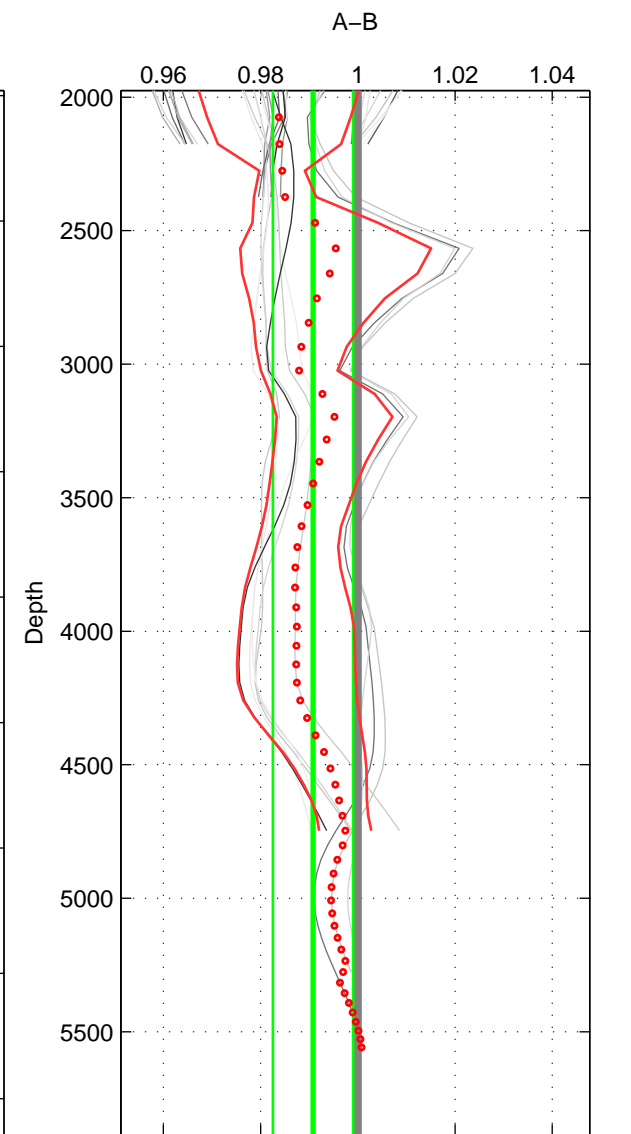

Cruise A (red). Date: Sep 1995 Cruisename: 343-09FA19950913

Cruise B (blue). Date: Aug 1989 Cruisename: 364-35MF19890730

\*\*\* "Favourite" values are means of spaces 1 2 3.

	Offset	O.StDev	Ratio	R.Stdev	Rating
SIGMA:	-0.423	0.362	0.988	0.010	5
THETA:	-0.381	0.340	0.989	0.010	5
DEPTH:	-0.311	0.281	0.991	0.008	5
FAV. :	-0.371	0.328	0.989	0.010	5

Profiles of A: 15  
 Profiles of B: 6  
 Diff profs : 33  
 WMoffset (A-B): -0.42291  
 WMoffset stdev: 0.36195  
 WMratio (A/B): 0.98774  
 WMratio stdev: 0.010445

Quality (1-5): 5

Profiles of A: 15  
 Profiles of B: 6  
 Diff profs : 33  
 WMoffset (A-B): -0.38058  
 WMoffset stdev: 0.33994  
 WMratio (A/B): 0.98888  
 WMratio stdev: 0.0098818

Quality (1-5): 5

Profiles of A: 15  
 Profiles of B: 6  
 Diff profs : 33  
 WMoffset (A-B): -0.3109  
 WMoffset stdev: 0.28076  
 WMratio (A/B): 0.99078  
 WMratio stdev: 0.0082598

Quality (1-5): 5