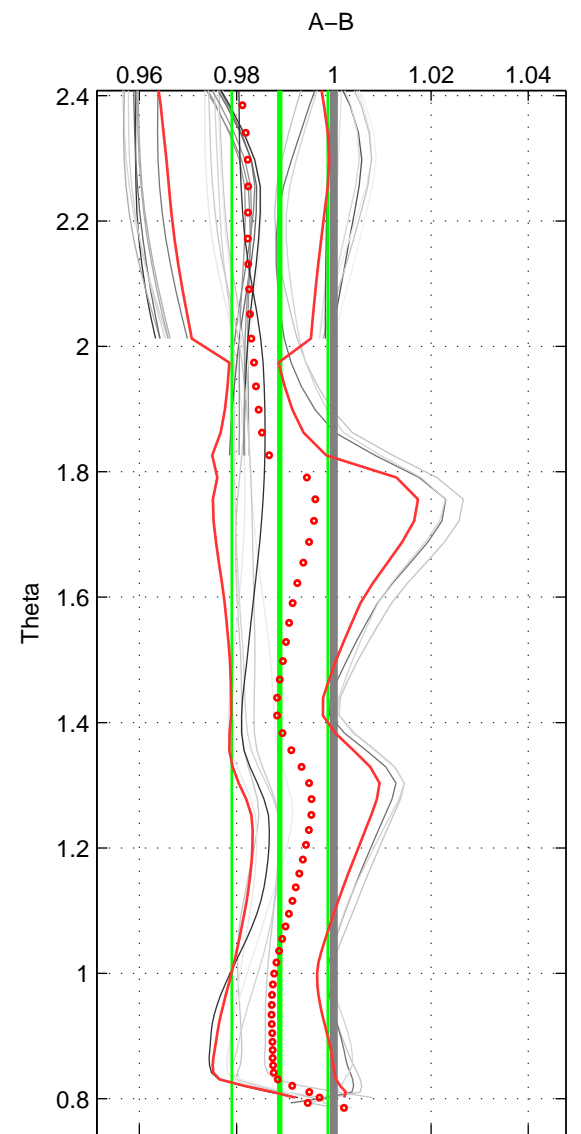

Cruise A (red). Date: Sep 1995 Cruisename: 343-09FA19950913

Cruise B (blue). Date: Aug 1989 Cruisename: 364-35MF19890730

\*\*\* "Favourite" values are means of spaces 1 2 3.

	Offset	O.StDev	Ratio	R.Stdev	Rating
SIGMA:	-0.423	0.362	0.988	0.010	5
THETA:	-0.381	0.340	0.989	0.010	5
DEPTH:	-0.311	0.281	0.991	0.008	5
FAV. :	-0.371	0.328	0.989	0.010	5

Profiles of A: 15  
 Profiles of B: 6  
 Diff profs : 33  
 WMoffset (A-B): -0.42291  
 WMoffset stdev: 0.36195  
 WMratio (A/B): 0.98774  
 WMratio stdev: 0.010445

Quality (1-5): 5

Profiles of A: 15  
 Profiles of B: 6  
 Diff profs : 33  
 WMoffset (A-B): -0.38058  
 WMoffset stdev: 0.33994  
 WMratio (A/B): 0.98888  
 WMratio stdev: 0.0098818

Quality (1-5): 5

Profiles of A: 15  
 Profiles of B: 6  
 Diff profs : 33  
 WMoffset (A-B): -0.3109  
 WMoffset stdev: 0.28076  
 WMratio (A/B): 0.99078  
 WMratio stdev: 0.0082598

Quality (1-5): 5