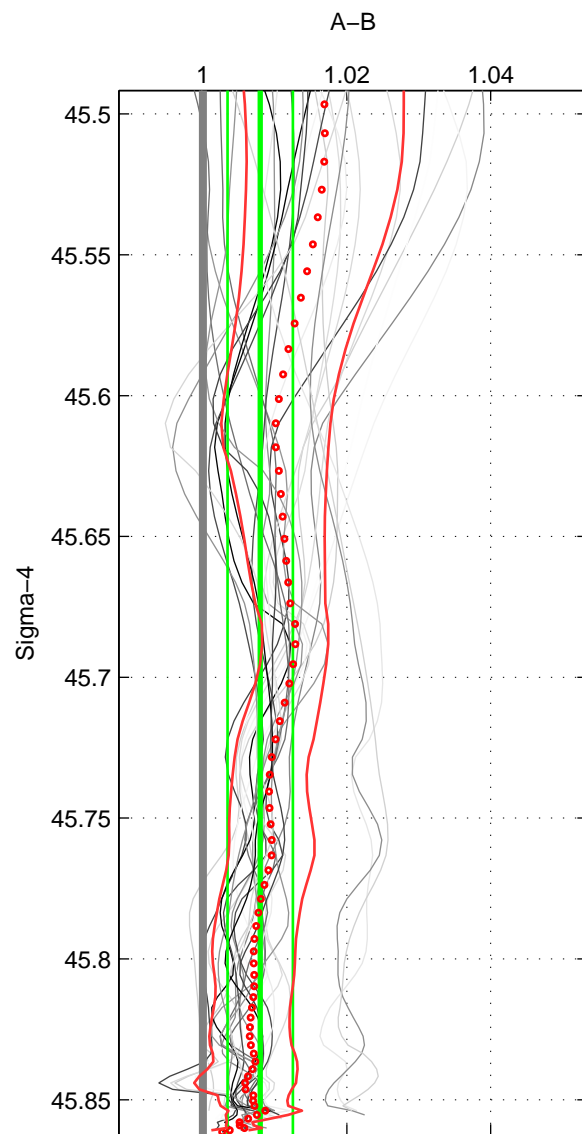

Cruise A (red). Date: Jul 1994 Cruisename: 624-49RY19940707

Cruise B (blue). Date: Nov 1995 Cruisename: 625-49RY19951115

*** "Favourite" values are means of spaces 1 2 3.

	Offset	O.StDev	Ratio	R.Stdev	Rating
SIGMA:	0.289	0.165	1.008	0.005	5
THETA:	0.282	0.179	1.008	0.005	5
DEPTH:	0.202	0.147	1.006	0.004	5
FAV.:	0.258	0.163	1.007	0.005	5

Profiles of A: 9
 Profiles of B: 5
 Diff profs : 26
 WMoffset (A-B): 0.28907
 WMoffset stdev: 0.16492
 WMratio (A/B): 1.008
 WMratio stdev: 0.0045462

Quality (1-5): 5

Profiles of A: 9
 Profiles of B: 5
 Diff profs : 26
 WMoffset (A-B): 0.2824
 WMoffset stdev: 0.17856
 WMratio (A/B): 1.0078
 WMratio stdev: 0.0049185

Quality (1-5): 5

Profiles of A: 9
 Profiles of B: 5
 Diff profs : 26
 WMoffset (A-B): 0.20159
 WMoffset stdev: 0.14674
 WMratio (A/B): 1.0056
 WMratio stdev: 0.0040988

Quality (1-5): 5