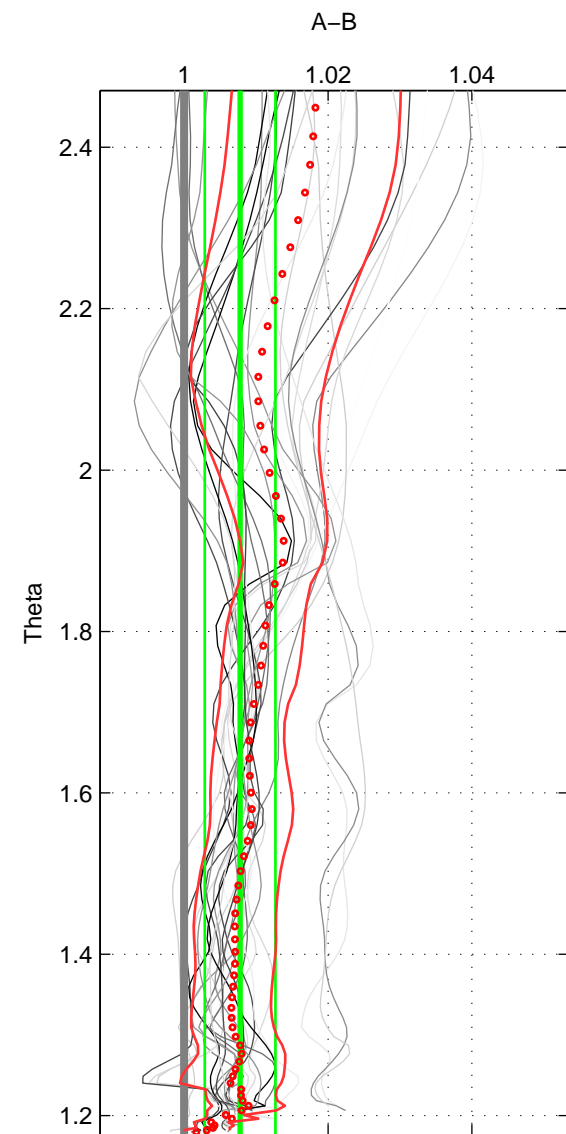

Cruise A (red). Date: Jul 1994 Cruisename: 624-49RY19940707

Cruise B (blue). Date: Nov 1995 Cruisename: 625-49RY19951115

*** "Favourite" values are means of spaces 1 2 3.

	Offset	O.StDev	Ratio	R.Stdev	Rating
SIGMA:	0.289	0.165	1.008	0.005	5
THETA:	0.282	0.179	1.008	0.005	5
DEPTH:	0.202	0.147	1.006	0.004	5
FAV.:	0.258	0.163	1.007	0.005	5

Profiles of A: 9
 Profiles of B: 5
 Diff profs : 26
 WMoffset (A-B): 0.28907
 WMoffset stdev: 0.16492
 WMratio (A/B): 1.008
 WMratio stdev: 0.0045462

Quality (1-5): 5

Profiles of A: 9
 Profiles of B: 5
 Diff profs : 26
 WMoffset (A-B): 0.2824
 WMoffset stdev: 0.17856
 WMratio (A/B): 1.0078
 WMratio stdev: 0.0049185

Quality (1-5): 5

Profiles of A: 9
 Profiles of B: 5
 Diff profs : 26
 WMoffset (A-B): 0.20159
 WMoffset stdev: 0.14674
 WMratio (A/B): 1.0056
 WMratio stdev: 0.0040988

Quality (1-5): 5