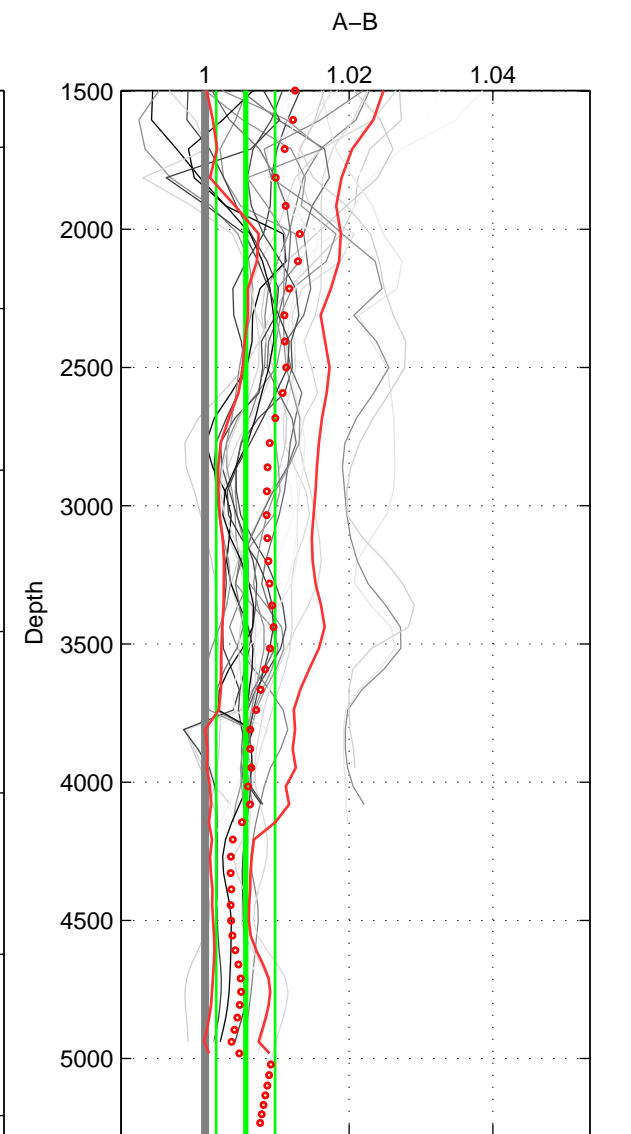

Cruise A (red). Date: Jul 1994 Cruisename: 624-49RY19940707

Cruise B (blue). Date: Nov 1995 Cruisename: 625-49RY19951115

*** "Favourite" values are means of spaces 1 2 3.

	Offset	O.StDev	Ratio	R.Stdev	Rating
SIGMA:	0.289	0.165	1.008	0.005	5
THETA:	0.282	0.179	1.008	0.005	5
DEPTH:	0.202	0.147	1.006	0.004	5
FAV.:	0.258	0.163	1.007	0.005	5

Profiles of A: 9
 Profiles of B: 5
 Diff profs : 26
 WMoffset (A-B): 0.28907
 WMoffset stdev: 0.16492
 WMratio (A/B): 1.008
 WMratio stdev: 0.0045462

Quality (1-5): 5

Profiles of A: 9
 Profiles of B: 5
 Diff profs : 26
 WMoffset (A-B): 0.2824
 WMoffset stdev: 0.17856
 WMratio (A/B): 1.0078
 WMratio stdev: 0.0049185

Quality (1-5): 5

Profiles of A: 9
 Profiles of B: 5
 Diff profs : 26
 WMoffset (A-B): 0.20159
 WMoffset stdev: 0.14674
 WMratio (A/B): 1.0056
 WMratio stdev: 0.0040988

Quality (1-5): 5