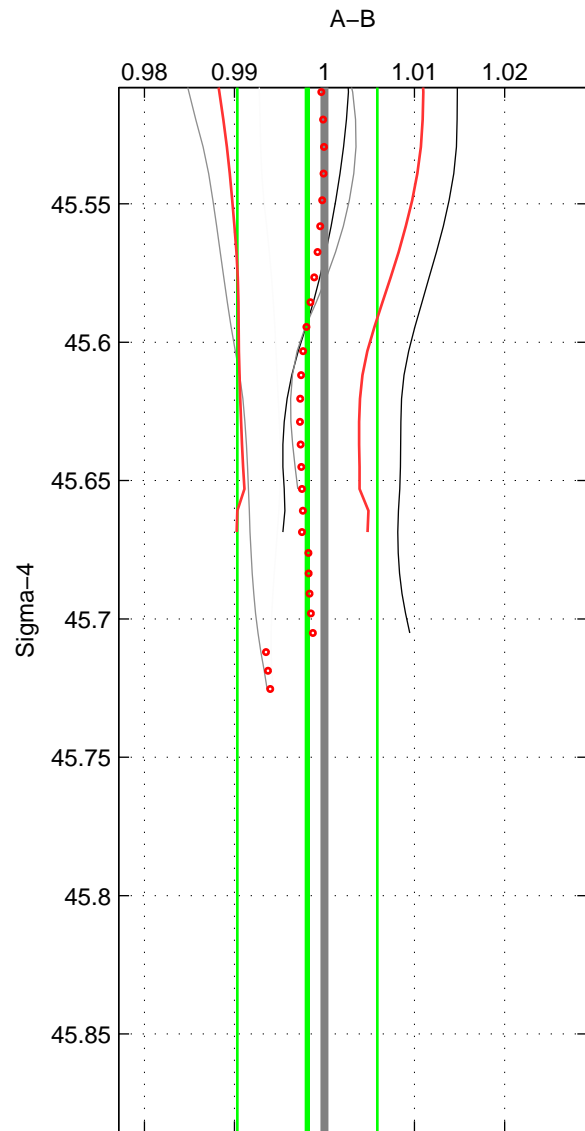

Cruise A (red). Date: Jun 2001 Cruisename: 591-49NZ20010604  
 Cruise B (blue). Date: Oct 1998 Cruisename: 686-49UP19980916

\*\*\* "Favourite" values are means of spaces 1 2.

	Offset	O.StDev	Ratio	R.Stdev	Rating
SIGMA:	-0.084	0.330	0.998	0.008	3
THETA:	-0.119	0.323	0.997	0.008	3
DEPTH:	-0.019	0.046	1.000	0.001	2
FAV. :	-0.101	0.327	0.998	0.008	3

Profiles of A: 3  
 Profiles of B: 4  
 Diff profs : 5  
 WMoffset (A-B): -0.083855  
 WMoffset stdev: 0.33008  
 WMratio (A/B): 0.99809  
 WMratio stdev: 0.0077695

Quality (1-5): 3

Profiles of A: 3  
 Profiles of B: 4  
 Diff profs : 5  
 WMoffset (A-B): -0.11893  
 WMoffset stdev: 0.32314  
 WMratio (A/B): 0.99726  
 WMratio stdev: 0.007606

Quality (1-5): 3

Profiles of A: 3  
 Profiles of B: 4  
 Diff profs : 5  
 WMoffset (A-B): -0.01865  
 WMoffset stdev: 0.045953  
 WMratio (A/B): 0.99956  
 WMratio stdev: 0.001111

Quality (1-5): 2

Please note that statistics are bad.