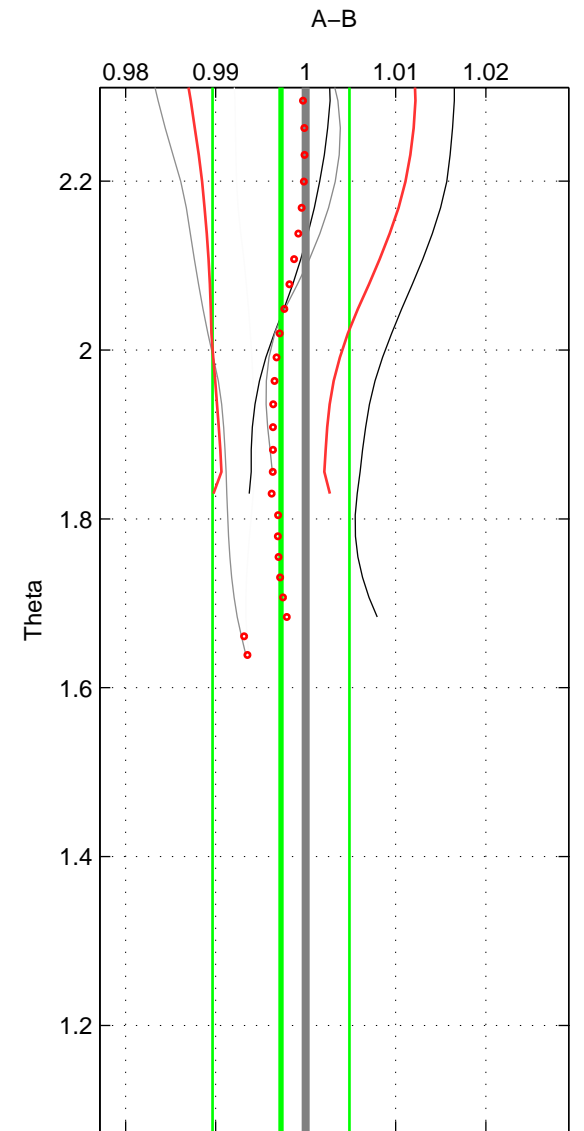

Cruise A (red). Date: Jun 2001 Cruisename: 591-49NZ20010604  
 Cruise B (blue). Date: Oct 1998 Cruisename: 686-49UP19980916

\*\*\* "Favourite" values are means of spaces 1 2.

	Offset	O.StDev	Ratio	R.Stdev	Rating
SIGMA:	-0.084	0.330	0.998	0.008	3
THETA:	-0.119	0.323	0.997	0.008	3
DEPTH:	-0.019	0.046	1.000	0.001	2
FAV. :	-0.101	0.327	0.998	0.008	3

Profiles of A: 3  
 Profiles of B: 4  
 Diff profs : 5  
 WMoffset (A-B): -0.083855  
 WMoffset stdev: 0.33008  
 WMratio (A/B): 0.99809  
 WMratio stdev: 0.0077695

Quality (1-5): 3

Profiles of A: 3  
 Profiles of B: 4  
 Diff profs : 5  
 WMoffset (A-B): -0.11893  
 WMoffset stdev: 0.32314  
 WMratio (A/B): 0.99726  
 WMratio stdev: 0.007606

Quality (1-5): 3

Profiles of A: 3  
 Profiles of B: 4  
 Diff profs : 5  
 WMoffset (A-B): -0.01865  
 WMoffset stdev: 0.045953  
 WMratio (A/B): 0.99956  
 WMratio stdev: 0.001111

Quality (1-5): 2

Please note that statistics are bad.