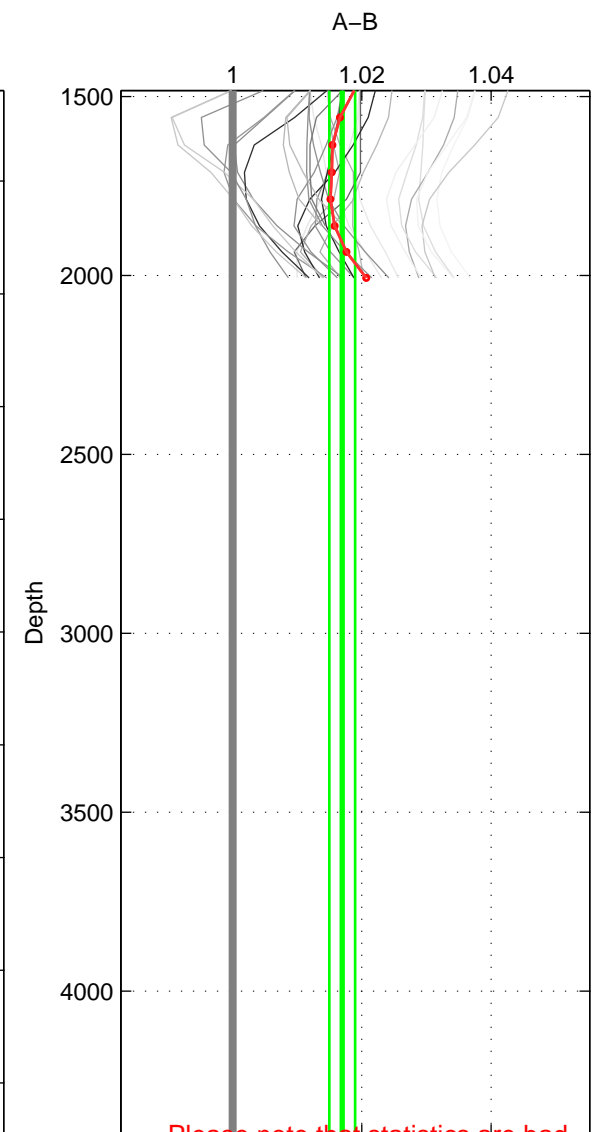

Cruise A (red). Date: Mar 1989 Cruisename: 507-32MW19890206

Cruise B (blue). Date: Apr 2007 Cruisename: 674-49UF20070424

*** "Favourite" values are means of spaces 1 2.

	Offset	O.StDev	Ratio	R.Stdev	Rating
SIGMA:	0.679	0.378	1.018	0.010	4
THETA:	0.685	0.377	1.018	0.010	4
DEPTH:	0.650	0.074	1.017	0.002	3
FAV.:	0.682	0.377	1.018	0.010	4

Profiles of A: 11
 Profiles of B: 3
 Diff profs : 29
 WMoffset (A-B): 0.67917
 WMoffset stdev: 0.37757
 WMratio (A/B): 1.0177
 WMratio stdev: 0.0098632

Quality (1-5): 4

Profiles of A: 11
 Profiles of B: 3
 Diff profs : 29
 WMoffset (A-B): 0.68499
 WMoffset stdev: 0.37719
 WMratio (A/B): 1.0179
 WMratio stdev: 0.0098539

Quality (1-5): 4

Profiles of A: 11
 Profiles of B: 3
 Diff profs : 29
 WMoffset (A-B): 0.64988
 WMoffset stdev: 0.073921
 WMratio (A/B): 1.0169
 WMratio stdev: 0.0019916

Quality (1-5): 3

Please note that statistics are bad.