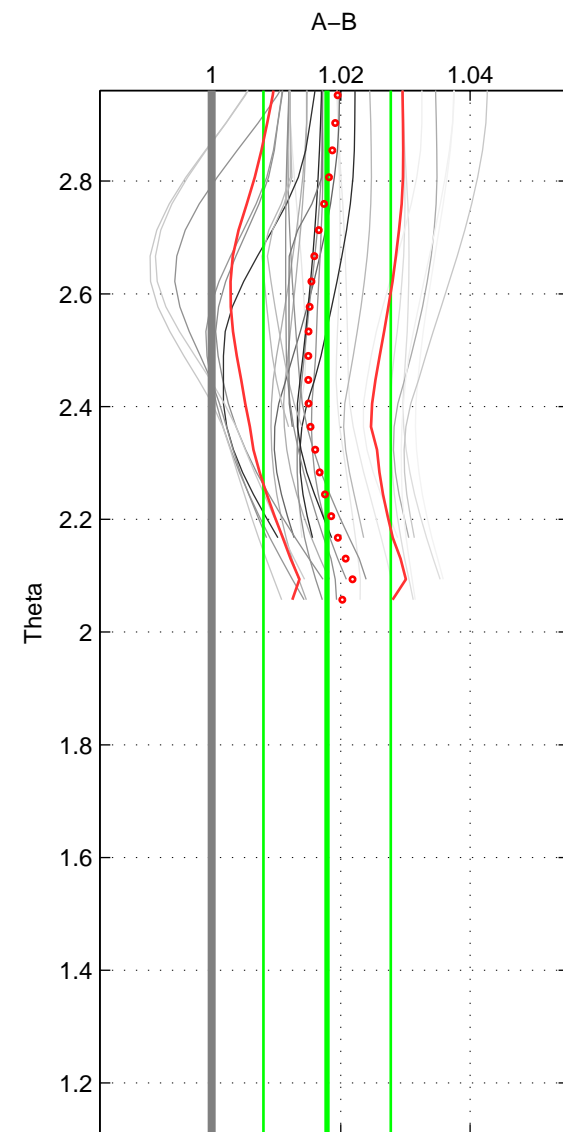

Cruise A (red). Date: Mar 1989 Cruisename: 507-32MW19890206

Cruise B (blue). Date: Apr 2007 Cruisename: 674-49UF20070424

*** "Favourite" values are means of spaces 1 2.

	Offset	O.StDev	Ratio	R.Stdev	Rating
SIGMA:	0.679	0.378	1.018	0.010	4
THETA:	0.685	0.377	1.018	0.010	4
DEPTH:	0.650	0.074	1.017	0.002	3
FAV.:	0.682	0.377	1.018	0.010	4

Profiles of A: 11
 Profiles of B: 3
 Diff profs : 29
 WMoffset (A-B): 0.67917
 WMoffset stdev: 0.37757
 WMratio (A/B): 1.0177
 WMratio stdev: 0.0098632

Quality (1-5): 4

Profiles of A: 11
 Profiles of B: 3
 Diff profs : 29
 WMoffset (A-B): 0.68499
 WMoffset stdev: 0.37719
 WMratio (A/B): 1.0179
 WMratio stdev: 0.0098539

Quality (1-5): 4

Profiles of A: 11
 Profiles of B: 3
 Diff profs : 29
 WMoffset (A-B): 0.64988
 WMoffset stdev: 0.073921
 WMratio (A/B): 1.0169
 WMratio stdev: 0.0019916

Quality (1-5): 3

Please note that statistics are bad.