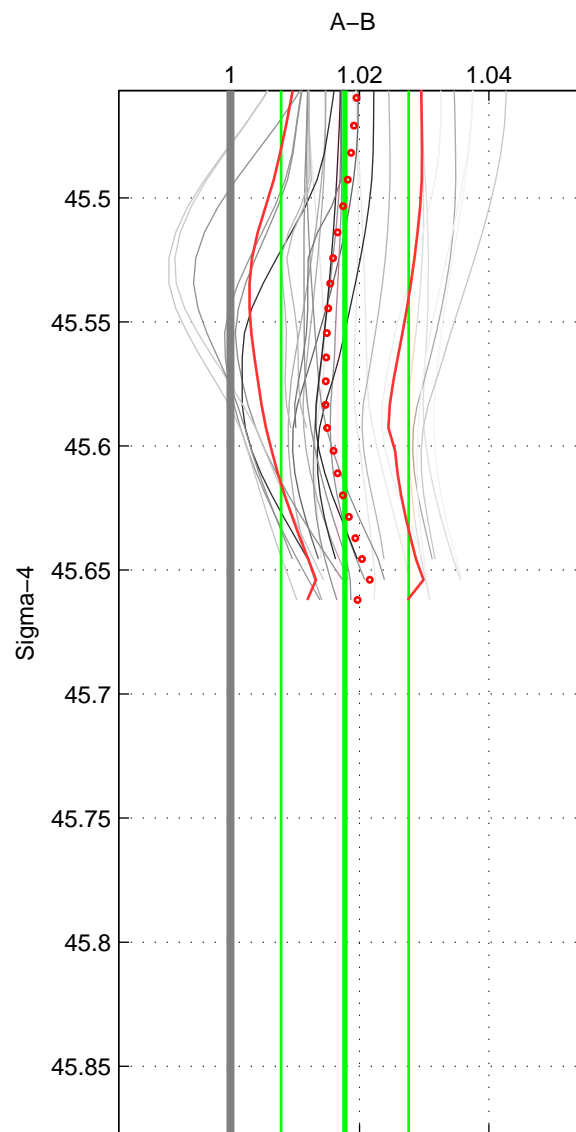

Cruise A (red). Date: Mar 1989 Cruisename: 507-32MW19890206

Cruise B (blue). Date: Apr 2007 Cruisename: 674-49UF20070424

*** "Favourite" values are means of spaces 1 2.

	Offset	O.StDev	Ratio	R.Stdev	Rating
SIGMA:	0.679	0.378	1.018	0.010	4
THETA:	0.685	0.377	1.018	0.010	4
DEPTH:	0.650	0.074	1.017	0.002	3
FAV.:	0.682	0.377	1.018	0.010	4

Profiles of A: 11
 Profiles of B: 3
 Diff profs : 29
 WMoffset (A-B): 0.67917
 WMoffset stdev: 0.37757
 WMratio (A/B): 1.0177
 WMratio stdev: 0.0098632

Quality (1-5): 4

Profiles of A: 11
 Profiles of B: 3
 Diff profs : 29
 WMoffset (A-B): 0.68499
 WMoffset stdev: 0.37719
 WMratio (A/B): 1.0179
 WMratio stdev: 0.0098539

Quality (1-5): 4

Profiles of A: 11
 Profiles of B: 3
 Diff profs : 29
 WMoffset (A-B): 0.64988
 WMoffset stdev: 0.073921
 WMratio (A/B): 1.0169
 WMratio stdev: 0.0019916

Quality (1-5): 3

Please note that statistics are bad.