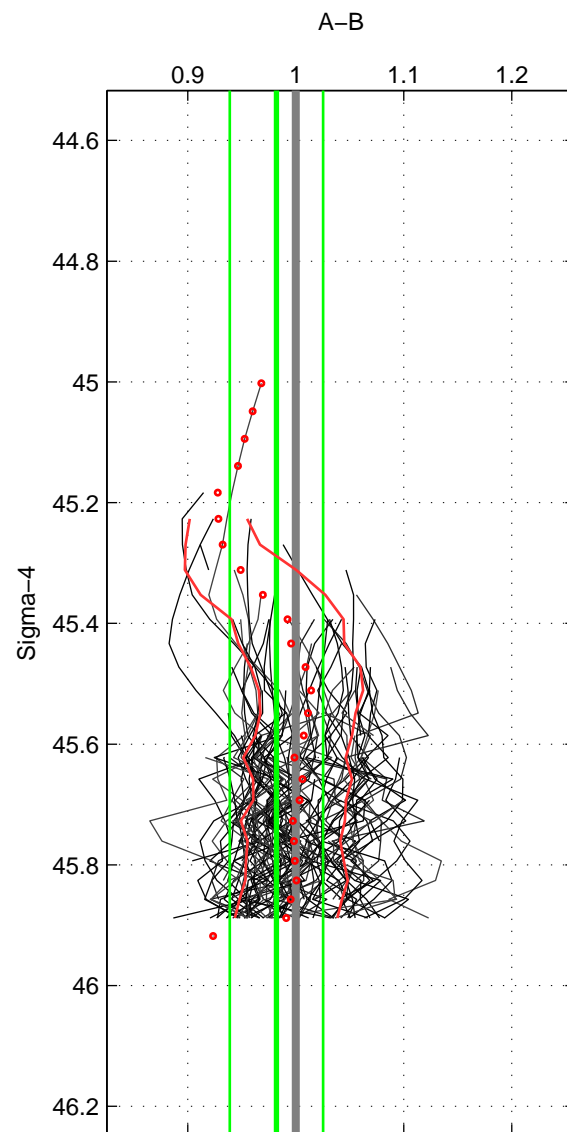

Cruise A (red). Date: Oct 1994 Cruisename: 184-18HU19941012

Cruise B (blue). Date: May 1995 Cruisename: 185-18HU19950419

\*\*\* "Favourite" values are means of spaces 2 3.

	Offset	O.StDev	Ratio	R.Stdev	Rating
SIGMA:	-0.290	0.796	0.982	0.043	4
THETA:	0.002	0.762	1.000	0.042	5
DEPTH:	0.002	0.782	1.000	0.042	5
FAV.:	0.002	0.772	1.000	0.042	5

Profiles of A: 60  
 Profiles of B: 61  
 Diff profs : 99  
 WMoffset (A-B): -0.28969  
 WMoffset stdev: 0.79616  
 WMratio (A/B): 0.98206  
 WMratio stdev: 0.043243

Quality (1-5): 4

Profiles of A: 60  
 Profiles of B: 61  
 Diff profs : 99  
 WMoffset (A-B): 0.0022893  
 WMoffset stdev: 0.76159  
 WMratio (A/B): 1.0004  
 WMratio stdev: 0.042296

Quality (1-5): 5

Profiles of A: 60  
 Profiles of B: 61  
 Diff profs : 99  
 WMoffset (A-B): 0.0015859  
 WMoffset stdev: 0.78198  
 WMratio (A/B): 1  
 WMratio stdev: 0.042112

Quality (1-5): 5