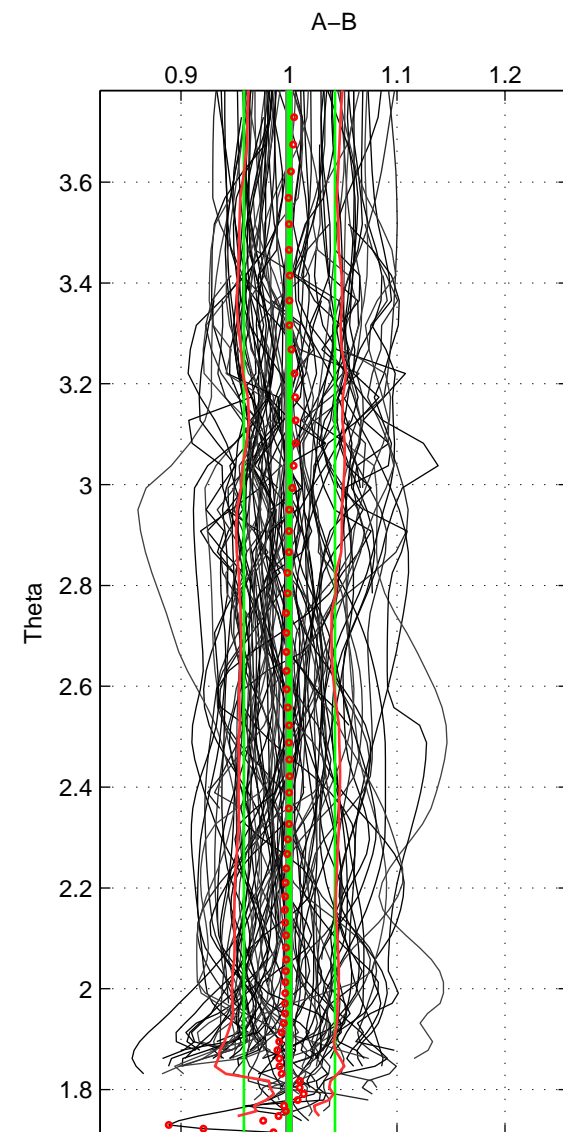

Cruise A (red). Date: Oct 1994 Cruisename: 184-18HU19941012

Cruise B (blue). Date: May 1995 Cruisename: 185-18HU19950419

\*\*\* "Favourite" values are means of spaces 2 3.

	Offset	O.StDev	Ratio	R.Stdev	Rating
SIGMA:	-0.290	0.796	0.982	0.043	4
THETA:	0.002	0.762	1.000	0.042	5
DEPTH:	0.002	0.782	1.000	0.042	5
FAV.:	0.002	0.772	1.000	0.042	5

Profiles of A: 60  
 Profiles of B: 61  
 Diff profs : 99  
 WMoffset (A-B): -0.28969  
 WMoffset stdev: 0.79616  
 WMratio (A/B): 0.98206  
 WMratio stdev: 0.043243

Quality (1-5): 4

Profiles of A: 60  
 Profiles of B: 61  
 Diff profs : 99  
 WMoffset (A-B): 0.0022893  
 WMoffset stdev: 0.76159  
 WMratio (A/B): 1.0004  
 WMratio stdev: 0.042296

Quality (1-5): 5

Profiles of A: 60  
 Profiles of B: 61  
 Diff profs : 99  
 WMoffset (A-B): 0.0015859  
 WMoffset stdev: 0.78198  
 WMratio (A/B): 1  
 WMratio stdev: 0.042112

Quality (1-5): 5