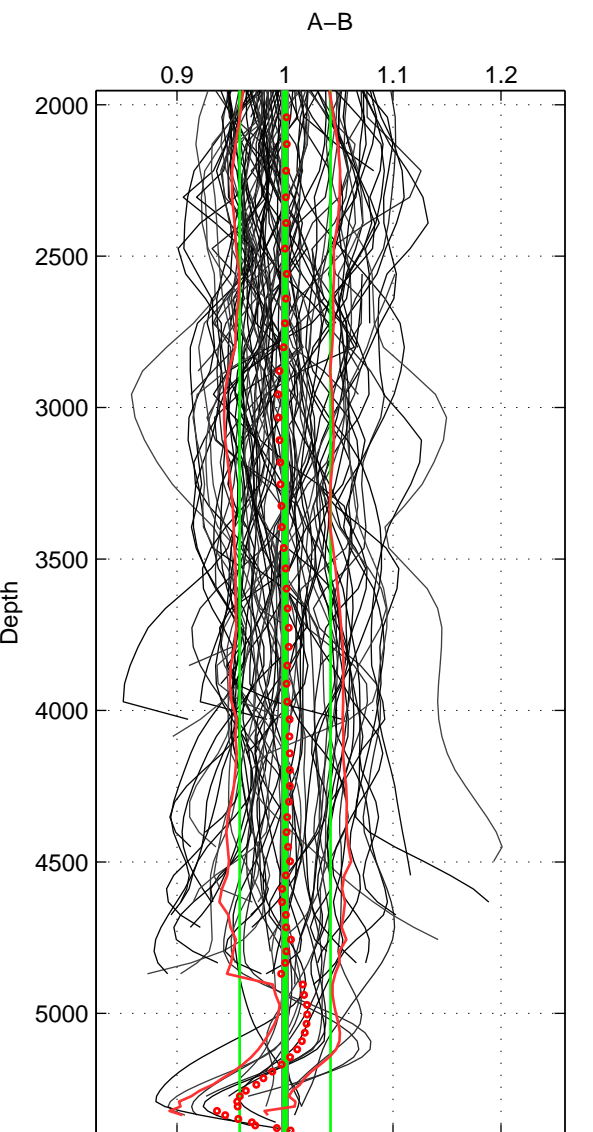

Cruise A (red). Date: Oct 1994 Cruisename: 184-18HU19941012

Cruise B (blue). Date: May 1995 Cruisename: 185-18HU19950419

\*\*\* "Favourite" values are means of spaces 2 3.

	Offset	O.StDev	Ratio	R.Stdev	Rating
SIGMA:	-0.290	0.796	0.982	0.043	4
THETA:	0.002	0.762	1.000	0.042	5
DEPTH:	0.002	0.782	1.000	0.042	5
FAV.:	0.002	0.772	1.000	0.042	5

Profiles of A: 60  
 Profiles of B: 61  
 Diff profs : 99  
 WMoffset (A-B): -0.28969  
 WMoffset stdev: 0.79616  
 WMratio (A/B): 0.98206  
 WMratio stdev: 0.043243

Quality (1-5): 4

Profiles of A: 60  
 Profiles of B: 61  
 Diff profs : 99  
 WMoffset (A-B): 0.0022893  
 WMoffset stdev: 0.76159  
 WMratio (A/B): 1.0004  
 WMratio stdev: 0.042296

Quality (1-5): 5

Profiles of A: 60  
 Profiles of B: 61  
 Diff profs : 99  
 WMoffset (A-B): 0.0015859  
 WMoffset stdev: 0.78198  
 WMratio (A/B): 1  
 WMratio stdev: 0.042112

Quality (1-5): 5