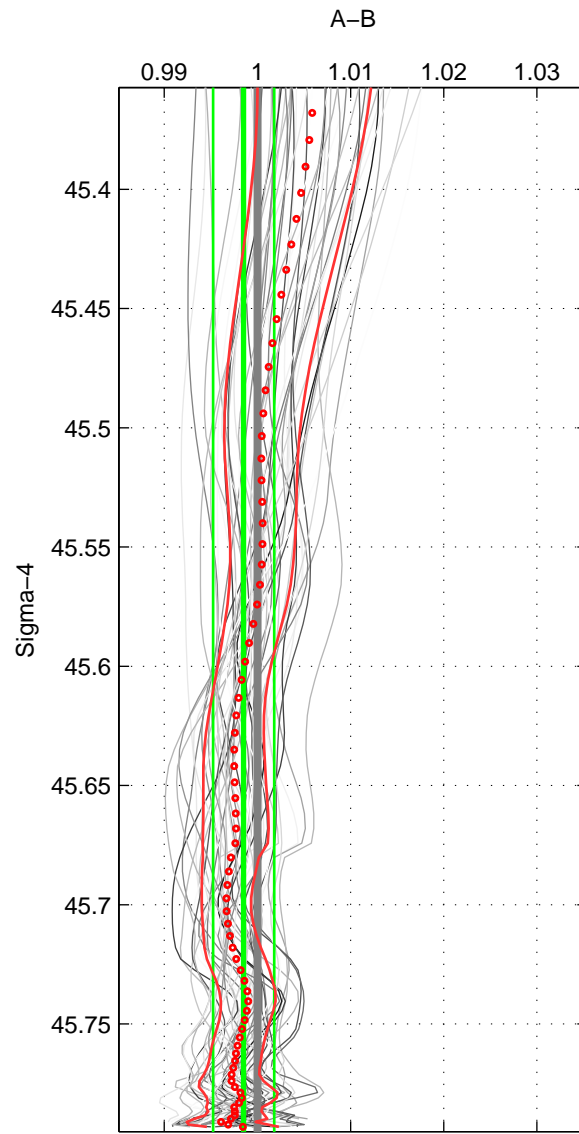

Cruise A (red). Date: Sep 2003 Cruisename: 599-49NZ20030803
 Cruise B (blue). Date: Dec 2007 Cruisename: 614-49NZ20071122

*** "Favourite" values are means of spaces 1 2 3.

	Offset	O.StDev	Ratio	R.Stdev	Rating
SIGMA:	-0.051	0.115	0.999	0.003	5
THETA:	-0.049	0.113	0.999	0.003	5
DEPTH:	-0.089	0.115	0.997	0.003	5
FAV. :	-0.063	0.114	0.998	0.003	5

Profiles of A: 7
 Profiles of B: 9
 Diff profs : 46
 WMoffset (A-B): -0.051467
 WMoffset stdev: 0.11495
 WMratio (A/B): 0.99852
 WMratio stdev: 0.0032709

Quality (1-5): 5

Profiles of A: 7
 Profiles of B: 9
 Diff profs : 46
 WMoffset (A-B): -0.048852
 WMoffset stdev: 0.11255
 WMratio (A/B): 0.99859
 WMratio stdev: 0.0032091

Quality (1-5): 5

Profiles of A: 7
 Profiles of B: 9
 Diff profs : 46
 WMoffset (A-B): -0.089455
 WMoffset stdev: 0.11546
 WMratio (A/B): 0.99746
 WMratio stdev: 0.0032682

Quality (1-5): 5