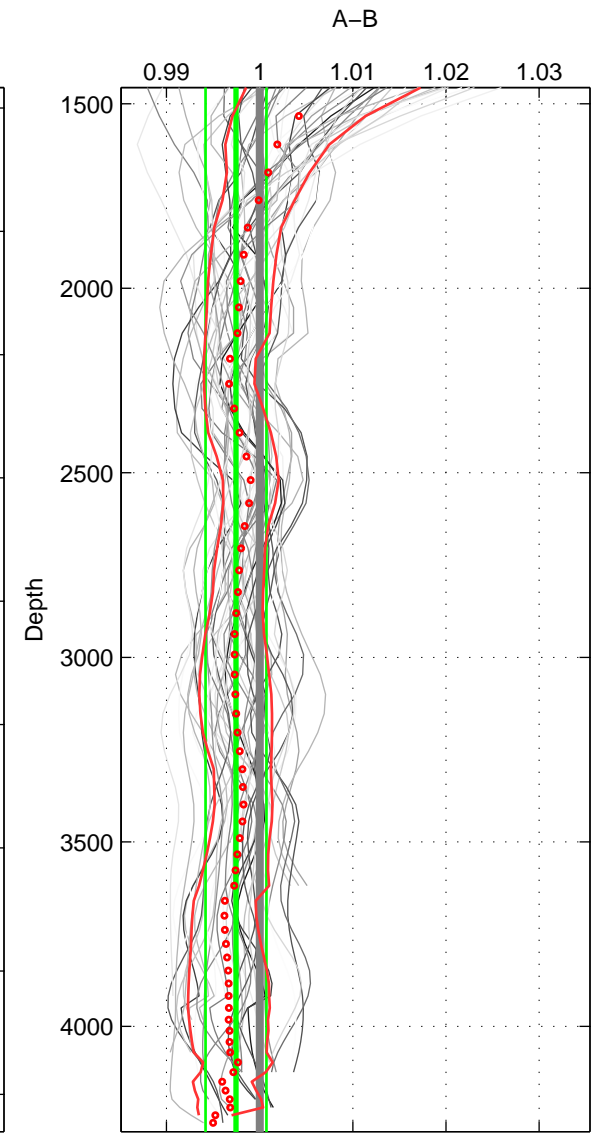

Cruise A (red). Date: Sep 2003 Cruisename: 599-49NZ20030803
 Cruise B (blue). Date: Dec 2007 Cruisename: 614-49NZ20071122

*** "Favourite" values are means of spaces 1 2 3.

	Offset	O.StDev	Ratio	R.Stdev	Rating
SIGMA:	-0.051	0.115	0.999	0.003	5
THETA:	-0.049	0.113	0.999	0.003	5
DEPTH:	-0.089	0.115	0.997	0.003	5
FAV. :	-0.063	0.114	0.998	0.003	5

Profiles of A: 7
 Profiles of B: 9
 Diff profs : 46
 WMoffset (A-B): -0.051467
 WMoffset stdev: 0.11495
 WMratio (A/B): 0.99852
 WMratio stdev: 0.0032709

Quality (1-5): 5

Profiles of A: 7
 Profiles of B: 9
 Diff profs : 46
 WMoffset (A-B): -0.048852
 WMoffset stdev: 0.11255
 WMratio (A/B): 0.99859
 WMratio stdev: 0.0032091

Quality (1-5): 5

Profiles of A: 7
 Profiles of B: 9
 Diff profs : 46
 WMoffset (A-B): -0.089455
 WMoffset stdev: 0.11546
 WMratio (A/B): 0.99746
 WMratio stdev: 0.0032682

Quality (1-5): 5