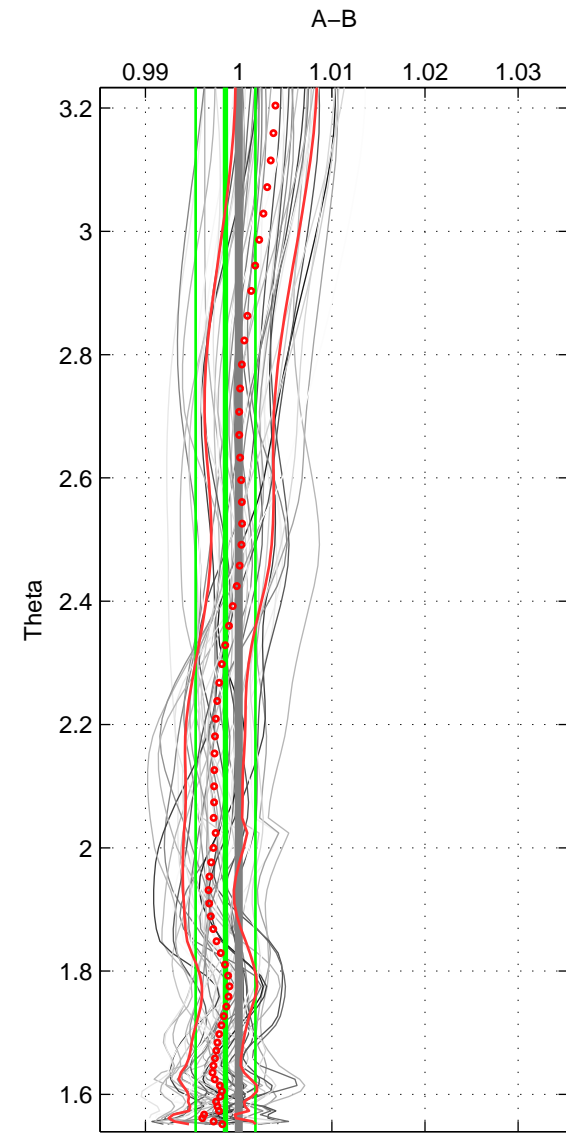

Cruise A (red). Date: Sep 2003 Cruisename: 599-49NZ20030803
 Cruise B (blue). Date: Dec 2007 Cruisename: 614-49NZ20071122

*** "Favourite" values are means of spaces 1 2 3.

	Offset	O.StDev	Ratio	R.Stdev	Rating
SIGMA:	-0.051	0.115	0.999	0.003	5
THETA:	-0.049	0.113	0.999	0.003	5
DEPTH:	-0.089	0.115	0.997	0.003	5
FAV. :	-0.063	0.114	0.998	0.003	5

Profiles of A: 7
 Profiles of B: 9
 Diff profs : 46
 WMoffset (A-B): -0.051467
 WMoffset stdev: 0.11495
 WMratio (A/B): 0.99852
 WMratio stdev: 0.0032709

Quality (1-5): 5

Profiles of A: 7
 Profiles of B: 9
 Diff profs : 46
 WMoffset (A-B): -0.048852
 WMoffset stdev: 0.11255
 WMratio (A/B): 0.99859
 WMratio stdev: 0.0032091

Quality (1-5): 5

Profiles of A: 7
 Profiles of B: 9
 Diff profs : 46
 WMoffset (A-B): -0.089455
 WMoffset stdev: 0.11546
 WMratio (A/B): 0.99746
 WMratio stdev: 0.0032682

Quality (1-5): 5