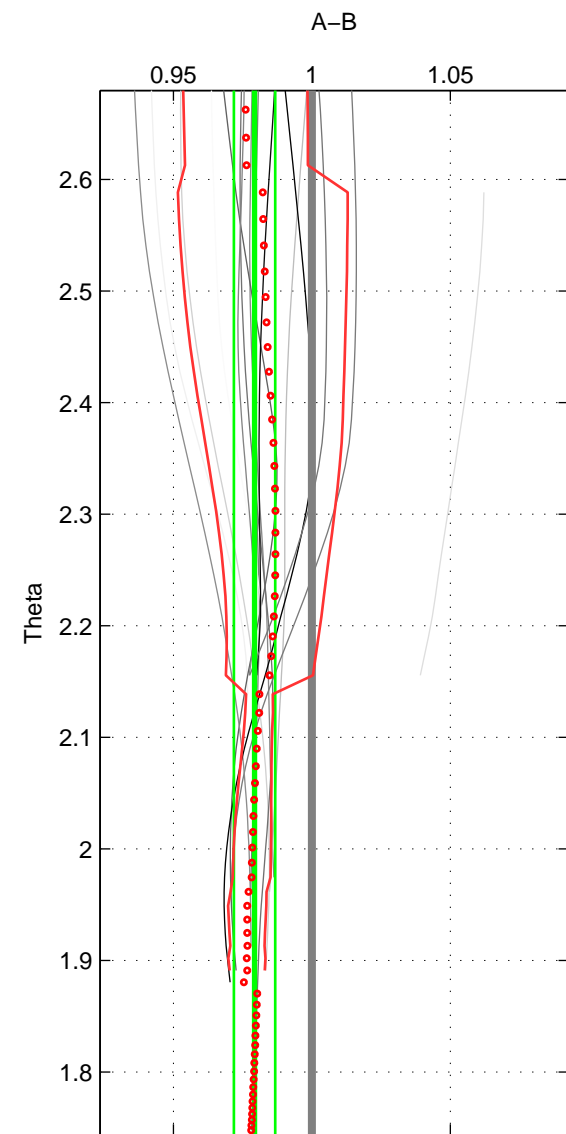

Cruise A (red). Date: Jul 2005 Cruisename: 669-49UF20050615

Cruise B (blue). Date: May 1999 Cruisename: 687-49UP19990419

*** "Favourite" values are means of spaces 1 2 3.

	Offset	O.StDev	Ratio	R.Stdev	Rating
SIGMA:	-0.912	0.313	0.979	0.007	4
THETA:	-0.880	0.322	0.979	0.007	4
DEPTH:	-0.760	0.683	0.982	0.016	4
FAV. :	-0.850	0.439	0.980	0.010	4

Profiles of A: 6
 Profiles of B: 5
 Diff profs : 15
 WMoffset (A-B): -0.91173
 WMoffset stdev: 0.31316
 WMratio (A/B): 0.97854
 WMratio stdev: 0.0072459

Quality (1-5): 4

Profiles of A: 6
 Profiles of B: 5
 Diff profs : 15
 WMoffset (A-B): -0.87972
 WMoffset stdev: 0.32176
 WMratio (A/B): 0.97926
 WMratio stdev: 0.0074488

Quality (1-5): 4

Profiles of A: 6
 Profiles of B: 5
 Diff profs : 15
 WMoffset (A-B): -0.75999
 WMoffset stdev: 0.68292
 WMratio (A/B): 0.98211
 WMratio stdev: 0.016086

Quality (1-5): 4