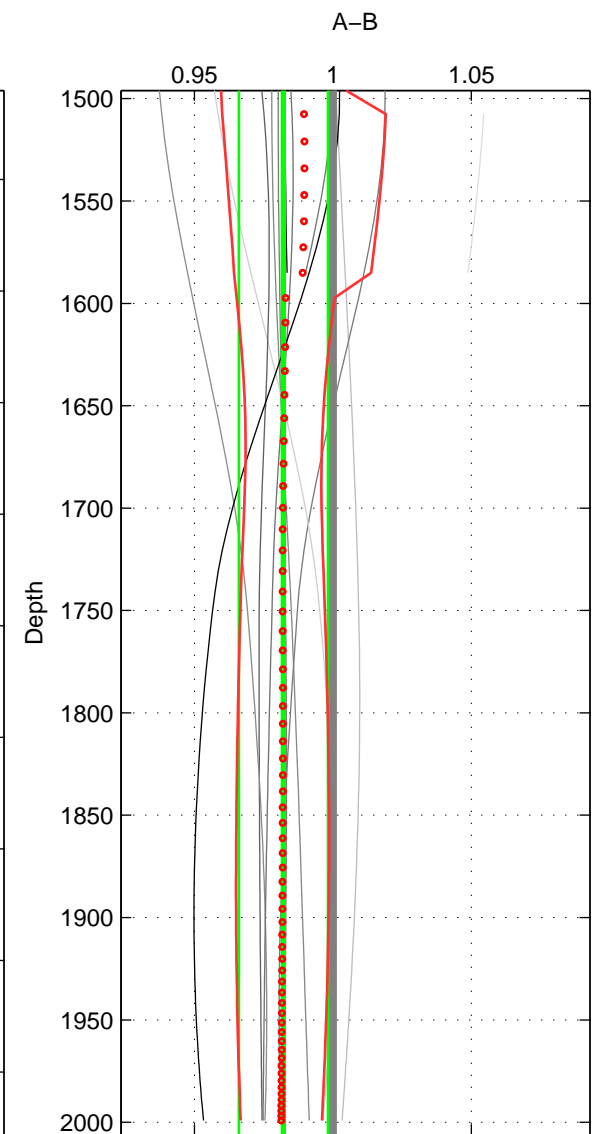

Cruise A (red). Date: Jul 2005 Cruisename: 669-49UF20050615

Cruise B (blue). Date: May 1999 Cruisename: 687-49UP19990419

*** "Favourite" values are means of spaces 1 2 3.

	Offset	O.StDev	Ratio	R.Stdev	Rating
SIGMA:	-0.912	0.313	0.979	0.007	4
THETA:	-0.880	0.322	0.979	0.007	4
DEPTH:	-0.760	0.683	0.982	0.016	4
FAV. :	-0.850	0.439	0.980	0.010	4

Profiles of A: 6
 Profiles of B: 5
 Diff profs : 15
 WMoffset (A-B): -0.91173
 WMoffset stdev: 0.31316
 WMratio (A/B): 0.97854
 WMratio stdev: 0.0072459

Quality (1-5): 4

Profiles of A: 6
 Profiles of B: 5
 Diff profs : 15
 WMoffset (A-B): -0.87972
 WMoffset stdev: 0.32176
 WMratio (A/B): 0.97926
 WMratio stdev: 0.0074488

Quality (1-5): 4

Profiles of A: 6
 Profiles of B: 5
 Diff profs : 15
 WMoffset (A-B): -0.75999
 WMoffset stdev: 0.68292
 WMratio (A/B): 0.98211
 WMratio stdev: 0.016086

Quality (1-5): 4