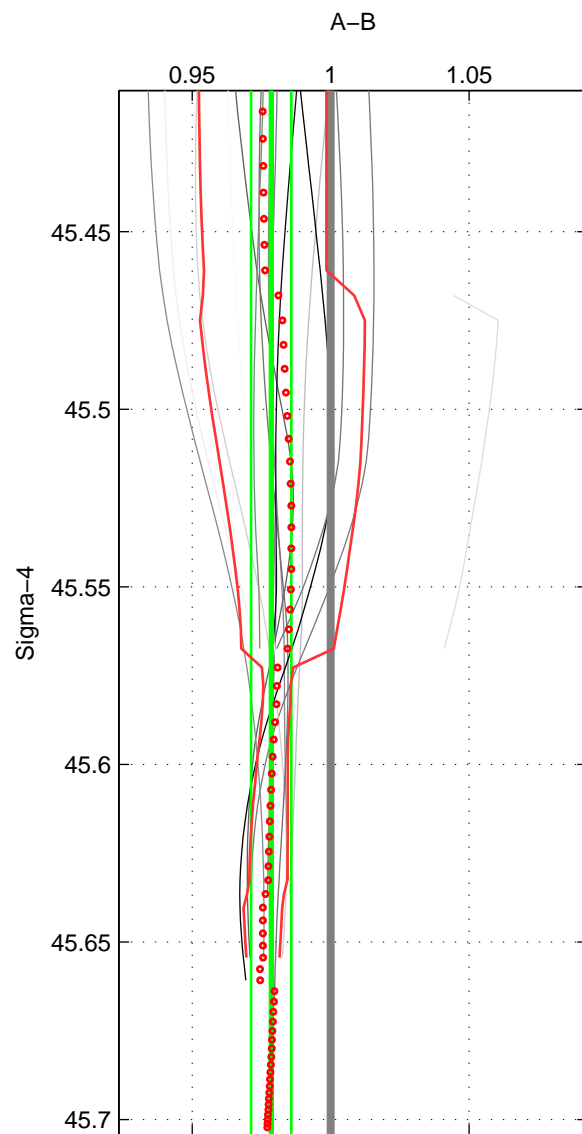

Cruise A (red). Date: Jul 2005 Cruisename: 669-49UF20050615

Cruise B (blue). Date: May 1999 Cruisename: 687-49UP19990419

*** "Favourite" values are means of spaces 1 2 3.

	Offset	O.StDev	Ratio	R.Stdev	Rating
SIGMA:	-0.912	0.313	0.979	0.007	4
THETA:	-0.880	0.322	0.979	0.007	4
DEPTH:	-0.760	0.683	0.982	0.016	4
FAV. :	-0.850	0.439	0.980	0.010	4

Profiles of A: 6
 Profiles of B: 5
 Diff profs : 15
 WMoffset (A-B): -0.91173
 WMoffset stdev: 0.31316
 WMratio (A/B): 0.97854
 WMratio stdev: 0.0072459

Quality (1-5): 4

Profiles of A: 6
 Profiles of B: 5
 Diff profs : 15
 WMoffset (A-B): -0.87972
 WMoffset stdev: 0.32176
 WMratio (A/B): 0.97926
 WMratio stdev: 0.0074488

Quality (1-5): 4

Profiles of A: 6
 Profiles of B: 5
 Diff profs : 15
 WMoffset (A-B): -0.75999
 WMoffset stdev: 0.68292
 WMratio (A/B): 0.98211
 WMratio stdev: 0.016086

Quality (1-5): 4