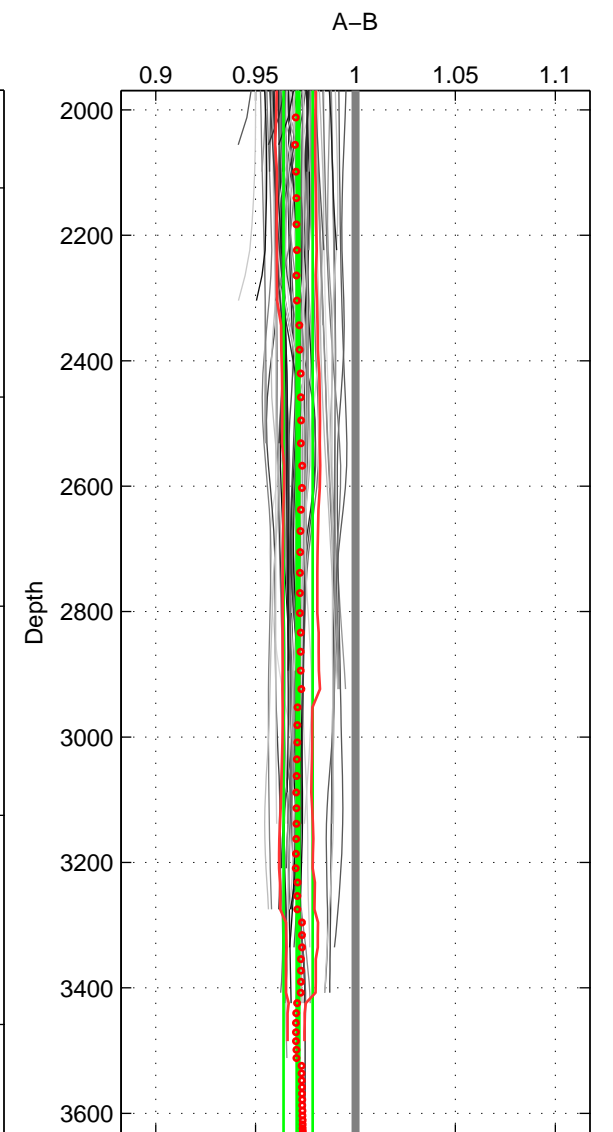

Cruise A (red). Date: Nov 1996 Cruisename: 95-58JH19961030

Cruise B (blue). Date: Jun 2000 Cruisename: 99-58JH20000527

*** "Favourite" values are means of spaces 1 2 3.

	Offset	O.StDev	Ratio	R.Stdev	Rating
SIGMA:	-0.435	0.138	0.971	0.009	4
THETA:	-0.436	0.140	0.971	0.009	4
DEPTH:	-0.426	0.110	0.971	0.007	4
FAV.:	-0.432	0.129	0.971	0.009	4

Profiles of A: 13
 Profiles of B: 18
 Diff profs : 95
 WMoffset (A-B): -0.43454
 WMoffset stdev: 0.13825
 WMratio (A/B): 0.97067
 WMratio stdev: 0.0091508

Quality (1-5): 4

Profiles of A: 13
 Profiles of B: 18
 Diff profs : 95
 WMoffset (A-B): -0.43605
 WMoffset stdev: 0.13971
 WMratio (A/B): 0.97057
 WMratio stdev: 0.0092327

Quality (1-5): 4

Profiles of A: 13
 Profiles of B: 18
 Diff profs : 95
 WMoffset (A-B): -0.4256
 WMoffset stdev: 0.11011
 WMratio (A/B): 0.97125
 WMratio stdev: 0.007268

Quality (1-5): 4