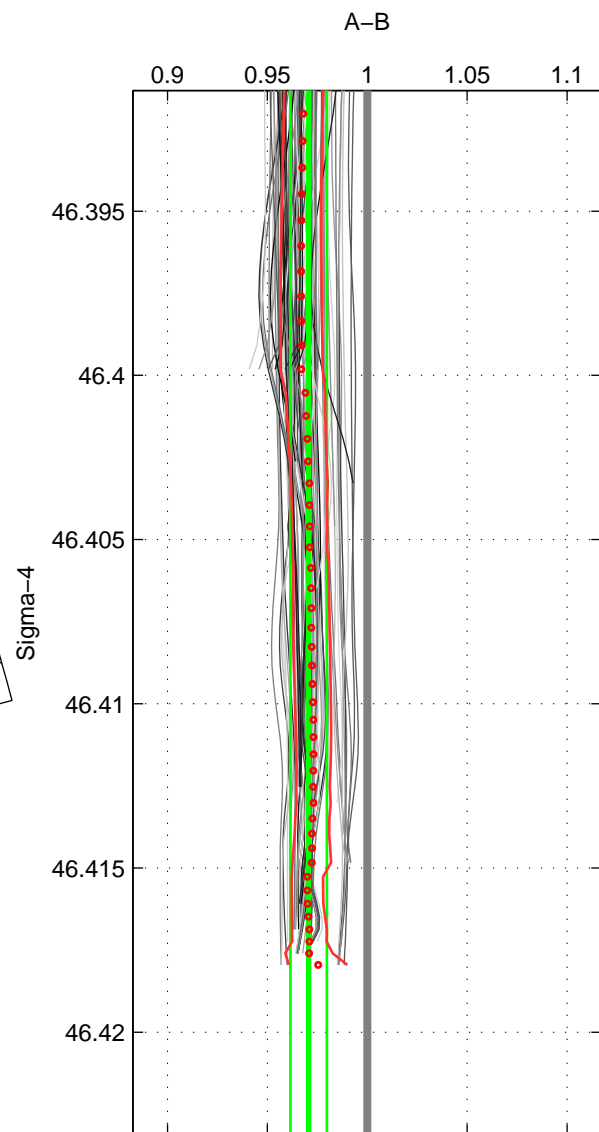

Cruise A (red). Date: Nov 1996 Cruisename: 95-58JH19961030

Cruise B (blue). Date: Jun 2000 Cruisename: 99-58JH20000527

*** "Favourite" values are means of spaces 1 2 3.

	Offset	O.StDev	Ratio	R.Stdev	Rating
SIGMA:	-0.435	0.138	0.971	0.009	4
THETA:	-0.436	0.140	0.971	0.009	4
DEPTH:	-0.426	0.110	0.971	0.007	4
FAV.:	-0.432	0.129	0.971	0.009	4

Profiles of A: 13
 Profiles of B: 18
 Diff profs : 95
 WMoffset (A-B): -0.43454
 WMoffset stdev: 0.13825
 WMratio (A/B): 0.97067
 WMratio stdev: 0.0091508

Quality (1-5): 4

Profiles of A: 13
 Profiles of B: 18
 Diff profs : 95
 WMoffset (A-B): -0.43605
 WMoffset stdev: 0.13971
 WMratio (A/B): 0.97057
 WMratio stdev: 0.0092327

Quality (1-5): 4

Profiles of A: 13
 Profiles of B: 18
 Diff profs : 95
 WMoffset (A-B): -0.4256
 WMoffset stdev: 0.11011
 WMratio (A/B): 0.97125
 WMratio stdev: 0.007268

Quality (1-5): 4