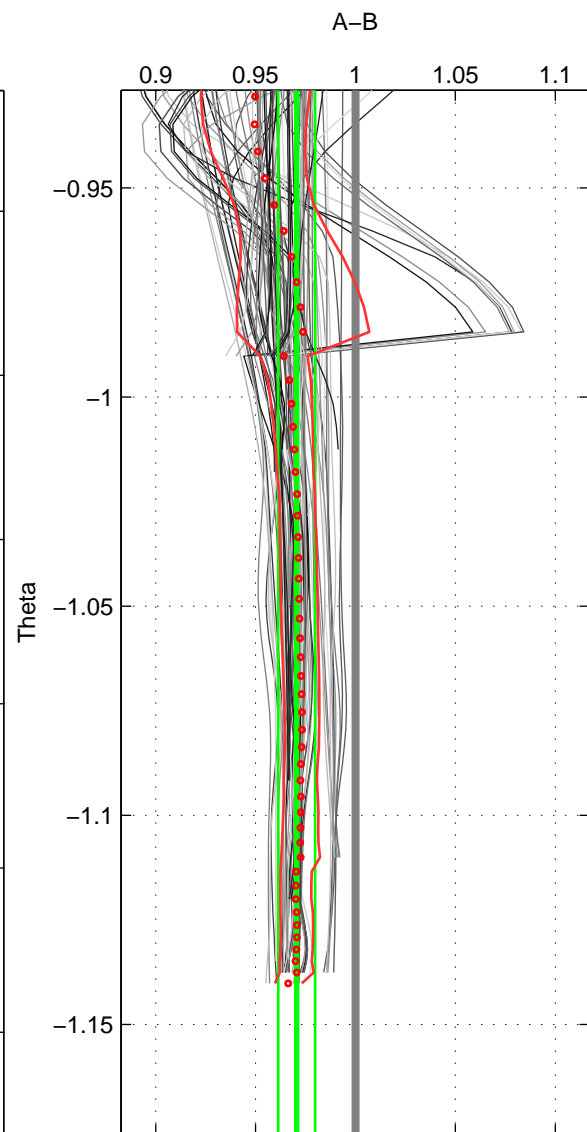

Cruise A (red). Date: Nov 1996 Cruisename: 95-58JH19961030

Cruise B (blue). Date: Jun 2000 Cruisename: 99-58JH20000527

*** "Favourite" values are means of spaces 1 2 3.

	Offset	O.StDev	Ratio	R.Stdev	Rating
SIGMA:	-0.435	0.138	0.971	0.009	4
THETA:	-0.436	0.140	0.971	0.009	4
DEPTH:	-0.426	0.110	0.971	0.007	4
FAV.:	-0.432	0.129	0.971	0.009	4

Profiles of A: 13
 Profiles of B: 18
 Diff profs : 95
 WMoffset (A-B): -0.43454
 WMoffset stdev: 0.13825
 WMratio (A/B): 0.97067
 WMratio stdev: 0.0091508

Quality (1-5): 4

Profiles of A: 13
 Profiles of B: 18
 Diff profs : 95
 WMoffset (A-B): -0.43605
 WMoffset stdev: 0.13971
 WMratio (A/B): 0.97057
 WMratio stdev: 0.0092327

Quality (1-5): 4

Profiles of A: 13
 Profiles of B: 18
 Diff profs : 95
 WMoffset (A-B): -0.4256
 WMoffset stdev: 0.11011
 WMratio (A/B): 0.97125
 WMratio stdev: 0.007268

Quality (1-5): 4