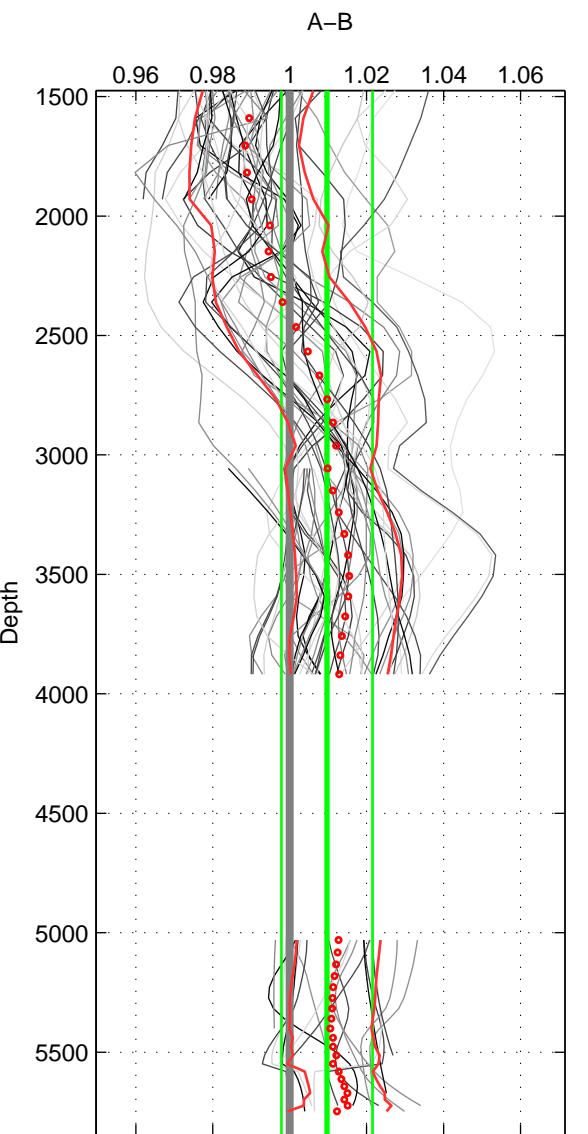

Cruise A (red). Date: Sep 1992 Cruisename: 494-322019920816
 Cruise B (blue). Date: May 1999 Cruisename: 687-49UP19990419

*** "Favourite" values are means of spaces 1 2 3.

	Offset	O.StDev	Ratio	R.Stdev	Rating
SIGMA:	-0.044	0.471	0.998	0.012	5
THETA:	0.148	0.441	1.003	0.012	5
DEPTH:	0.366	0.432	1.010	0.012	5
FAV.:	0.157	0.448	1.004	0.012	5

Profiles of A: 19
 Profiles of B: 7
 Diff profs: 49
 WMoffset (A-B): -0.043801
 WMoffset stdev: 0.47121
 WMratio (A/B): 0.99828
 WMratio stdev: 0.011815

Quality (1-5): 5

Profiles of A: 19
 Profiles of B: 7
 Diff profs: 49
 WMoffset (A-B): 0.14846
 WMoffset stdev: 0.44099
 WMratio (A/B): 1.0033
 WMratio stdev: 0.011547

Quality (1-5): 5

Profiles of A: 19
 Profiles of B: 7
 Diff profs: 49
 WMoffset (A-B): 0.3655
 WMoffset stdev: 0.43228
 WMratio (A/B): 1.0097
 WMratio stdev: 0.011863

Quality (1-5): 5