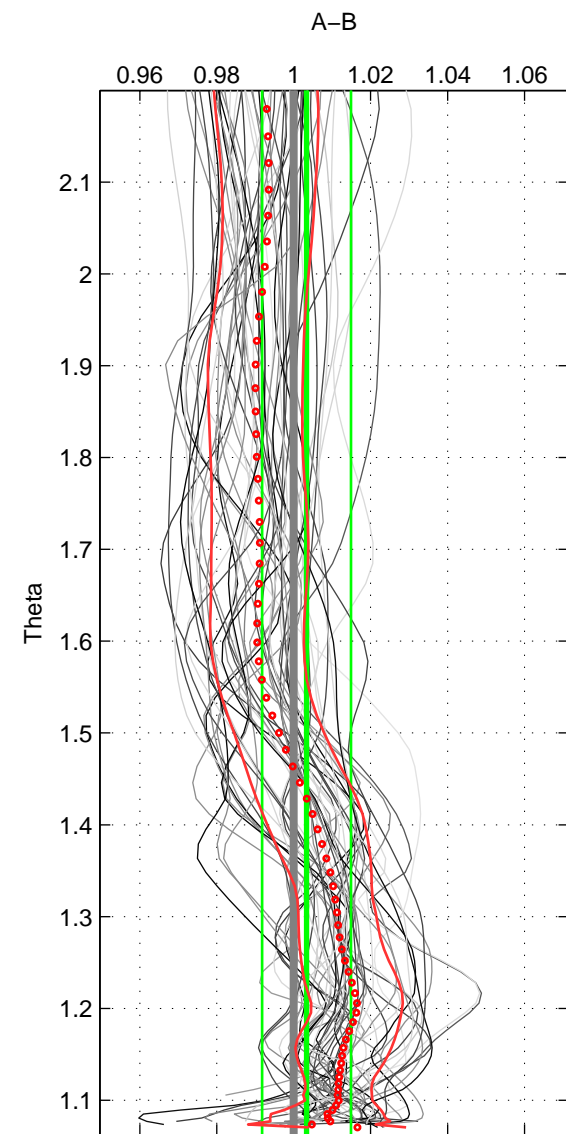

Cruise A (red). Date: Sep 1992 Cruisename: 494-322019920816
 Cruise B (blue). Date: May 1999 Cruisename: 687-49UP19990419

*** "Favourite" values are means of spaces 1 2 3.

	Offset	O.StDev	Ratio	R.Stdev	Rating
SIGMA:	-0.044	0.471	0.998	0.012	5
THETA:	0.148	0.441	1.003	0.012	5
DEPTH:	0.366	0.432	1.010	0.012	5
FAV.:	0.157	0.448	1.004	0.012	5

Profiles of A: 19
 Profiles of B: 7
 Diff profs: 49
 WMoffset (A-B): -0.043801
 WMoffset stdev: 0.47121
 WMratio (A/B): 0.99828
 WMratio stdev: 0.011815

Quality (1-5): 5

Profiles of A: 19
 Profiles of B: 7
 Diff profs: 49
 WMoffset (A-B): 0.14846
 WMoffset stdev: 0.44099
 WMratio (A/B): 1.0033
 WMratio stdev: 0.011547

Quality (1-5): 5

Profiles of A: 19
 Profiles of B: 7
 Diff profs: 49
 WMoffset (A-B): 0.3655
 WMoffset stdev: 0.43228
 WMratio (A/B): 1.0097
 WMratio stdev: 0.011863

Quality (1-5): 5