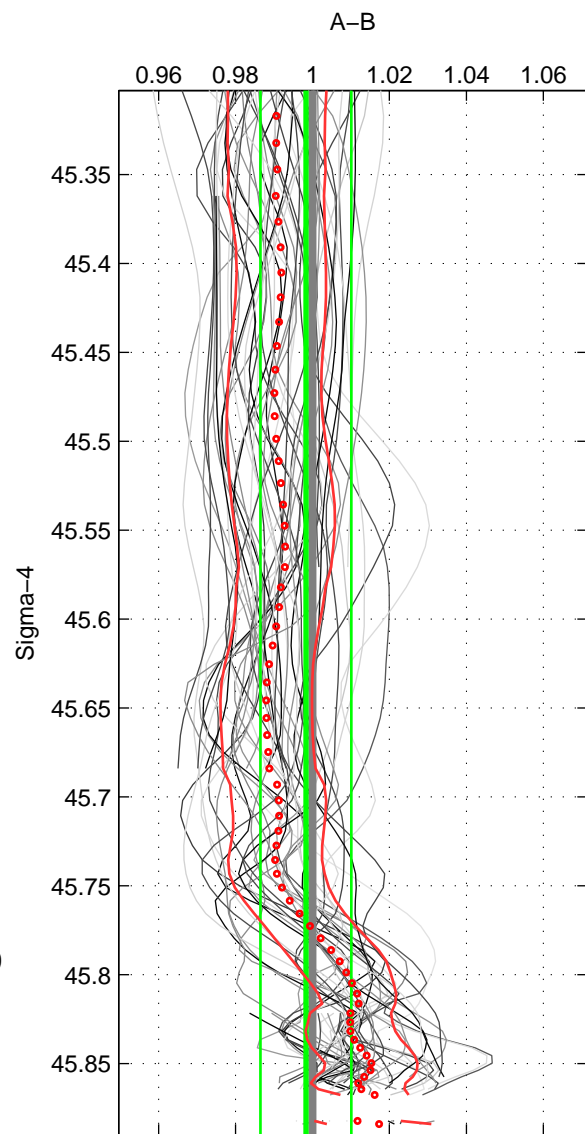

Cruise A (red). Date: Sep 1992 Cruisename: 494-322019920816
 Cruise B (blue). Date: May 1999 Cruisename: 687-49UP19990419

*** "Favourite" values are means of spaces 1 2 3.

	Offset	O.StDev	Ratio	R.Stdev	Rating
SIGMA:	-0.044	0.471	0.998	0.012	5
THETA:	0.148	0.441	1.003	0.012	5
DEPTH:	0.366	0.432	1.010	0.012	5
FAV.:	0.157	0.448	1.004	0.012	5

Profiles of A: 19
 Profiles of B: 7
 Diff profs: 49
 WMoffset (A-B): -0.043801
 WMoffset stdev: 0.47121
 WMratio (A/B): 0.99828
 WMratio stdev: 0.011815

Quality (1-5): 5

Profiles of A: 19
 Profiles of B: 7
 Diff profs: 49
 WMoffset (A-B): 0.14846
 WMoffset stdev: 0.44099
 WMratio (A/B): 1.0033
 WMratio stdev: 0.011547

Quality (1-5): 5

Profiles of A: 19
 Profiles of B: 7
 Diff profs: 49
 WMoffset (A-B): 0.3655
 WMoffset stdev: 0.43228
 WMratio (A/B): 1.0097
 WMratio stdev: 0.011863

Quality (1-5): 5