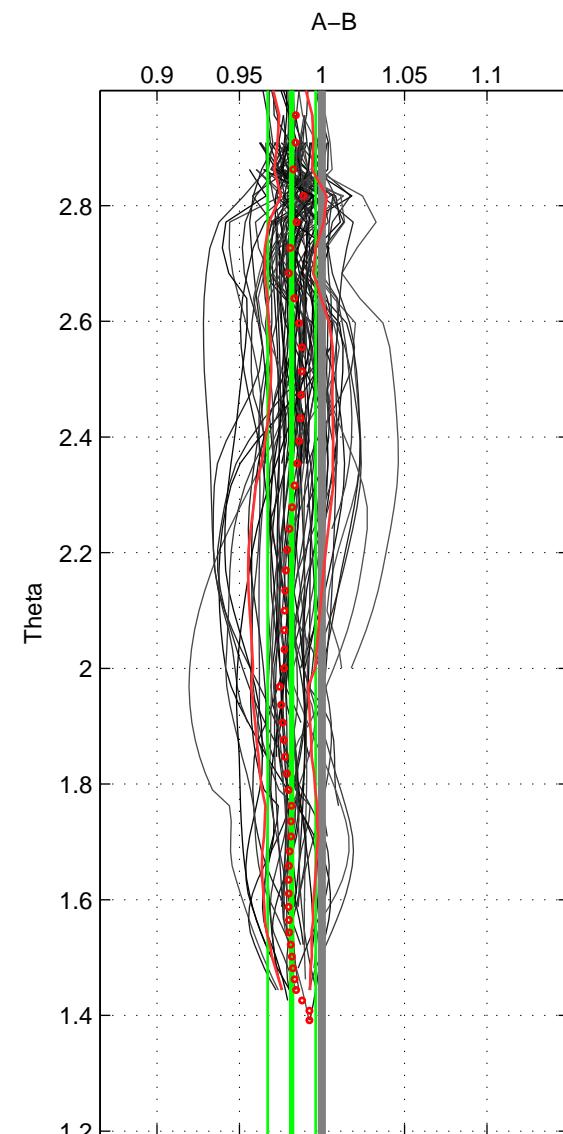

Cruise A (red). Date: Jul 1997 Cruisename: 154-06MT19970707

Cruise B (blue). Date: Jul 1999 Cruisename: 157-06MT19990711

\*\*\* "Favourite" values are means of spaces 1 2 3.

	Offset	O.StDev	Ratio	R.Stdev	Rating
SIGMA:	-0.237	0.201	0.984	0.013	5
THETA:	-0.281	0.223	0.982	0.015	5
DEPTH:	-0.206	0.388	0.987	0.025	5
FAV. :	-0.241	0.271	0.984	0.017	5

Profiles of A: 22  
 Profiles of B: 27  
 Diff profs : 79  
 WMoffset (A-B): -0.23651  
 WMoffset stdev: 0.20122  
 WMratio (A/B): 0.98433  
 WMratio stdev: 0.013313

Quality (1-5): 5

Profiles of A: 22  
 Profiles of B: 27  
 Diff profs : 79  
 WMoffset (A-B): -0.28065  
 WMoffset stdev: 0.22256  
 WMratio (A/B): 0.98163  
 WMratio stdev: 0.014522

Quality (1-5): 5

Profiles of A: 22  
 Profiles of B: 27  
 Diff profs : 78  
 WMoffset (A-B): -0.20609  
 WMoffset stdev: 0.38839  
 WMratio (A/B): 0.98703  
 WMratio stdev: 0.024541

Quality (1-5): 5