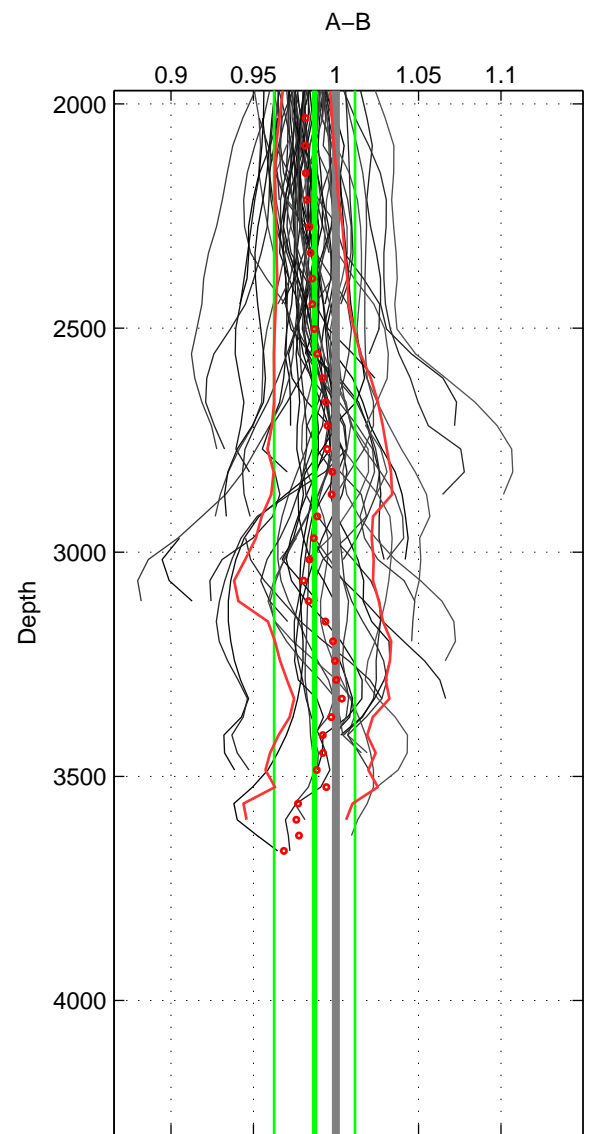

Cruise A (red). Date: Jul 1997 Cruisename: 154-06MT19970707

Cruise B (blue). Date: Jul 1999 Cruisename: 157-06MT19990711

\*\*\* "Favourite" values are means of spaces 1 2 3.

	Offset	O.StDev	Ratio	R.Stdev	Rating
SIGMA:	-0.237	0.201	0.984	0.013	5
THETA:	-0.281	0.223	0.982	0.015	5
DEPTH:	-0.206	0.388	0.987	0.025	5
FAV. :	-0.241	0.271	0.984	0.017	5

Profiles of A: 22  
 Profiles of B: 27  
 Diff profs : 79  
 WMoffset (A-B): -0.23651  
 WMoffset stdev: 0.20122  
 WMratio (A/B): 0.98433  
 WMratio stdev: 0.013313

Quality (1-5): 5

Profiles of A: 22  
 Profiles of B: 27  
 Diff profs : 79  
 WMoffset (A-B): -0.28065  
 WMoffset stdev: 0.22256  
 WMratio (A/B): 0.98163  
 WMratio stdev: 0.014522

Quality (1-5): 5

Profiles of A: 22  
 Profiles of B: 27  
 Diff profs : 78  
 WMoffset (A-B): -0.20609  
 WMoffset stdev: 0.38839  
 WMratio (A/B): 0.98703  
 WMratio stdev: 0.024541

Quality (1-5): 5