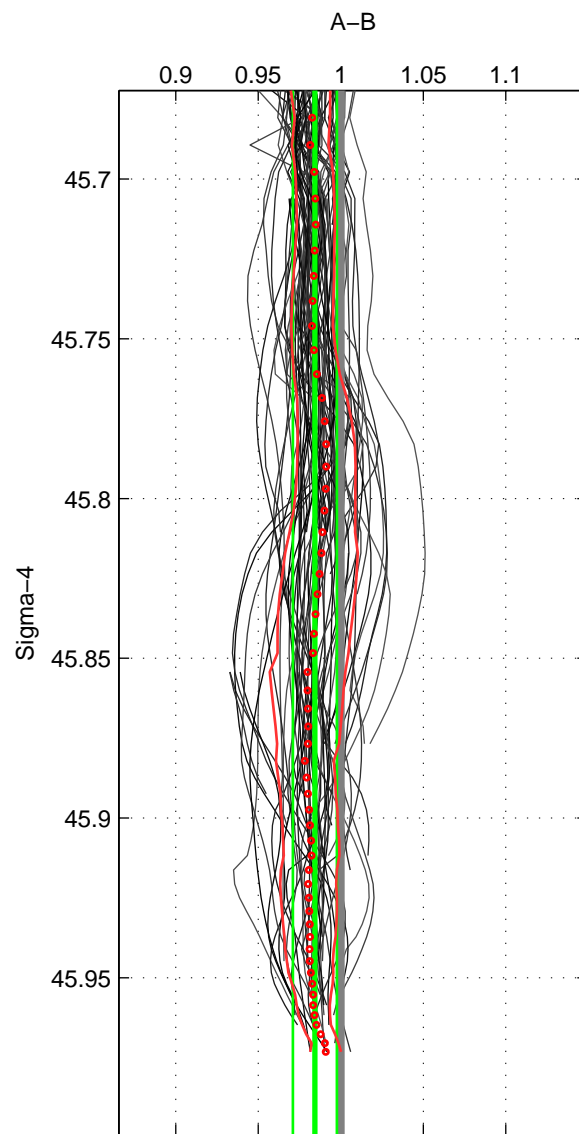

Cruise A (red). Date: Jul 1997 Cruisename: 154-06MT19970707

Cruise B (blue). Date: Jul 1999 Cruisename: 157-06MT19990711

\*\*\* "Favourite" values are means of spaces 1 2 3.

	Offset	O.StDev	Ratio	R.Stdev	Rating
SIGMA:	-0.237	0.201	0.984	0.013	5
THETA:	-0.281	0.223	0.982	0.015	5
DEPTH:	-0.206	0.388	0.987	0.025	5
FAV. :	-0.241	0.271	0.984	0.017	5

Profiles of A: 22  
 Profiles of B: 27  
 Diff profs : 79  
 WMoffset (A-B): -0.23651  
 WMoffset stdev: 0.20122  
 WMratio (A/B): 0.98433  
 WMratio stdev: 0.013313

Quality (1-5): 5

Profiles of A: 22  
 Profiles of B: 27  
 Diff profs : 79  
 WMoffset (A-B): -0.28065  
 WMoffset stdev: 0.22256  
 WMratio (A/B): 0.98163  
 WMratio stdev: 0.014522

Quality (1-5): 5

Profiles of A: 22  
 Profiles of B: 27  
 Diff profs : 78  
 WMoffset (A-B): -0.20609  
 WMoffset stdev: 0.38839  
 WMratio (A/B): 0.98703  
 WMratio stdev: 0.024541

Quality (1-5): 5