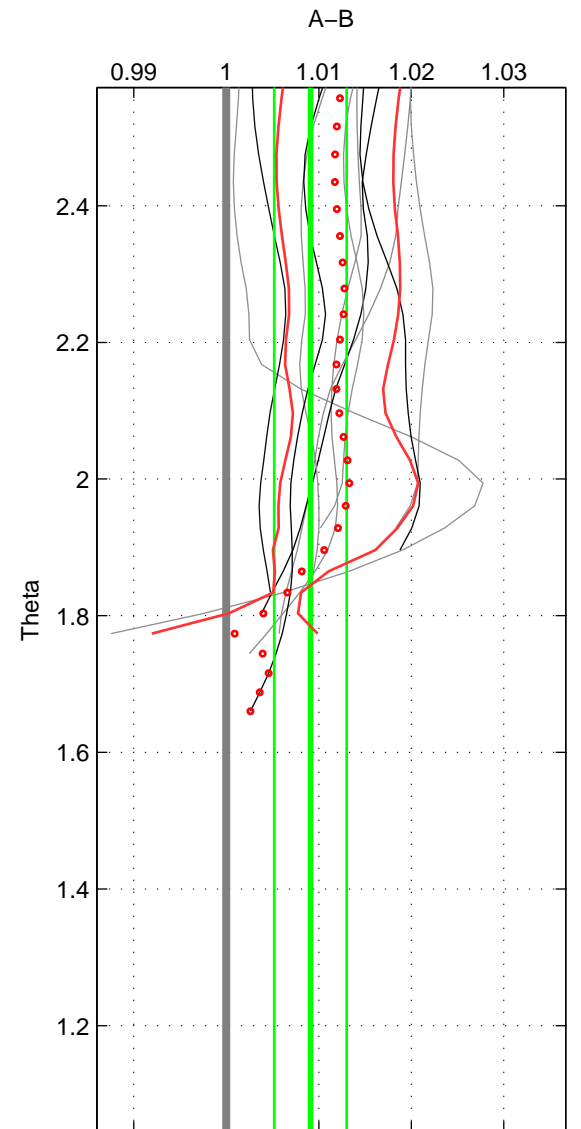

Cruise A (red). Date: Nov 1997 Cruisename: 581-49NZ19971111

Cruise B (blue). Date: Jul 2002 Cruisename: 697-49UP20020620

\*\*\* "Favourite" values are means of spaces 1 2.

	Offset	O.StDev	Ratio	R.Stdev	Rating
SIGMA:	0.375	0.177	1.009	0.004	4
THETA:	0.380	0.162	1.009	0.004	4
DEPTH:	0.383	0.112	1.009	0.003	3
FAV.:	0.377	0.170	1.009	0.004	4

Profiles of A: 4  
 Profiles of B: 10  
 Diff profs : 10  
 WMoffset (A-B): 0.37462  
 WMoffset stdev: 0.17718  
 WMratio (A/B): 1.009  
 WMratio stdev: 0.0042971

Quality (1-5): 4

Profiles of A: 4  
 Profiles of B: 10  
 Diff profs : 10  
 WMoffset (A-B): 0.3799  
 WMoffset stdev: 0.16199  
 WMratio (A/B): 1.0091  
 WMratio stdev: 0.0039152

Quality (1-5): 4

Profiles of A: 4  
 Profiles of B: 10  
 Diff profs : 10  
 WMoffset (A-B): 0.38297  
 WMoffset stdev: 0.1117  
 WMratio (A/B): 1.0092  
 WMratio stdev: 0.0026017

Quality (1-5): 3

Please note that statistics are bad.