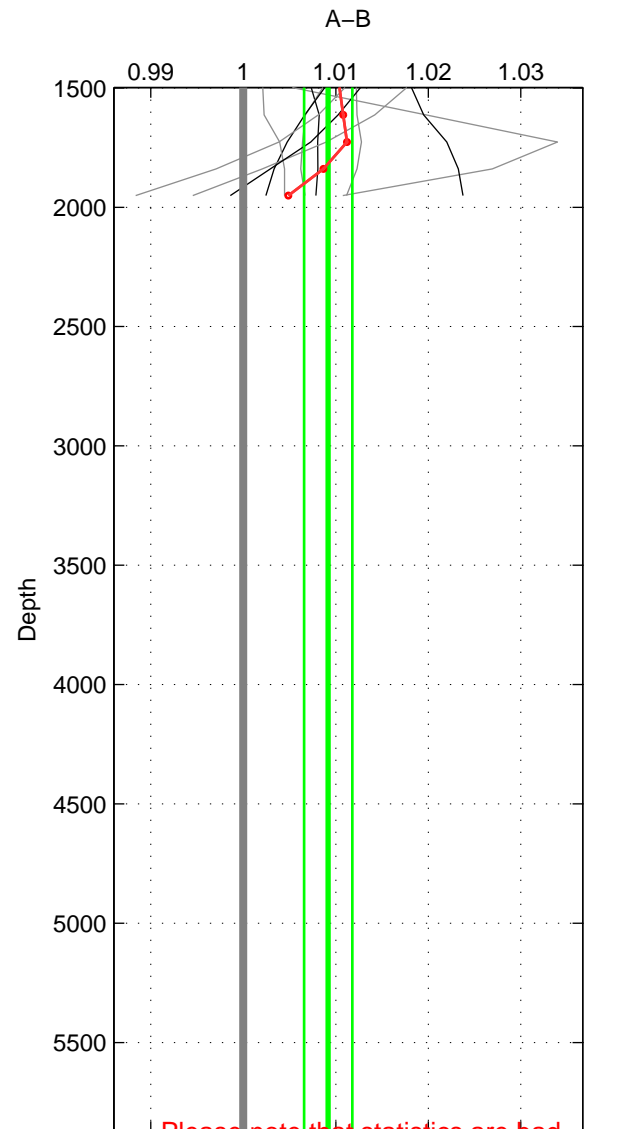

Cruise A (red). Date: Nov 1997 Cruisename: 581-49NZ19971111

Cruise B (blue). Date: Jul 2002 Cruisename: 697-49UP20020620

\*\*\* "Favourite" values are means of spaces 1 2.

	Offset	O.StDev	Ratio	R.Stdev	Rating
SIGMA:	0.375	0.177	1.009	0.004	4
THETA:	0.380	0.162	1.009	0.004	4
DEPTH:	0.383	0.112	1.009	0.003	3
FAV.:	0.377	0.170	1.009	0.004	4

Profiles of A: 4  
 Profiles of B: 10  
 Diff profs : 10  
 WMoffset (A-B): 0.37462  
 WMoffset stdev: 0.17718  
 WMratio (A/B): 1.009  
 WMratio stdev: 0.0042971

Quality (1-5): 4

Profiles of A: 4  
 Profiles of B: 10  
 Diff profs : 10  
 WMoffset (A-B): 0.3799  
 WMoffset stdev: 0.16199  
 WMratio (A/B): 1.0091  
 WMratio stdev: 0.0039152

Quality (1-5): 4

Profiles of A: 4  
 Profiles of B: 10  
 Diff profs : 10  
 WMoffset (A-B): 0.38297  
 WMoffset stdev: 0.1117  
 WMratio (A/B): 1.0092  
 WMratio stdev: 0.0026017

Quality (1-5): 3

Please note that statistics are bad.