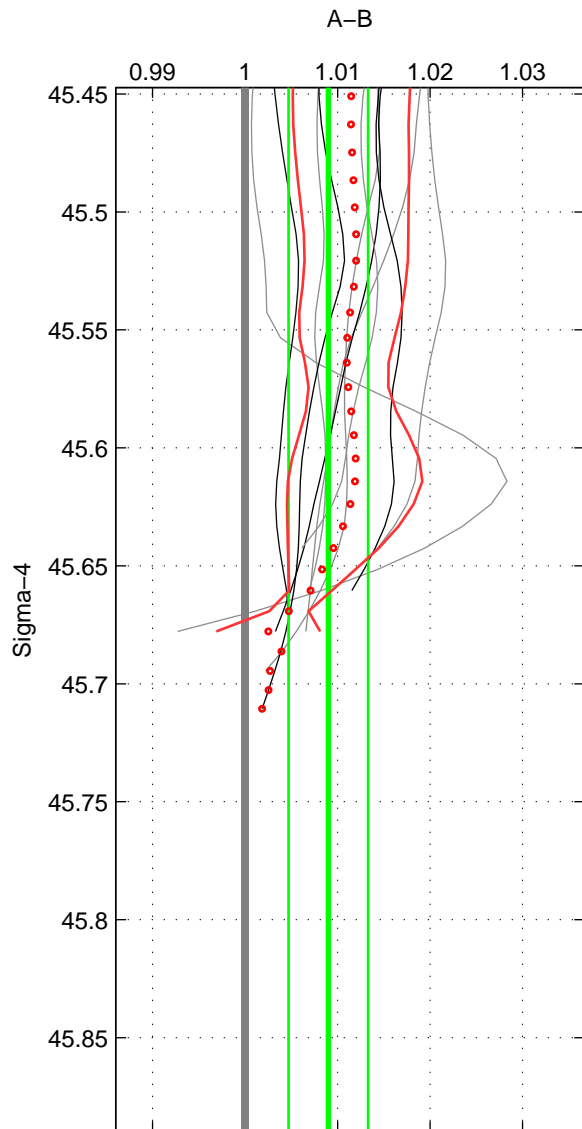

Cruise A (red). Date: Nov 1997 Cruisename: 581-49NZ19971111

Cruise B (blue). Date: Jul 2002 Cruisename: 697-49UP20020620

\*\*\* "Favourite" values are means of spaces 1 2.

	Offset	O.StDev	Ratio	R.Stdev	Rating
SIGMA:	0.375	0.177	1.009	0.004	4
THETA:	0.380	0.162	1.009	0.004	4
DEPTH:	0.383	0.112	1.009	0.003	3
FAV.:	0.377	0.170	1.009	0.004	4

Profiles of A: 4  
 Profiles of B: 10  
 Diff profs : 10  
 WMoffset (A-B): 0.37462  
 WMoffset stdev: 0.17718  
 WMratio (A/B): 1.009  
 WMratio stdev: 0.0042971

Quality (1-5): 4

Profiles of A: 4  
 Profiles of B: 10  
 Diff profs : 10  
 WMoffset (A-B): 0.3799  
 WMoffset stdev: 0.16199  
 WMratio (A/B): 1.0091  
 WMratio stdev: 0.0039152

Quality (1-5): 4

Profiles of A: 4  
 Profiles of B: 10  
 Diff profs : 10  
 WMoffset (A-B): 0.38297  
 WMoffset stdev: 0.1117  
 WMratio (A/B): 1.0092  
 WMratio stdev: 0.0026017

Quality (1-5): 3

Please note that statistics are bad.