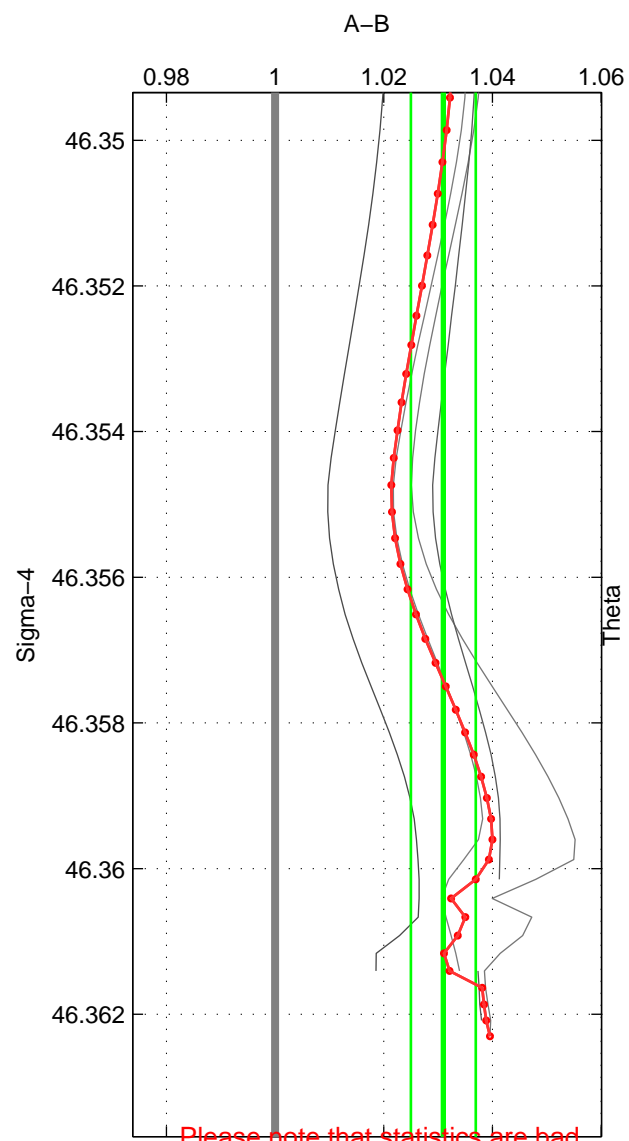

Cruise A (red). Date: Sep 1992 Cruisename: 21-18HS19920920

Cruise B (blue). Date: Sep 2002 Cruisename: 67-49NZ20020822

*** "Favourite" values are means of spaces 1 2 3.

	Offset	O.StDev	Ratio	R.Stdev	Rating
SIGMA	0.444	0.088	1.031	0.006	1
THETA	0.063	0.121	1.005	0.008	1
DEPTH	0.502	0.024	1.035	0.002	1
FAV.	0.336	0.078	1.023	0.005	1

Please note that statistics are bad.

Profiles of A: 1
 Profiles of B: 4
 Diff profs : 4
 WMoffset (A-B): 0.44403
 WMoffset stdev: 0.087851
 WMratio (A/B): 1.031
 WMratio stdev: 0.0059717

Quality (1-5): 1

Please note that statistics are bad.

Profiles of A: 1
 Profiles of B: 4
 Diff profs : 4
 WMoffset (A-B): 0.062851
 WMoffset stdev: 0.1211
 WMratio (A/B): 1.0046
 WMratio stdev: 0.0083508

Quality (1-5): 1

Please note that statistics are bad.

Profiles of A: 1
 Profiles of B: 4
 Diff profs : 4
 WMoffset (A-B): 0.50247
 WMoffset stdev: 0.024209
 WMratio (A/B): 1.0347
 WMratio stdev: 0.0016166

Quality (1-5): 1