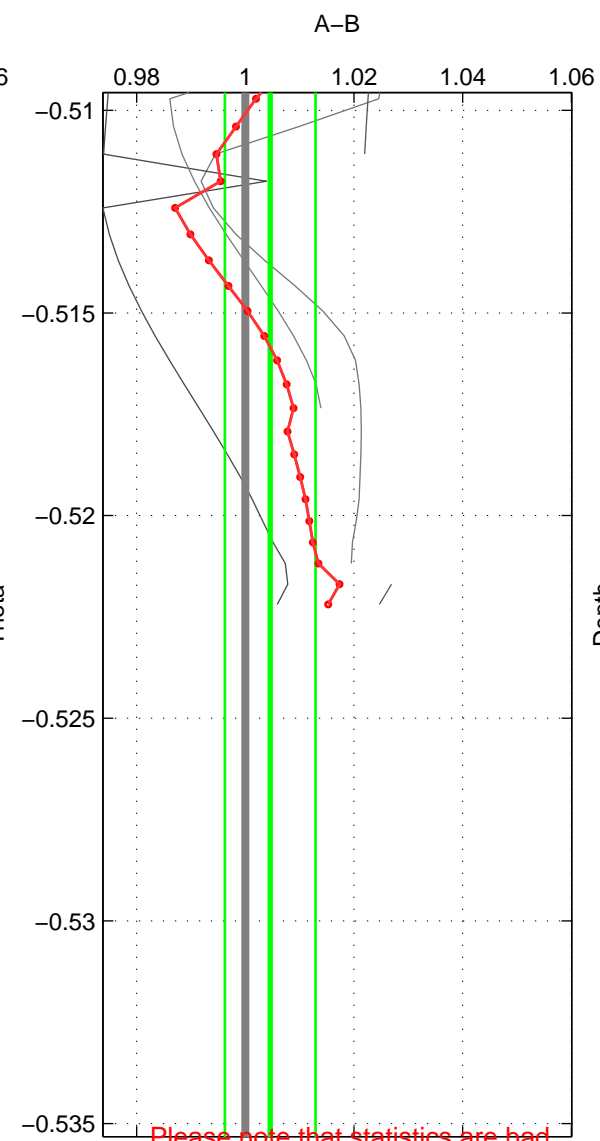

Cruise A (red). Date: Sep 1992 Cruisename: 21-18HS19920920

Cruise B (blue). Date: Sep 2002 Cruisename: 67-49NZ20020822

*** "Favourite" values are means of spaces 1 2 3.

	Offset	O.StDev	Ratio	R.Stdev	Rating
SIGMA	0.444	0.088	1.031	0.006	1
THETA	0.063	0.121	1.005	0.008	1
DEPTH	0.502	0.024	1.035	0.002	1
FAV.	0.336	0.078	1.023	0.005	1

Please note that statistics are bad.

Profiles of A: 1
 Profiles of B: 4
 Diff profs : 4
 WMoffset (A-B): 0.44403
 WMoffset stdev: 0.087851
 WMratio (A/B): 1.031
 WMratio stdev: 0.0059717

Quality (1-5): 1

Please note that statistics are bad.

Profiles of A: 1
 Profiles of B: 4
 Diff profs : 4
 WMoffset (A-B): 0.062851
 WMoffset stdev: 0.1211
 WMratio (A/B): 1.0046
 WMratio stdev: 0.0083508

Quality (1-5): 1

Please note that statistics are bad.

Profiles of A: 1
 Profiles of B: 4
 Diff profs : 4
 WMoffset (A-B): 0.50247
 WMoffset stdev: 0.024209
 WMratio (A/B): 1.0347
 WMratio stdev: 0.0016166

Quality (1-5): 1