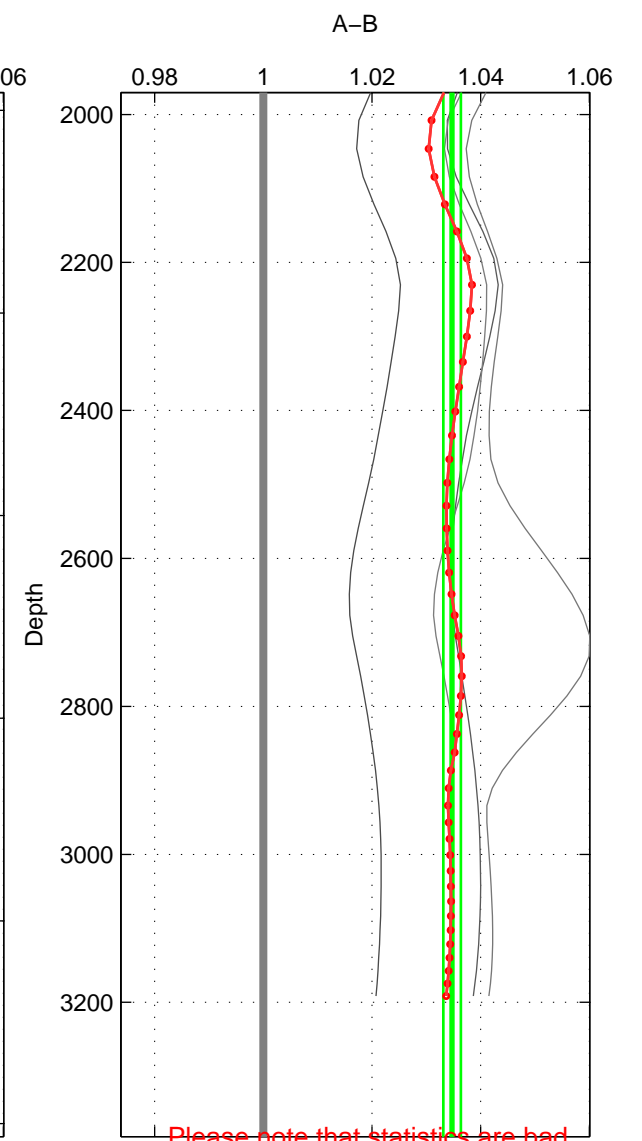

Cruise A (red). Date: Sep 1992 Cruisename: 21-18HS19920920

Cruise B (blue). Date: Sep 2002 Cruisename: 67-49NZ20020822

*** "Favourite" values are means of spaces 1 2 3.

	Offset	O.StDev	Ratio	R.Stdev	Rating
SIGMA	0.444	0.088	1.031	0.006	1
THETA	0.063	0.121	1.005	0.008	1
DEPTH	0.502	0.024	1.035	0.002	1
FAV.	0.336	0.078	1.023	0.005	1

Please note that statistics are bad.

Profiles of A: 1
 Profiles of B: 4
 Diff profs : 4
 WMoffset (A-B): 0.44403
 WMoffset stdev: 0.087851
 WMratio (A/B): 1.031
 WMratio stdev: 0.0059717

Quality (1-5): 1

Please note that statistics are bad.

Profiles of A: 1
 Profiles of B: 4
 Diff profs : 4
 WMoffset (A-B): 0.062851
 WMoffset stdev: 0.1211
 WMratio (A/B): 1.0046
 WMratio stdev: 0.0083508

Quality (1-5): 1

Please note that statistics are bad.

Profiles of A: 1
 Profiles of B: 4
 Diff profs : 4
 WMoffset (A-B): 0.50247
 WMoffset stdev: 0.024209
 WMratio (A/B): 1.0347
 WMratio stdev: 0.0016166

Quality (1-5): 1