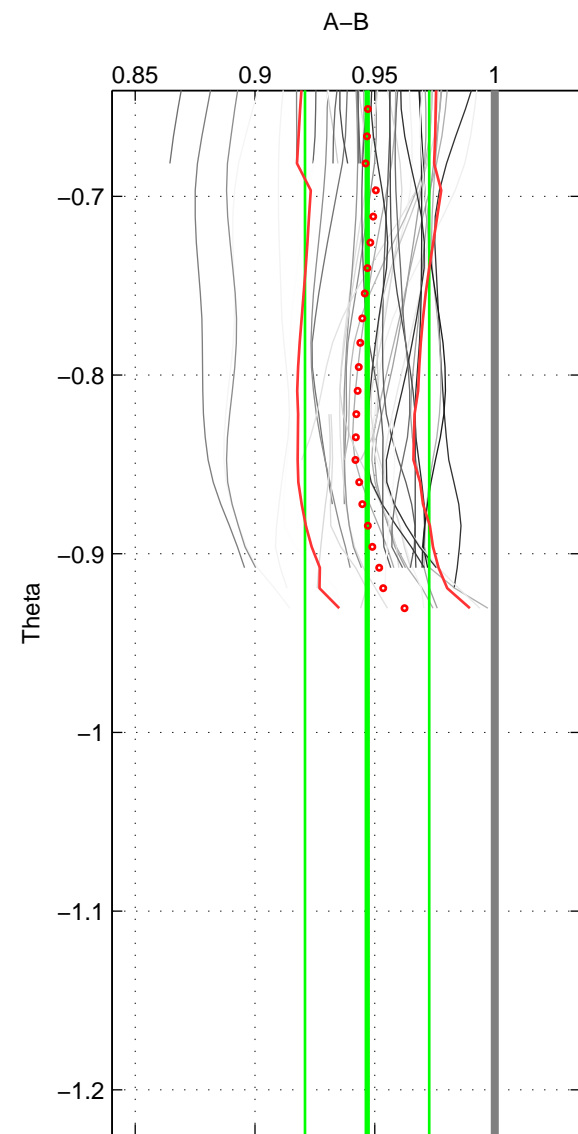

Cruise A (red). Date: Jul 1984 Cruisename: 1-06AQ19840719

Cruise B (blue). Date: May 2002 Cruisename: 108-77DN20020420

\*\*\* "Favourite" values are those of space 1.

	Offset	O.StDev	Ratio	R.Stdev	Rating
SIGMA:	-0.736	0.367	0.950	0.025	4
THETA:	-0.782	0.385	0.947	0.026	3
DEPTH:	-0.526	0.289	0.964	0.020	3
FAV.:	-0.736	0.367	0.950	0.025	4

Profiles of A: 13  
 Profiles of B: 9  
 Diff profs: 48  
 WMoffset (A-B): -0.73646  
 WMoffset stdev: 0.36705  
 WMratio (A/B): 0.94963  
 WMratio stdev: 0.024817

Quality (1-5): 4

Profiles of A: 13  
 Profiles of B: 9  
 Diff profs: 44  
 WMoffset (A-B): -0.78217  
 WMoffset stdev: 0.3849  
 WMratio (A/B): 0.94678  
 WMratio stdev: 0.025908

Quality (1-5): 3

Profiles of A: 13  
 Profiles of B: 9  
 Diff profs: 48  
 WMoffset (A-B): -0.52609  
 WMoffset stdev: 0.28886  
 WMratio (A/B): 0.96424  
 WMratio stdev: 0.019584

Quality (1-5): 3