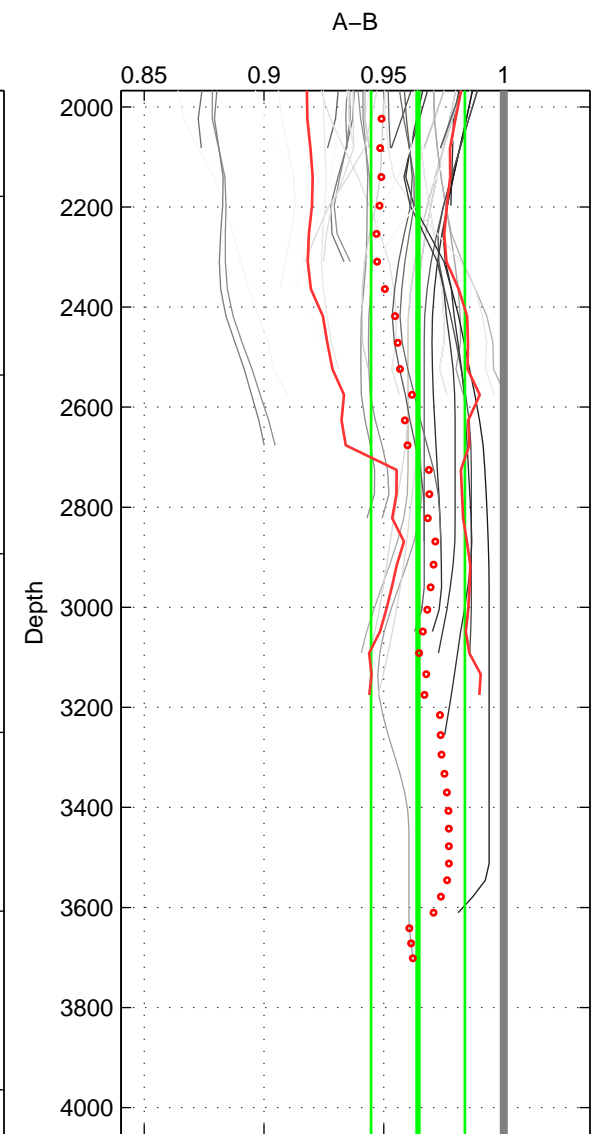

Cruise A (red). Date: Jul 1984 Cruisename: 1-06AQ19840719

Cruise B (blue). Date: May 2002 Cruisename: 108-77DN20020420

\*\*\* "Favourite" values are those of space 1.

	Offset	O.StDev	Ratio	R.Stdev	Rating
SIGMA:	-0.736	0.367	0.950	0.025	4
THETA:	-0.782	0.385	0.947	0.026	3
DEPTH:	-0.526	0.289	0.964	0.020	3
FAV.:	-0.736	0.367	0.950	0.025	4

Profiles of A: 13  
 Profiles of B: 9  
 Diff profs: 48  
 WMoffset (A-B): -0.73646  
 WMoffset stdev: 0.36705  
 WMratio (A/B): 0.94963  
 WMratio stdev: 0.024817

Quality (1-5): 4

Profiles of A: 13  
 Profiles of B: 9  
 Diff profs: 44  
 WMoffset (A-B): -0.78217  
 WMoffset stdev: 0.3849  
 WMratio (A/B): 0.94678  
 WMratio stdev: 0.025908

Quality (1-5): 3

Profiles of A: 13  
 Profiles of B: 9  
 Diff profs: 48  
 WMoffset (A-B): -0.52609  
 WMoffset stdev: 0.28886  
 WMratio (A/B): 0.96424  
 WMratio stdev: 0.019584

Quality (1-5): 3