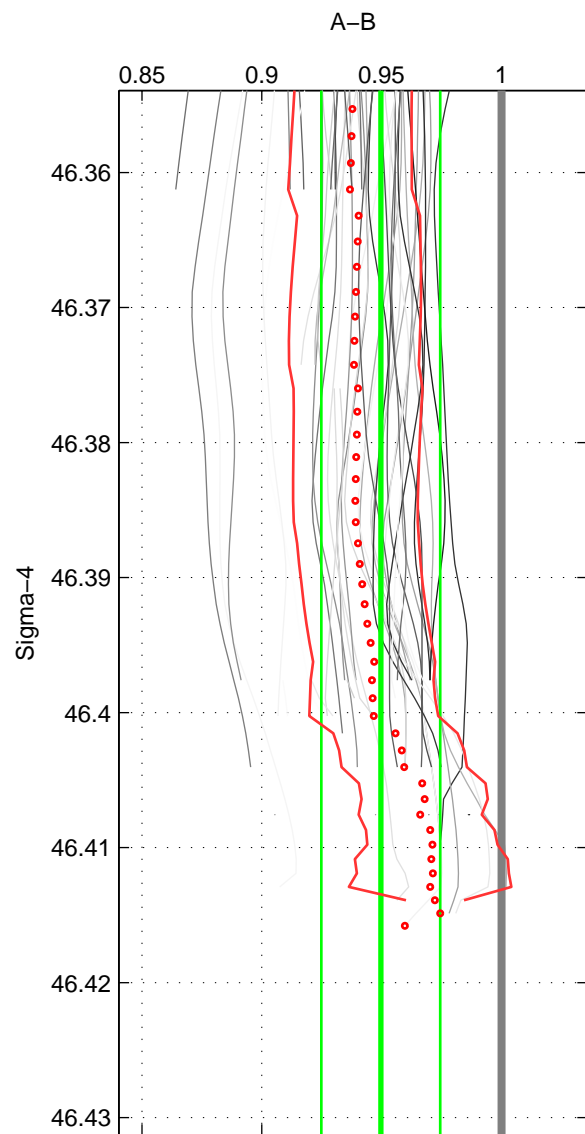

Cruise A (red). Date: Jul 1984 Cruisename: 1-06AQ19840719

Cruise B (blue). Date: May 2002 Cruisename: 108-77DN20020420

\*\*\* "Favourite" values are those of space 1.

	Offset	O.StDev	Ratio	R.Stdev	Rating
SIGMA:	-0.736	0.367	0.950	0.025	4
THETA:	-0.782	0.385	0.947	0.026	3
DEPTH:	-0.526	0.289	0.964	0.020	3
FAV.:	-0.736	0.367	0.950	0.025	4

Profiles of A: 13  
 Profiles of B: 9  
 Diff profs: 48  
 WMoffset (A-B): -0.73646  
 WMoffset stdev: 0.36705  
 WMratio (A/B): 0.94963  
 WMratio stdev: 0.024817

Quality (1-5): 4

Profiles of A: 13  
 Profiles of B: 9  
 Diff profs: 44  
 WMoffset (A-B): -0.78217  
 WMoffset stdev: 0.3849  
 WMratio (A/B): 0.94678  
 WMratio stdev: 0.025908

Quality (1-5): 3

Profiles of A: 13  
 Profiles of B: 9  
 Diff profs: 48  
 WMoffset (A-B): -0.52609  
 WMoffset stdev: 0.28886  
 WMratio (A/B): 0.96424  
 WMratio stdev: 0.019584

Quality (1-5): 3