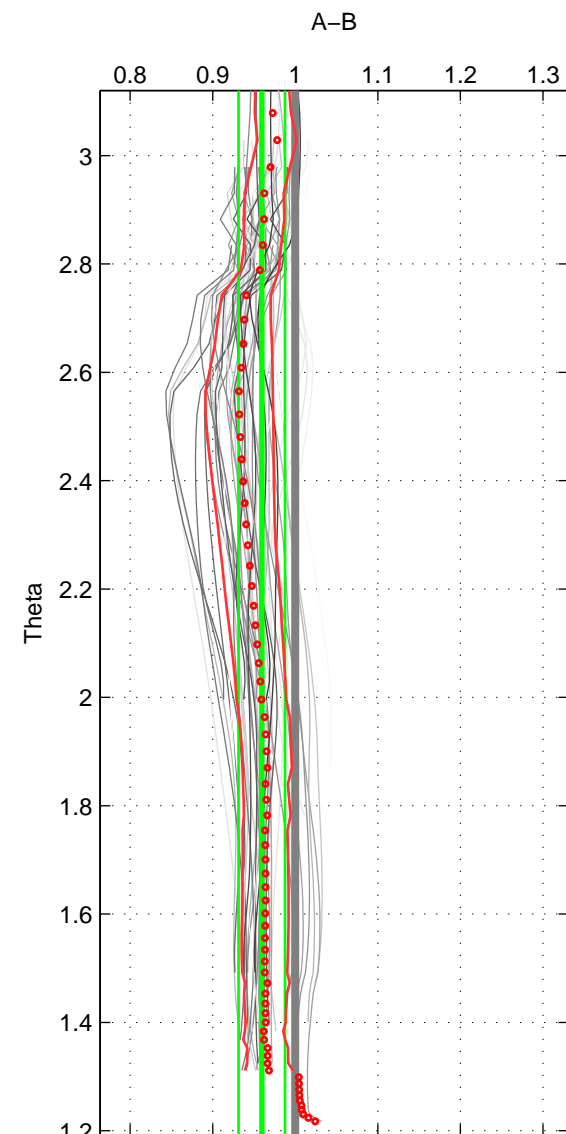

Cruise A (red). Date: Jul 1997 Cruisename: 154-06MT19970707

Cruise B (blue). Date: Jun 2010 Cruisename: 277-35TH20100608

*** "Favourite" values are means of spaces 1 2 3.

	Offset	O.StDev	Ratio	R.Stdev	Rating
SIGMA:	-0.652	0.434	0.956	0.028	4
THETA:	-0.607	0.423	0.959	0.028	4
DEPTH:	-0.179	0.632	0.987	0.041	4
FAV.:	-0.479	0.497	0.967	0.033	4

Profiles of A: 8
 Profiles of B: 8
 Diff profs: 48
 WMoffset (A-B): -0.65243
 WMoffset stdev: 0.43394
 WMratio (A/B): 0.9559
 WMratio stdev: 0.028351

Quality (1-5): 4

Profiles of A: 8
 Profiles of B: 8
 Diff profs: 48
 WMoffset (A-B): -0.60692
 WMoffset stdev: 0.4233
 WMratio (A/B): 0.95947
 WMratio stdev: 0.028104

Quality (1-5): 4

Profiles of A: 8
 Profiles of B: 8
 Diff profs: 48
 WMoffset (A-B): -0.17862
 WMoffset stdev: 0.63249
 WMratio (A/B): 0.9869
 WMratio stdev: 0.041067

Quality (1-5): 4