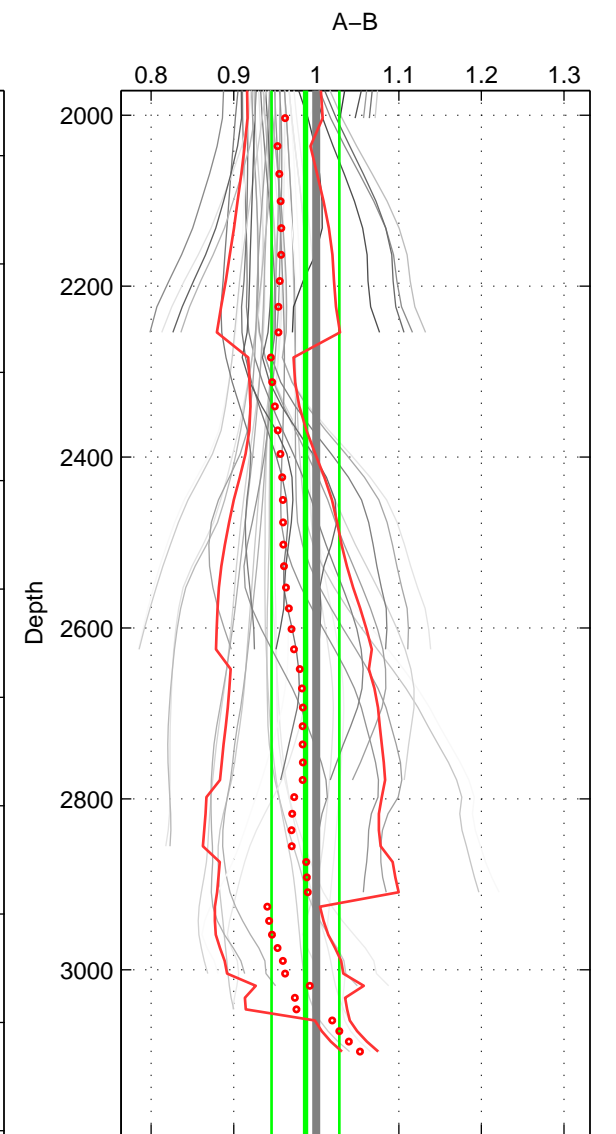

Cruise A (red). Date: Jul 1997 Cruisename: 154-06MT19970707

Cruise B (blue). Date: Jun 2010 Cruisename: 277-35TH20100608

*** "Favourite" values are means of spaces 1 2 3.

	Offset	O.StDev	Ratio	R.Stdev	Rating
SIGMA:	-0.652	0.434	0.956	0.028	4
THETA:	-0.607	0.423	0.959	0.028	4
DEPTH:	-0.179	0.632	0.987	0.041	4
FAV.:	-0.479	0.497	0.967	0.033	4

Profiles of A: 8
 Profiles of B: 8
 Diff profs: 48
 WMoffset (A-B): -0.65243
 WMoffset stdev: 0.43394
 WMratio (A/B): 0.9559
 WMratio stdev: 0.028351

Quality (1-5): 4

Profiles of A: 8
 Profiles of B: 8
 Diff profs: 48
 WMoffset (A-B): -0.60692
 WMoffset stdev: 0.4233
 WMratio (A/B): 0.95947
 WMratio stdev: 0.028104

Quality (1-5): 4

Profiles of A: 8
 Profiles of B: 8
 Diff profs: 48
 WMoffset (A-B): -0.17862
 WMoffset stdev: 0.63249
 WMratio (A/B): 0.9869
 WMratio stdev: 0.041067

Quality (1-5): 4