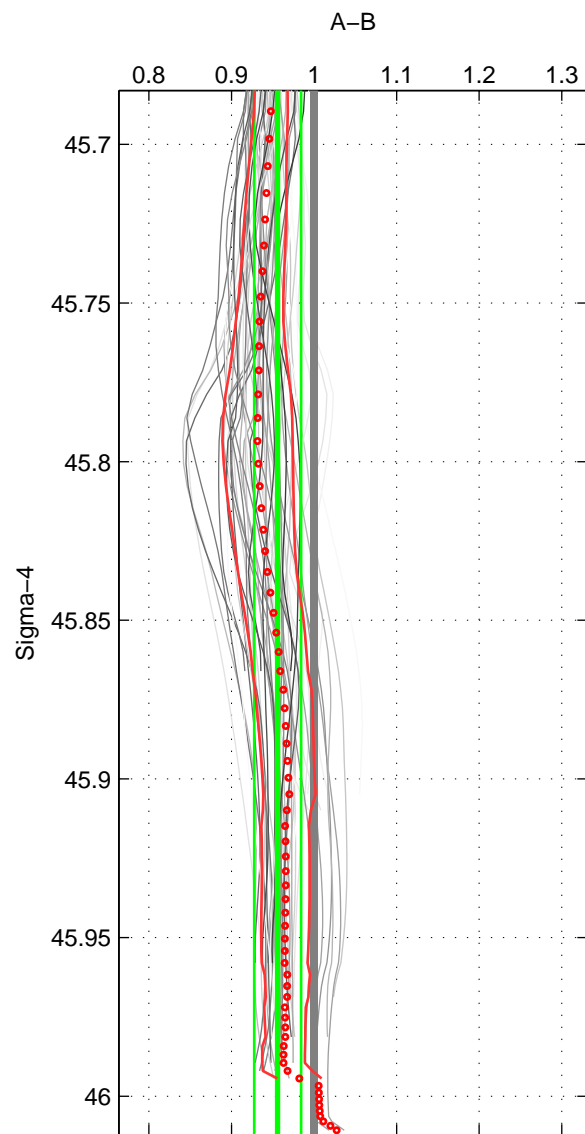

Cruise A (red). Date: Jul 1997 Cruisename: 154-06MT19970707

Cruise B (blue). Date: Jun 2010 Cruisename: 277-35TH20100608

*** "Favourite" values are means of spaces 1 2 3.

	Offset	O.StDev	Ratio	R.Stdev	Rating
SIGMA:	-0.652	0.434	0.956	0.028	4
THETA:	-0.607	0.423	0.959	0.028	4
DEPTH:	-0.179	0.632	0.987	0.041	4
FAV.:	-0.479	0.497	0.967	0.033	4

Profiles of A: 8
 Profiles of B: 8
 Diff profs: 48
 WMoffset (A-B): -0.65243
 WMoffset stdev: 0.43394
 WMratio (A/B): 0.9559
 WMratio stdev: 0.028351

Quality (1-5): 4

Profiles of A: 8
 Profiles of B: 8
 Diff profs: 48
 WMoffset (A-B): -0.60692
 WMoffset stdev: 0.4233
 WMratio (A/B): 0.95947
 WMratio stdev: 0.028104

Quality (1-5): 4

Profiles of A: 8
 Profiles of B: 8
 Diff profs: 48
 WMoffset (A-B): -0.17862
 WMoffset stdev: 0.63249
 WMratio (A/B): 0.9869
 WMratio stdev: 0.041067

Quality (1-5): 4