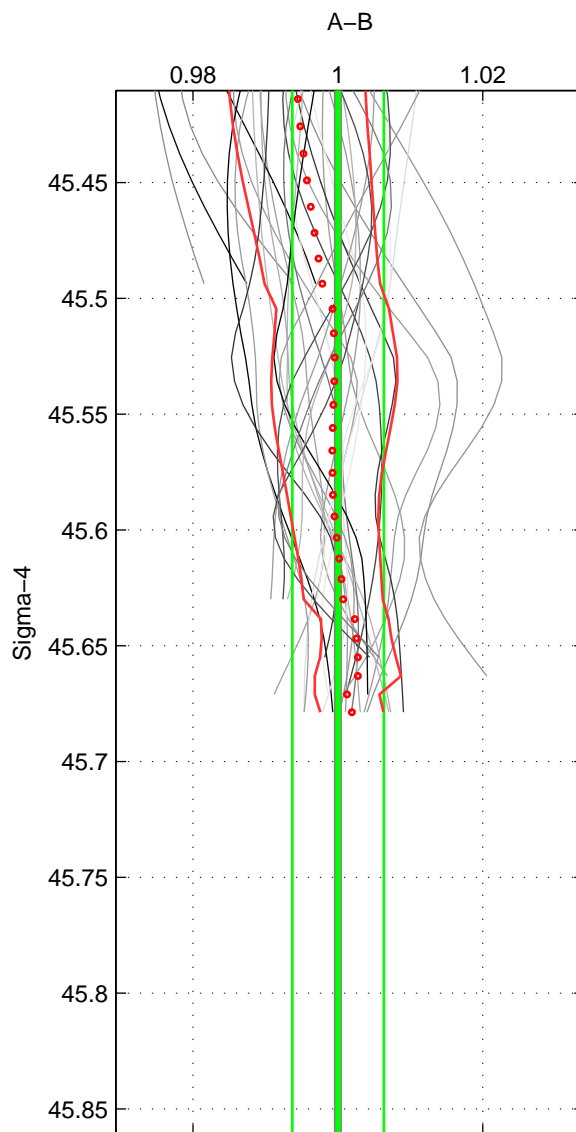

Cruise A (red). Date: Feb 2003 Cruisename: 660-49UF20030225

Cruise B (blue). Date: Feb 2007 Cruisename: 673-49UF20070117

\*\*\* "Favourite" values are means of spaces 1 2.

	Offset	O.StDev	Ratio	R.Stdev	Rating
SIGMA:	0.002	0.248	1.000	0.006	5
THETA:	-0.004	0.257	1.000	0.007	5
DEPTH:	0.106	0.050	1.003	0.001	3
FAV.:	-0.001	0.252	1.000	0.006	5

Profiles of A: 9  
 Profiles of B: 12  
 Diff profs : 31  
 WMoffset (A-B): 0.0022256  
 WMoffset stdev: 0.24768  
 WMratio (A/B): 1  
 WMratio stdev: 0.006321

Quality (1-5): 5

Profiles of A: 9  
 Profiles of B: 12  
 Diff profs : 31  
 WMoffset (A-B): -0.0040326  
 WMoffset stdev: 0.25698  
 WMratio (A/B): 0.99988  
 WMratio stdev: 0.0065799

Quality (1-5): 5

Profiles of A: 9  
 Profiles of B: 12  
 Diff profs : 31  
 WMoffset (A-B): 0.10587  
 WMoffset stdev: 0.050125  
 WMratio (A/B): 1.0028  
 WMratio stdev: 0.0012453

Quality (1-5): 3

Please note that statistics are bad.