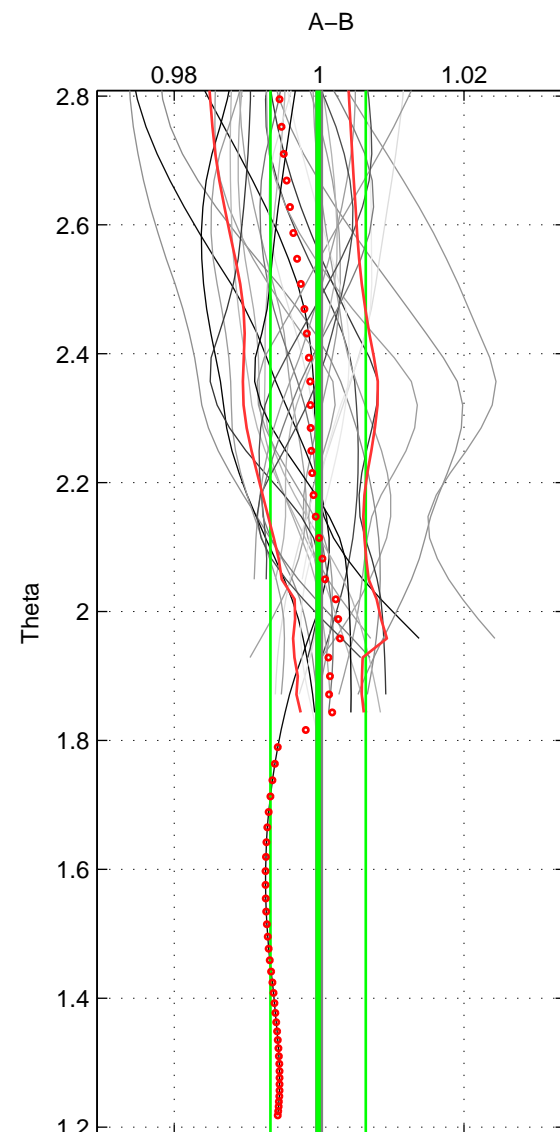

Cruise A (red). Date: Feb 2003 Cruisename: 660-49UF20030225

Cruise B (blue). Date: Feb 2007 Cruisename: 673-49UF20070117

\*\*\* "Favourite" values are means of spaces 1 2.

	Offset	O.StDev	Ratio	R.Stdev	Rating
SIGMA:	0.002	0.248	1.000	0.006	5
THETA:	-0.004	0.257	1.000	0.007	5
DEPTH:	0.106	0.050	1.003	0.001	3
FAV.:	-0.001	0.252	1.000	0.006	5

Profiles of A: 9  
 Profiles of B: 12  
 Diff profs : 31  
 WMoffset (A-B): 0.0022256  
 WMoffset stdev: 0.24768  
 WMratio (A/B): 1  
 WMratio stdev: 0.006321

Quality (1-5): 5

Profiles of A: 9  
 Profiles of B: 12  
 Diff profs : 31  
 WMoffset (A-B): -0.0040326  
 WMoffset stdev: 0.25698  
 WMratio (A/B): 0.99988  
 WMratio stdev: 0.0065799

Quality (1-5): 5

Profiles of A: 9  
 Profiles of B: 12  
 Diff profs : 31  
 WMoffset (A-B): 0.10587  
 WMoffset stdev: 0.050125  
 WMratio (A/B): 1.0028  
 WMratio stdev: 0.0012453

Quality (1-5): 3

Please note that statistics are bad.