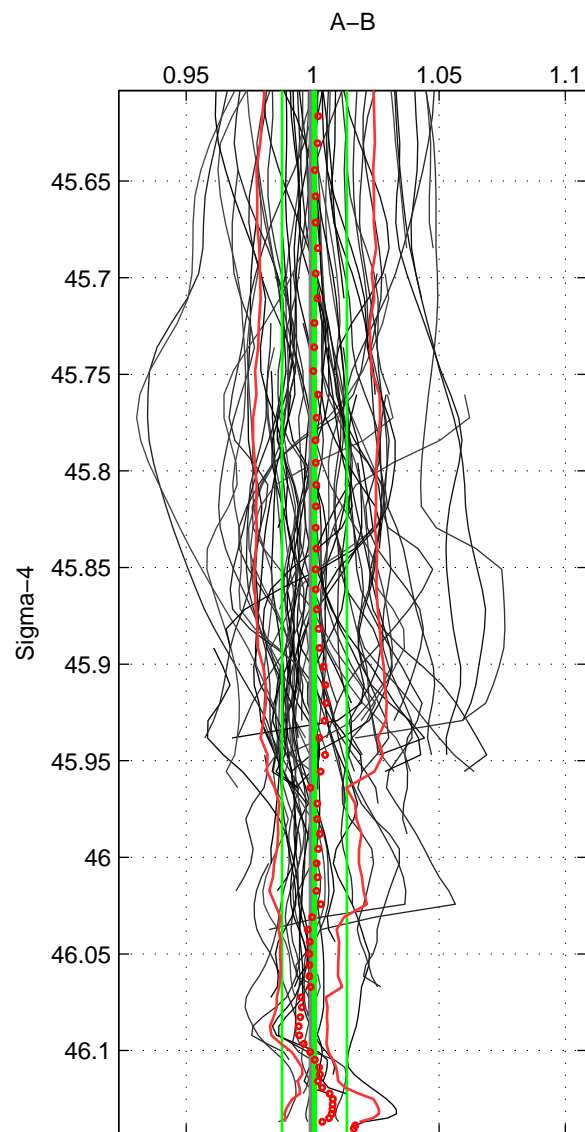

Cruise A (red). Date: Jan 1995 Cruisename: 331-09AR19941213

Cruise B (blue). Date: Apr 2008 Cruisename: 339-09AR20080322

*** "Favourite" values are means of spaces 1 2 3.

	Offset	O.StDev	Ratio	R.Stdev	Rating
SIGMA:	0.021	0.413	1.001	0.013	5
THETA:	-0.008	0.380	1.000	0.012	5
DEPTH:	0.091	0.466	1.003	0.015	5
FAV.:	0.035	0.420	1.001	0.013	5

Profiles of A: 41
 Profiles of B: 56
 Diff profs : 89
 WMoffset (A-B): 0.020811
 WMoffset stdev: 0.41268
 WMratio (A/B): 1.0007
 WMratio stdev: 0.012831

Quality (1-5): 5

Profiles of A: 41
 Profiles of B: 56
 Diff profs : 89
 WMoffset (A-B): -0.0083977
 WMoffset stdev: 0.38022
 WMratio (A/B): 0.99979
 WMratio stdev: 0.011798

Quality (1-5): 5

Profiles of A: 41
 Profiles of B: 56
 Diff profs : 89
 WMoffset (A-B): 0.091111
 WMoffset stdev: 0.46645
 WMratio (A/B): 1.0029
 WMratio stdev: 0.014539

Quality (1-5): 5