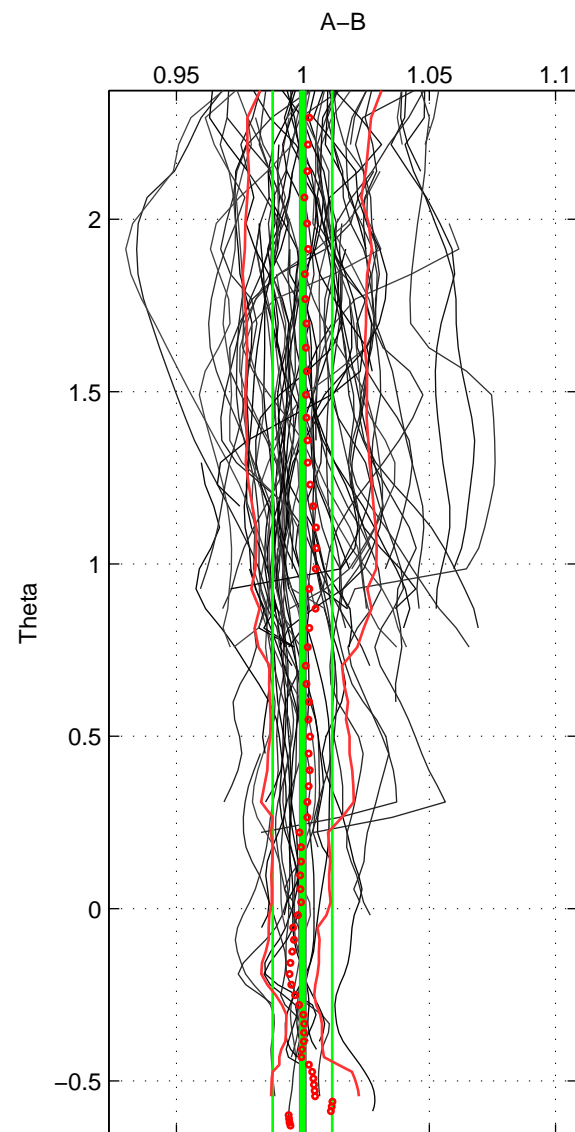

Cruise A (red). Date: Jan 1995 Cruisename: 331-09AR19941213

Cruise B (blue). Date: Apr 2008 Cruisename: 339-09AR20080322

*** "Favourite" values are means of spaces 1 2 3.

	Offset	O.StDev	Ratio	R.Stdev	Rating
SIGMA:	0.021	0.413	1.001	0.013	5
THETA:	-0.008	0.380	1.000	0.012	5
DEPTH:	0.091	0.466	1.003	0.015	5
FAV.:	0.035	0.420	1.001	0.013	5

Profiles of A: 41
 Profiles of B: 56
 Diff profs : 89
 WMoffset (A-B): 0.020811
 WMoffset stdev: 0.41268
 WMratio (A/B): 1.0007
 WMratio stdev: 0.012831

Quality (1-5): 5

Profiles of A: 41
 Profiles of B: 56
 Diff profs : 89
 WMoffset (A-B): -0.0083977
 WMoffset stdev: 0.38022
 WMratio (A/B): 0.99979
 WMratio stdev: 0.011798

Quality (1-5): 5

Profiles of A: 41
 Profiles of B: 56
 Diff profs : 89
 WMoffset (A-B): 0.091111
 WMoffset stdev: 0.46645
 WMratio (A/B): 1.0029
 WMratio stdev: 0.014539

Quality (1-5): 5