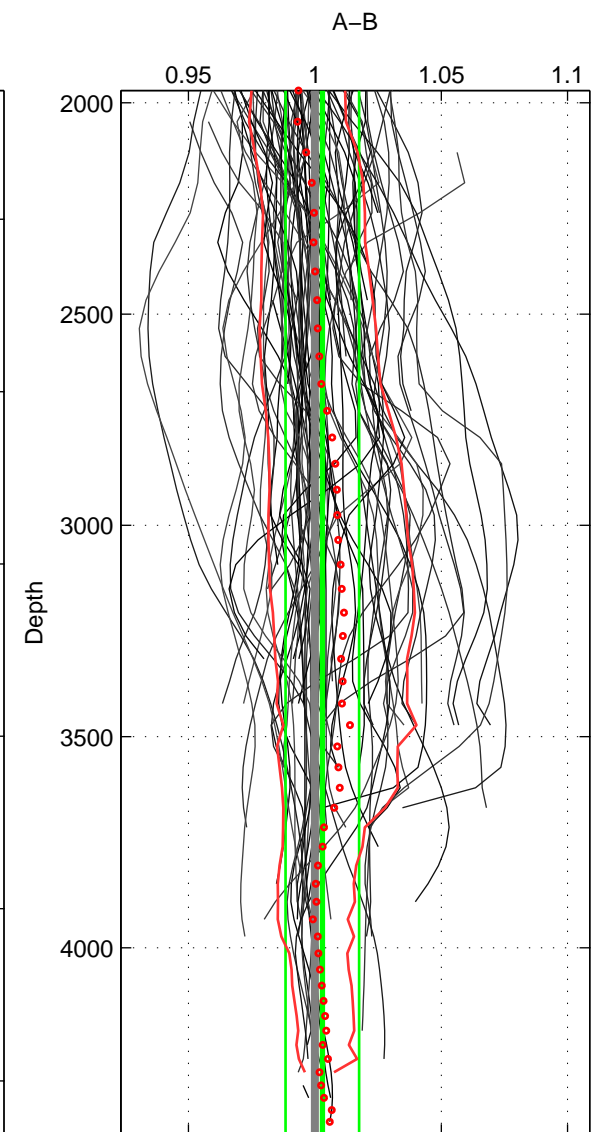

Cruise A (red). Date: Jan 1995 Cruisename: 331-09AR19941213

Cruise B (blue). Date: Apr 2008 Cruisename: 339-09AR20080322

*** "Favourite" values are means of spaces 1 2 3.

	Offset	O.StDev	Ratio	R.Stdev	Rating
SIGMA:	0.021	0.413	1.001	0.013	5
THETA:	-0.008	0.380	1.000	0.012	5
DEPTH:	0.091	0.466	1.003	0.015	5
FAV.:	0.035	0.420	1.001	0.013	5

Profiles of A: 41
 Profiles of B: 56
 Diff profs : 89
 WMoffset (A-B): 0.020811
 WMoffset stdev: 0.41268
 WMratio (A/B): 1.0007
 WMratio stdev: 0.012831

Quality (1-5): 5

Profiles of A: 41
 Profiles of B: 56
 Diff profs : 89
 WMoffset (A-B): -0.0083977
 WMoffset stdev: 0.38022
 WMratio (A/B): 0.99979
 WMratio stdev: 0.011798

Quality (1-5): 5

Profiles of A: 41
 Profiles of B: 56
 Diff profs : 89
 WMoffset (A-B): 0.091111
 WMoffset stdev: 0.46645
 WMratio (A/B): 1.0029
 WMratio stdev: 0.014539

Quality (1-5): 5