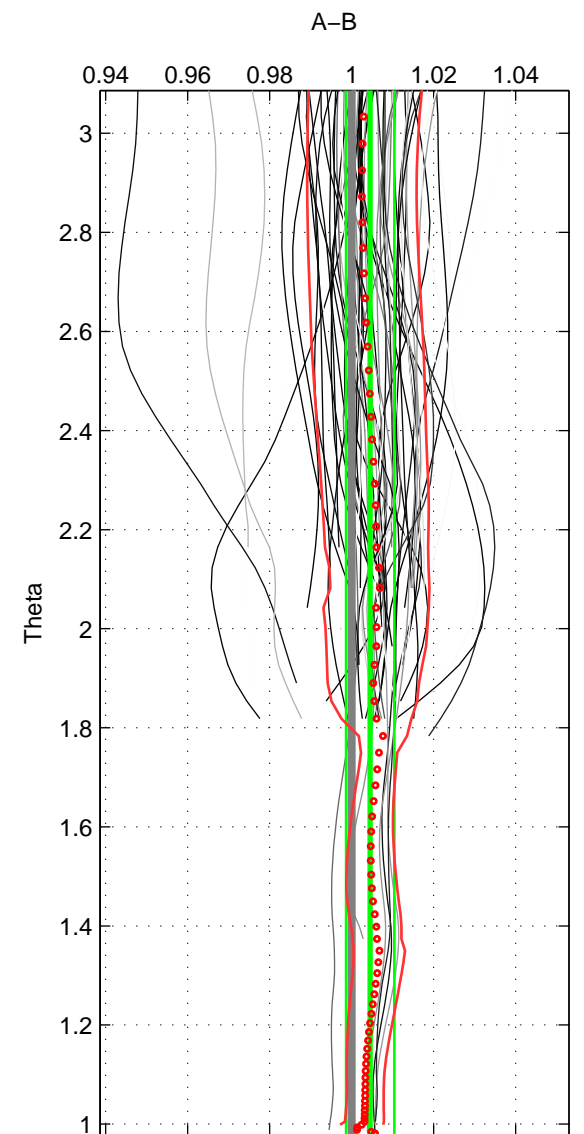

Cruise A (red). Date: Jul 2005 Cruisename: 669-49UF20050615

Cruise B (blue). Date: Feb 2004 Cruisename: 702-49UP20040114

*** "Favourite" values are means of spaces 1 2.

	Offset	O.StDev	Ratio	R.Stdev	Rating
SIGMA:	0.146	0.189	1.004	0.005	5
THETA:	0.163	0.212	1.005	0.006	5
DEPTH:	0.070	0.138	1.002	0.004	4
FAV.:	0.154	0.201	1.004	0.006	5

Profiles of A: 45
 Profiles of B: 42
 Diff profs : 66
 WMoffset (A-B): 0.14601
 WMoffset stdev: 0.18931
 WMratio (A/B): 1.0041
 WMratio stdev: 0.0053

Quality (1-5): 5

Profiles of A: 45
 Profiles of B: 42
 Diff profs : 66
 WMoffset (A-B): 0.16266
 WMoffset stdev: 0.21174
 WMratio (A/B): 1.0045
 WMratio stdev: 0.0059036

Quality (1-5): 5

Profiles of A: 45
 Profiles of B: 42
 Diff profs : 66
 WMoffset (A-B): 0.070168
 WMoffset stdev: 0.13846
 WMratio (A/B): 1.002
 WMratio stdev: 0.0039314

Quality (1-5): 4