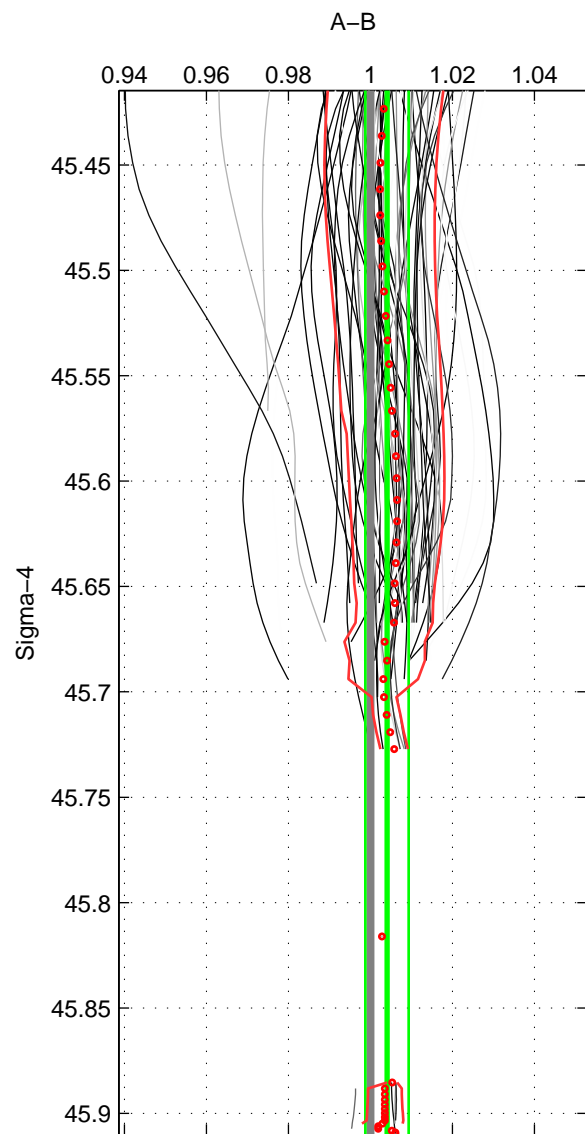

Cruise A (red). Date: Jul 2005 Cruisename: 669-49UF20050615

Cruise B (blue). Date: Feb 2004 Cruisename: 702-49UP20040114

*** "Favourite" values are means of spaces 1 2.

	Offset	O.StDev	Ratio	R.Stdev	Rating
SIGMA:	0.146	0.189	1.004	0.005	5
THETA:	0.163	0.212	1.005	0.006	5
DEPTH:	0.070	0.138	1.002	0.004	4
FAV.:	0.154	0.201	1.004	0.006	5

Profiles of A: 45
 Profiles of B: 42
 Diff profs : 66
 WMoffset (A-B): 0.14601
 WMoffset stdev: 0.18931
 WMratio (A/B): 1.0041
 WMratio stdev: 0.0053

Quality (1-5): 5

Profiles of A: 45
 Profiles of B: 42
 Diff profs : 66
 WMoffset (A-B): 0.16266
 WMoffset stdev: 0.21174
 WMratio (A/B): 1.0045
 WMratio stdev: 0.0059036

Quality (1-5): 5

Profiles of A: 45
 Profiles of B: 42
 Diff profs : 66
 WMoffset (A-B): 0.070168
 WMoffset stdev: 0.13846
 WMratio (A/B): 1.002
 WMratio stdev: 0.0039314

Quality (1-5): 4