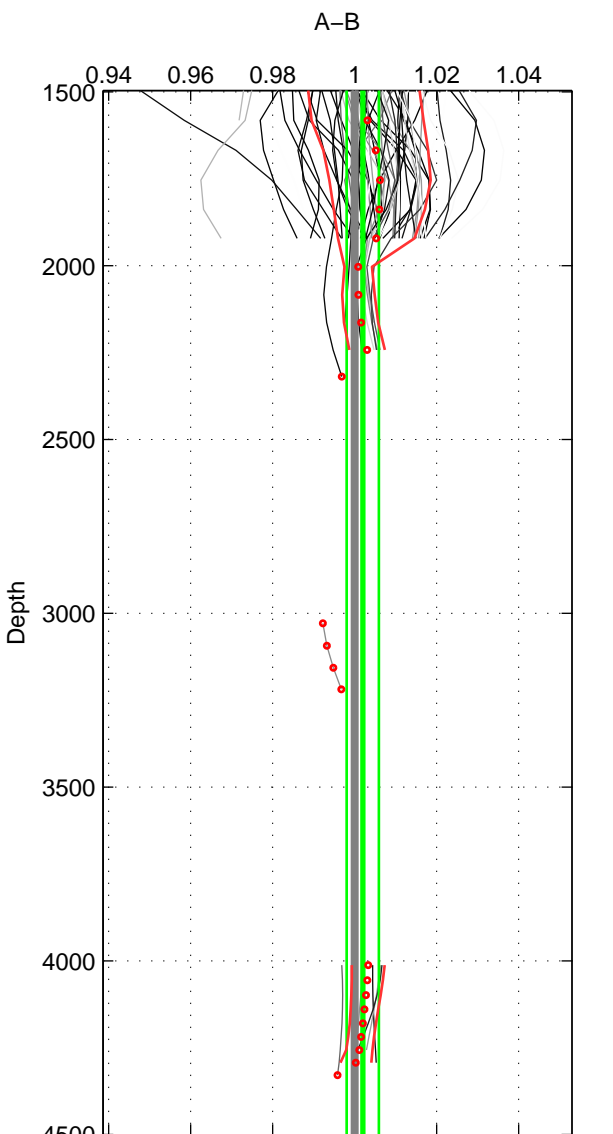

Cruise A (red). Date: Jul 2005 Cruisename: 669-49UF20050615

Cruise B (blue). Date: Feb 2004 Cruisename: 702-49UP20040114

*** "Favourite" values are means of spaces 1 2.

	Offset	O.StDev	Ratio	R.Stdev	Rating
SIGMA:	0.146	0.189	1.004	0.005	5
THETA:	0.163	0.212	1.005	0.006	5
DEPTH:	0.070	0.138	1.002	0.004	4
FAV.:	0.154	0.201	1.004	0.006	5

Profiles of A: 45
 Profiles of B: 42
 Diff profs : 66
 WMoffset (A-B): 0.14601
 WMoffset stdev: 0.18931
 WMratio (A/B): 1.0041
 WMratio stdev: 0.0053

Quality (1-5): 5

Profiles of A: 45
 Profiles of B: 42
 Diff profs : 66
 WMoffset (A-B): 0.16266
 WMoffset stdev: 0.21174
 WMratio (A/B): 1.0045
 WMratio stdev: 0.0059036

Quality (1-5): 5

Profiles of A: 45
 Profiles of B: 42
 Diff profs : 66
 WMoffset (A-B): 0.070168
 WMoffset stdev: 0.13846
 WMratio (A/B): 1.002
 WMratio stdev: 0.0039314

Quality (1-5): 4