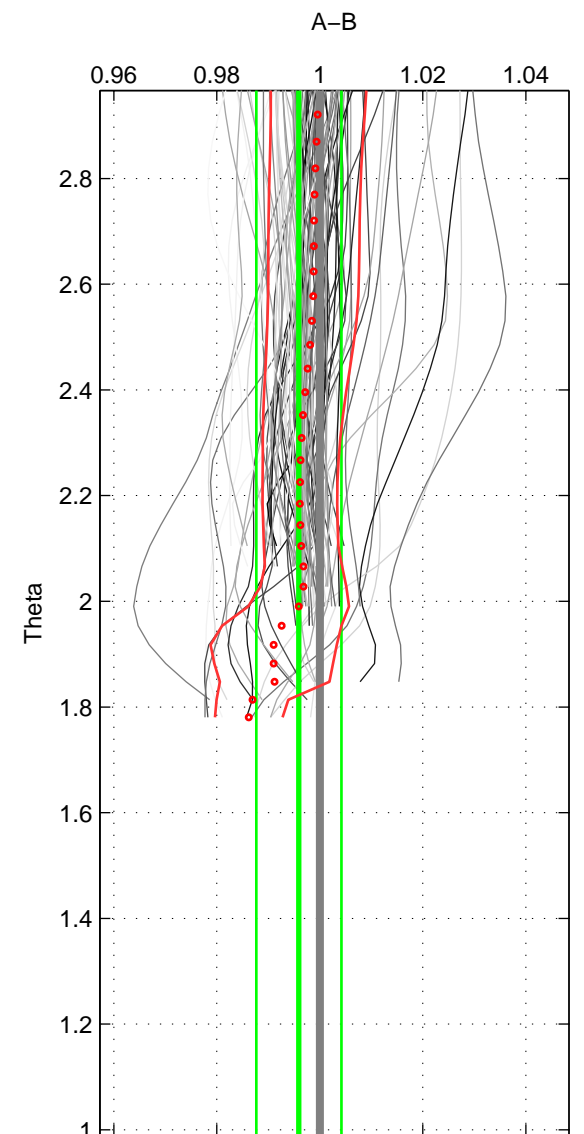

Cruise A (red). Date: Jun 2005 Cruisename: 605-49NZ20050525

Cruise B (blue). Date: Jul 2005 Cruisename: 669-49UF20050615

*** "Favourite" values are those of space 2.

	Offset	O.StDev	Ratio	R.Stdev	Rating
SIGMA:	-0.173	0.285	0.996	0.007	4
THETA:	-0.163	0.334	0.996	0.008	5
DEPTH:	-0.146	0.048	0.996	0.001	3
FAV.:	-0.163	0.334	0.996	0.008	5

Profiles of A: 63
 Profiles of B: 14
 Diff profs : 95
 WMoffset (A-B): -0.17294
 WMoffset stdev: 0.28486
 WMratio (A/B): 0.99567
 WMratio stdev: 0.0070697

Quality (1-5): 4

Profiles of A: 63
 Profiles of B: 14
 Diff profs : 95
 WMoffset (A-B): -0.16343
 WMoffset stdev: 0.3338
 WMratio (A/B): 0.99592
 WMratio stdev: 0.008254

Quality (1-5): 5

Profiles of A: 63
 Profiles of B: 14
 Diff profs : 95
 WMoffset (A-B): -0.1457
 WMoffset stdev: 0.048376
 WMratio (A/B): 0.99631
 WMratio stdev: 0.0012351

Quality (1-5): 3

Please note that statistics are bad.