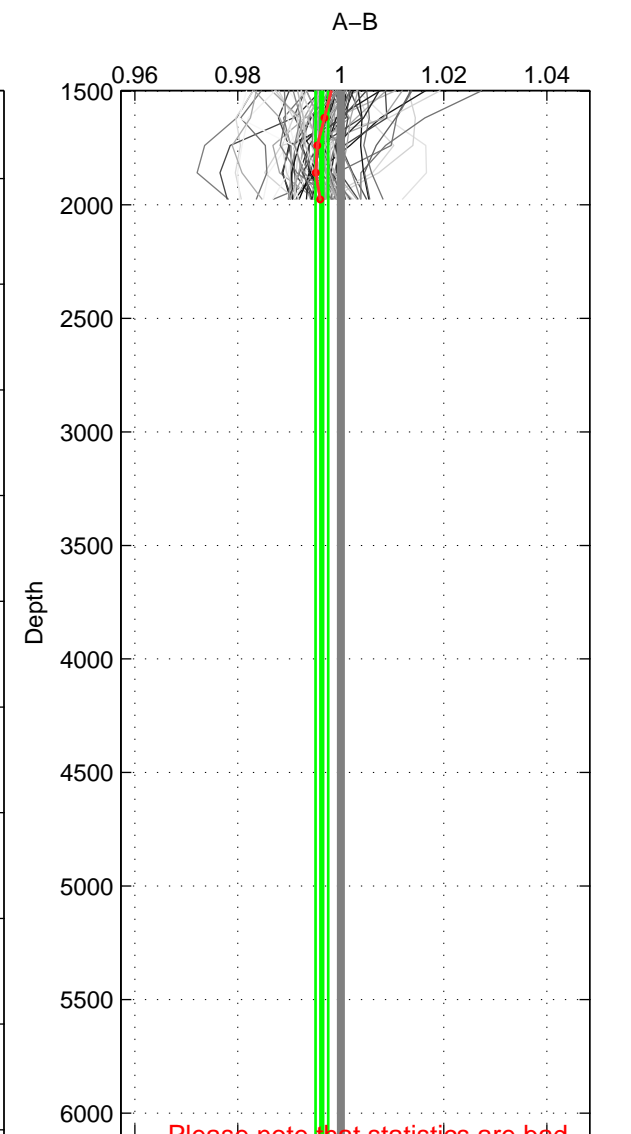

Cruise A (red). Date: Jun 2005 Cruisename: 605-49NZ20050525

Cruise B (blue). Date: Jul 2005 Cruisename: 669-49UF20050615

*** "Favourite" values are those of space 2.

	Offset	O.StDev	Ratio	R.Stdev	Rating
SIGMA:	-0.173	0.285	0.996	0.007	4
THETA:	-0.163	0.334	0.996	0.008	5
DEPTH:	-0.146	0.048	0.996	0.001	3
FAV.:	-0.163	0.334	0.996	0.008	5

Profiles of A: 63
 Profiles of B: 14
 Diff profs : 95
 WMoffset (A-B): -0.17294
 WMoffset stdev: 0.28486
 WMratio (A/B): 0.99567
 WMratio stdev: 0.0070697

Quality (1-5): 4

Profiles of A: 63
 Profiles of B: 14
 Diff profs : 95
 WMoffset (A-B): -0.16343
 WMoffset stdev: 0.3338
 WMratio (A/B): 0.99592
 WMratio stdev: 0.008254

Quality (1-5): 5

Profiles of A: 63
 Profiles of B: 14
 Diff profs : 95
 WMoffset (A-B): -0.1457
 WMoffset stdev: 0.048376
 WMratio (A/B): 0.99631
 WMratio stdev: 0.0012351

Quality (1-5): 3

Please note that statistics are bad.