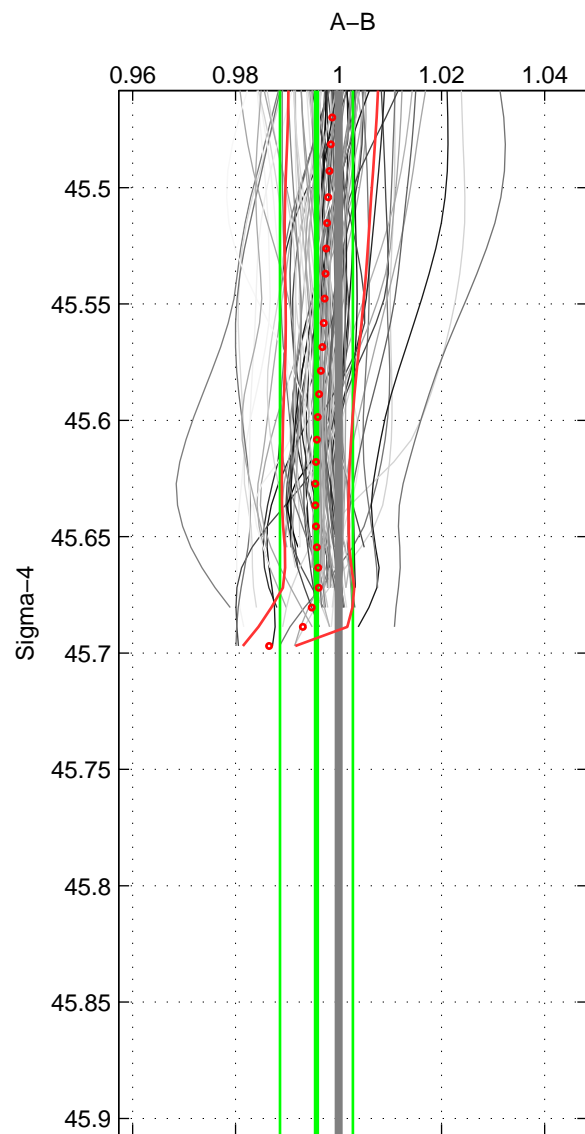

Cruise A (red). Date: Jun 2005 Cruisename: 605-49NZ20050525

Cruise B (blue). Date: Jul 2005 Cruisename: 669-49UF20050615

*** "Favourite" values are those of space 2.

	Offset	O.StDev	Ratio	R.Stdev	Rating
SIGMA:	-0.173	0.285	0.996	0.007	4
THETA:	-0.163	0.334	0.996	0.008	5
DEPTH:	-0.146	0.048	0.996	0.001	3
FAV.:	-0.163	0.334	0.996	0.008	5

Profiles of A: 63
 Profiles of B: 14
 Diff profs : 95
 WMoffset (A-B): -0.17294
 WMoffset stdev: 0.28486
 WMratio (A/B): 0.99567
 WMratio stdev: 0.0070697

Quality (1-5): 4

Profiles of A: 63
 Profiles of B: 14
 Diff profs : 95
 WMoffset (A-B): -0.16343
 WMoffset stdev: 0.3338
 WMratio (A/B): 0.99592
 WMratio stdev: 0.008254

Quality (1-5): 5

Profiles of A: 63
 Profiles of B: 14
 Diff profs : 95
 WMoffset (A-B): -0.1457
 WMoffset stdev: 0.048376
 WMratio (A/B): 0.99631
 WMratio stdev: 0.0012351

Quality (1-5): 3

Please note that statistics are bad.