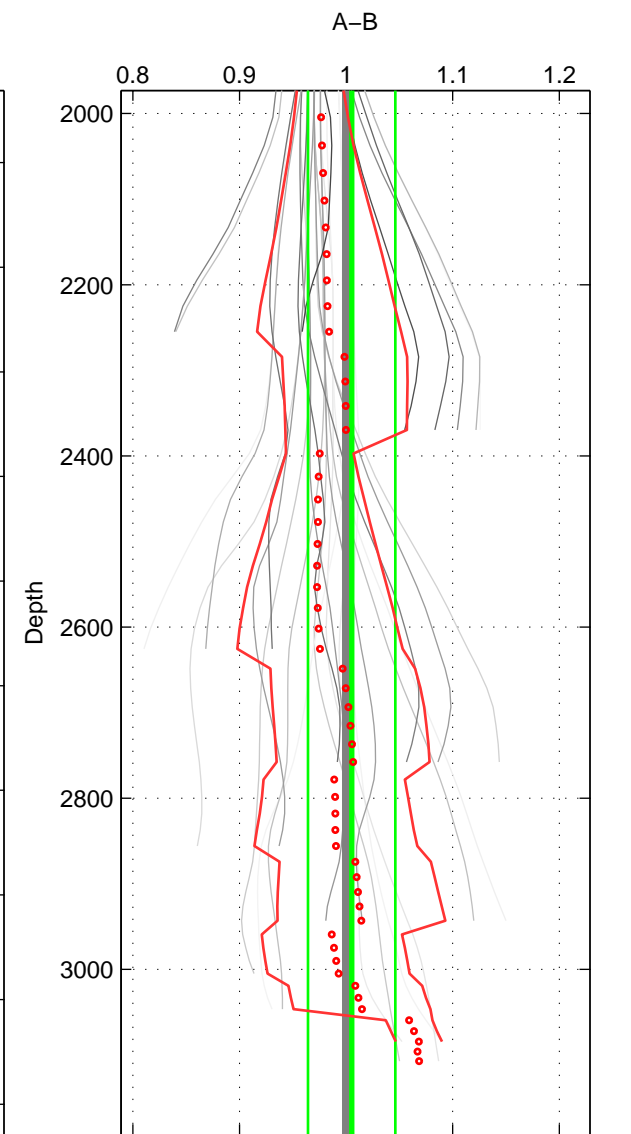

Cruise A (red). Date: Jul 1997 Cruisename: 154-06MT19970707

Cruise B (blue). Date: Oct 2000 Cruisename: 285-64PE20000926

\*\*\* "Favourite" values are means of spaces 1 2 3.

	Offset	O.StDev	Ratio	R.Stdev	Rating
SIGMA:	-0.530	0.205	0.964	0.014	4
THETA:	-0.586	0.203	0.960	0.014	4
DEPTH:	0.100	0.624	1.005	0.041	4
FAV. :	-0.339	0.344	0.977	0.023	4

Profiles of A: 7  
 Profiles of B: 5  
 Diff profs : 28  
 WMoffset (A-B): -0.52985  
 WMoffset stdev: 0.20509  
 WMratio (A/B): 0.96398  
 WMratio stdev: 0.014075

Quality (1-5): 4

Profiles of A: 7  
 Profiles of B: 5  
 Diff profs : 28  
 WMoffset (A-B): -0.58597  
 WMoffset stdev: 0.20268  
 WMratio (A/B): 0.96041  
 WMratio stdev: 0.013843

Quality (1-5): 4

Profiles of A: 7  
 Profiles of B: 5  
 Diff profs : 28  
 WMoffset (A-B): 0.099572  
 WMoffset stdev: 0.62384  
 WMratio (A/B): 1.0053  
 WMratio stdev: 0.040924

Quality (1-5): 4