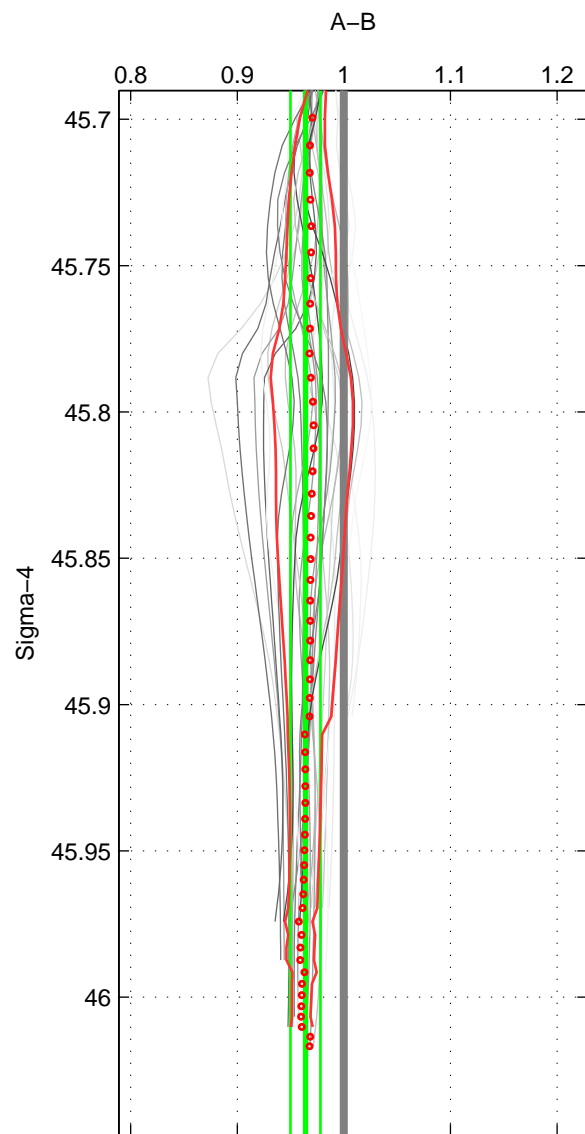

Cruise A (red). Date: Jul 1997 Cruisename: 154-06MT19970707

Cruise B (blue). Date: Oct 2000 Cruisename: 285-64PE20000926

\*\*\* "Favourite" values are means of spaces 1 2 3.

	Offset	O.StDev	Ratio	R.Stdev	Rating
SIGMA:	-0.530	0.205	0.964	0.014	4
THETA:	-0.586	0.203	0.960	0.014	4
DEPTH:	0.100	0.624	1.005	0.041	4
FAV. :	-0.339	0.344	0.977	0.023	4

Profiles of A: 7  
 Profiles of B: 5  
 Diff profs : 28  
 WMoffset (A-B): -0.52985  
 WMoffset stdev: 0.20509  
 WMratio (A/B): 0.96398  
 WMratio stdev: 0.014075

Quality (1-5): 4

Profiles of A: 7  
 Profiles of B: 5  
 Diff profs : 28  
 WMoffset (A-B): -0.58597  
 WMoffset stdev: 0.20268  
 WMratio (A/B): 0.96041  
 WMratio stdev: 0.013843

Quality (1-5): 4

Profiles of A: 7  
 Profiles of B: 5  
 Diff profs : 28  
 WMoffset (A-B): 0.099572  
 WMoffset stdev: 0.62384  
 WMratio (A/B): 1.0053  
 WMratio stdev: 0.040924

Quality (1-5): 4