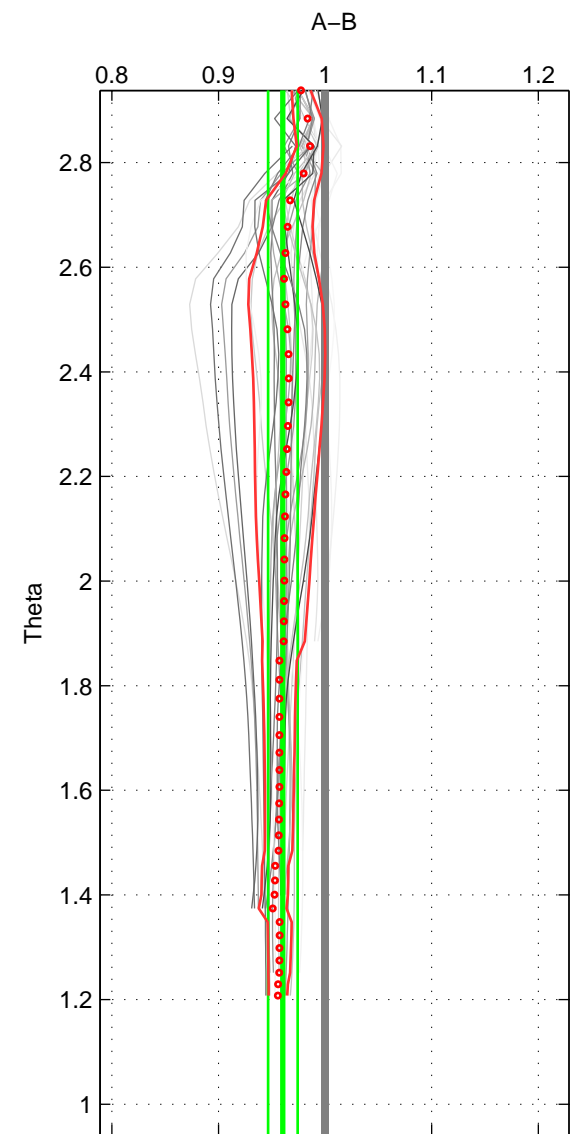

Cruise A (red). Date: Jul 1997 Cruisename: 154-06MT19970707

Cruise B (blue). Date: Oct 2000 Cruisename: 285-64PE20000926

\*\*\* "Favourite" values are means of spaces 1 2 3.

	Offset	O.StDev	Ratio	R.Stdev	Rating
SIGMA:	-0.530	0.205	0.964	0.014	4
THETA:	-0.586	0.203	0.960	0.014	4
DEPTH:	0.100	0.624	1.005	0.041	4
FAV. :	-0.339	0.344	0.977	0.023	4

Profiles of A: 7  
 Profiles of B: 5  
 Diff profs : 28  
 WMoffset (A-B): -0.52985  
 WMoffset stdev: 0.20509  
 WMratio (A/B): 0.96398  
 WMratio stdev: 0.014075

Quality (1-5): 4

Profiles of A: 7  
 Profiles of B: 5  
 Diff profs : 28  
 WMoffset (A-B): -0.58597  
 WMoffset stdev: 0.20268  
 WMratio (A/B): 0.96041  
 WMratio stdev: 0.013843

Quality (1-5): 4

Profiles of A: 7  
 Profiles of B: 5  
 Diff profs : 28  
 WMoffset (A-B): 0.099572  
 WMoffset stdev: 0.62384  
 WMratio (A/B): 1.0053  
 WMratio stdev: 0.040924

Quality (1-5): 4