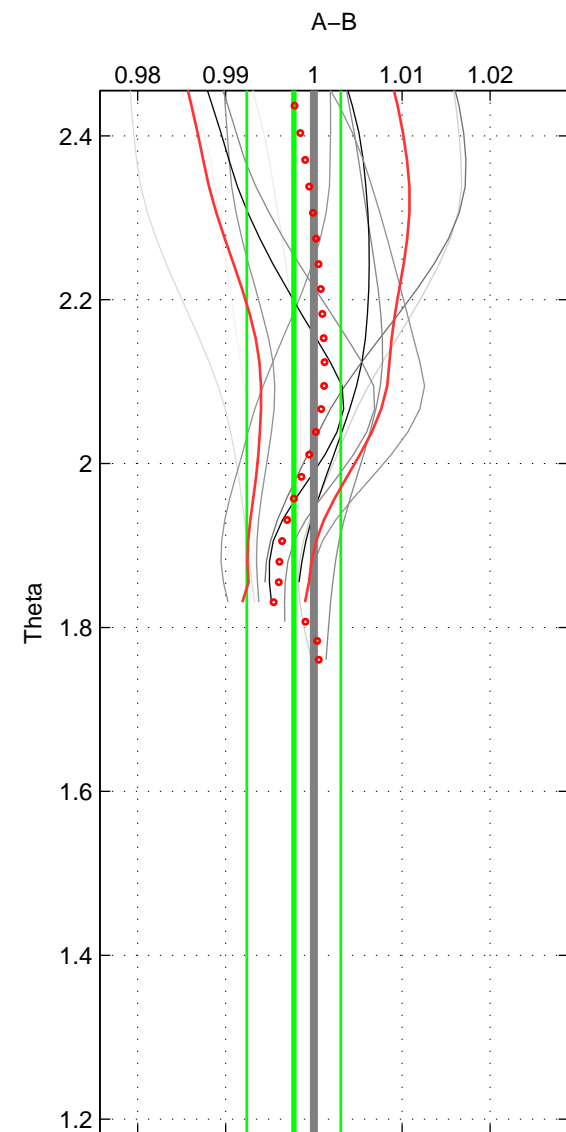

Cruise A (red). Date: Nov 1995 Cruisename: 625-49RY19951115

Cruise B (blue). Date: Aug 2008 Cruisename: 679-49UF20080804

*** "Favourite" values are means of spaces 1 2.

	Offset	O.StDev	Ratio	R.Stdev	Rating
SIGMA:	-0.101	0.192	0.997	0.005	4
THETA:	-0.089	0.206	0.998	0.005	4
DEPTH:	0.112	0.102	1.003	0.003	3
FAV. :	-0.095	0.199	0.998	0.005	4

Profiles of A: 5
 Profiles of B: 4
 Diff profs : 12
 WMoffset (A-B): -0.10094
 WMoffset stdev: 0.19245
 WMratio (A/B): 0.99742
 WMratio stdev: 0.0049906

Quality (1-5): 4

Profiles of A: 5
 Profiles of B: 4
 Diff profs : 12
 WMoffset (A-B): -0.089225
 WMoffset stdev: 0.20557
 WMratio (A/B): 0.99772
 WMratio stdev: 0.0053407

Quality (1-5): 4

Profiles of A: 5
 Profiles of B: 4
 Diff profs : 12
 WMoffset (A-B): 0.11155
 WMoffset stdev: 0.10191
 WMratio (A/B): 1.0029
 WMratio stdev: 0.0026003

Quality (1-5): 3

Please note that statistics are bad.