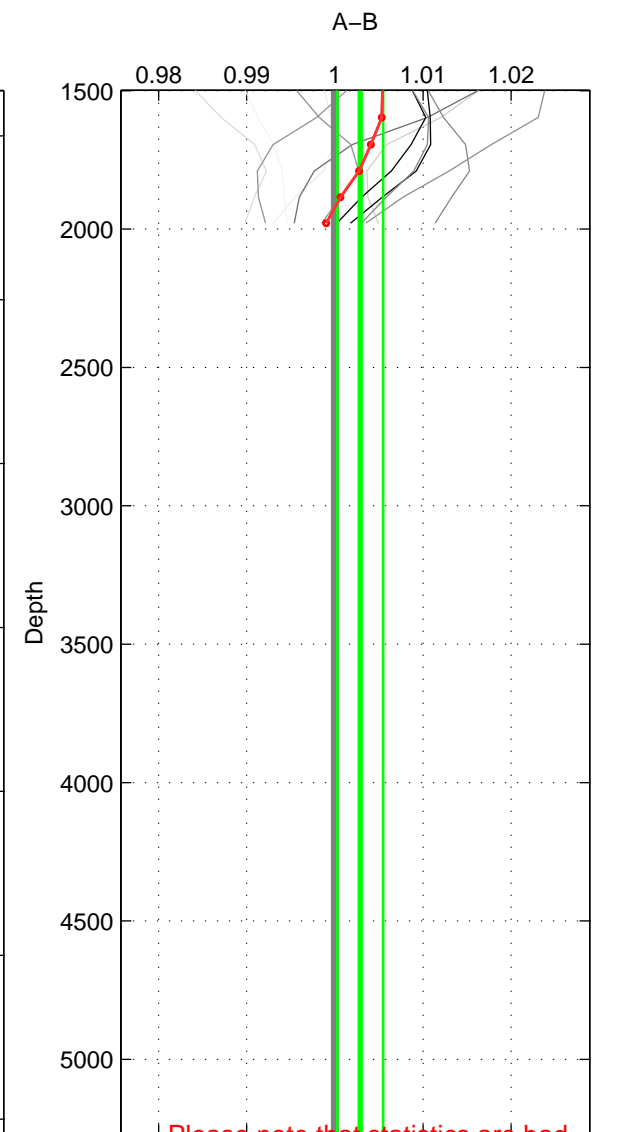

Cruise A (red). Date: Nov 1995 Cruisename: 625-49RY19951115

Cruise B (blue). Date: Aug 2008 Cruisename: 679-49UF20080804

*** "Favourite" values are means of spaces 1 2.

	Offset	O.StDev	Ratio	R.Stdev	Rating
SIGMA:	-0.101	0.192	0.997	0.005	4
THETA:	-0.089	0.206	0.998	0.005	4
DEPTH:	0.112	0.102	1.003	0.003	3
FAV. :	-0.095	0.199	0.998	0.005	4

Profiles of A: 5
 Profiles of B: 4
 Diff profs : 12
 WMoffset (A-B): -0.10094
 WMoffset stdev: 0.19245
 WMratio (A/B): 0.99742
 WMratio stdev: 0.0049906

Quality (1-5): 4

Profiles of A: 5
 Profiles of B: 4
 Diff profs : 12
 WMoffset (A-B): -0.089225
 WMoffset stdev: 0.20557
 WMratio (A/B): 0.99772
 WMratio stdev: 0.0053407

Quality (1-5): 4

Profiles of A: 5
 Profiles of B: 4
 Diff profs : 12
 WMoffset (A-B): 0.11155
 WMoffset stdev: 0.10191
 WMratio (A/B): 1.0029
 WMratio stdev: 0.0026003

Quality (1-5): 3

Please note that statistics are bad.