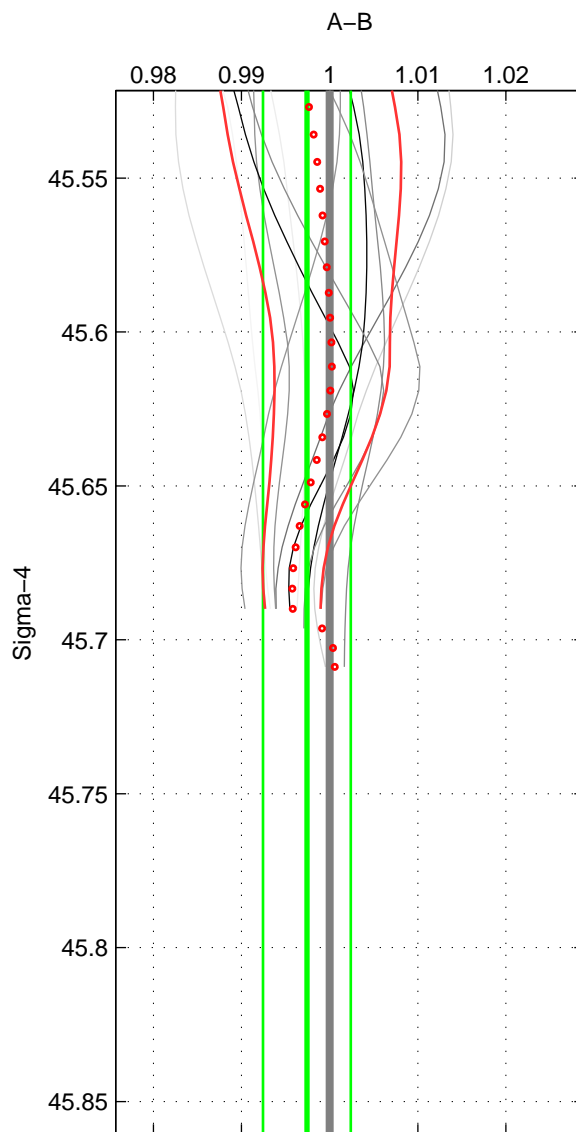

Cruise A (red). Date: Nov 1995 Cruisename: 625-49RY19951115

Cruise B (blue). Date: Aug 2008 Cruisename: 679-49UF20080804

*** "Favourite" values are means of spaces 1 2.

	Offset	O.StDev	Ratio	R.Stdev	Rating
SIGMA:	-0.101	0.192	0.997	0.005	4
THETA:	-0.089	0.206	0.998	0.005	4
DEPTH:	0.112	0.102	1.003	0.003	3
FAV. :	-0.095	0.199	0.998	0.005	4

Profiles of A: 5
 Profiles of B: 4
 Diff profs : 12
 WMoffset (A-B): -0.10094
 WMoffset stdev: 0.19245
 WMratio (A/B): 0.99742
 WMratio stdev: 0.0049906

Quality (1-5): 4

Profiles of A: 5
 Profiles of B: 4
 Diff profs : 12
 WMoffset (A-B): -0.089225
 WMoffset stdev: 0.20557
 WMratio (A/B): 0.99772
 WMratio stdev: 0.0053407

Quality (1-5): 4

Profiles of A: 5
 Profiles of B: 4
 Diff profs : 12
 WMoffset (A-B): 0.11155
 WMoffset stdev: 0.10191
 WMratio (A/B): 1.0029
 WMratio stdev: 0.0026003

Quality (1-5): 3

Please note that statistics are bad.